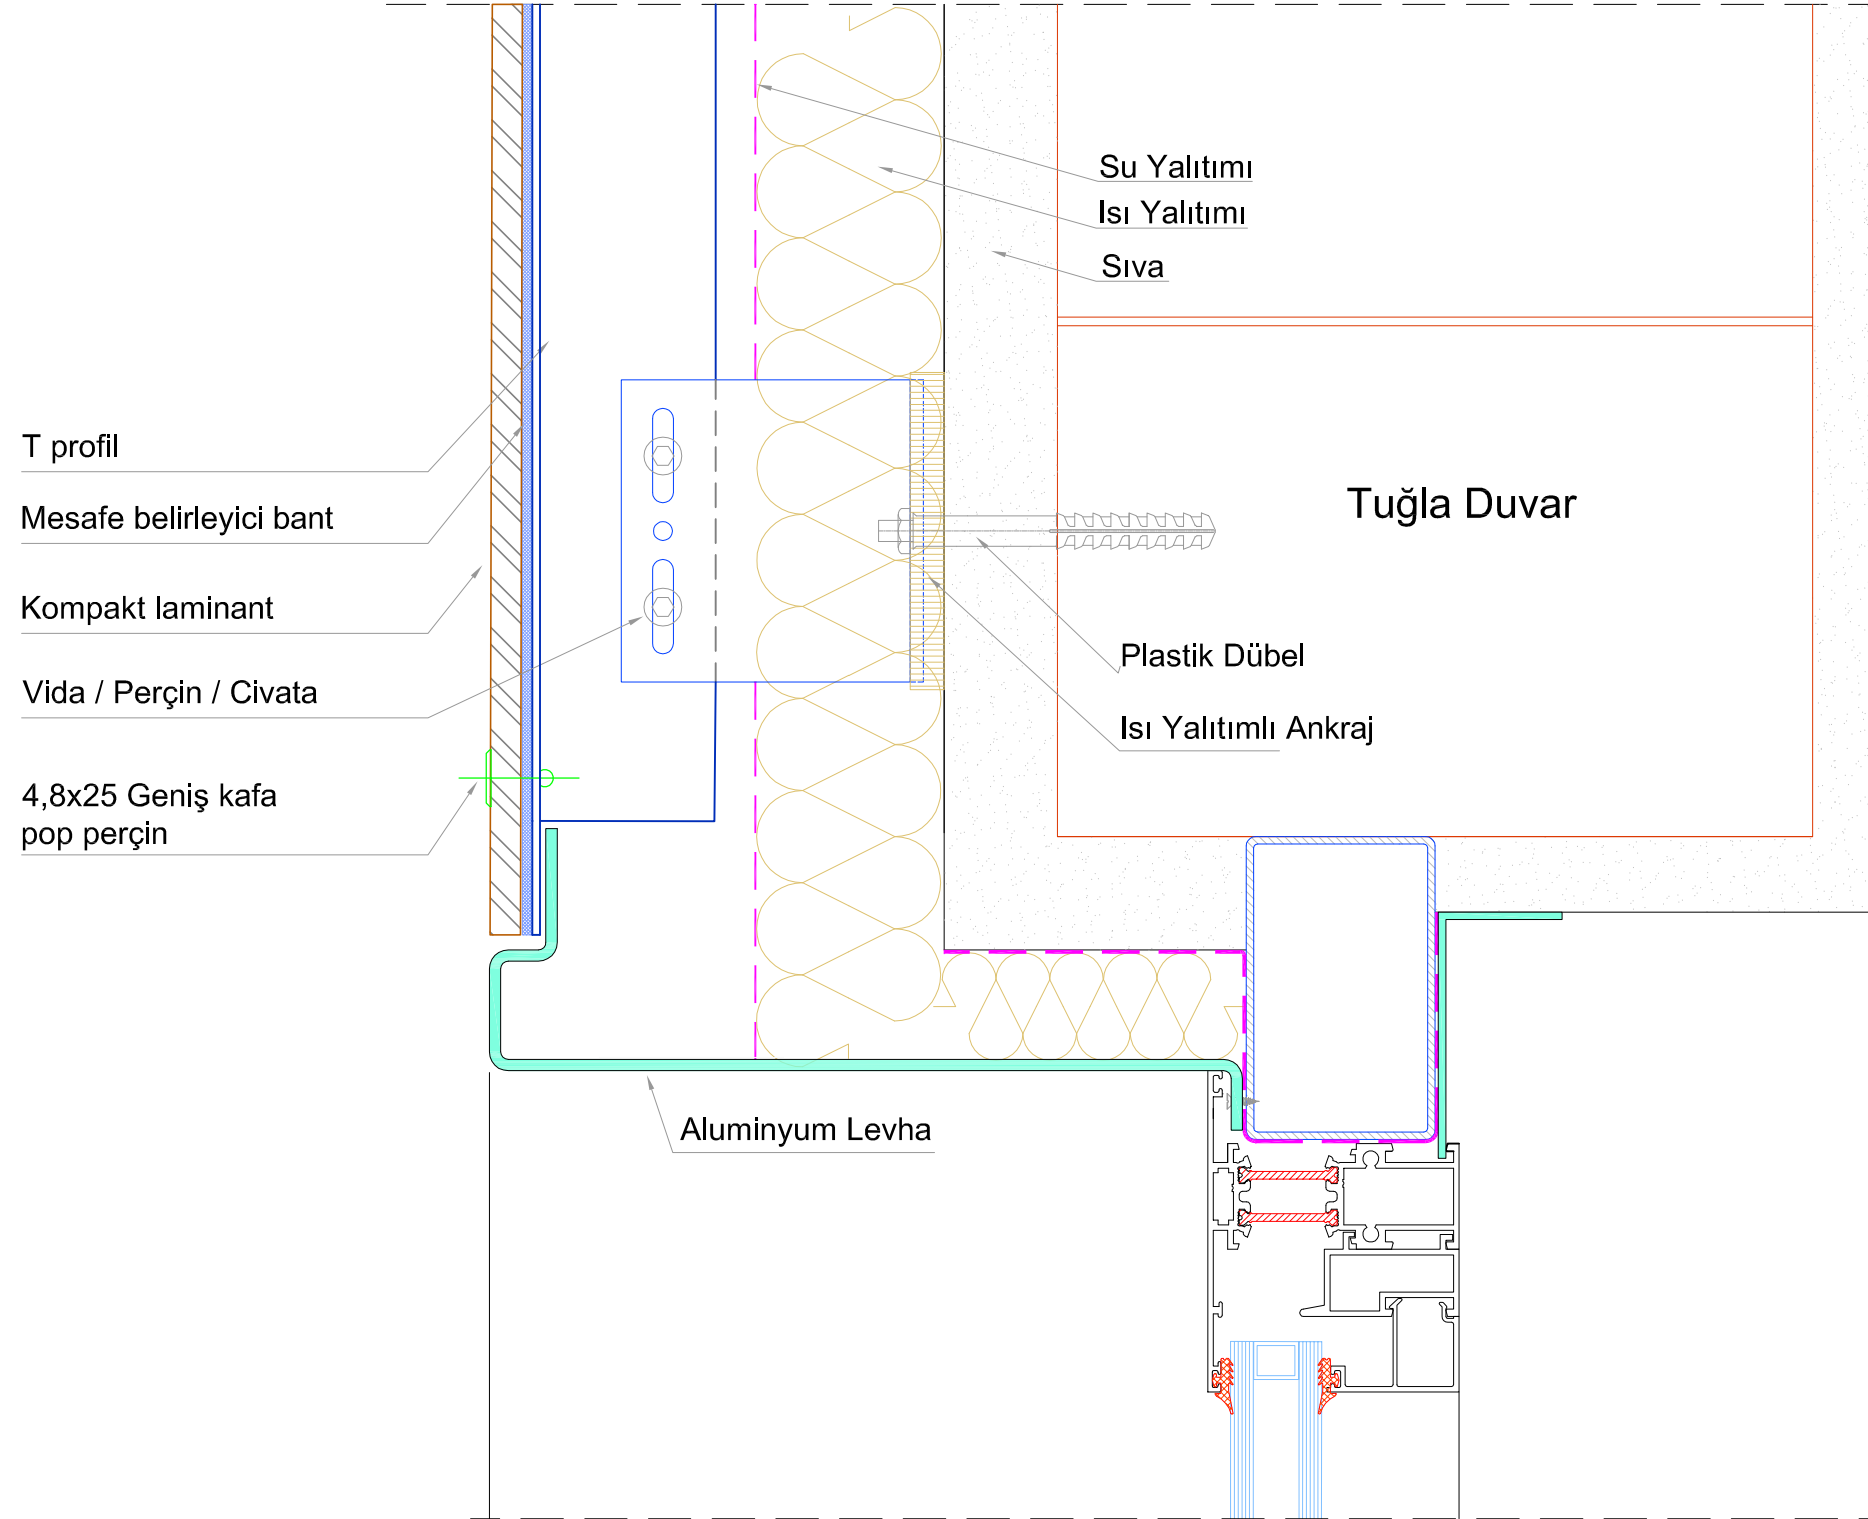

Ags Braket Hareketli

A x 61.8 x 80 mm
60 x 61.8 x 80 mm
80 x 61.8 x 80 mm
100 x 61.8 x 80 mm
120 x 61.8 x 80 mm
140 x 61.8 x 80 mm
160 x 61.8 x 80 mm
180 x 61.8 x 80 mm

Ags Hareketli Braket

Ags Sabit Braket

Ags Braket Hareketli

Ags Braket Sabit

DETAY A