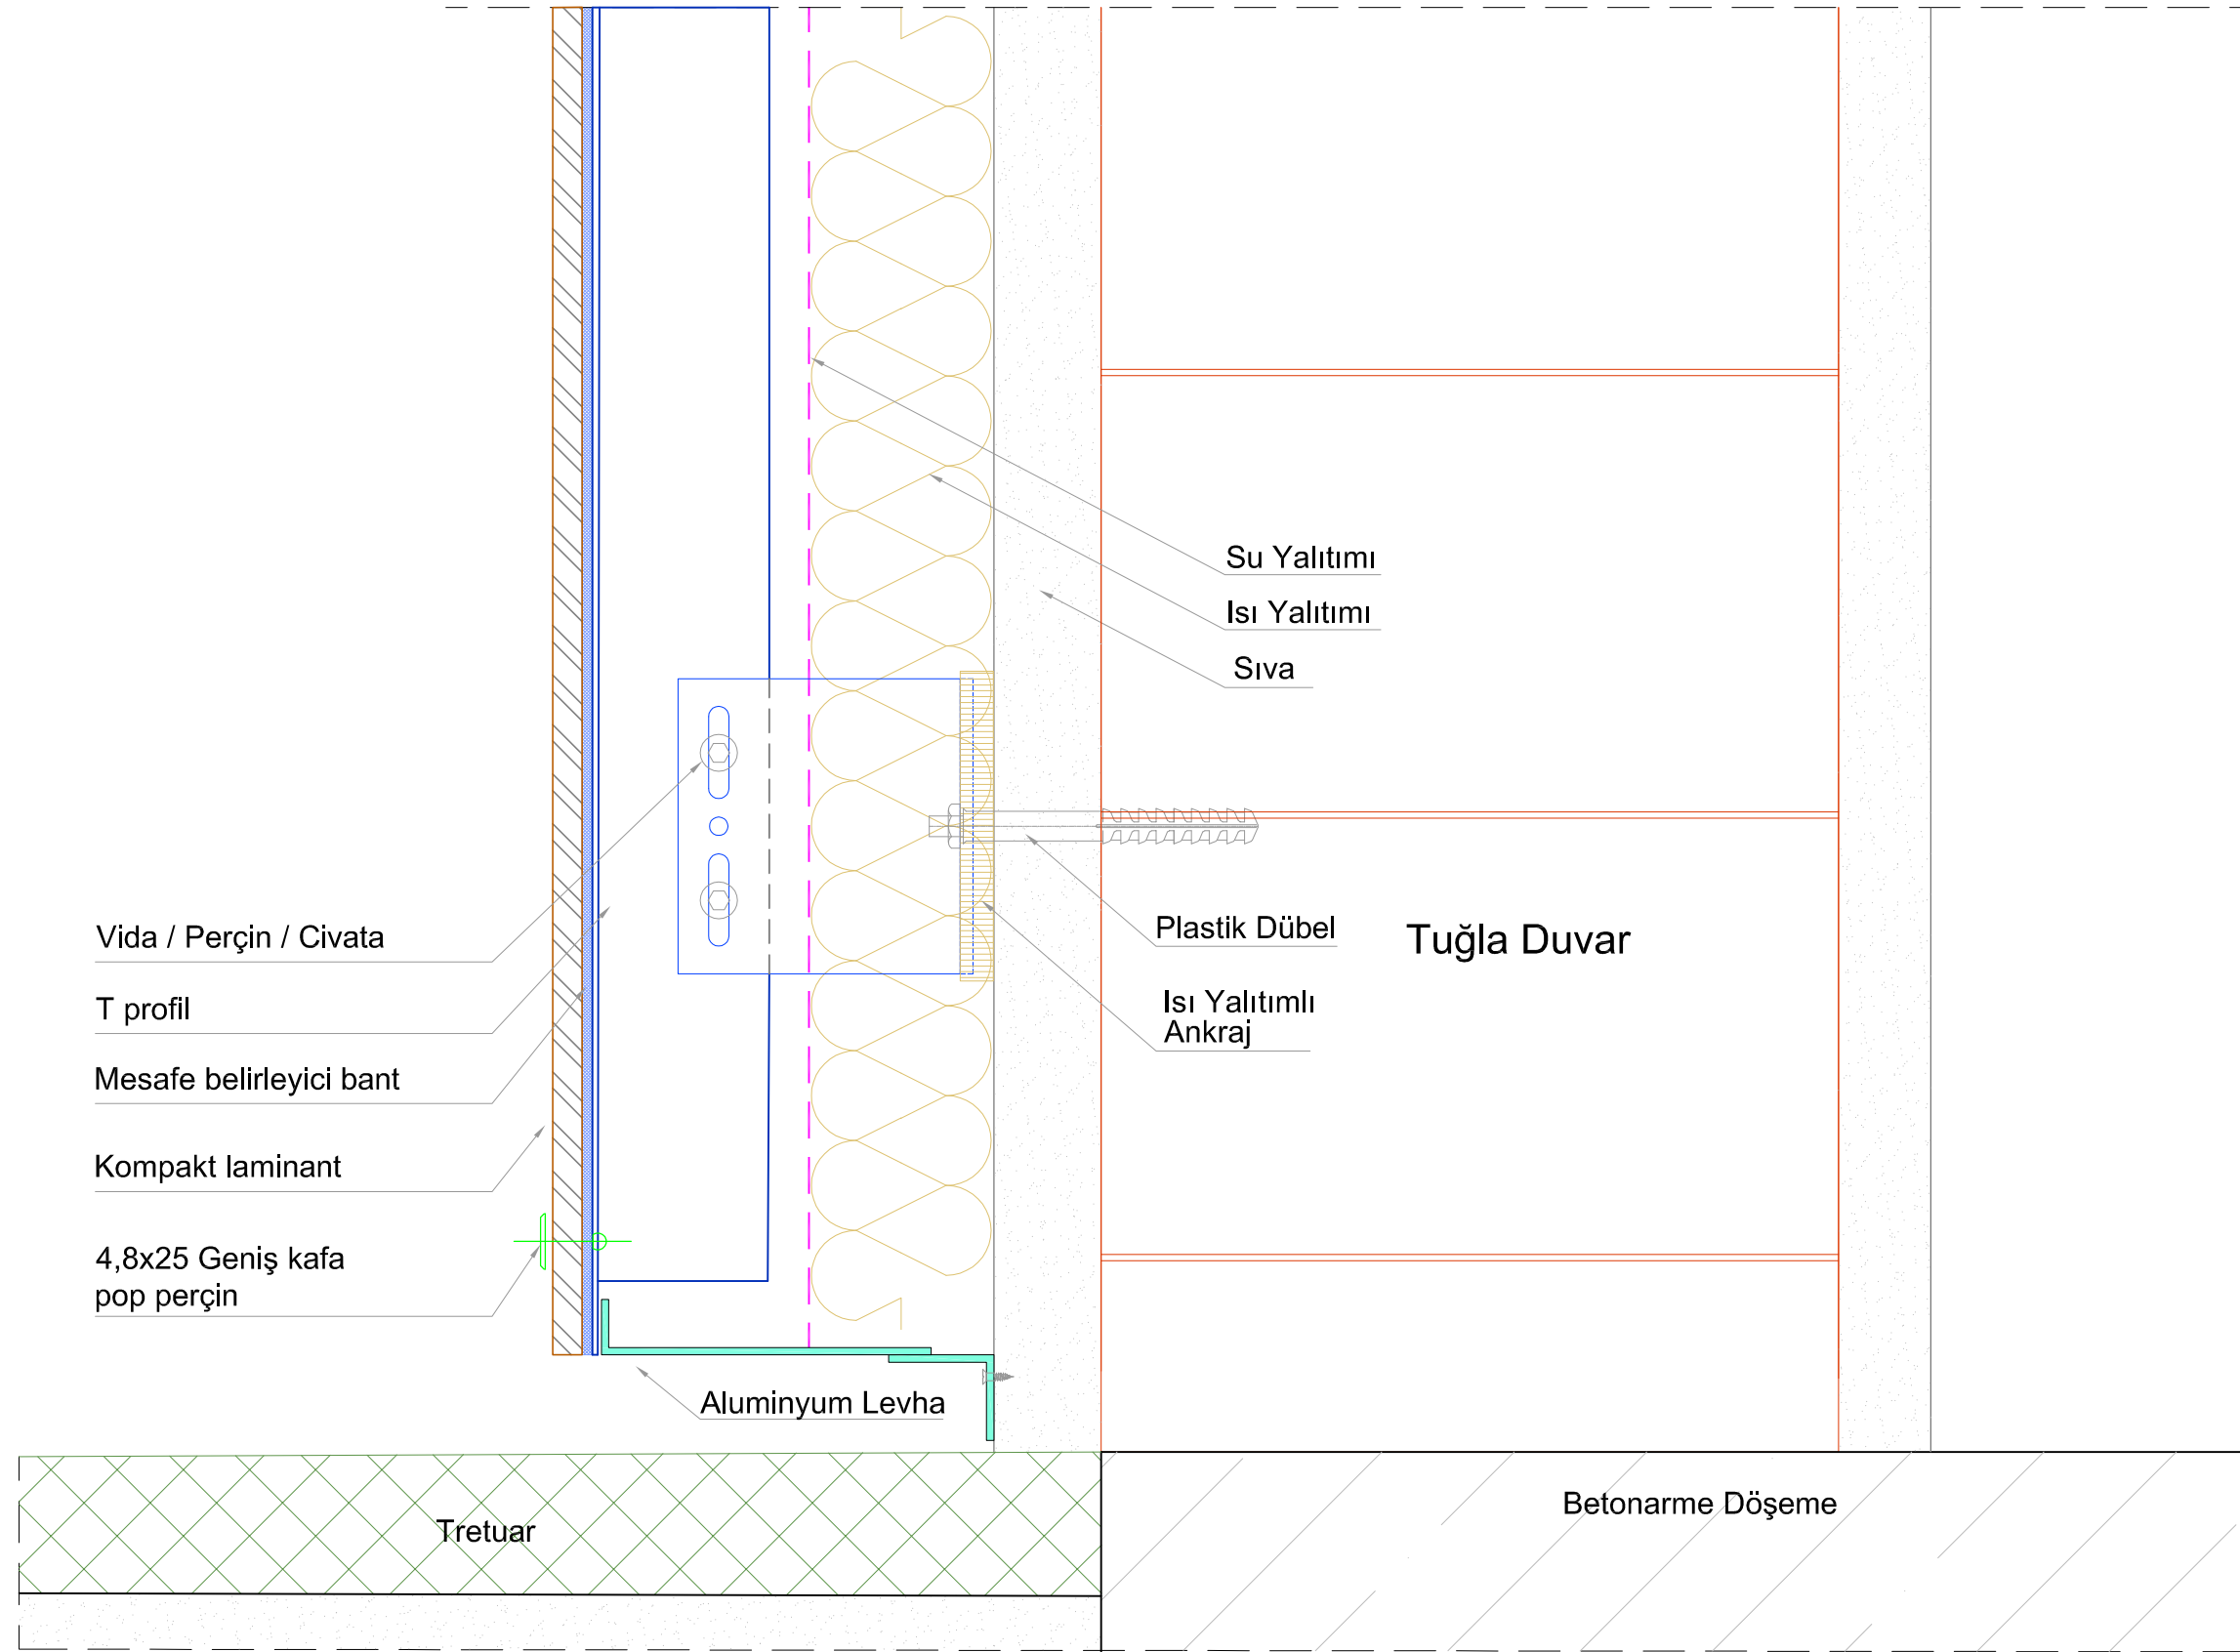

Ags Braket Hareketli

A x 61.8 x 80 mm
60 x 61.8 x 80 mm
80 x 61.8 x 80 mm
100 x 61.8 x 80 mm
120 x 61.8 x 80 mm
140 x 61.8 x 80 mm
160 x 61.8 x 80 mm
180 x 61.8 x 80 mm

Ags Hareketli Braket

Ags Sabit Braket

AGS BRAKET 4mm

Ags Braket Hareketli

A x 61.8 x 80 mm
60 x 61.8 x 80 mm
80 x 61.8 x 80 mm
100 x 61.8 x 80 mm
120 x 61.8 x 80 mm
140 x 61.8 x 80 mm
160 x 61.8 x 80 mm
180 x 61.8 x 80 mm

Ags Braket Sabit

A x 61.8 x 150 mm
60 x 61.8 x 150 mm
80 x 61.8 x 150 mm
100 x 61.8 x 150 mm
120 x 61.8 x 150 mm
140 x 61.8 x 150 mm
160 x 61.8 x 150 mm
180 x 61.8 x 150 mm

Ags Braket Hareketli

Ags Braket Sabit

DETAY A