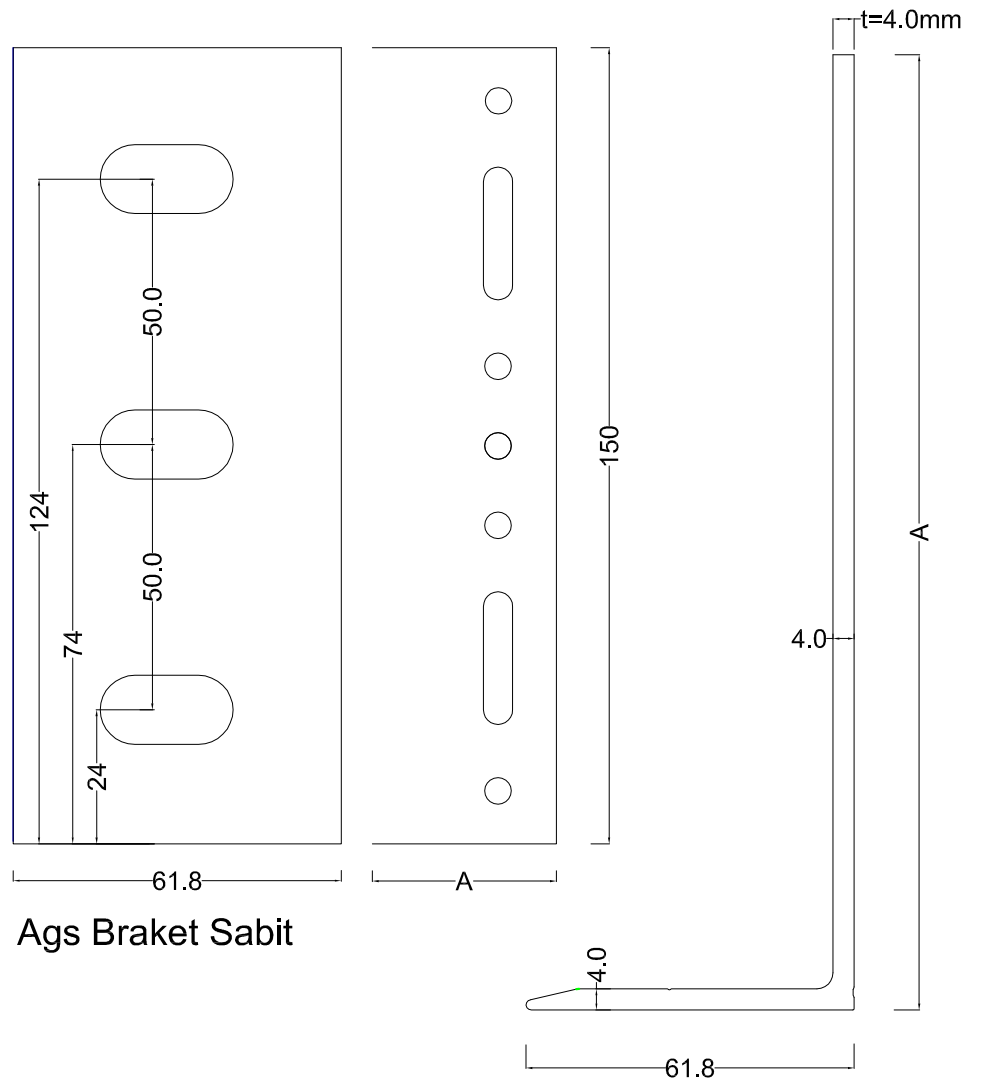

Ags Braket Hareketli

A x 61.8 x 80 mm
60 x 61.8 x 80 mm
80 x 61.8 x 80 mm
100 x 61.8 x 80 mm
120 x 61.8 x 80 mm
140 x 61.8 x 80 mm
160 x 61.8 x 80 mm
180 x 61.8 x 80 mm

Ags Hareketli Braket

Ags Sabit Braket

AGS BRAKET 4mm

Ags Braket Hareketli

A x 61.8 x 80 mm
60 x 61.8 x 80 mm
80 x 61.8 x 80 mm
100 x 61.8 x 80 mm
120 x 61.8 x 80 mm
140 x 61.8 x 80 mm
160 x 61.8 x 80 mm
180 x 61.8 x 80 mm

Ags Braket Sabit

A x 61.8 x 150 mm
60 x 61.8 x 150 mm
80 x 61.8 x 150 mm
100 x 61.8 x 150 mm
120 x 61.8 x 150 mm
140 x 61.8 x 150 mm
160 x 61.8 x 150 mm
180 x 61.8 x 150 mm

Ags Braket Hareketli

Ags Braket Sabit

DETAY A