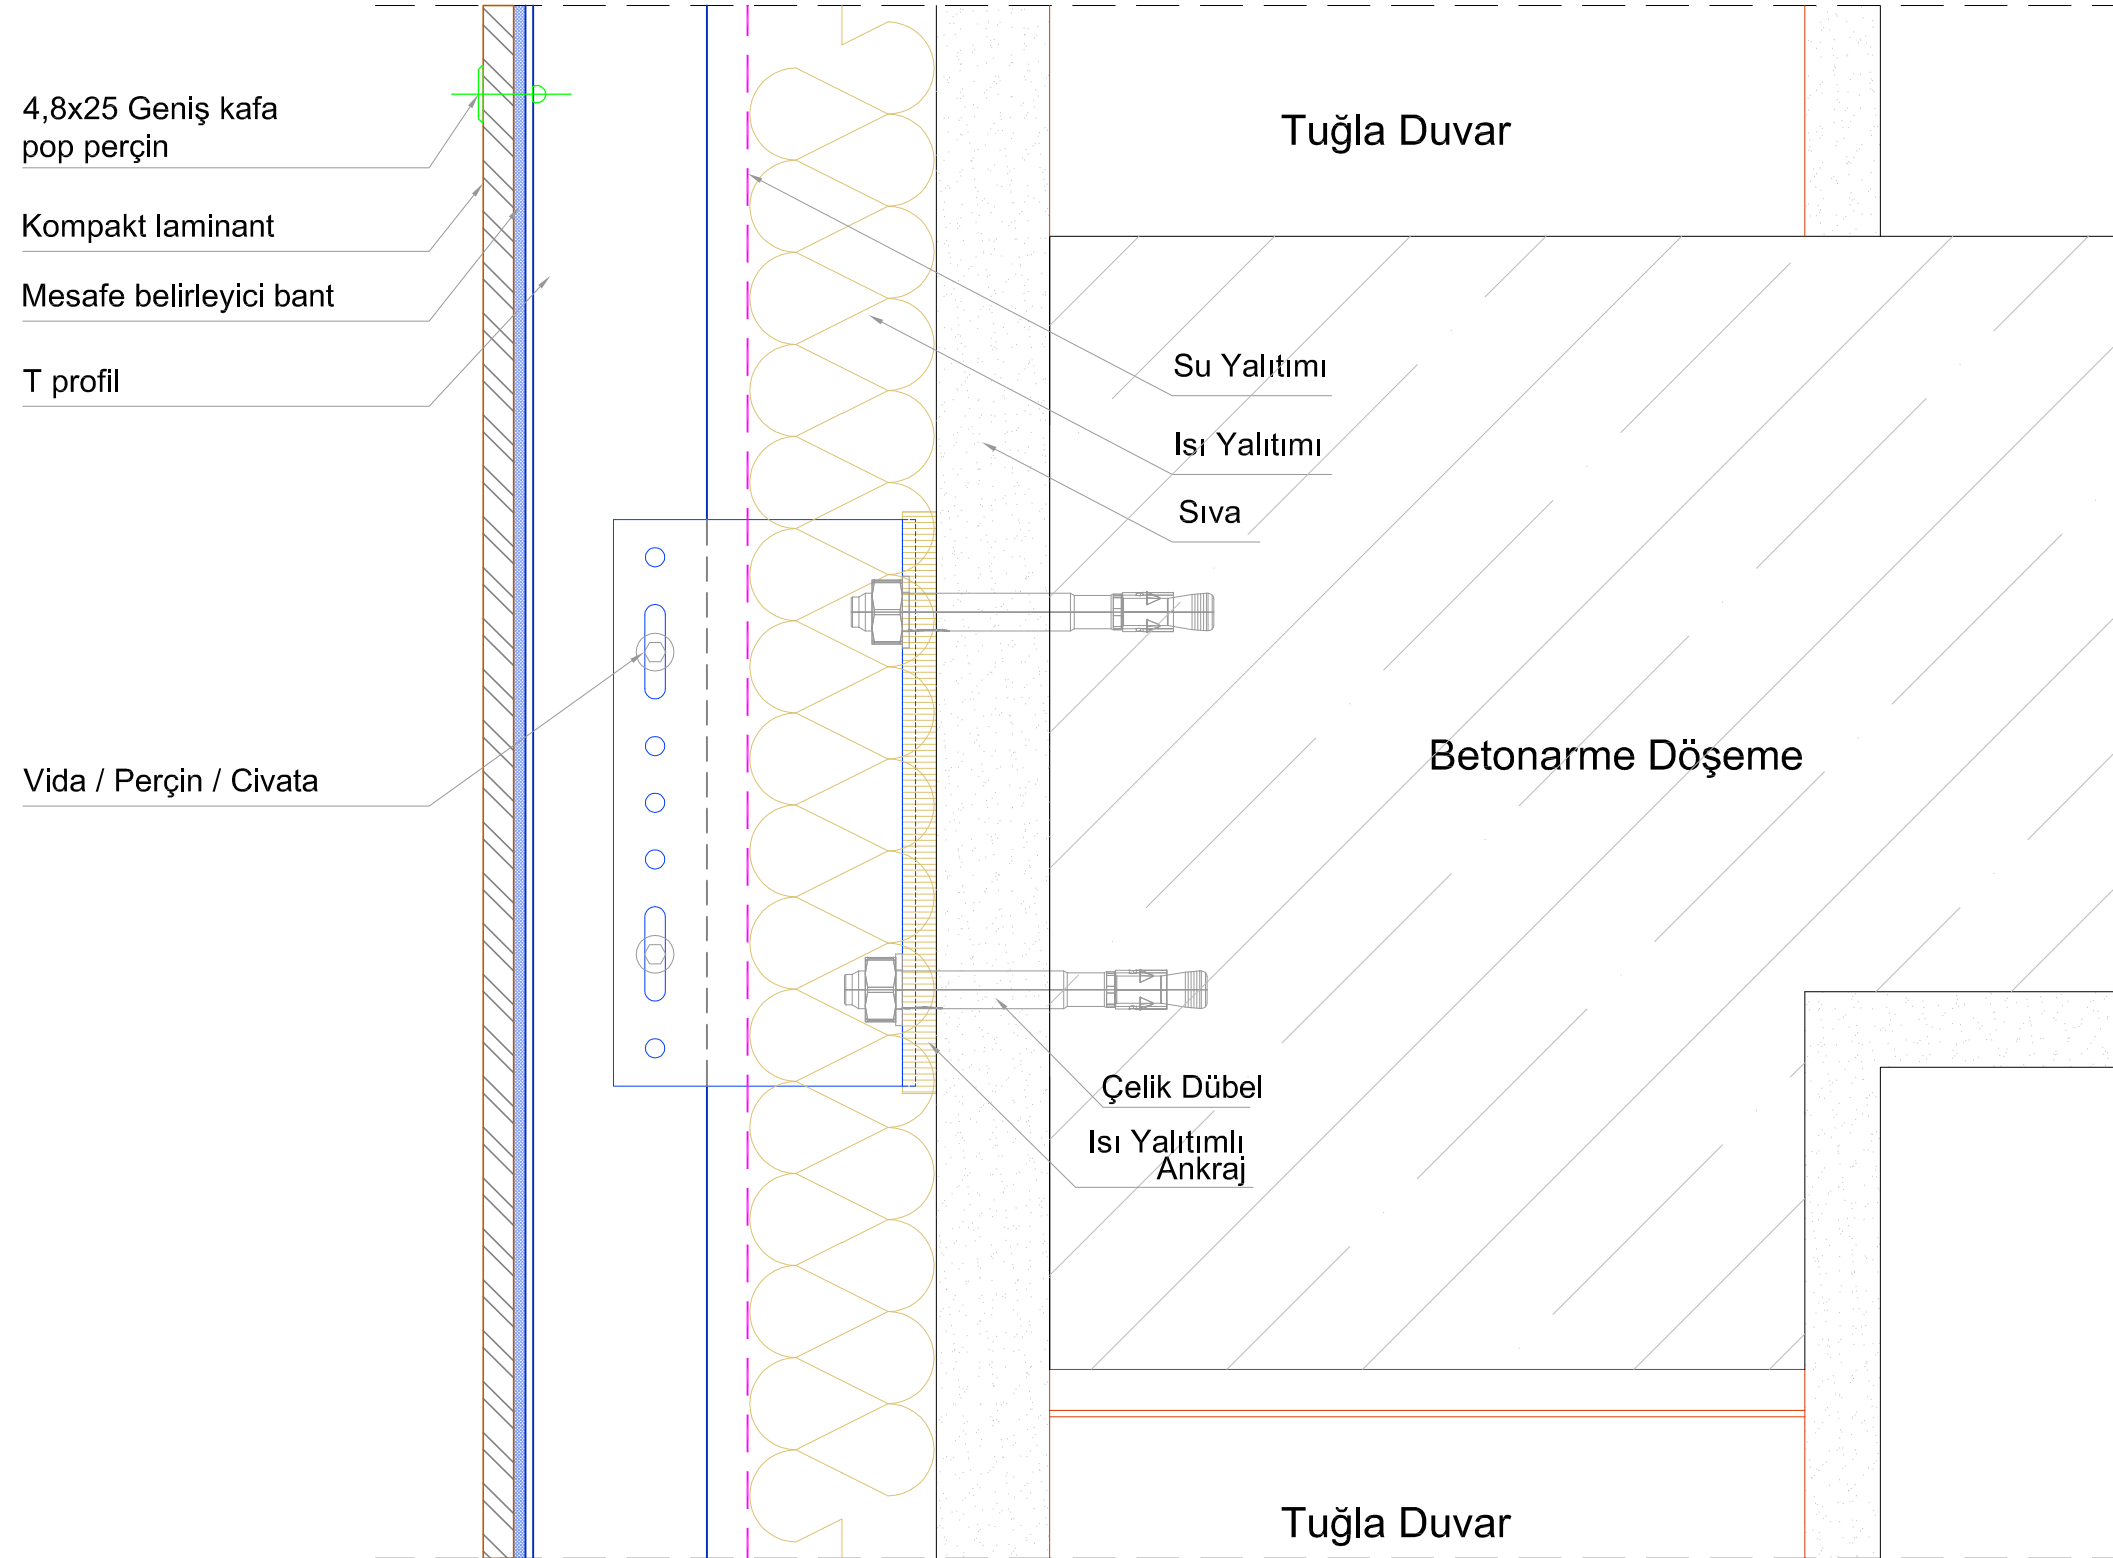

Ags Braket Hareketli

A x 61.8 x 80 mm
60 x 61.8 x 80 mm
80 x 61.8 x 80 mm
100 x 61.8 x 80 mm
120 x 61.8 x 80 mm
140 x 61.8 x 80 mm
160 x 61.8 x 80 mm
180 x 61.8 x 80 mm

Ags Hareketli Braket

Ags Sabit Braket

AGS BRAKET 4mm

Ags Braket Hareketli

A x 61.8 x 80 mm
60 x 61.8 x 80 mm
80 x 61.8 x 80 mm
100 x 61.8 x 80 mm
120 x 61.8 x 80 mm
140 x 61.8 x 80 mm
160 x 61.8 x 80 mm
180 x 61.8 x 80 mm

Ags Braket Sabit

A x 61.8 x 150 mm
60 x 61.8 x 150 mm
80 x 61.8 x 150 mm
100 x 61.8 x 150 mm
120 x 61.8 x 150 mm
140 x 61.8 x 150 mm
160 x 61.8 x 150 mm
180 x 61.8 x 150 mm

Ags Braket Hareketli

Ags Braket Sabit

DETAY A