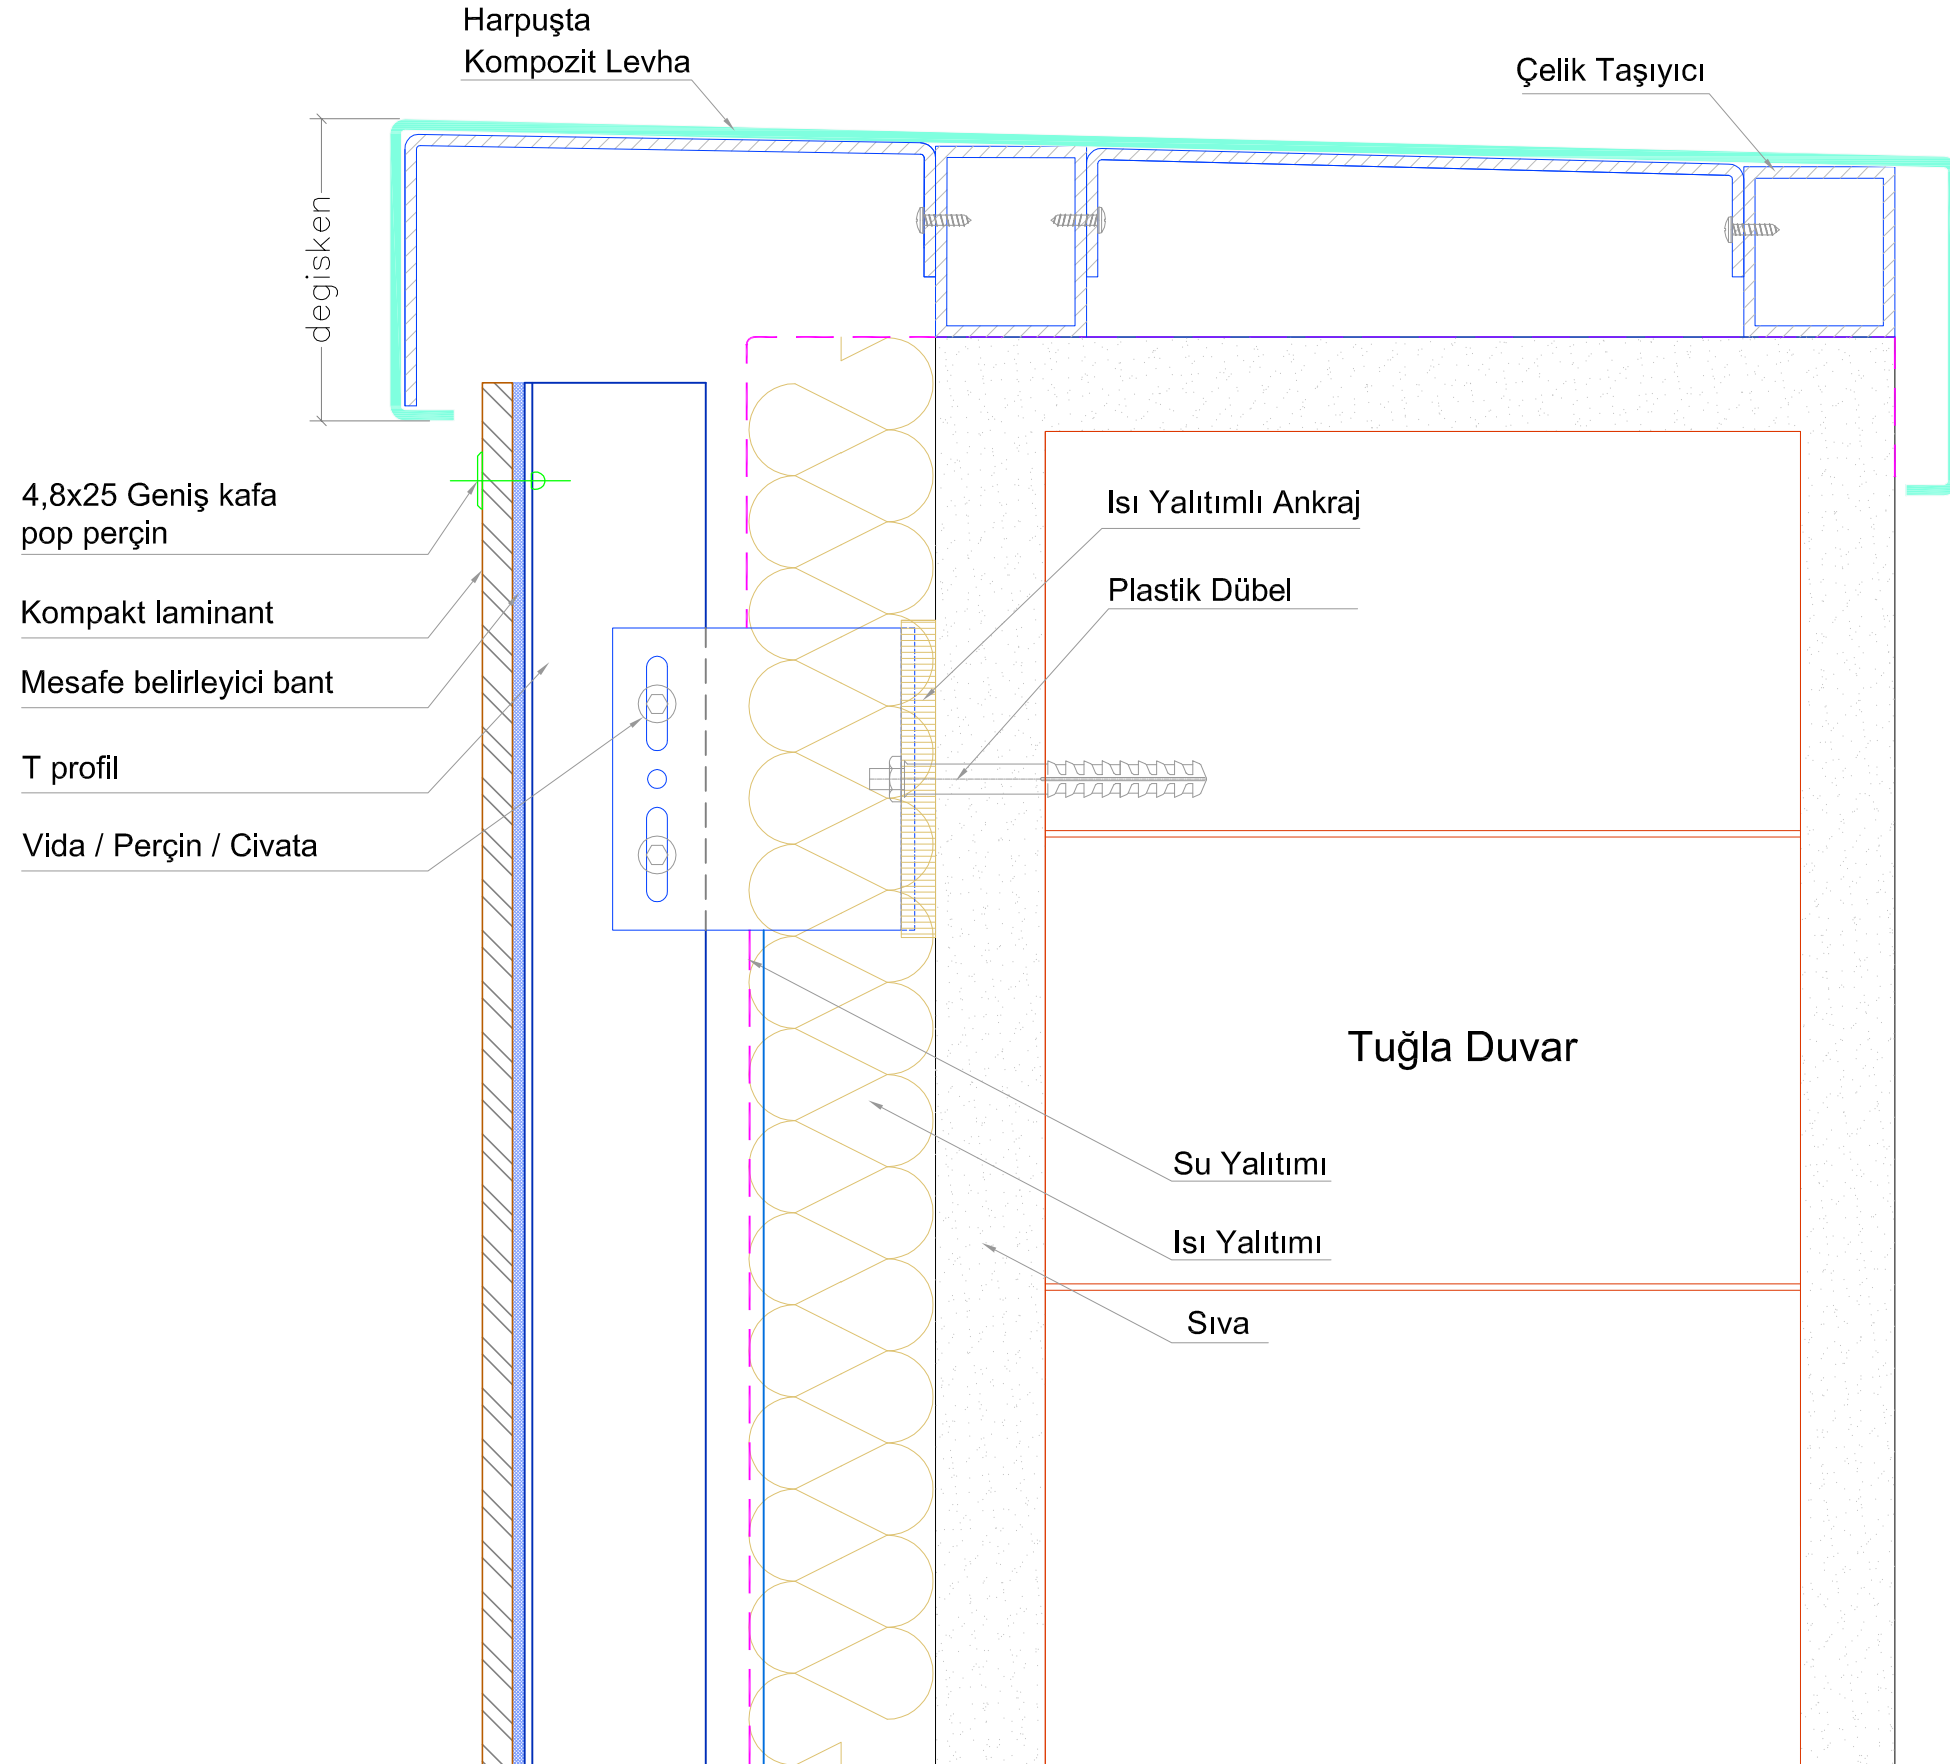

Ags Braket Hareketli

A x 61.8 x 80 mm
60 x 61.8 x 80 mm
80 x 61.8 x 80 mm
100 x 61.8 x 80 mm
120 x 61.8 x 80 mm
140 x 61.8 x 80 mm
160 x 61.8 x 80 mm
180 x 61.8 x 80 mm

Ags Hareketli Braket

Ags Sabit Braket

AGS BRAKET 4mm

Ags Braket Hareketli

A x 61.8 x 80 mm
60 x 61.8 x 80 mm
80 x 61.8 x 80 mm
100 x 61.8 x 80 mm
120 x 61.8 x 80 mm
140 x 61.8 x 80 mm
160 x 61.8 x 80 mm
180 x 61.8 x 80 mm

Ags Braket Sabit

A x 61.8 x 150 mm
60 x 61.8 x 150 mm
80 x 61.8 x 150 mm
100 x 61.8 x 150 mm
120 x 61.8 x 150 mm
140 x 61.8 x 150 mm
160 x 61.8 x 150 mm
180 x 61.8 x 150 mm

Ags Braket Hareketli

Ags Braket Sabit

DETAY A