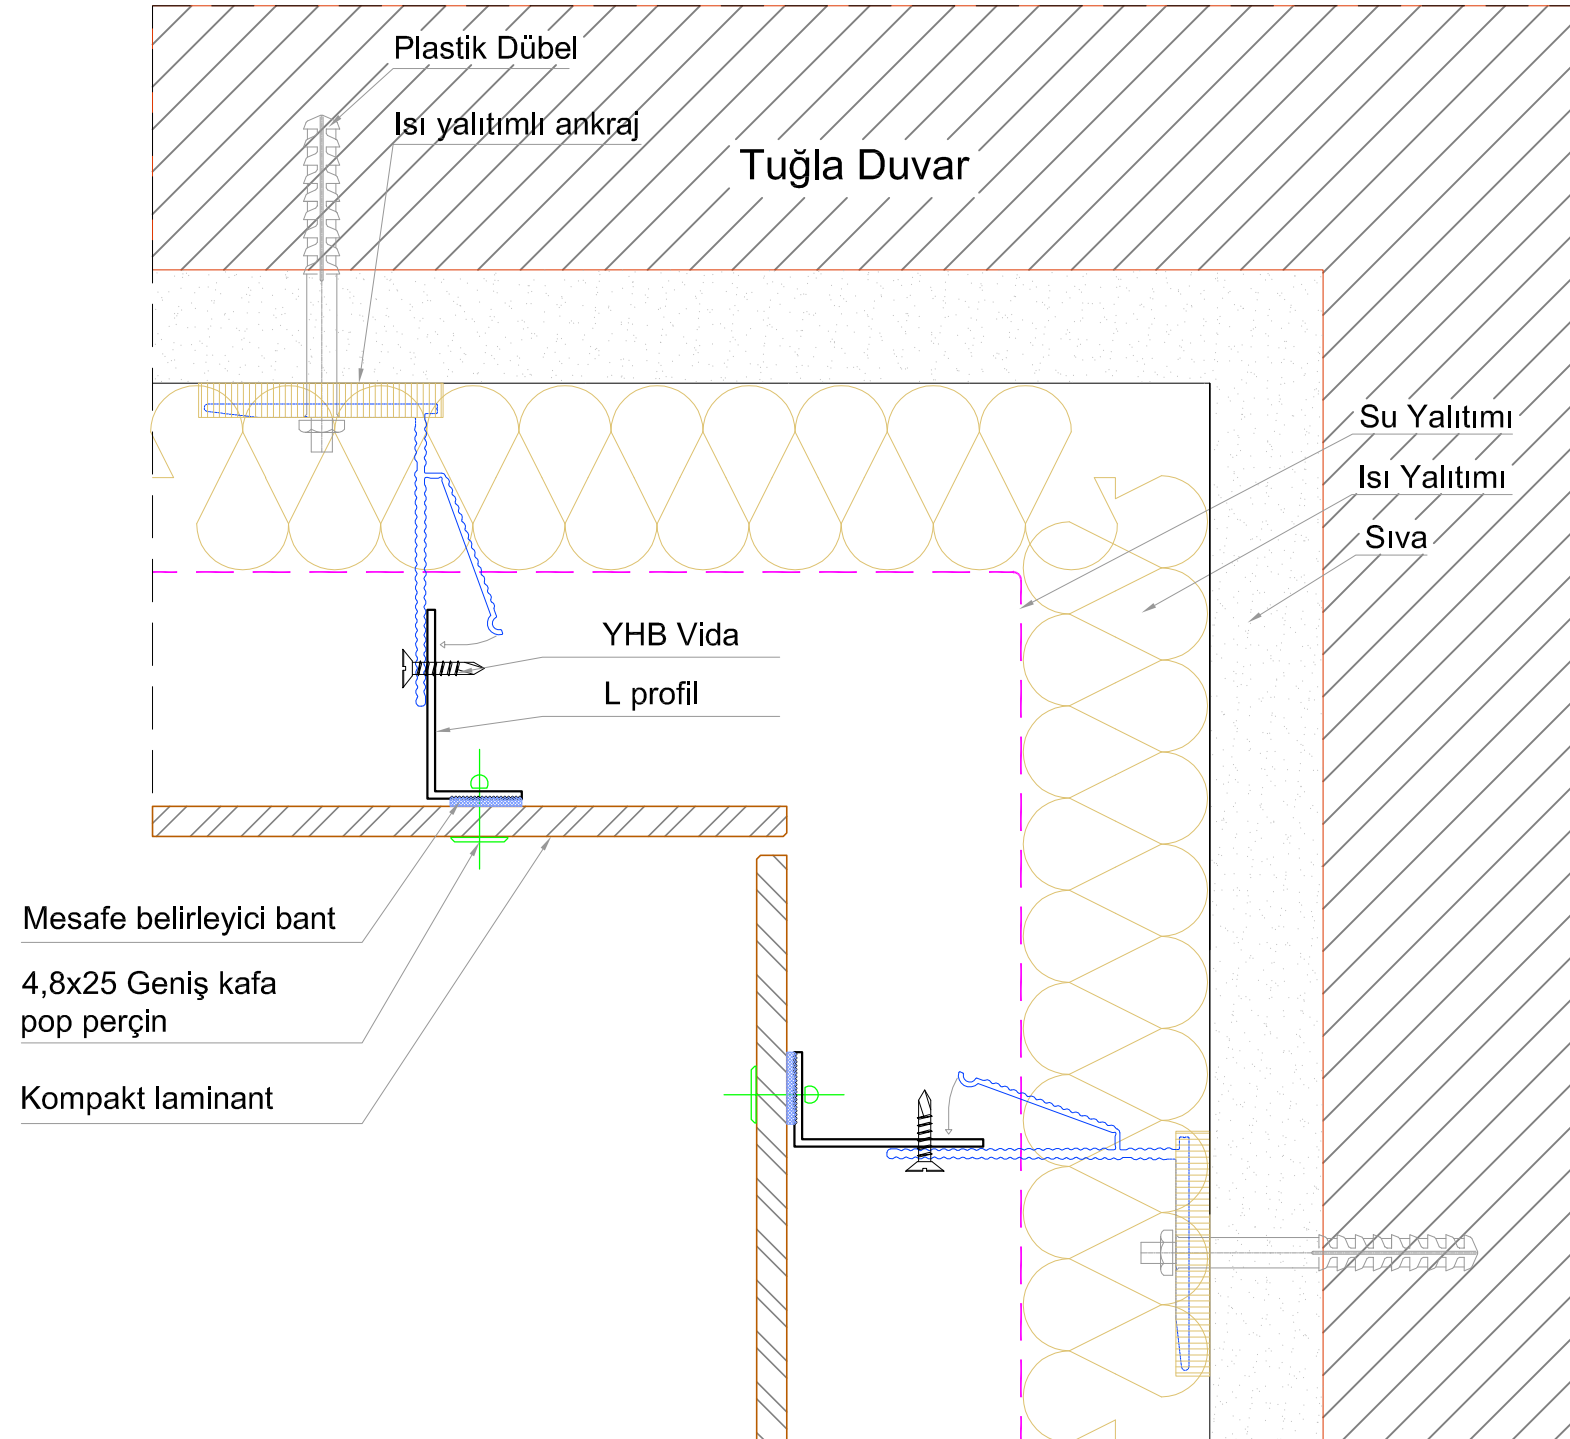

Ags Braket Hareketli

A x 61.8 x 80 mm
60 x 61.8 x 80 mm
80 x 61.8 x 80 mm
100 x 61.8 x 80 mm
120 x 61.8 x 80 mm
140 x 61.8 x 80 mm
160 x 61.8 x 80 mm
180 x 61.8 x 80 mm

Ags Hareketli Braket

Ags Sabit Braket

AGS BRAKET 4mm

Ags Braket Hareketli

A x 61.8 x 80 mm
60 x 61.8 x 80 mm
80 x 61.8 x 80 mm
100 x 61.8 x 80 mm
120 x 61.8 x 80 mm
140 x 61.8 x 80 mm
160 x 61.8 x 80 mm
180 x 61.8 x 80 mm

Ags Braket Sabit

A x 61.8 x 150 mm
60 x 61.8 x 150 mm
80 x 61.8 x 150 mm
100 x 61.8 x 150 mm
120 x 61.8 x 150 mm
140 x 61.8 x 150 mm
160 x 61.8 x 150 mm
180 x 61.8 x 150 mm

Ags Braket Hareketli

Ags Braket Sabit

DETAY A