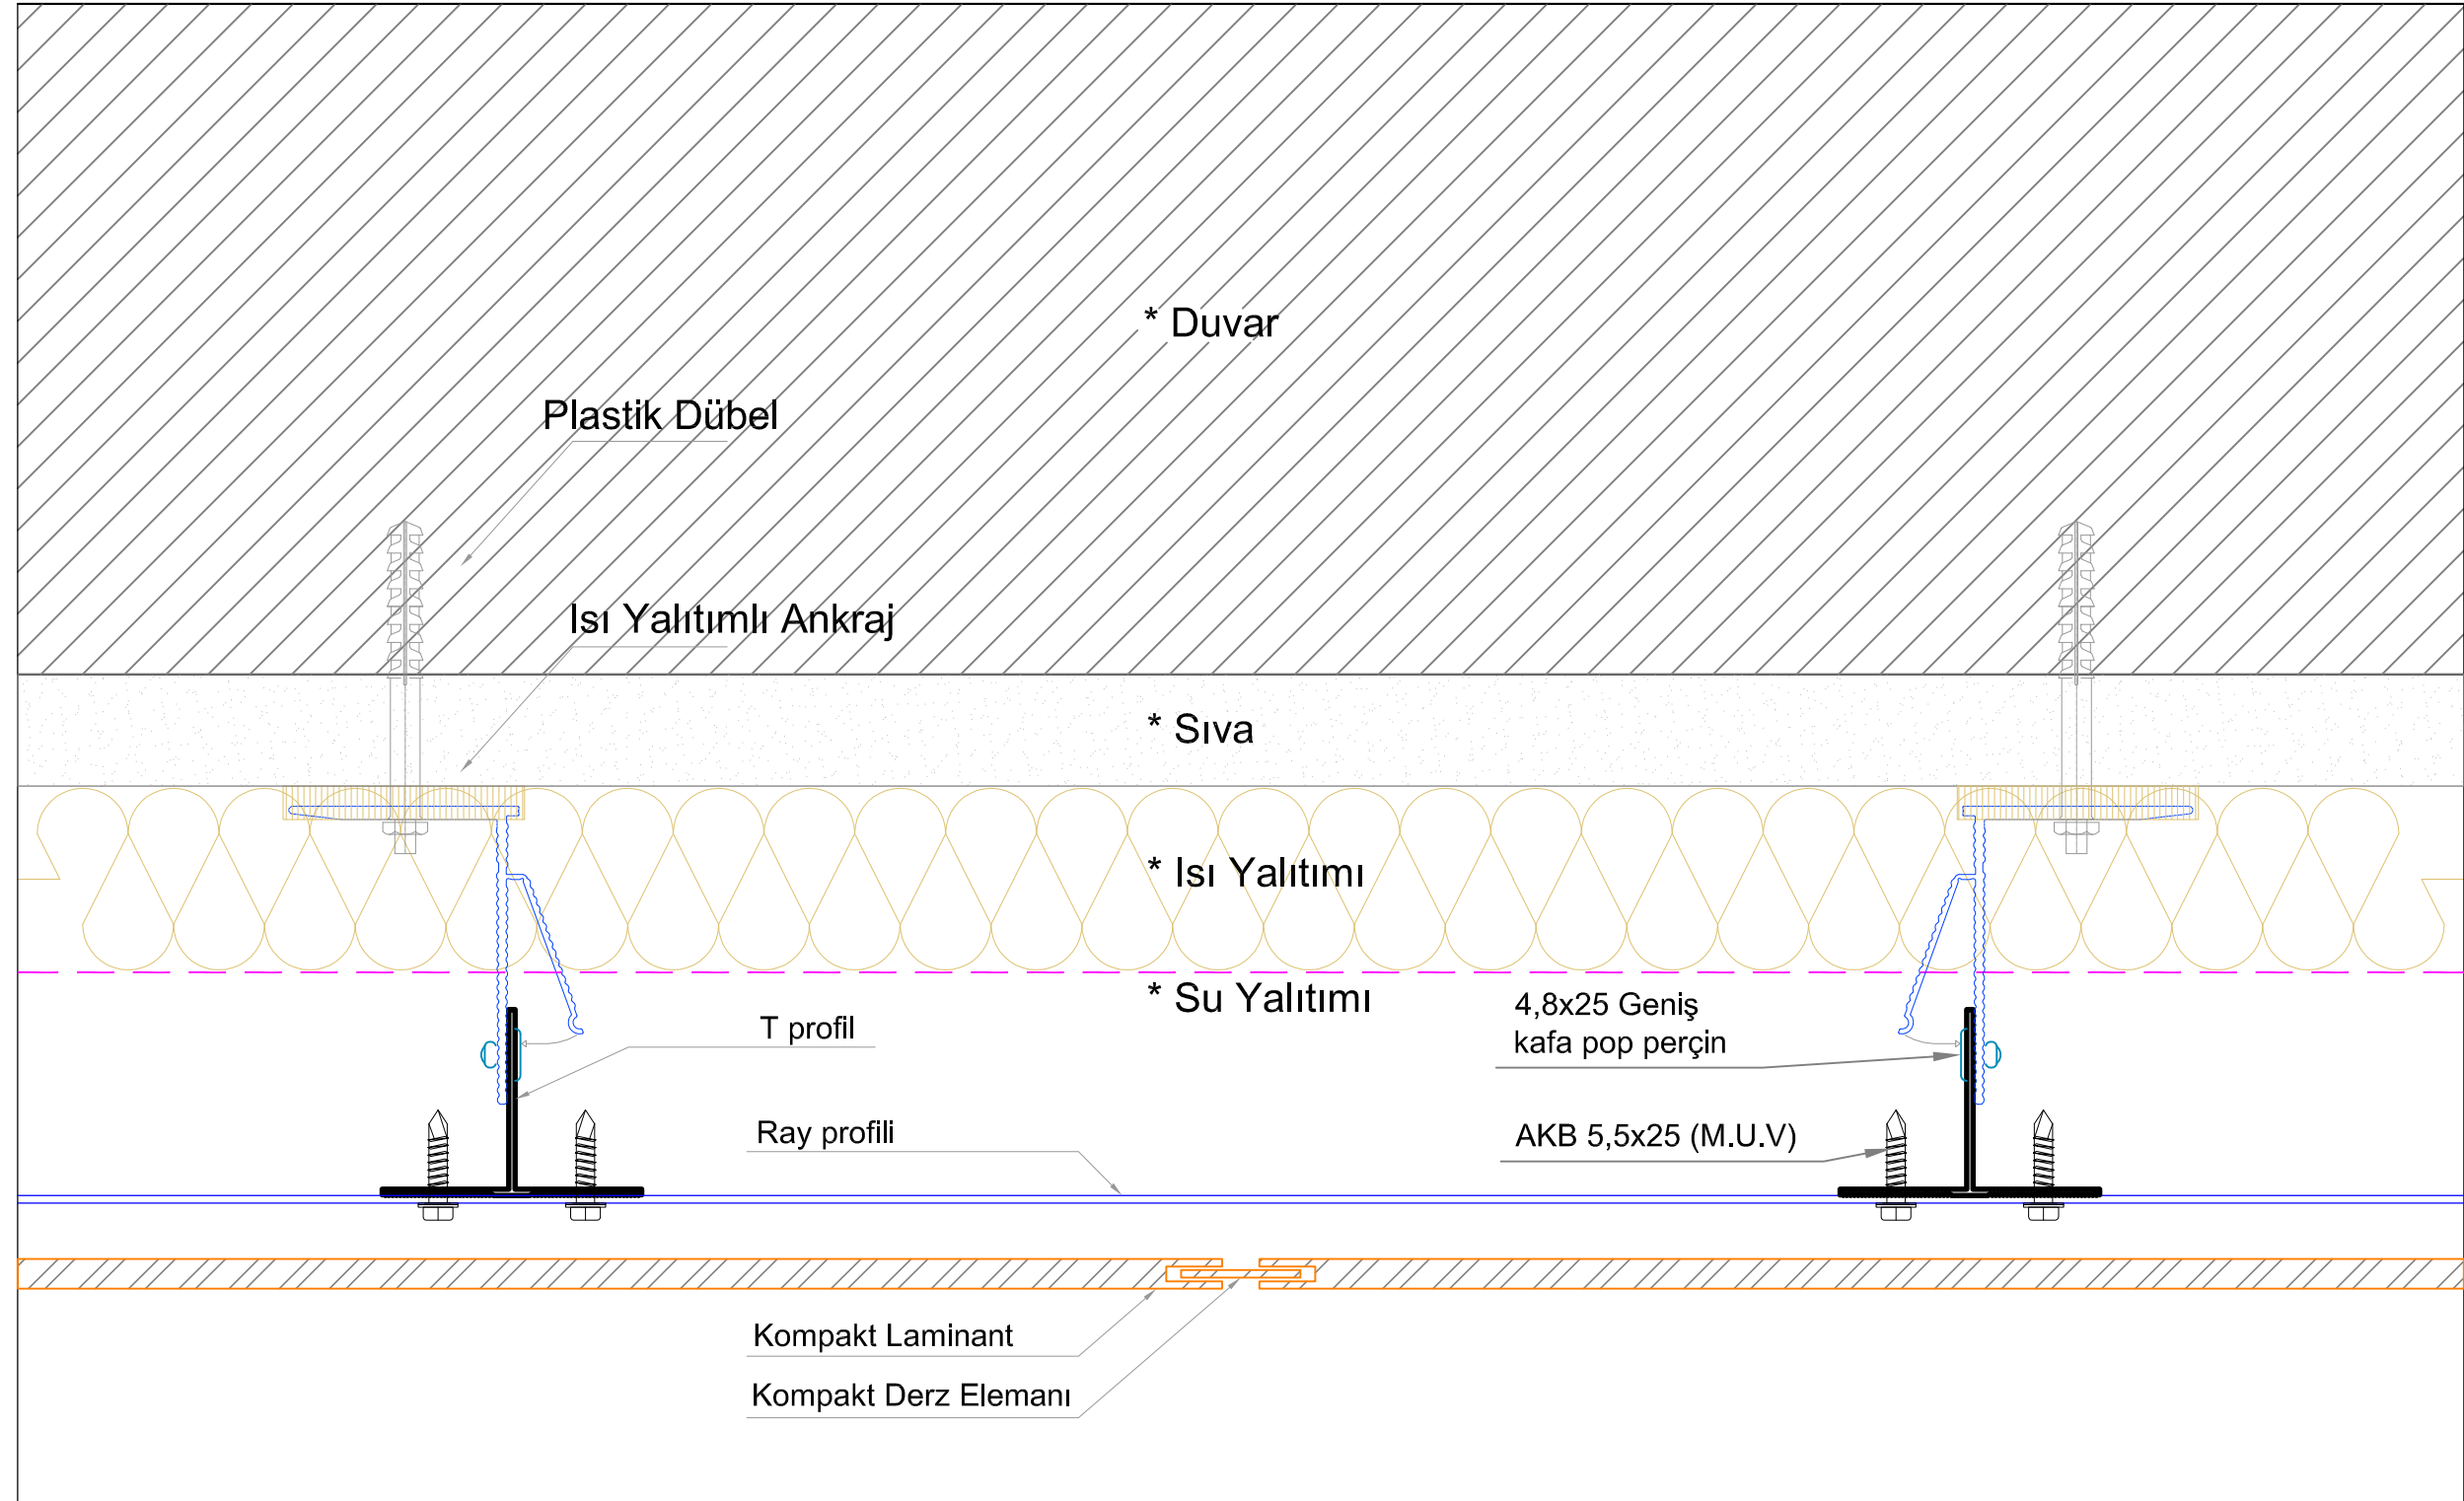

Ags Sabit Braket

AGS BRAKET 4mm

Ags Braket Hareketli

A x 61.8 x 80 mm
60 x 61.8 x 80 mm
80 x 61.8 x 80 mm
100 x 61.8 x 80 mm
120 x 61.8 x 80 mm
140 x 61.8 x 80 mm
160 x 61.8 x 80 mm
180 x 61.8 x 80 mm

Ags Braket Sabit

A x 61.8 x 150 mm
60 x 61.8 x 150 mm
80 x 61.8 x 150 mm
100 x 61.8 x 150 mm
120 x 61.8 x 150 mm
140 x 61.8 x 150 mm
160 x 61.8 x 150 mm
180 x 61.8 x 150 mm

Ags Braket Hareketli

Ags Braket Sabit

DETAY A

DETAY B