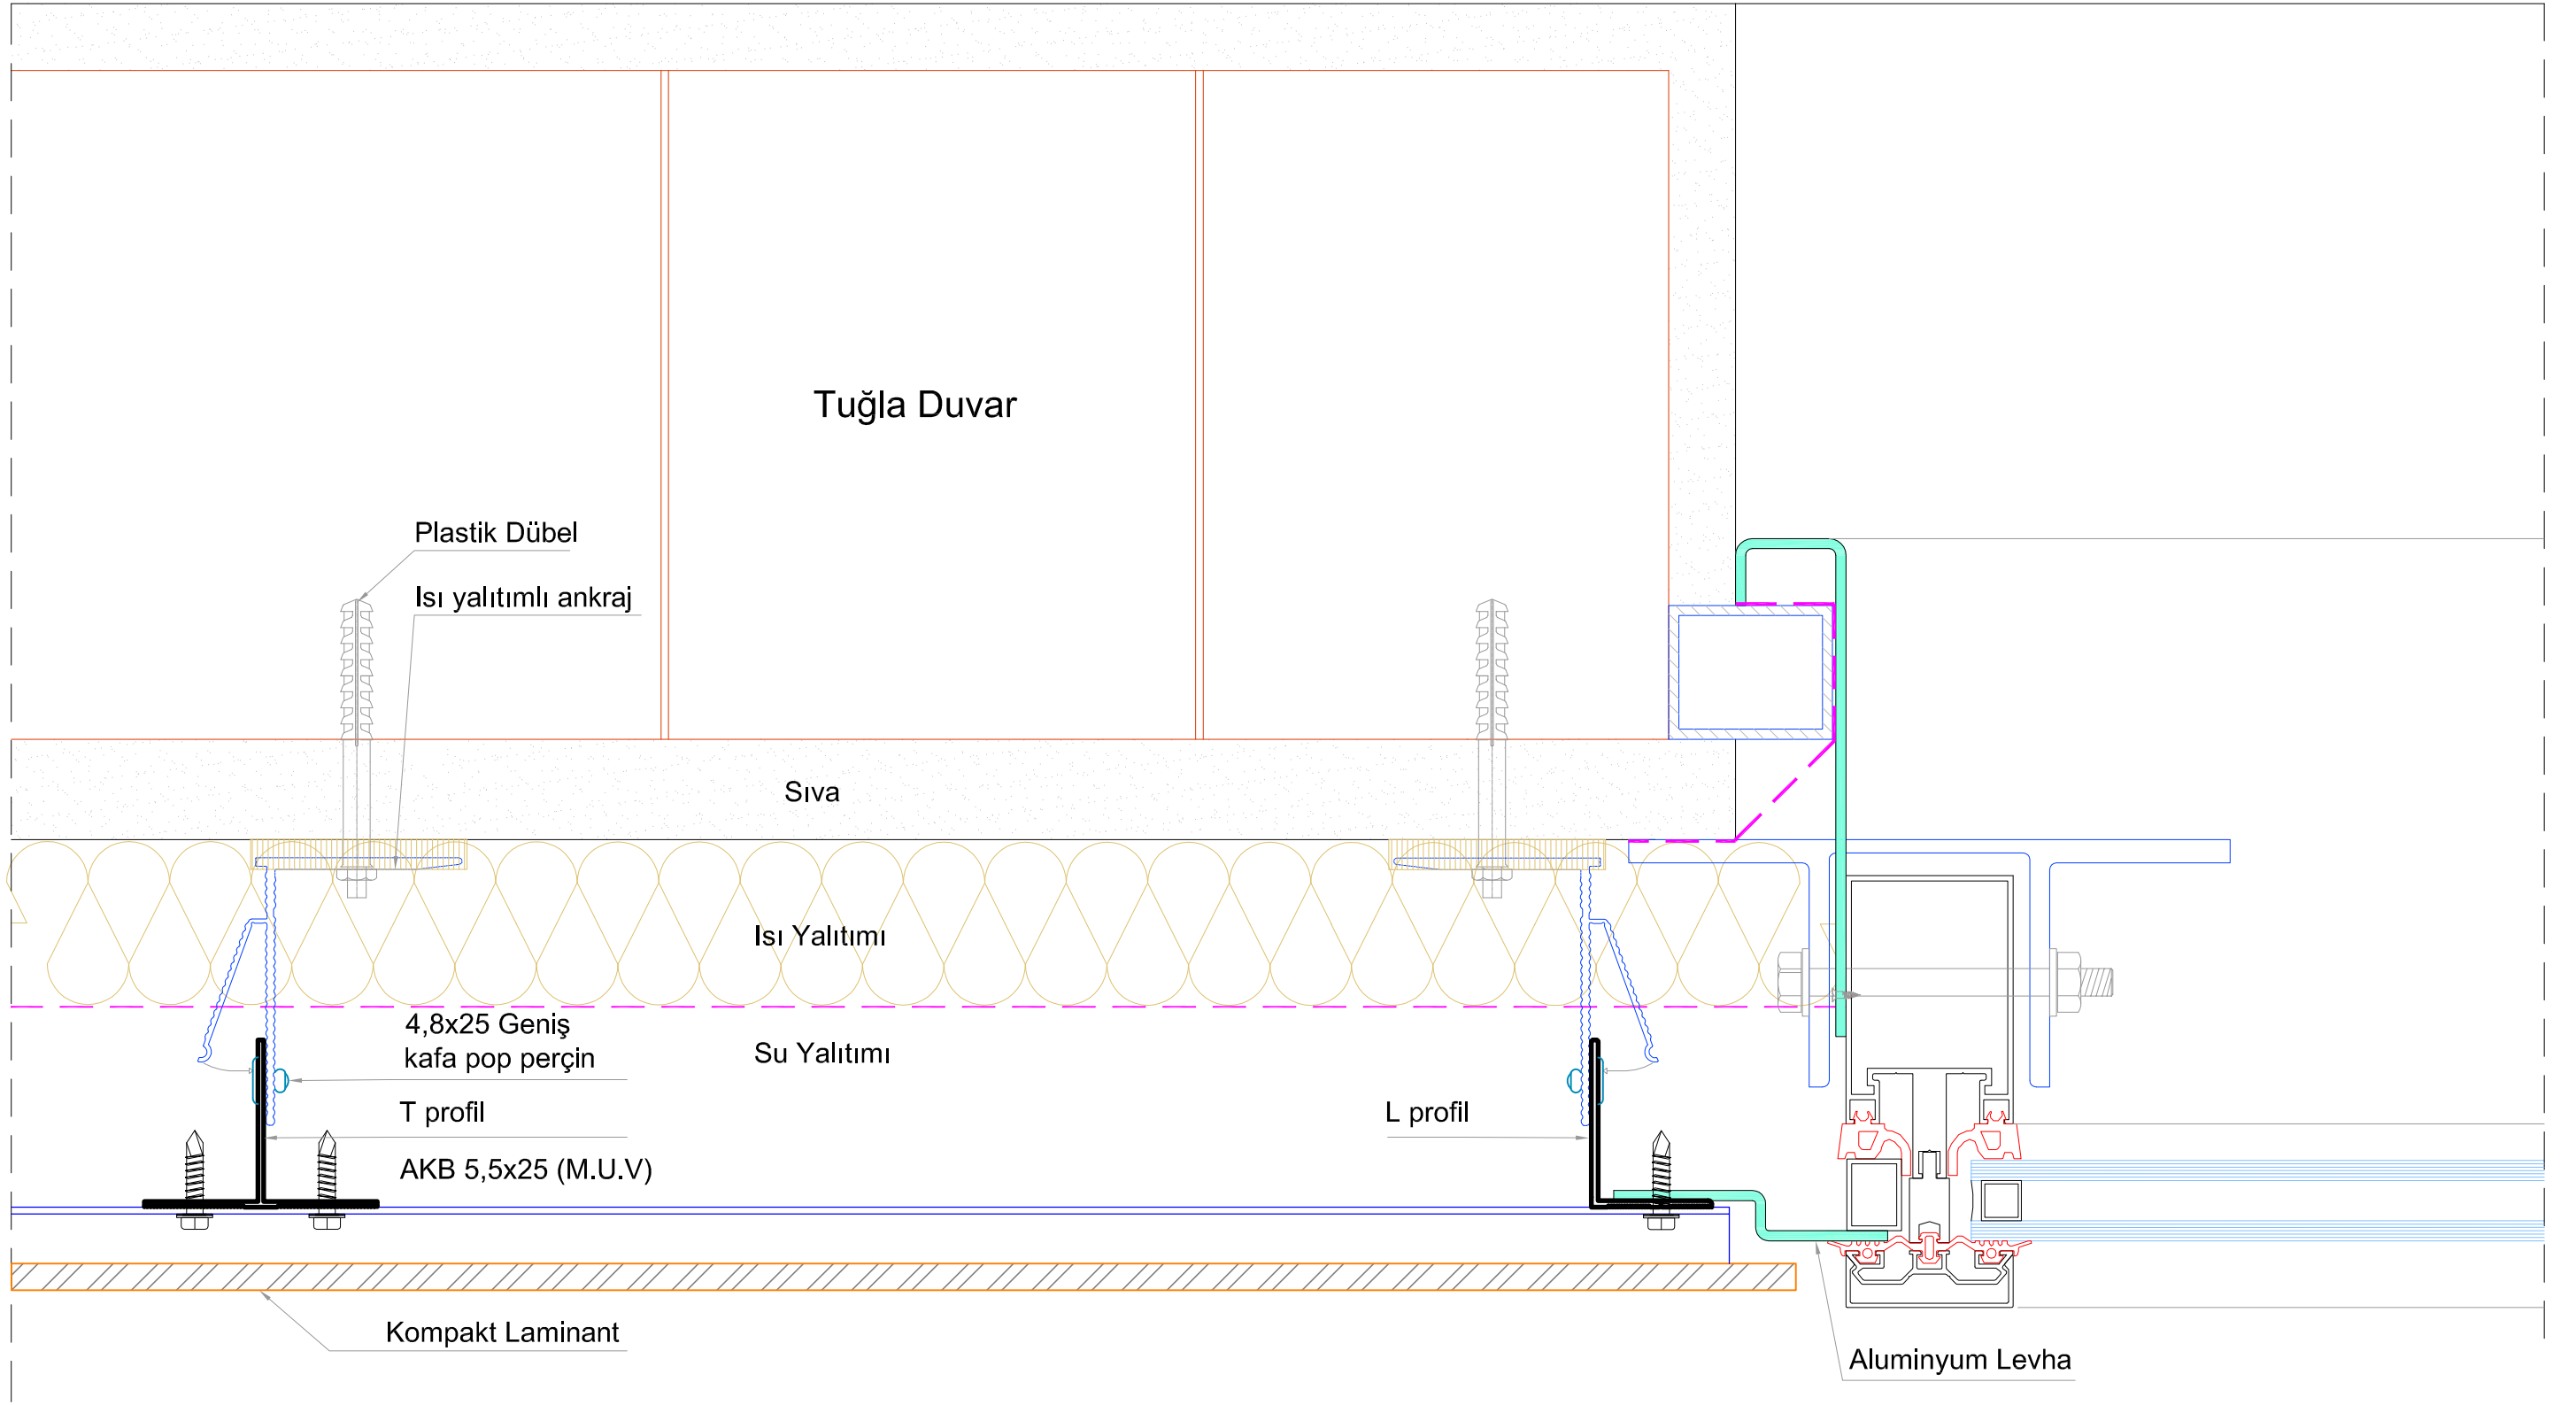

Ags Braket Hareketli

A x 61.8 x 80 mm
60 x 61.8 x 80 mm
80 x 61.8 x 80 mm
100 x 61.8 x 80 mm
120 x 61.8 x 80 mm
140 x 61.8 x 80 mm
160 x 61.8 x 80 mm
180 x 61.8 x 80 mm

Ags Braket Hareketli

Ags Hareketli Braket

Ags Sabit Braket

AGS BRAKET 4mm

Ags Braket Hareketli

A x 61.8 x 80 mm
60 x 61.8 x 80 mm
80 x 61.8 x 80 mm
100 x 61.8 x 80 mm
120 x 61.8 x 80 mm
140 x 61.8 x 80 mm
160 x 61.8 x 80 mm
180 x 61.8 x 80 mm

Ags Braket Sabit

A x 61.8 x 150 mm
60 x 61.8 x 150 mm
80 x 61.8 x 150 mm
100 x 61.8 x 150 mm
120 x 61.8 x 150 mm
140 x 61.8 x 150 mm
160 x 61.8 x 150 mm
180 x 61.8 x 150 mm

Ags Braket Hareketli

Ags Braket Sabit

DETAY A

DETAY B