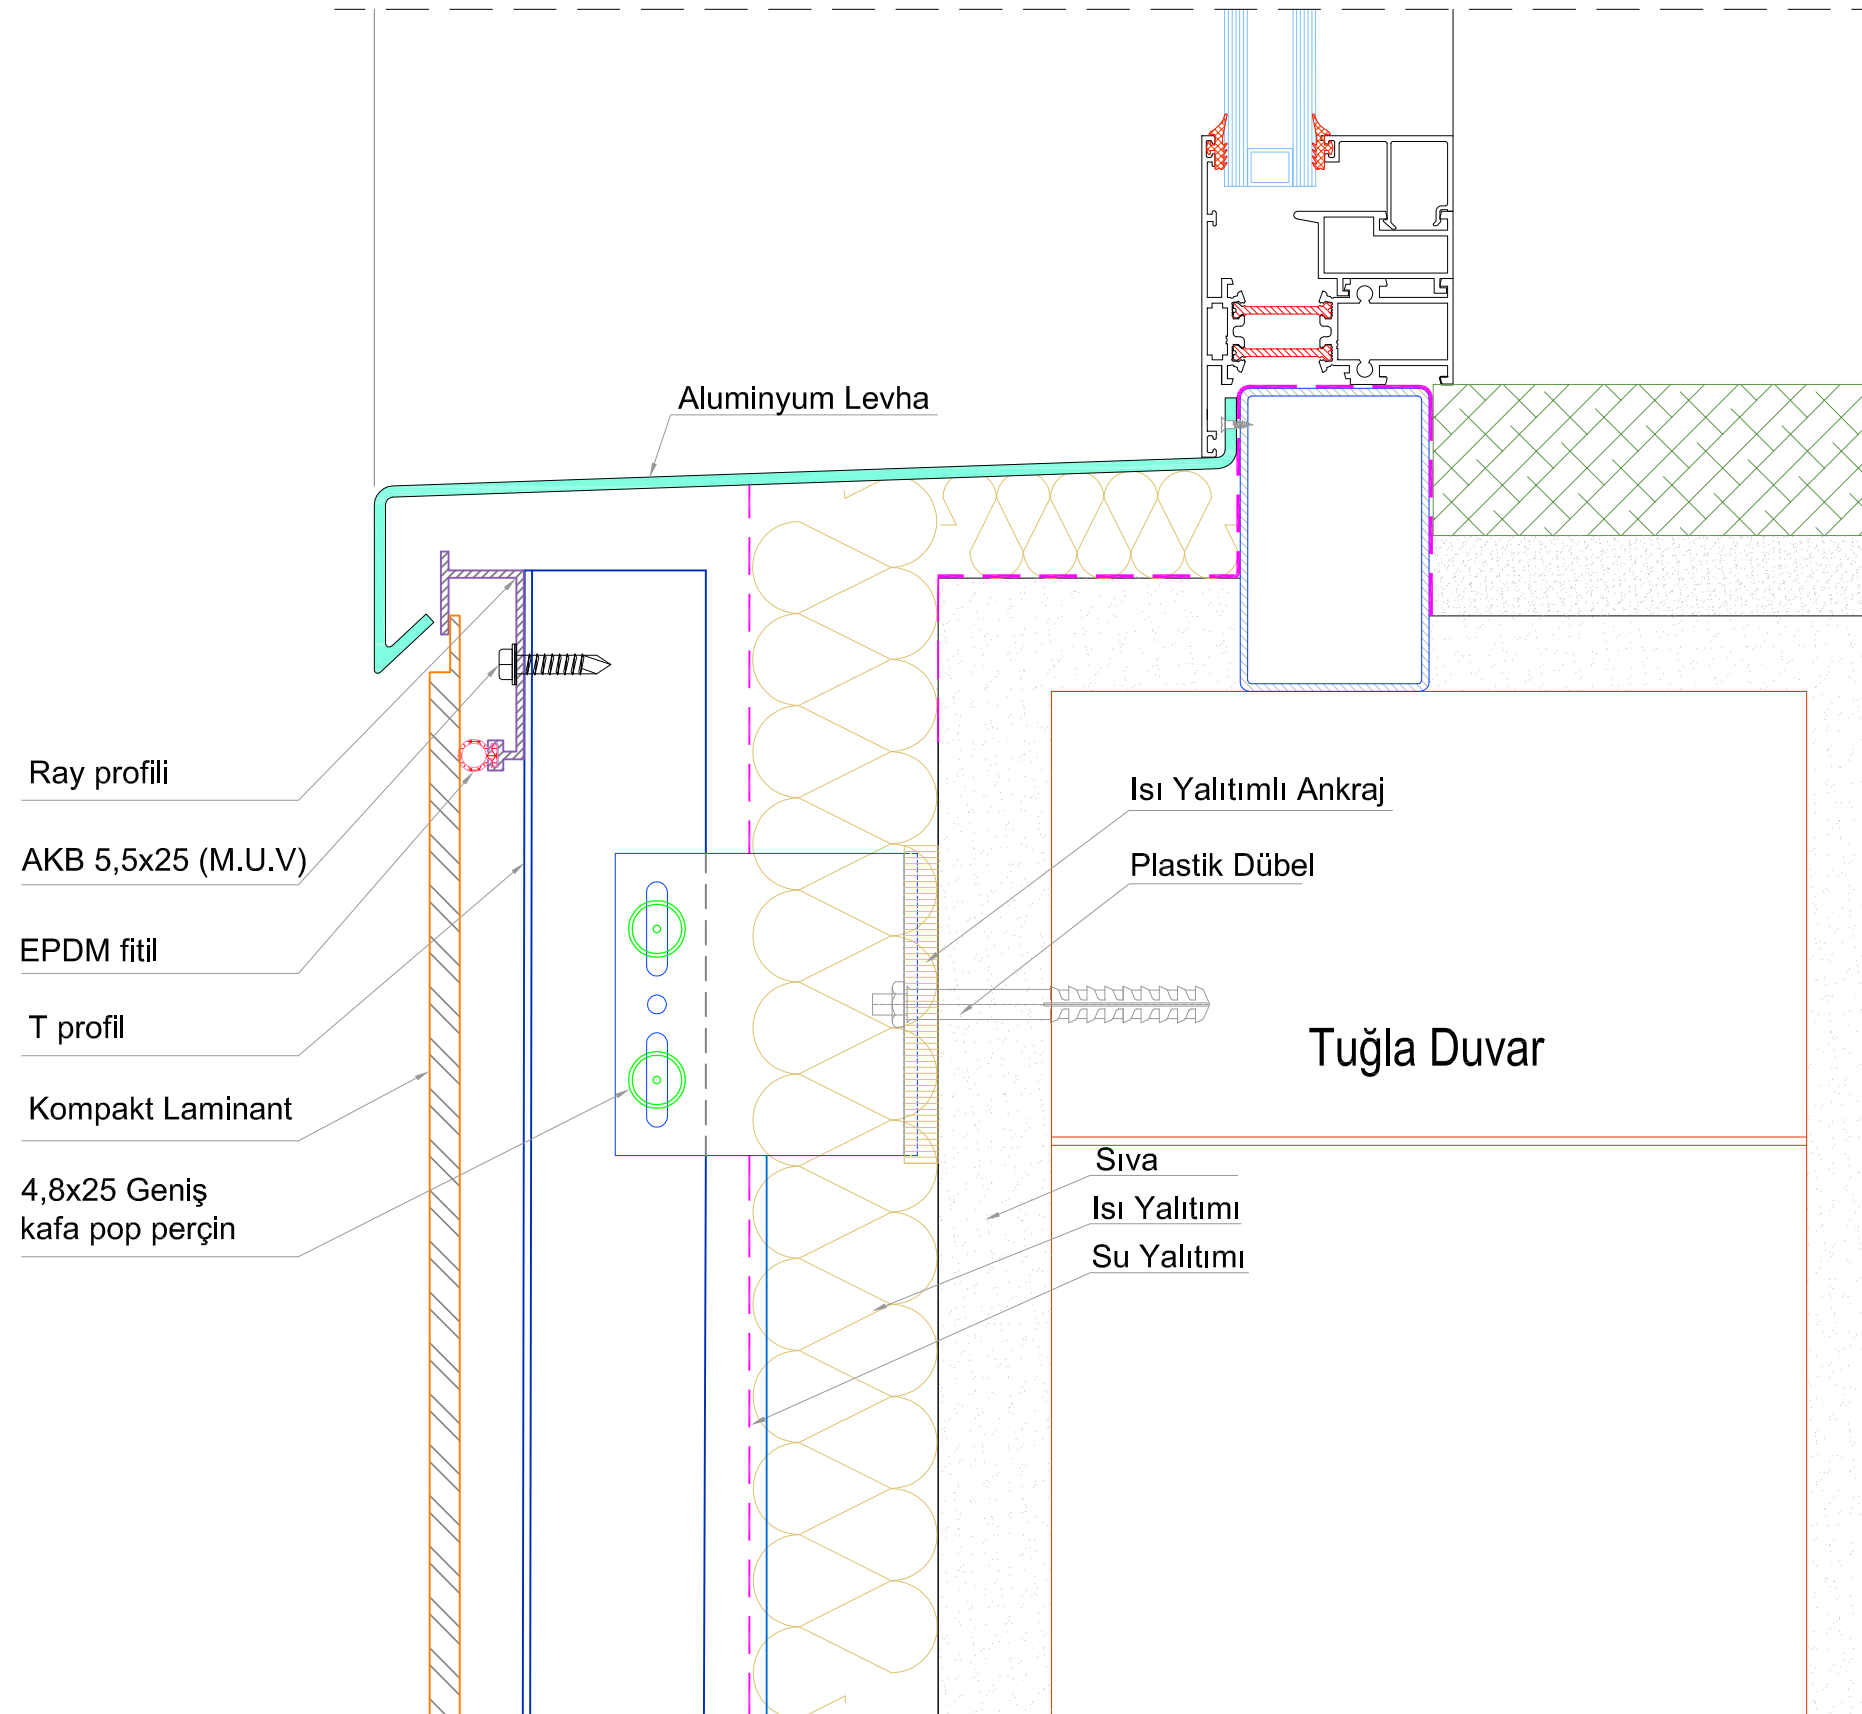

Ags Braket Hareketli

A x 61.8 x 80 mm
60 x 61.8 x 80 mm
80 x 61.8 x 80 mm
100 x 61.8 x 80 mm
120 x 61.8 x 80 mm
140 x 61.8 x 80 mm
160 x 61.8 x 80 mm
180 x 61.8 x 80 mm

Ags Braket Hareketli

Ags Hareketli Braket

Ags Sabit Braket

AGS BRAKET 4mm

Ags Braket Hareketli

A x 61.8 x 80 mm
60 x 61.8 x 80 mm
80 x 61.8 x 80 mm
100 x 61.8 x 80 mm
120 x 61.8 x 80 mm
140 x 61.8 x 80 mm
160 x 61.8 x 80 mm
180 x 61.8 x 80 mm

Ags Braket Sabit

A x 61.8 x 150 mm
60 x 61.8 x 150 mm
80 x 61.8 x 150 mm
100 x 61.8 x 150 mm
120 x 61.8 x 150 mm
140 x 61.8 x 150 mm
160 x 61.8 x 150 mm
180 x 61.8 x 150 mm

Ags Braket Hareketli

Ags Braket Sabit

DETAY A

DETAY B