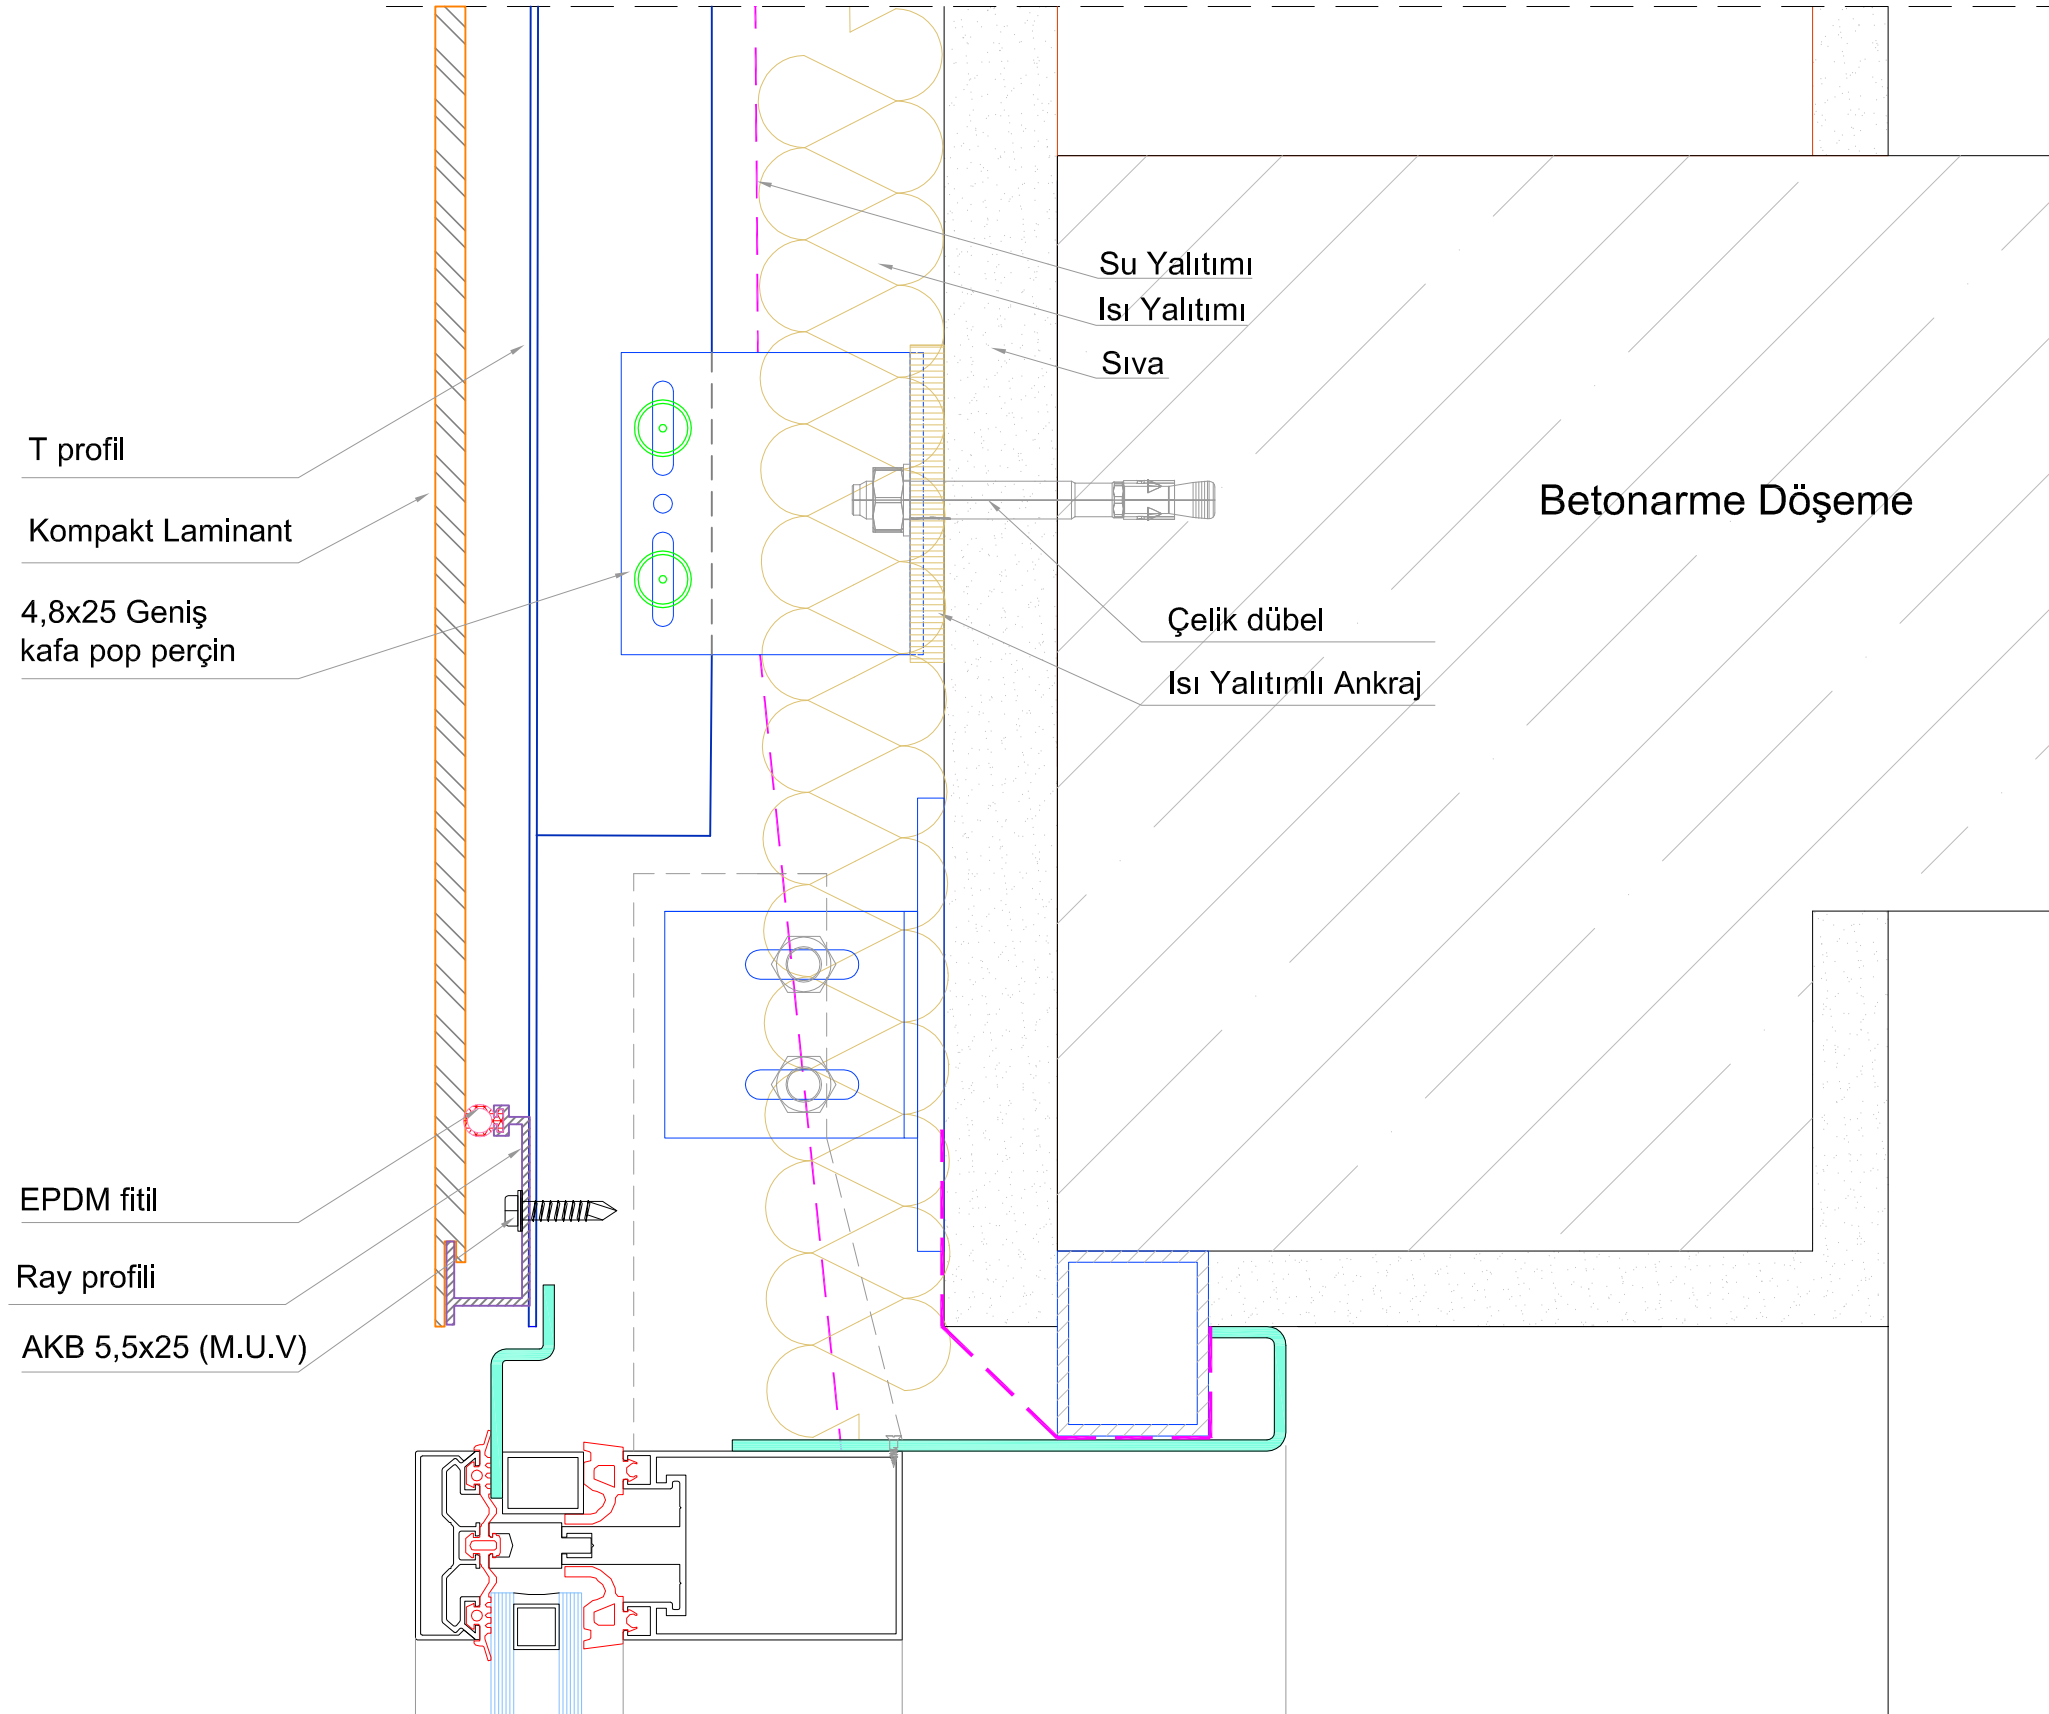

Ags Braket Hareketli

A x 61.8 x 80 mm
60 x 61.8 x 80 mm
80 x 61.8 x 80 mm
100 x 61.8 x 80 mm
120 x 61.8 x 80 mm
140 x 61.8 x 80 mm
160 x 61.8 x 80 mm
180 x 61.8 x 80 mm

Ags Braket Hareketli

Ags Hareketli Braket

Ags Sabit Braket

AGS BRAKET 4mm

Ags Braket Hareketli

A x 61.8 x 80 mm
60 x 61.8 x 80 mm
80 x 61.8 x 80 mm
100 x 61.8 x 80 mm
120 x 61.8 x 80 mm
140 x 61.8 x 80 mm
160 x 61.8 x 80 mm
180 x 61.8 x 80 mm

Ags Braket Sabit

A x 61.8 x 150 mm
60 x 61.8 x 150 mm
80 x 61.8 x 150 mm
100 x 61.8 x 150 mm
120 x 61.8 x 150 mm
140 x 61.8 x 150 mm
160 x 61.8 x 150 mm
180 x 61.8 x 150 mm

Ags Braket Hareketli

Ags Braket Sabit

DETAY A

DETAY B