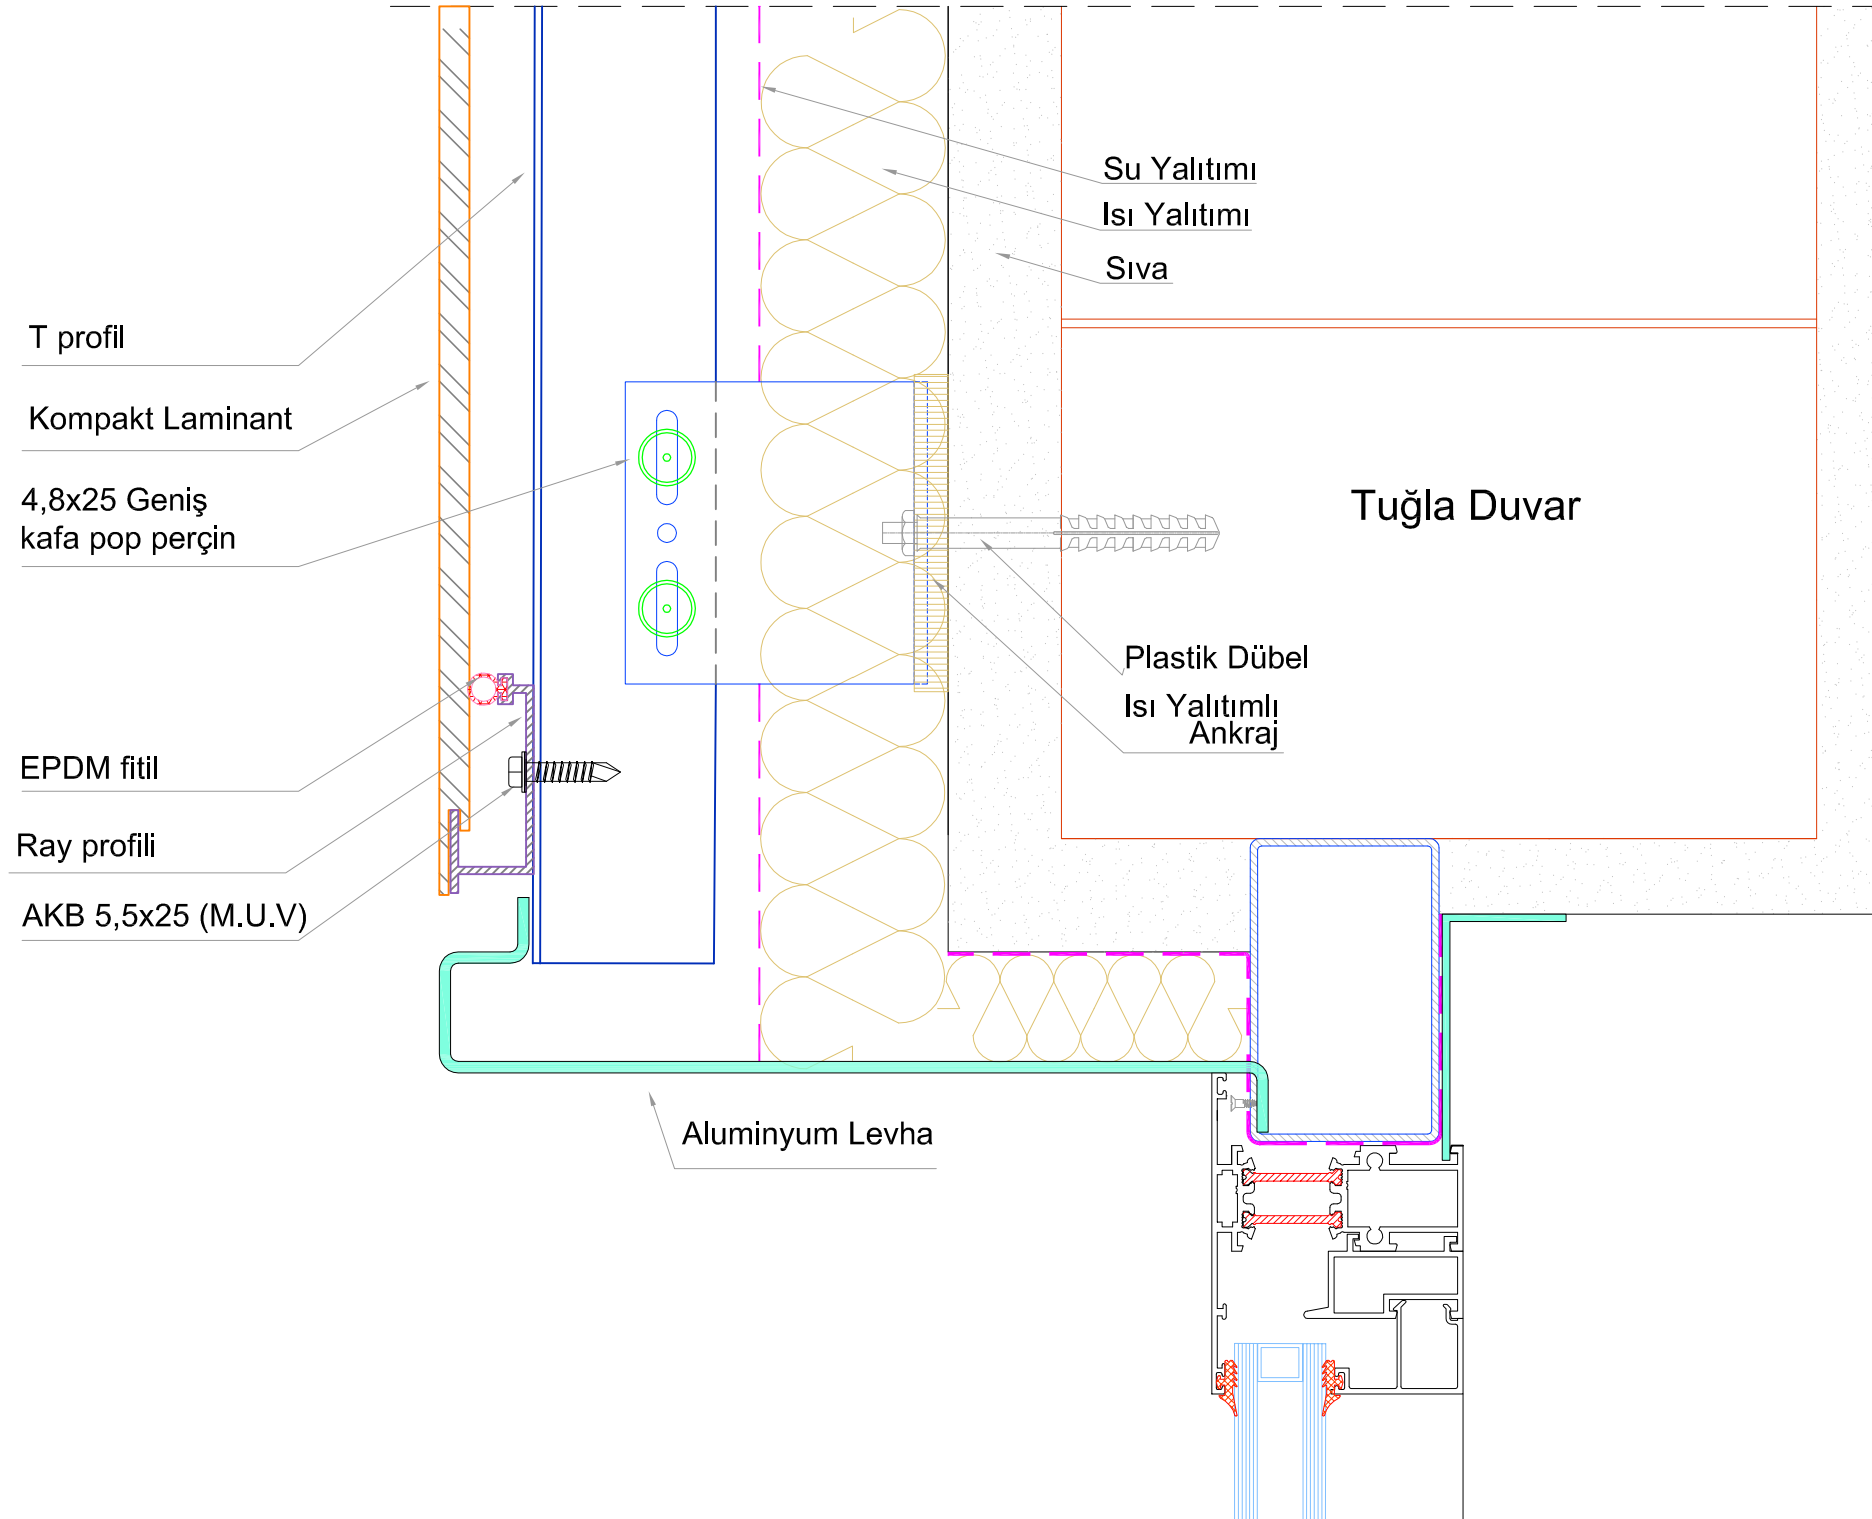

Ags Braket Hareketli

A x 61.8 x 80 mm
60 x 61.8 x 80 mm
80 x 61.8 x 80 mm
100 x 61.8 x 80 mm
120 x 61.8 x 80 mm
140 x 61.8 x 80 mm
160 x 61.8 x 80 mm
180 x 61.8 x 80 mm

Ags Braket Hareketli

Ags Hareketli Braket

Ags Sabit Braket

AGS BRAKET 4mm

Ags Braket Hareketli

A x 61.8 x 80 mm
60 x 61.8 x 80 mm
80 x 61.8 x 80 mm
100 x 61.8 x 80 mm
120 x 61.8 x 80 mm
140 x 61.8 x 80 mm
160 x 61.8 x 80 mm
180 x 61.8 x 80 mm

Ags Braket Sabit

A x 61.8 x 150 mm
60 x 61.8 x 150 mm
80 x 61.8 x 150 mm
100 x 61.8 x 150 mm
120 x 61.8 x 150 mm
140 x 61.8 x 150 mm
160 x 61.8 x 150 mm
180 x 61.8 x 150 mm

Ags Braket Hareketli

Ags Braket Sabit

DETAY A

DETAY B