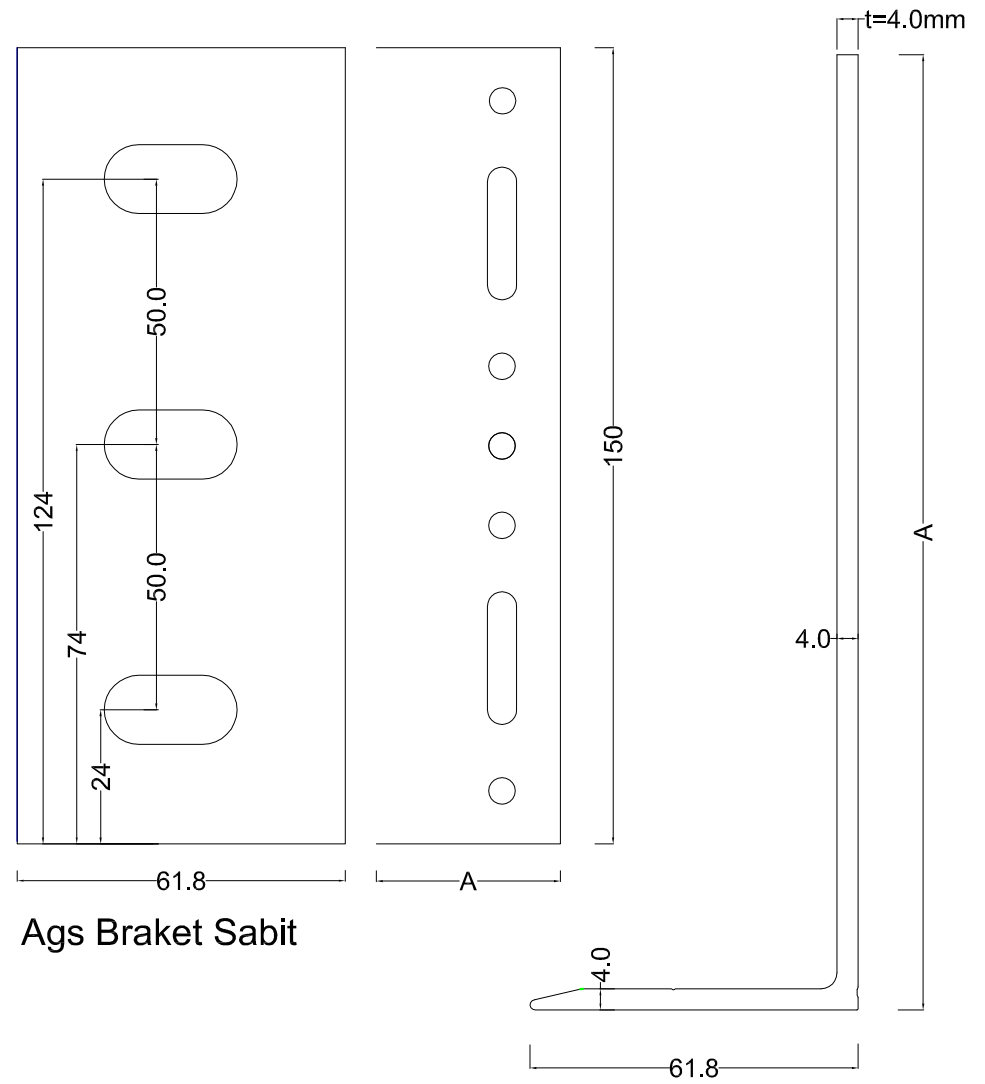

Ags Braket Hareketli

A x 61.8 x 80 mm
60 x 61.8 x 80 mm
80 x 61.8 x 80 mm
100 x 61.8 x 80 mm
120 x 61.8 x 80 mm
140 x 61.8 x 80 mm
160 x 61.8 x 80 mm
180 x 61.8 x 80 mm

Ags Braket Hareketli

Ags Hareketli Braket

Ags Sabit Braket

AGS BRAKET 4mm

Ags Braket Hareketli

A x 61.8 x 80 mm
60 x 61.8 x 80 mm
80 x 61.8 x 80 mm
100 x 61.8 x 80 mm
120 x 61.8 x 80 mm
140 x 61.8 x 80 mm
160 x 61.8 x 80 mm
180 x 61.8 x 80 mm

Ags Braket Sabit

A x 61.8 x 150 mm
60 x 61.8 x 150 mm
80 x 61.8 x 150 mm
100 x 61.8 x 150 mm
120 x 61.8 x 150 mm
140 x 61.8 x 150 mm
160 x 61.8 x 150 mm
180 x 61.8 x 150 mm

Ags Braket Hareketli

Ags Braket Sabit

DETAY A

DETAY B