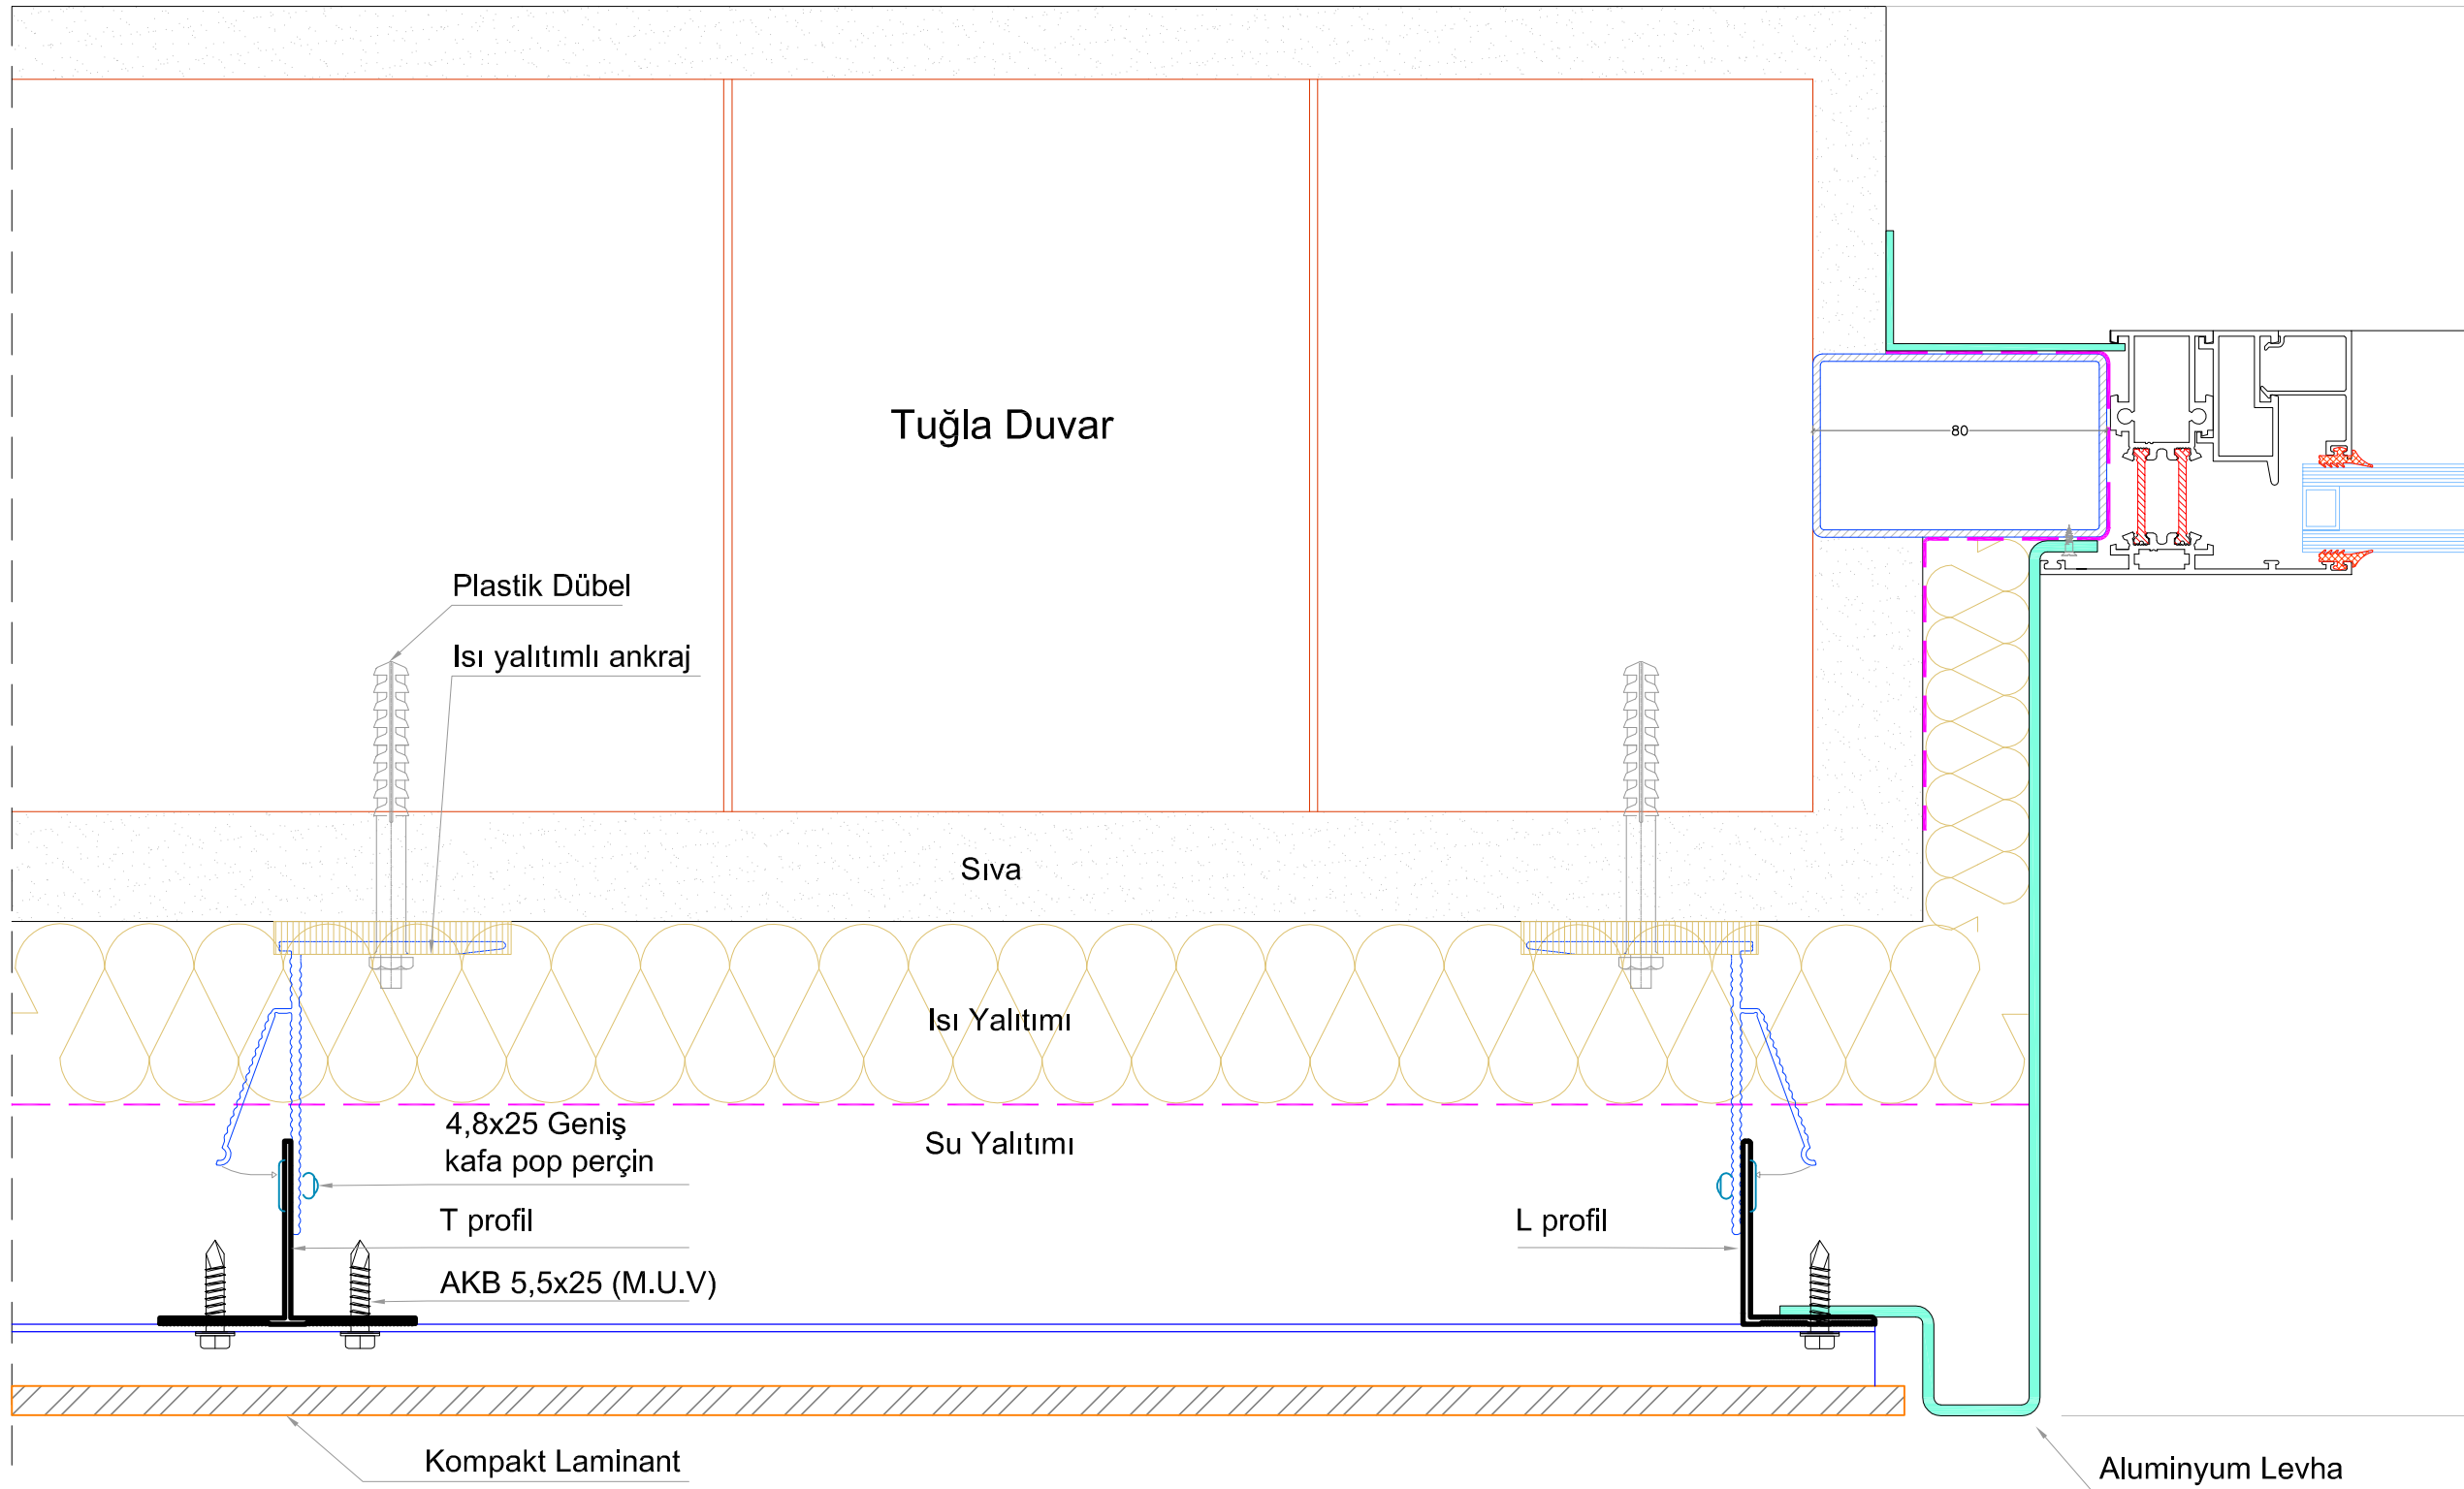

Ags Braket Hareketli

A x 61.8 x 80 mm
60 x 61.8 x 80 mm
80 x 61.8 x 80 mm
100 x 61.8 x 80 mm
120 x 61.8 x 80 mm
140 x 61.8 x 80 mm
160 x 61.8 x 80 mm
180 x 61.8 x 80 mm

Ags Braket Hareketli

Ags Hareketli Braket

Ags Sabit Braket

AGS BRAKET 4mm

Ags Braket Hareketli

A x 61.8 x 80 mm
60 x 61.8 x 80 mm
80 x 61.8 x 80 mm
100 x 61.8 x 80 mm
120 x 61.8 x 80 mm
140 x 61.8 x 80 mm
160 x 61.8 x 80 mm
180 x 61.8 x 80 mm

Ags Braket Sabit

A x 61.8 x 150 mm
60 x 61.8 x 150 mm
80 x 61.8 x 150 mm
100 x 61.8 x 150 mm
120 x 61.8 x 150 mm
140 x 61.8 x 150 mm
160 x 61.8 x 150 mm
180 x 61.8 x 150 mm

Ags Braket Hareketli

Ags Braket Sabit

DETAY A

DETAY B