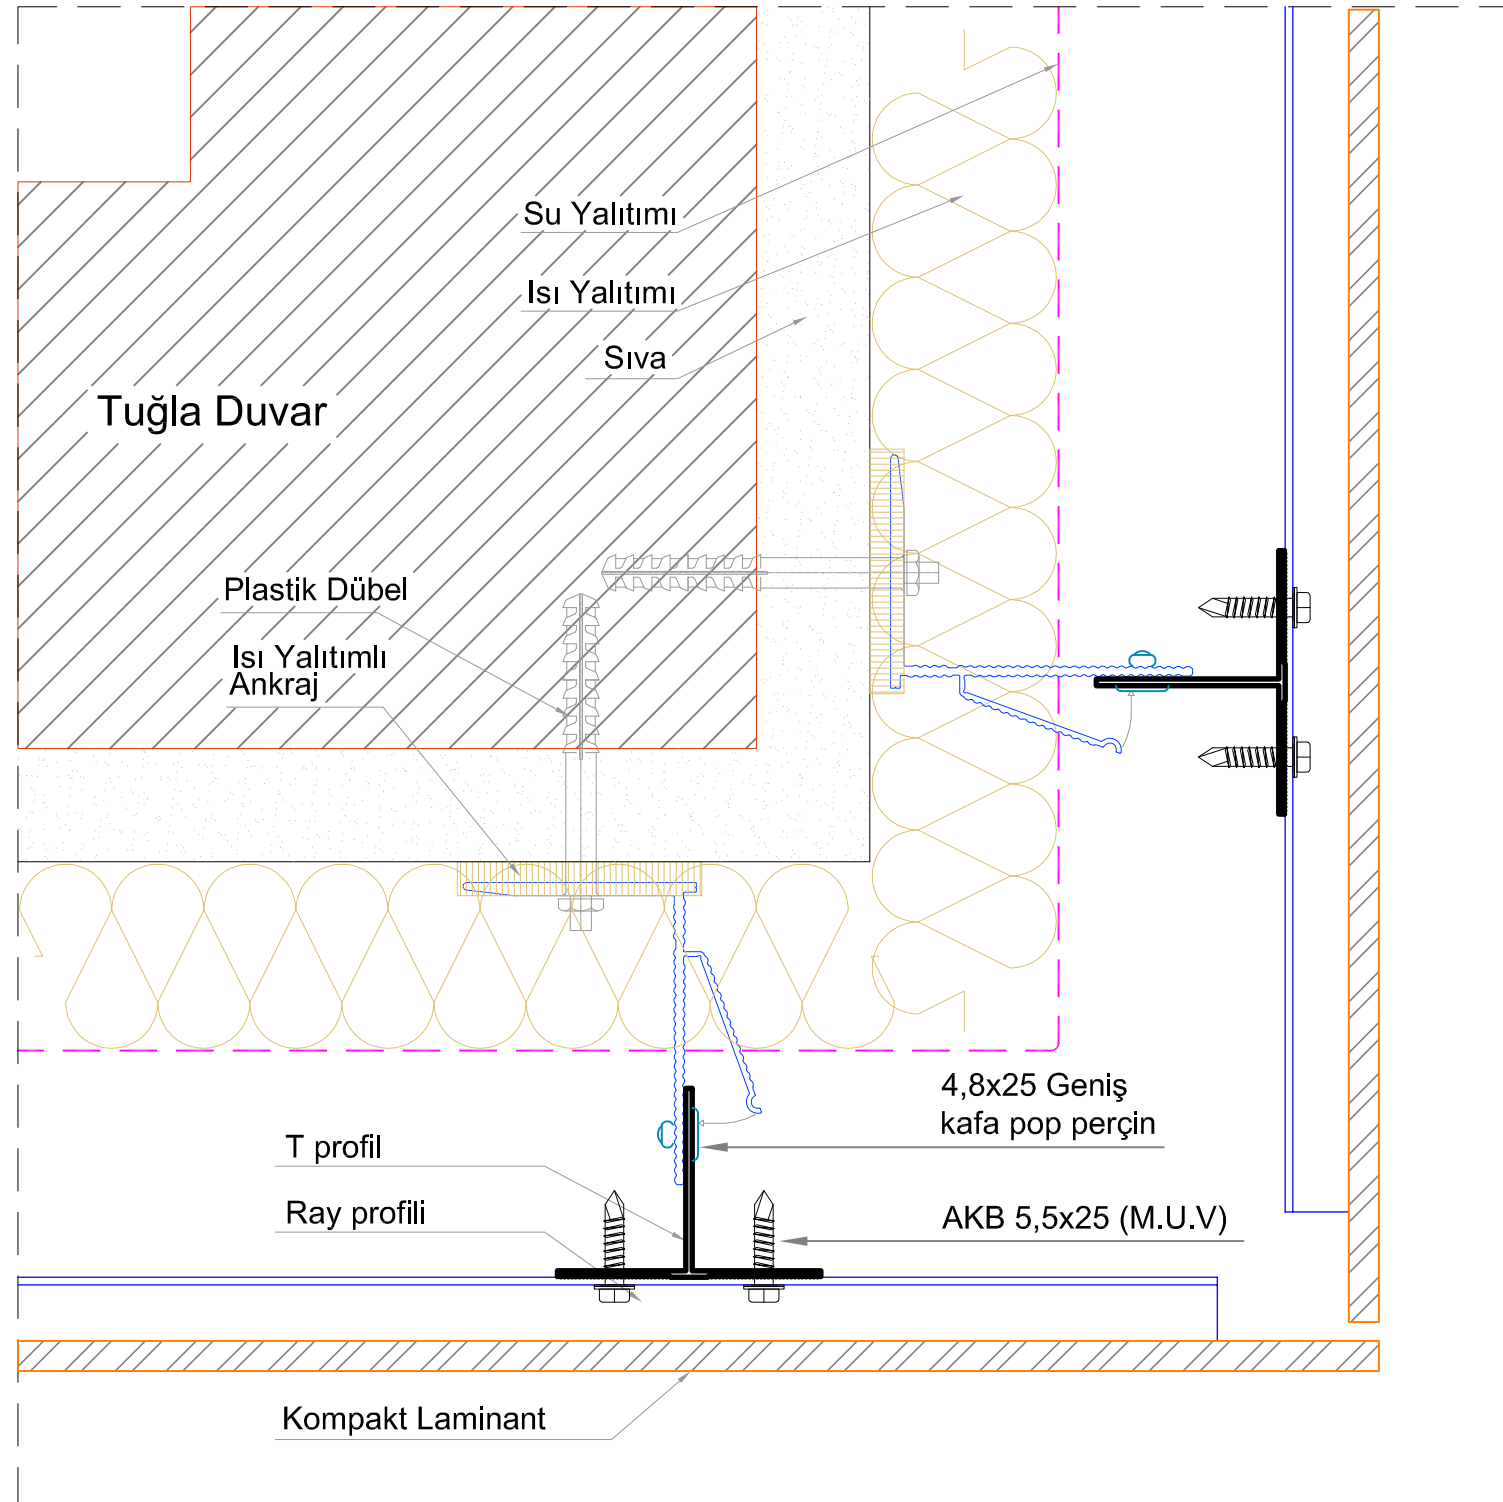

Ags Braket Hareketli

A x 61.8 x 80 mm
60 x 61.8 x 80 mm
80 x 61.8 x 80 mm
100 x 61.8 x 80 mm
120 x 61.8 x 80 mm
140 x 61.8 x 80 mm
160 x 61.8 x 80 mm
180 x 61.8 x 80 mm

Ags Braket Hareketli

Ags Hareketli Braket

Ags Sabit Braket

AGS BRAKET 4mm

Ags Braket Hareketli

A x 61.8 x 80 mm
60 x 61.8 x 80 mm
80 x 61.8 x 80 mm
100 x 61.8 x 80 mm
120 x 61.8 x 80 mm
140 x 61.8 x 80 mm
160 x 61.8 x 80 mm
180 x 61.8 x 80 mm

Ags Braket Sabit

A x 61.8 x 150 mm
60 x 61.8 x 150 mm
80 x 61.8 x 150 mm
100 x 61.8 x 150 mm
120 x 61.8 x 150 mm
140 x 61.8 x 150 mm
160 x 61.8 x 150 mm
180 x 61.8 x 150 mm

Ags Braket Hareketli

Ags Braket Sabit

DETAY A

DETAY B