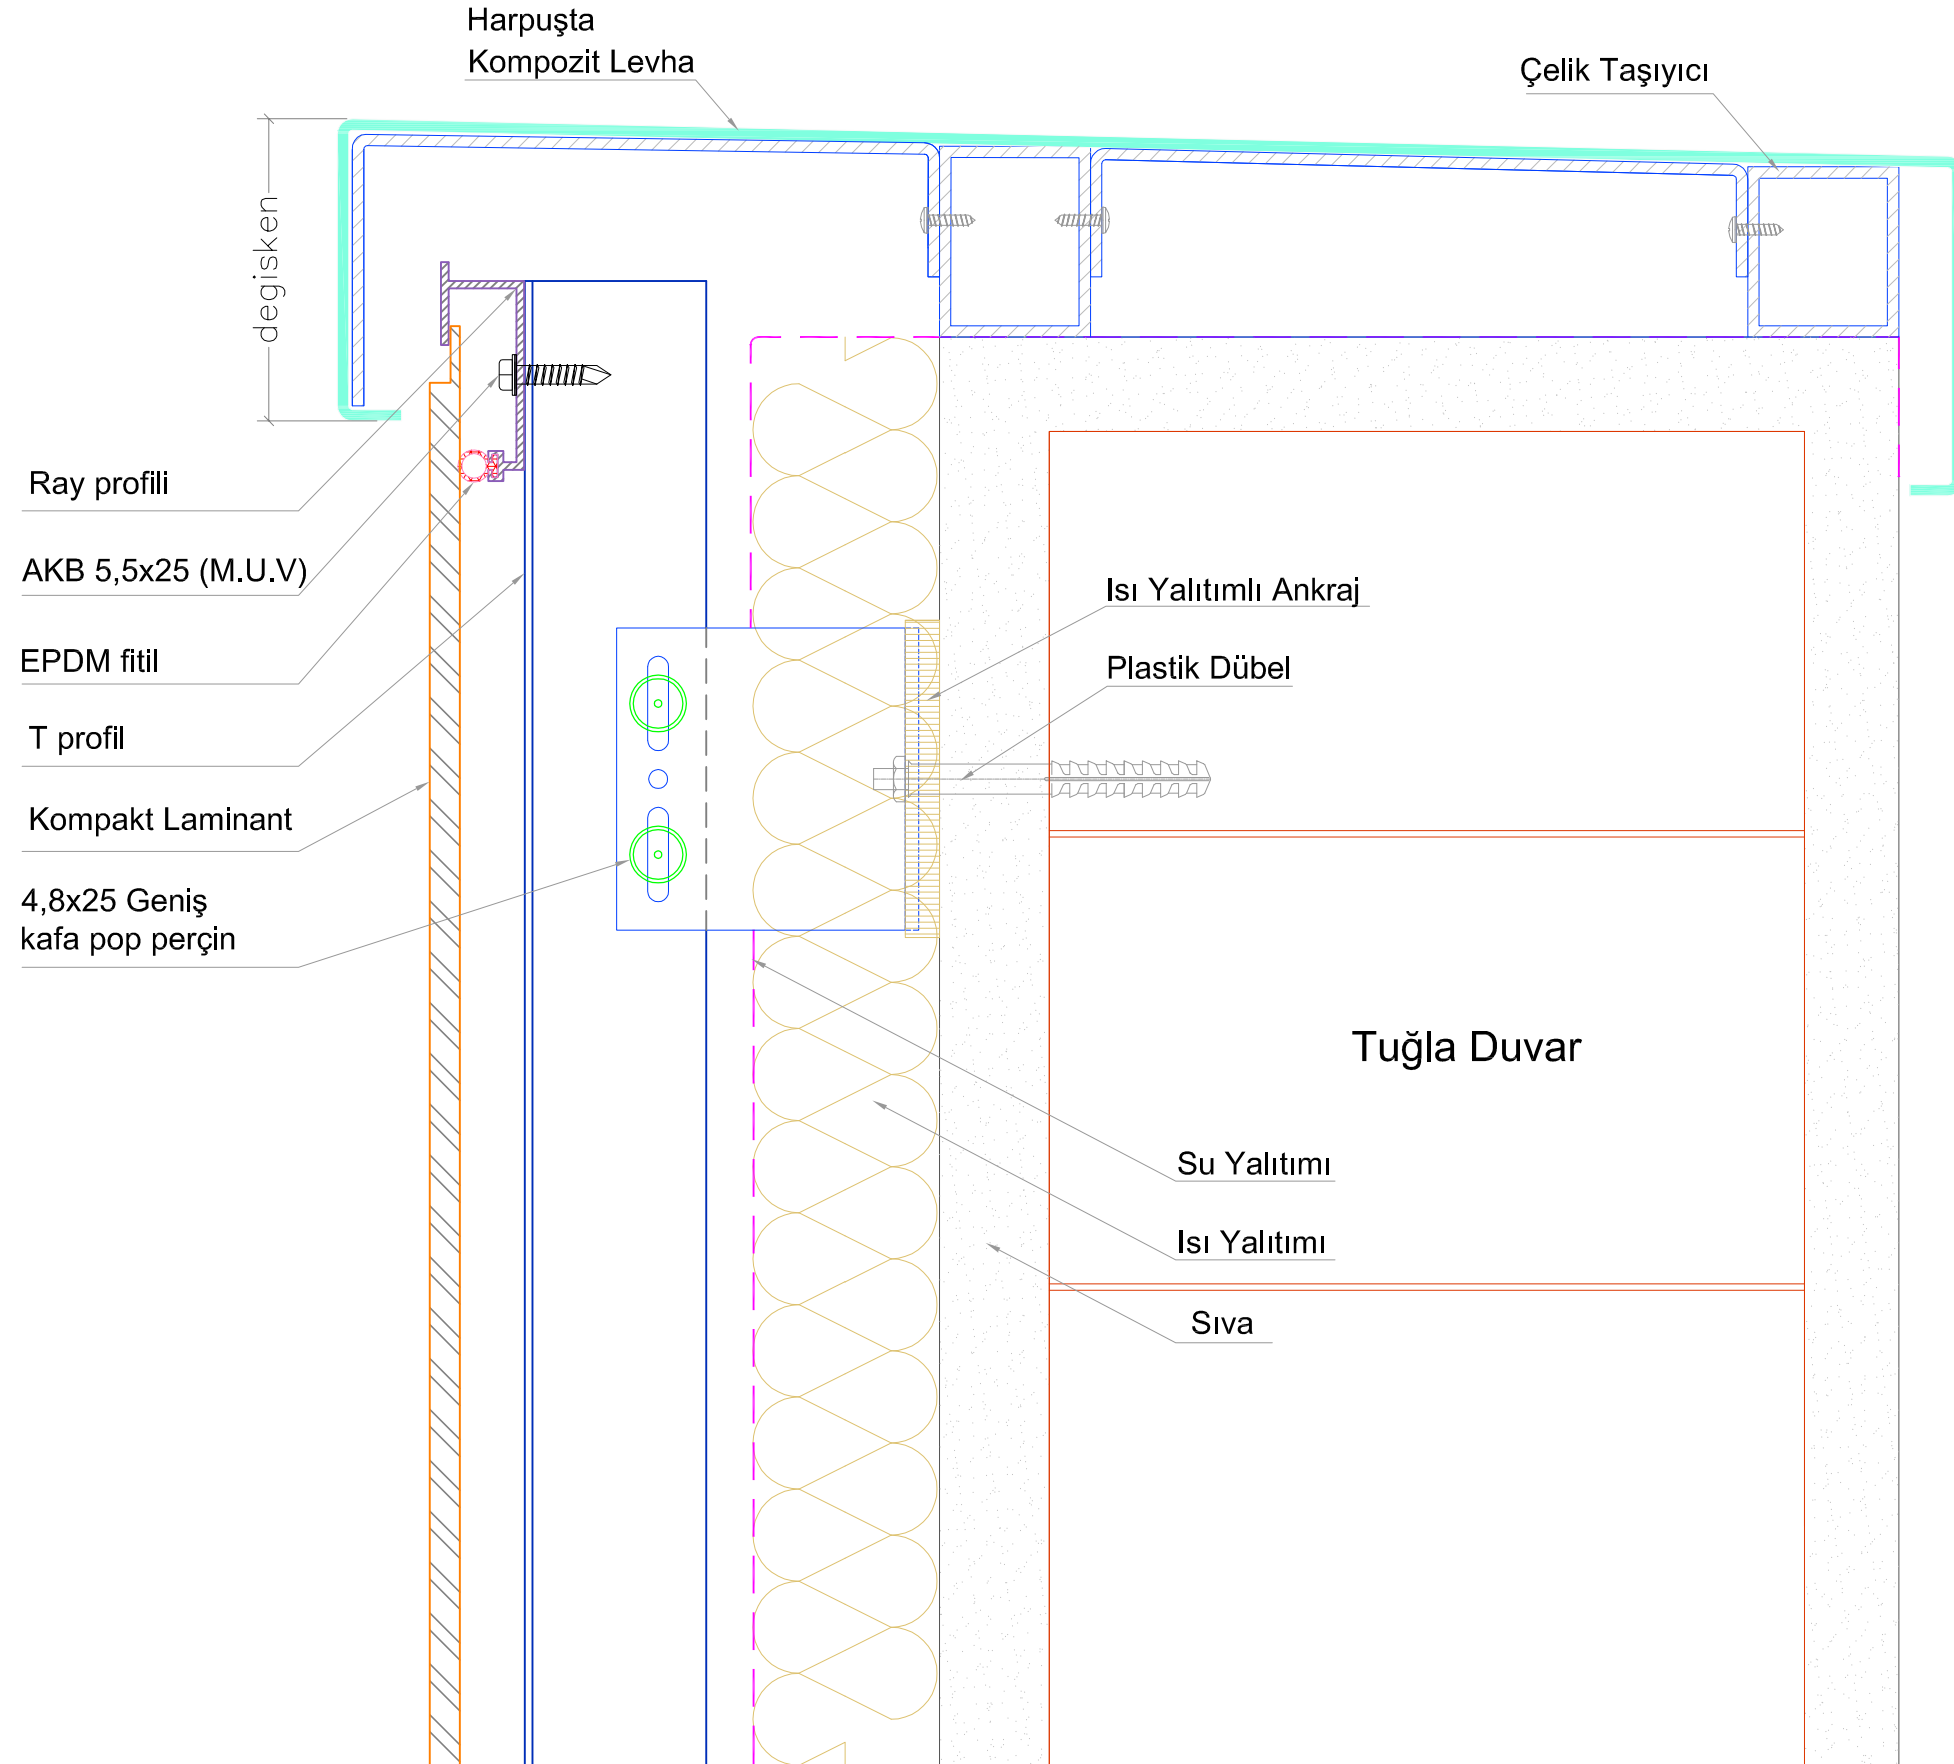

Ags Braket Hareketli

A x 61.8 x 80 mm
60 x 61.8 x 80 mm
80 x 61.8 x 80 mm
100 x 61.8 x 80 mm
120 x 61.8 x 80 mm
140 x 61.8 x 80 mm
160 x 61.8 x 80 mm
180 x 61.8 x 80 mm

Ags Braket Hareketli

Ags Hareketli Braket

Ags Sabit Braket

AGS BRAKET 4mm

Ags Braket Hareketli

A x 61.8 x 80 mm
60 x 61.8 x 80 mm
80 x 61.8 x 80 mm
100 x 61.8 x 80 mm
120 x 61.8 x 80 mm
140 x 61.8 x 80 mm
160 x 61.8 x 80 mm
180 x 61.8 x 80 mm

Ags Braket Sabit

A x 61.8 x 150 mm
60 x 61.8 x 150 mm
80 x 61.8 x 150 mm
100 x 61.8 x 150 mm
120 x 61.8 x 150 mm
140 x 61.8 x 150 mm
160 x 61.8 x 150 mm
180 x 61.8 x 150 mm

Ags Braket Hareketli

Ags Braket Sabit

DETAY A

DETAY B