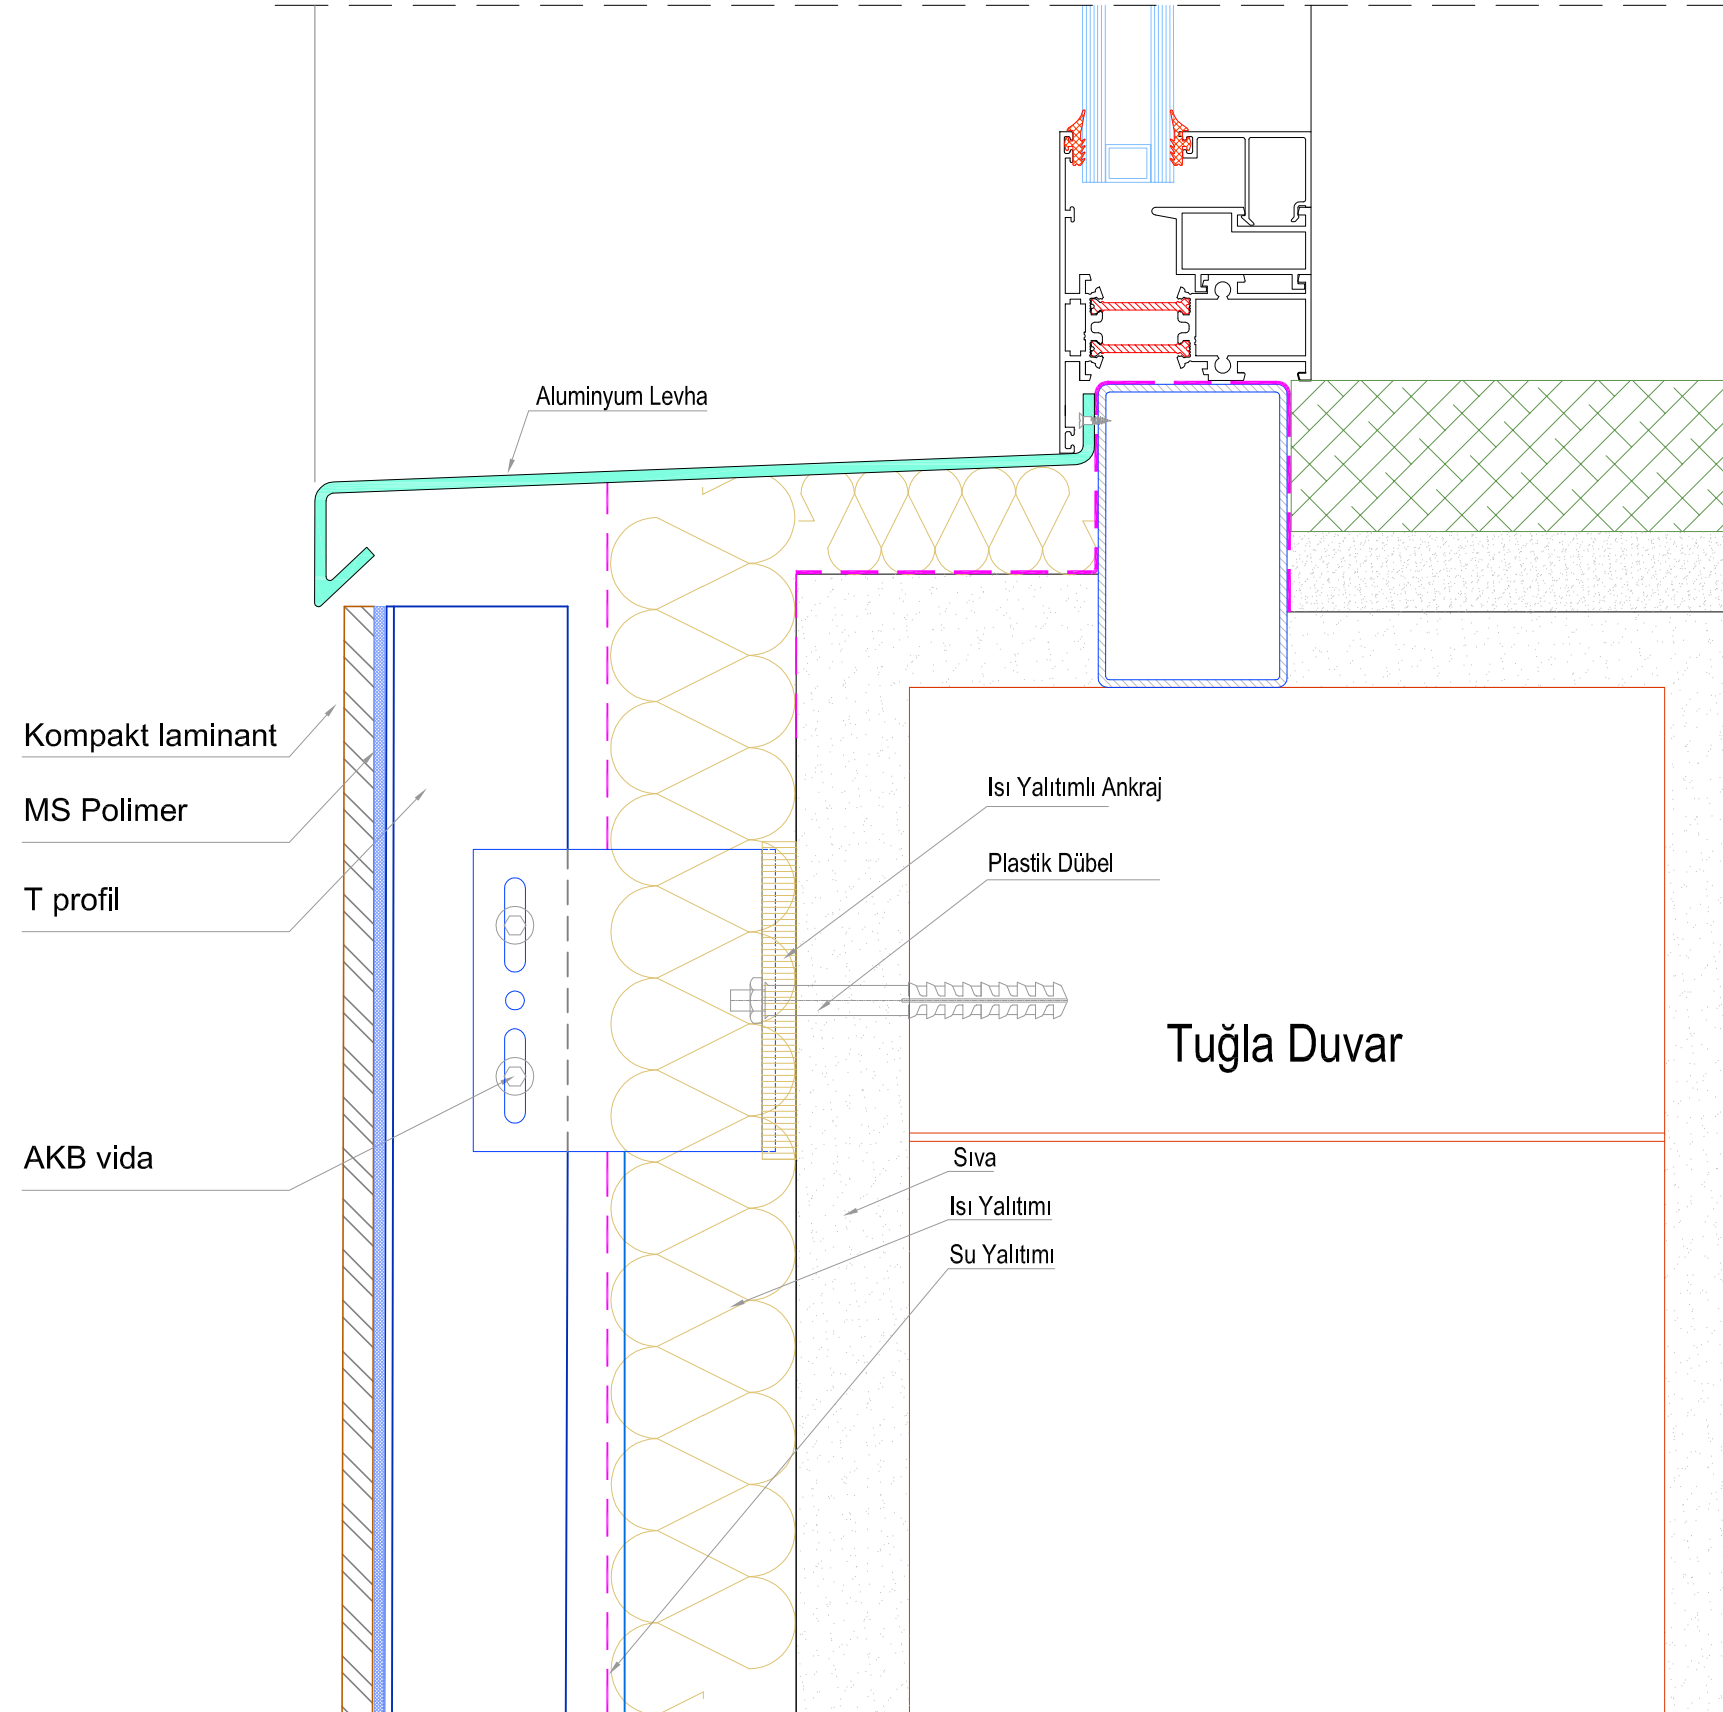

Ags Braket Hareketli

A x 61.8 x 80 mm
60 x 61.8 x 80 mm
80 x 61.8 x 80 mm
100 x 61.8 x 80 mm
120 x 61.8 x 80 mm
140 x 61.8 x 80 mm
160 x 61.8 x 80 mm
180 x 61.8 x 80 mm

Ags Braket Hareketli

Ags Hareketli Braket

Ags Sabit Braket

AGS BRAKET 4mm

Ags Braket Hareketli

A x 61.8 x 80 mm
60 x 61.8 x 80 mm
80 x 61.8 x 80 mm
100 x 61.8 x 80 mm
120 x 61.8 x 80 mm
140 x 61.8 x 80 mm
160 x 61.8 x 80 mm
180 x 61.8 x 80 mm

Ags Braket Sabit

A x 61.8 x 150 mm
60 x 61.8 x 150 mm
80 x 61.8 x 150 mm
100 x 61.8 x 150 mm
120 x 61.8 x 150 mm
140 x 61.8 x 150 mm
160 x 61.8 x 150 mm
180 x 61.8 x 150 mm

Ags Braket Hareketli

Ags Braket Sabit

DETAY A