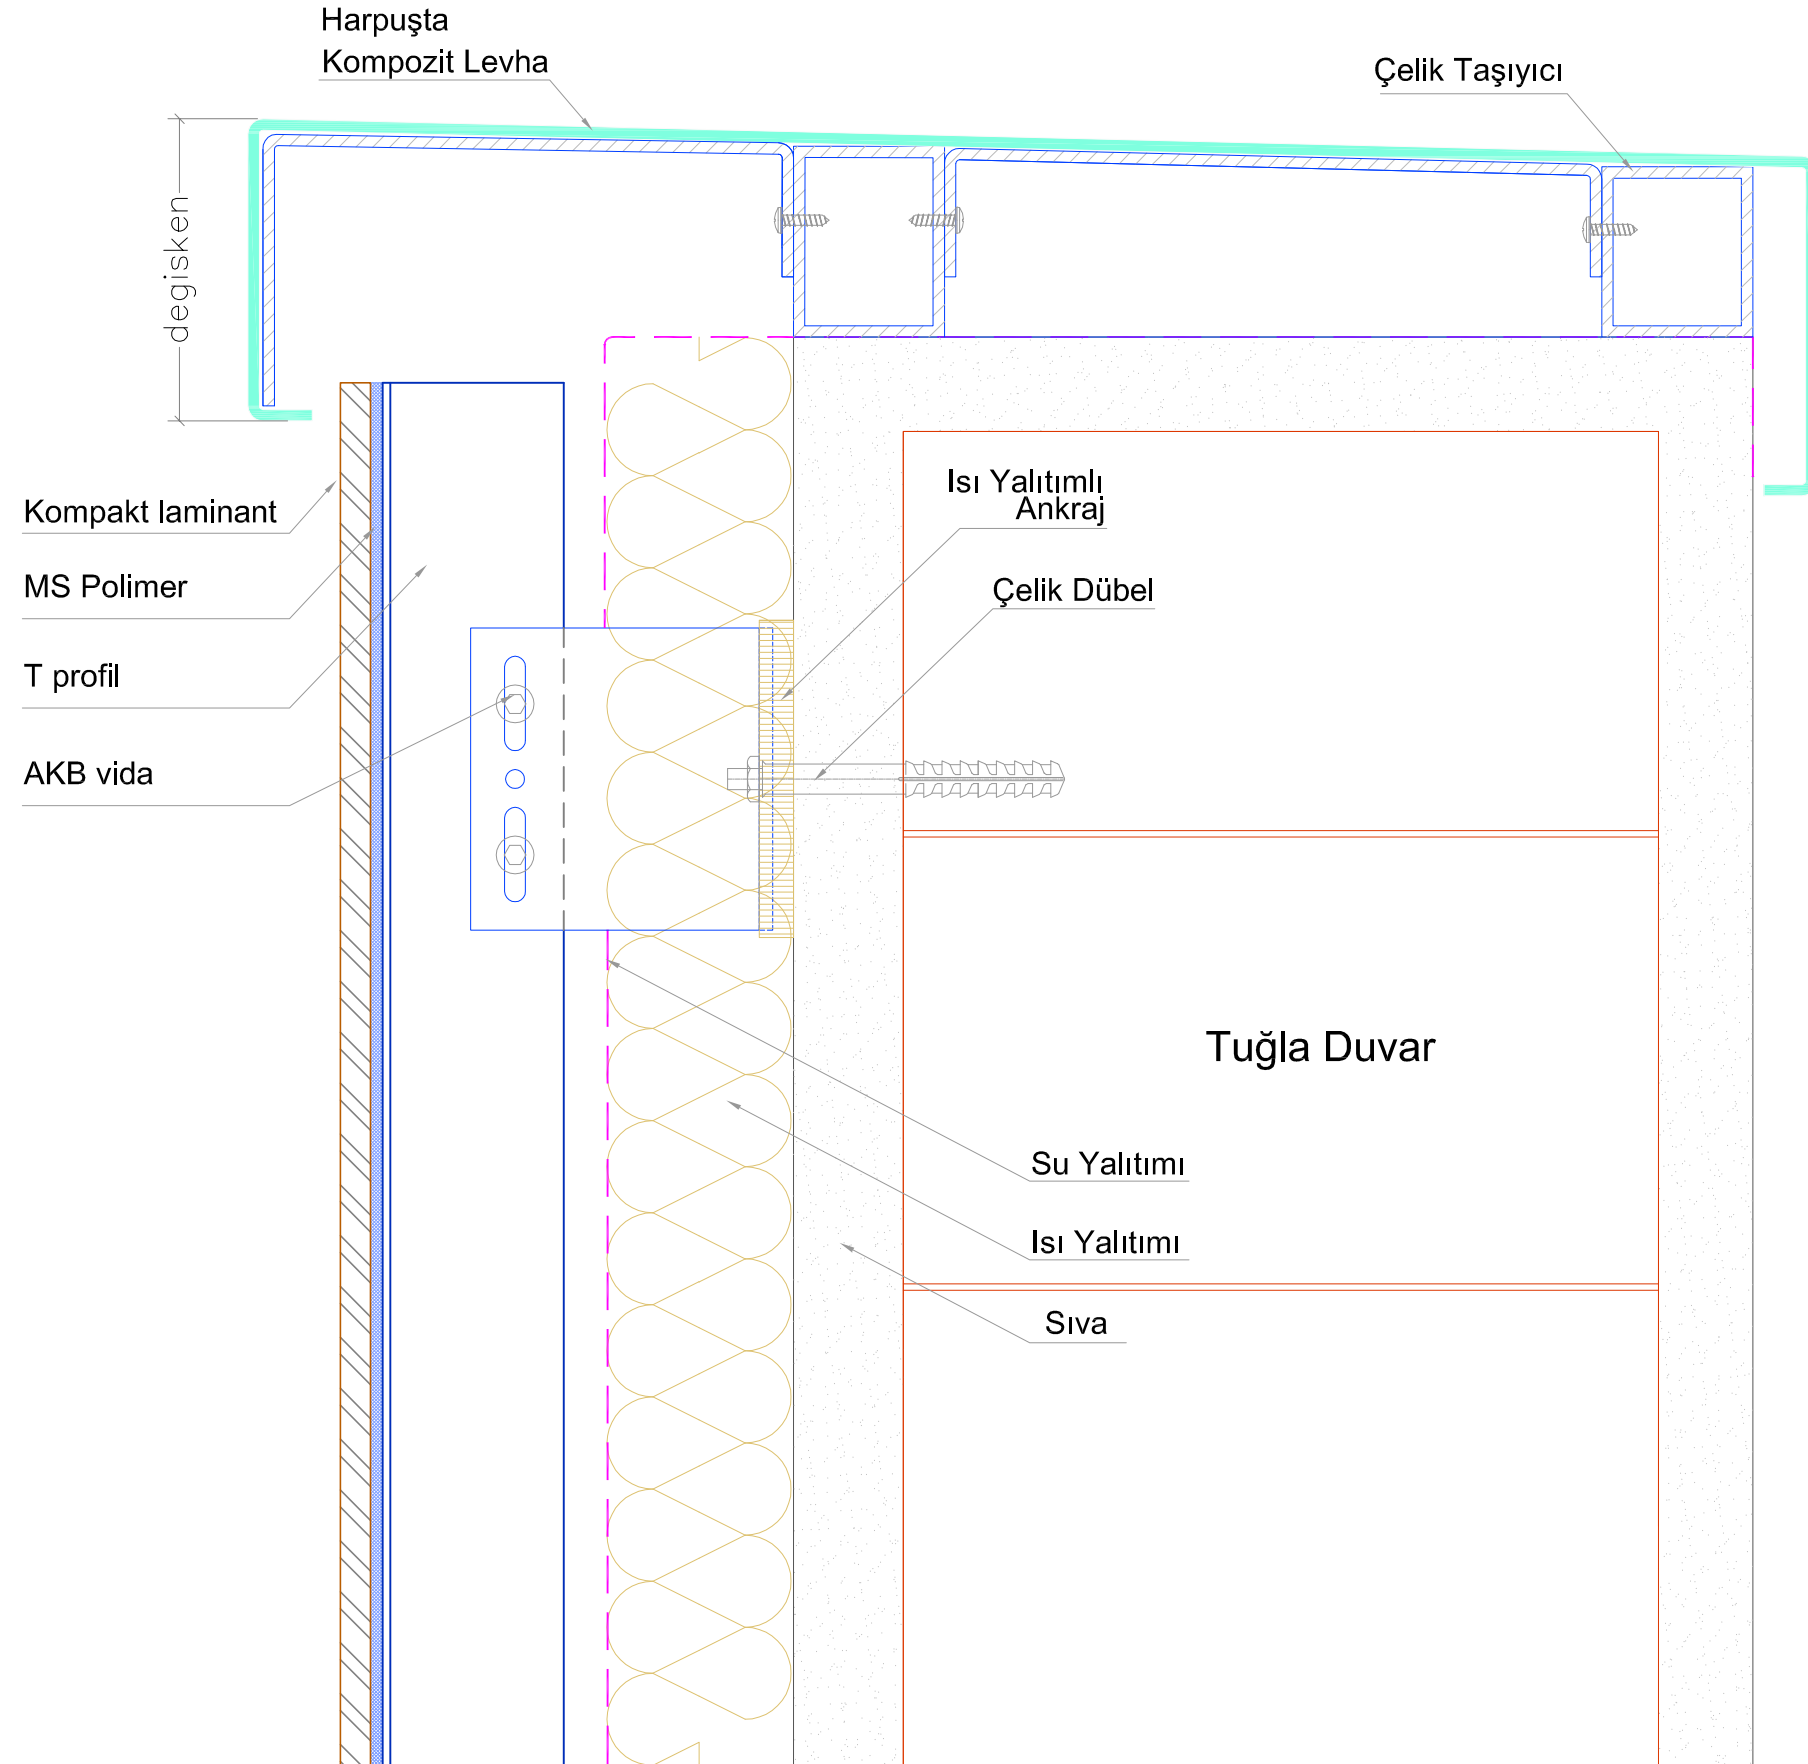

Ags Sabit Braket

AGS BRAKET 4mm

Ags Braket Hareketli

A x 61.8 x 80 mm
60 x 61.8 x 80 mm
80 x 61.8 x 80 mm
100 x 61.8 x 80 mm
120 x 61.8 x 80 mm
140 x 61.8 x 80 mm
160 x 61.8 x 80 mm
180 x 61.8 x 80 mm

Ags Braket Sabit

A x 61.8 x 150 mm
60 x 61.8 x 150 mm
80 x 61.8 x 150 mm
100 x 61.8 x 150 mm
120 x 61.8 x 150 mm
140 x 61.8 x 150 mm
160 x 61.8 x 150 mm
180 x 61.8 x 150 mm

Ags Braket Hareketli

Ags Braket Sabit

DETAY A