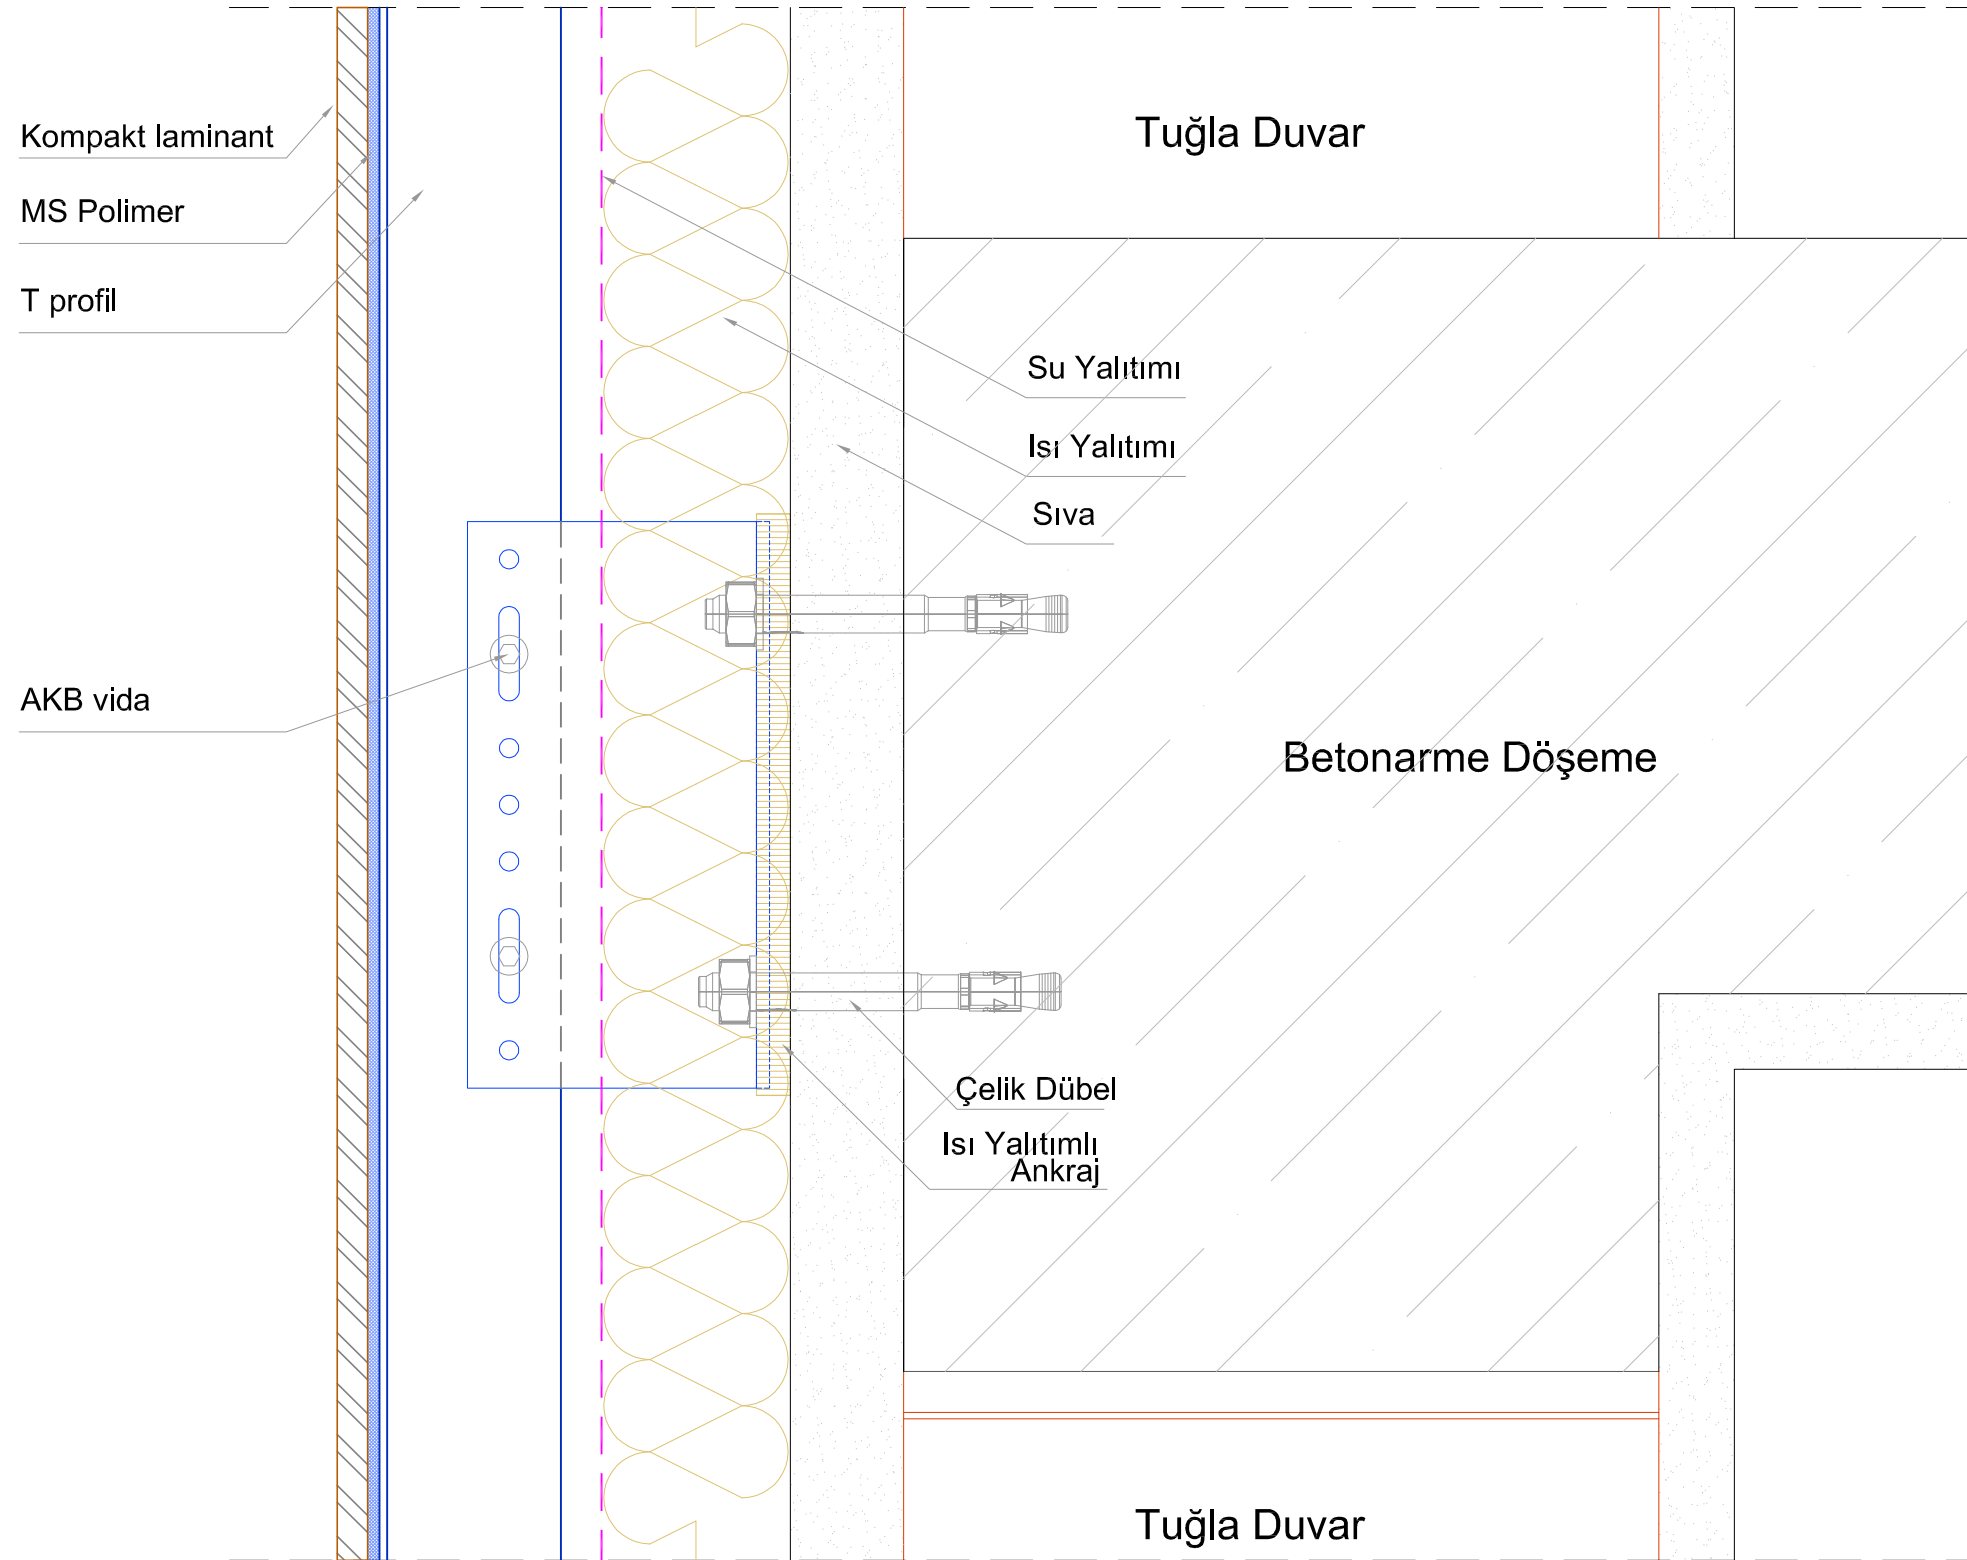

Ags Braket Hareketli

A x 61.8 x 80 mm
60 x 61.8 x 80 mm
80 x 61.8 x 80 mm
100 x 61.8 x 80 mm
120 x 61.8 x 80 mm
140 x 61.8 x 80 mm
160 x 61.8 x 80 mm
180 x 61.8 x 80 mm

Ags Braket Hareketli

Ags Hareketli Braket

Ags Sabit Braket

AGS BRAKET 4mm

Ags Braket Hareketli

A x 61.8 x 80 mm
60 x 61.8 x 80 mm
80 x 61.8 x 80 mm
100 x 61.8 x 80 mm
120 x 61.8 x 80 mm
140 x 61.8 x 80 mm
160 x 61.8 x 80 mm
180 x 61.8 x 80 mm

Ags Braket Sabit

A x 61.8 x 150 mm
60 x 61.8 x 150 mm
80 x 61.8 x 150 mm
100 x 61.8 x 150 mm
120 x 61.8 x 150 mm
140 x 61.8 x 150 mm
160 x 61.8 x 150 mm
180 x 61.8 x 150 mm

Ags Braket Hareketli

Ags Braket Sabit

DETAY A