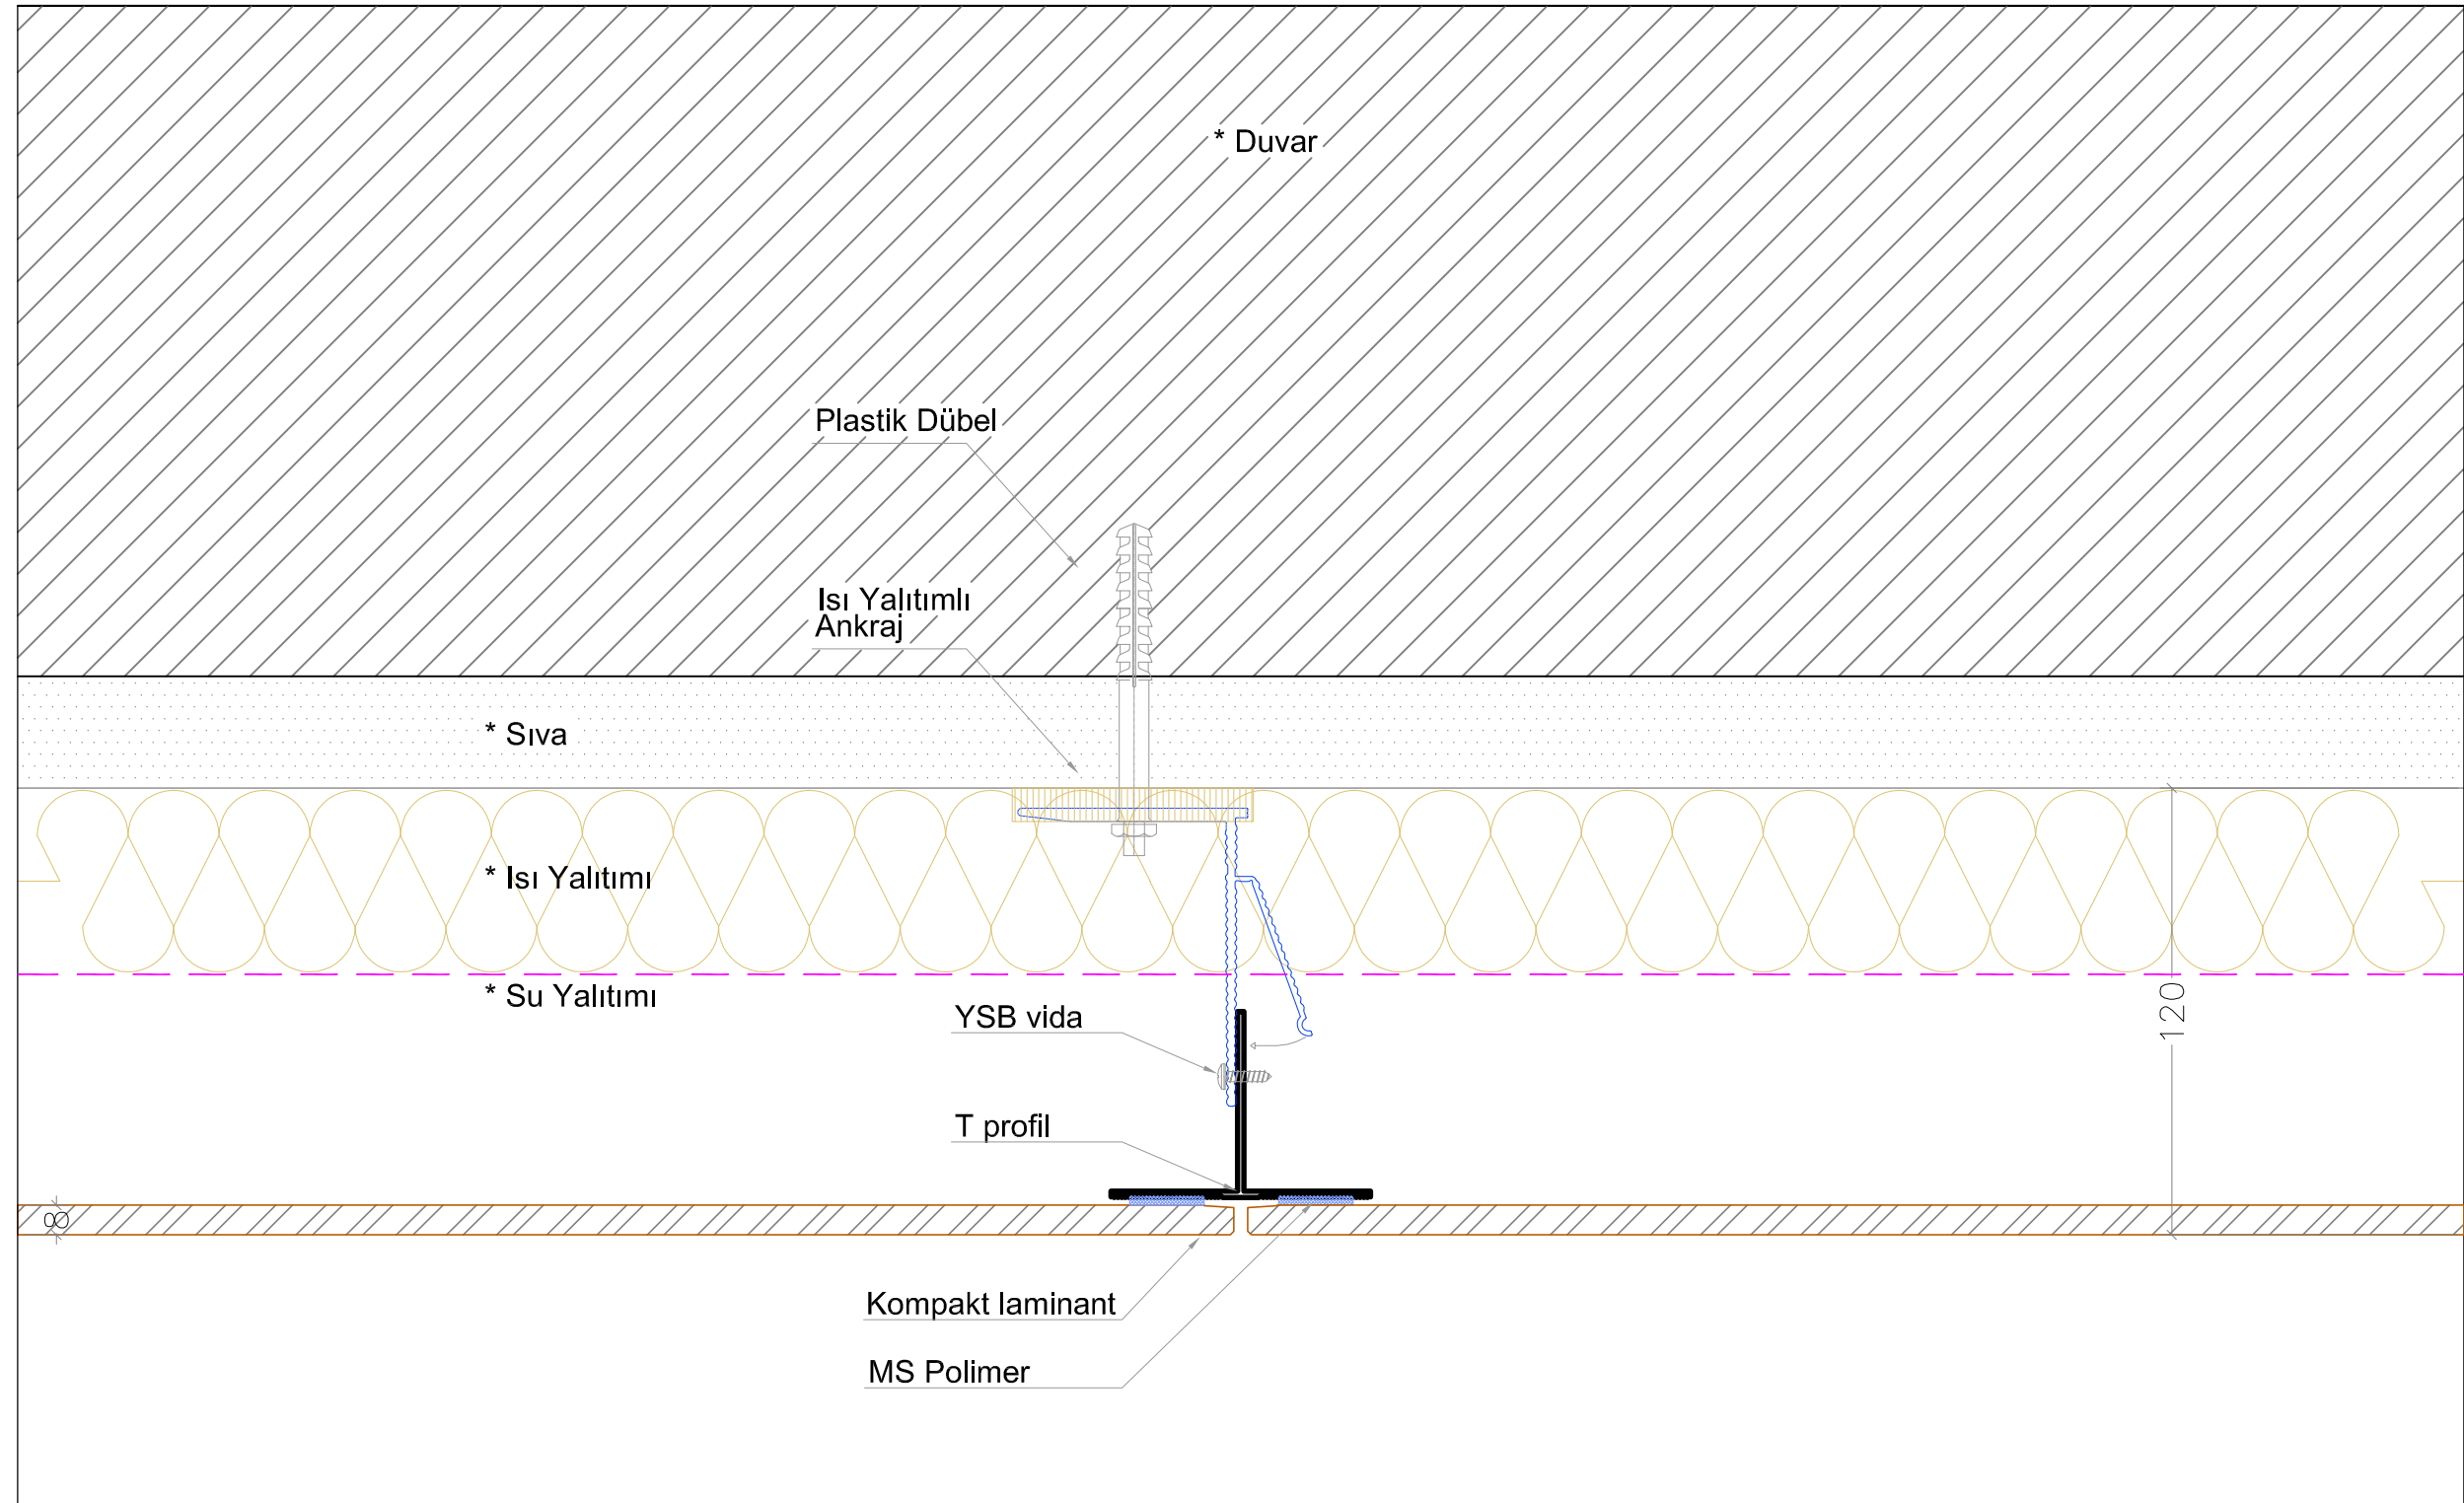

Ags Braket Hareketli

A x 61.8 x 80 mm
60 x 61.8 x 80 mm
80 x 61.8 x 80 mm
100 x 61.8 x 80 mm
120 x 61.8 x 80 mm
140 x 61.8 x 80 mm
160 x 61.8 x 80 mm
180 x 61.8 x 80 mm

Ags Braket Hareketli

Ags Hareketli Braket

Ags Sabit Braket

AGS BRAKET 4mm

Ags Braket Hareketli

A x 61.8 x 80 mm
60 x 61.8 x 80 mm
80 x 61.8 x 80 mm
100 x 61.8 x 80 mm
120 x 61.8 x 80 mm
140 x 61.8 x 80 mm
160 x 61.8 x 80 mm
180 x 61.8 x 80 mm

Ags Braket Sabit

A x 61.8 x 150 mm
60 x 61.8 x 150 mm
80 x 61.8 x 150 mm
100 x 61.8 x 150 mm
120 x 61.8 x 150 mm
140 x 61.8 x 150 mm
160 x 61.8 x 150 mm
180 x 61.8 x 150 mm

Ags Braket Hareketli

Ags Braket Sabit

DETAY A