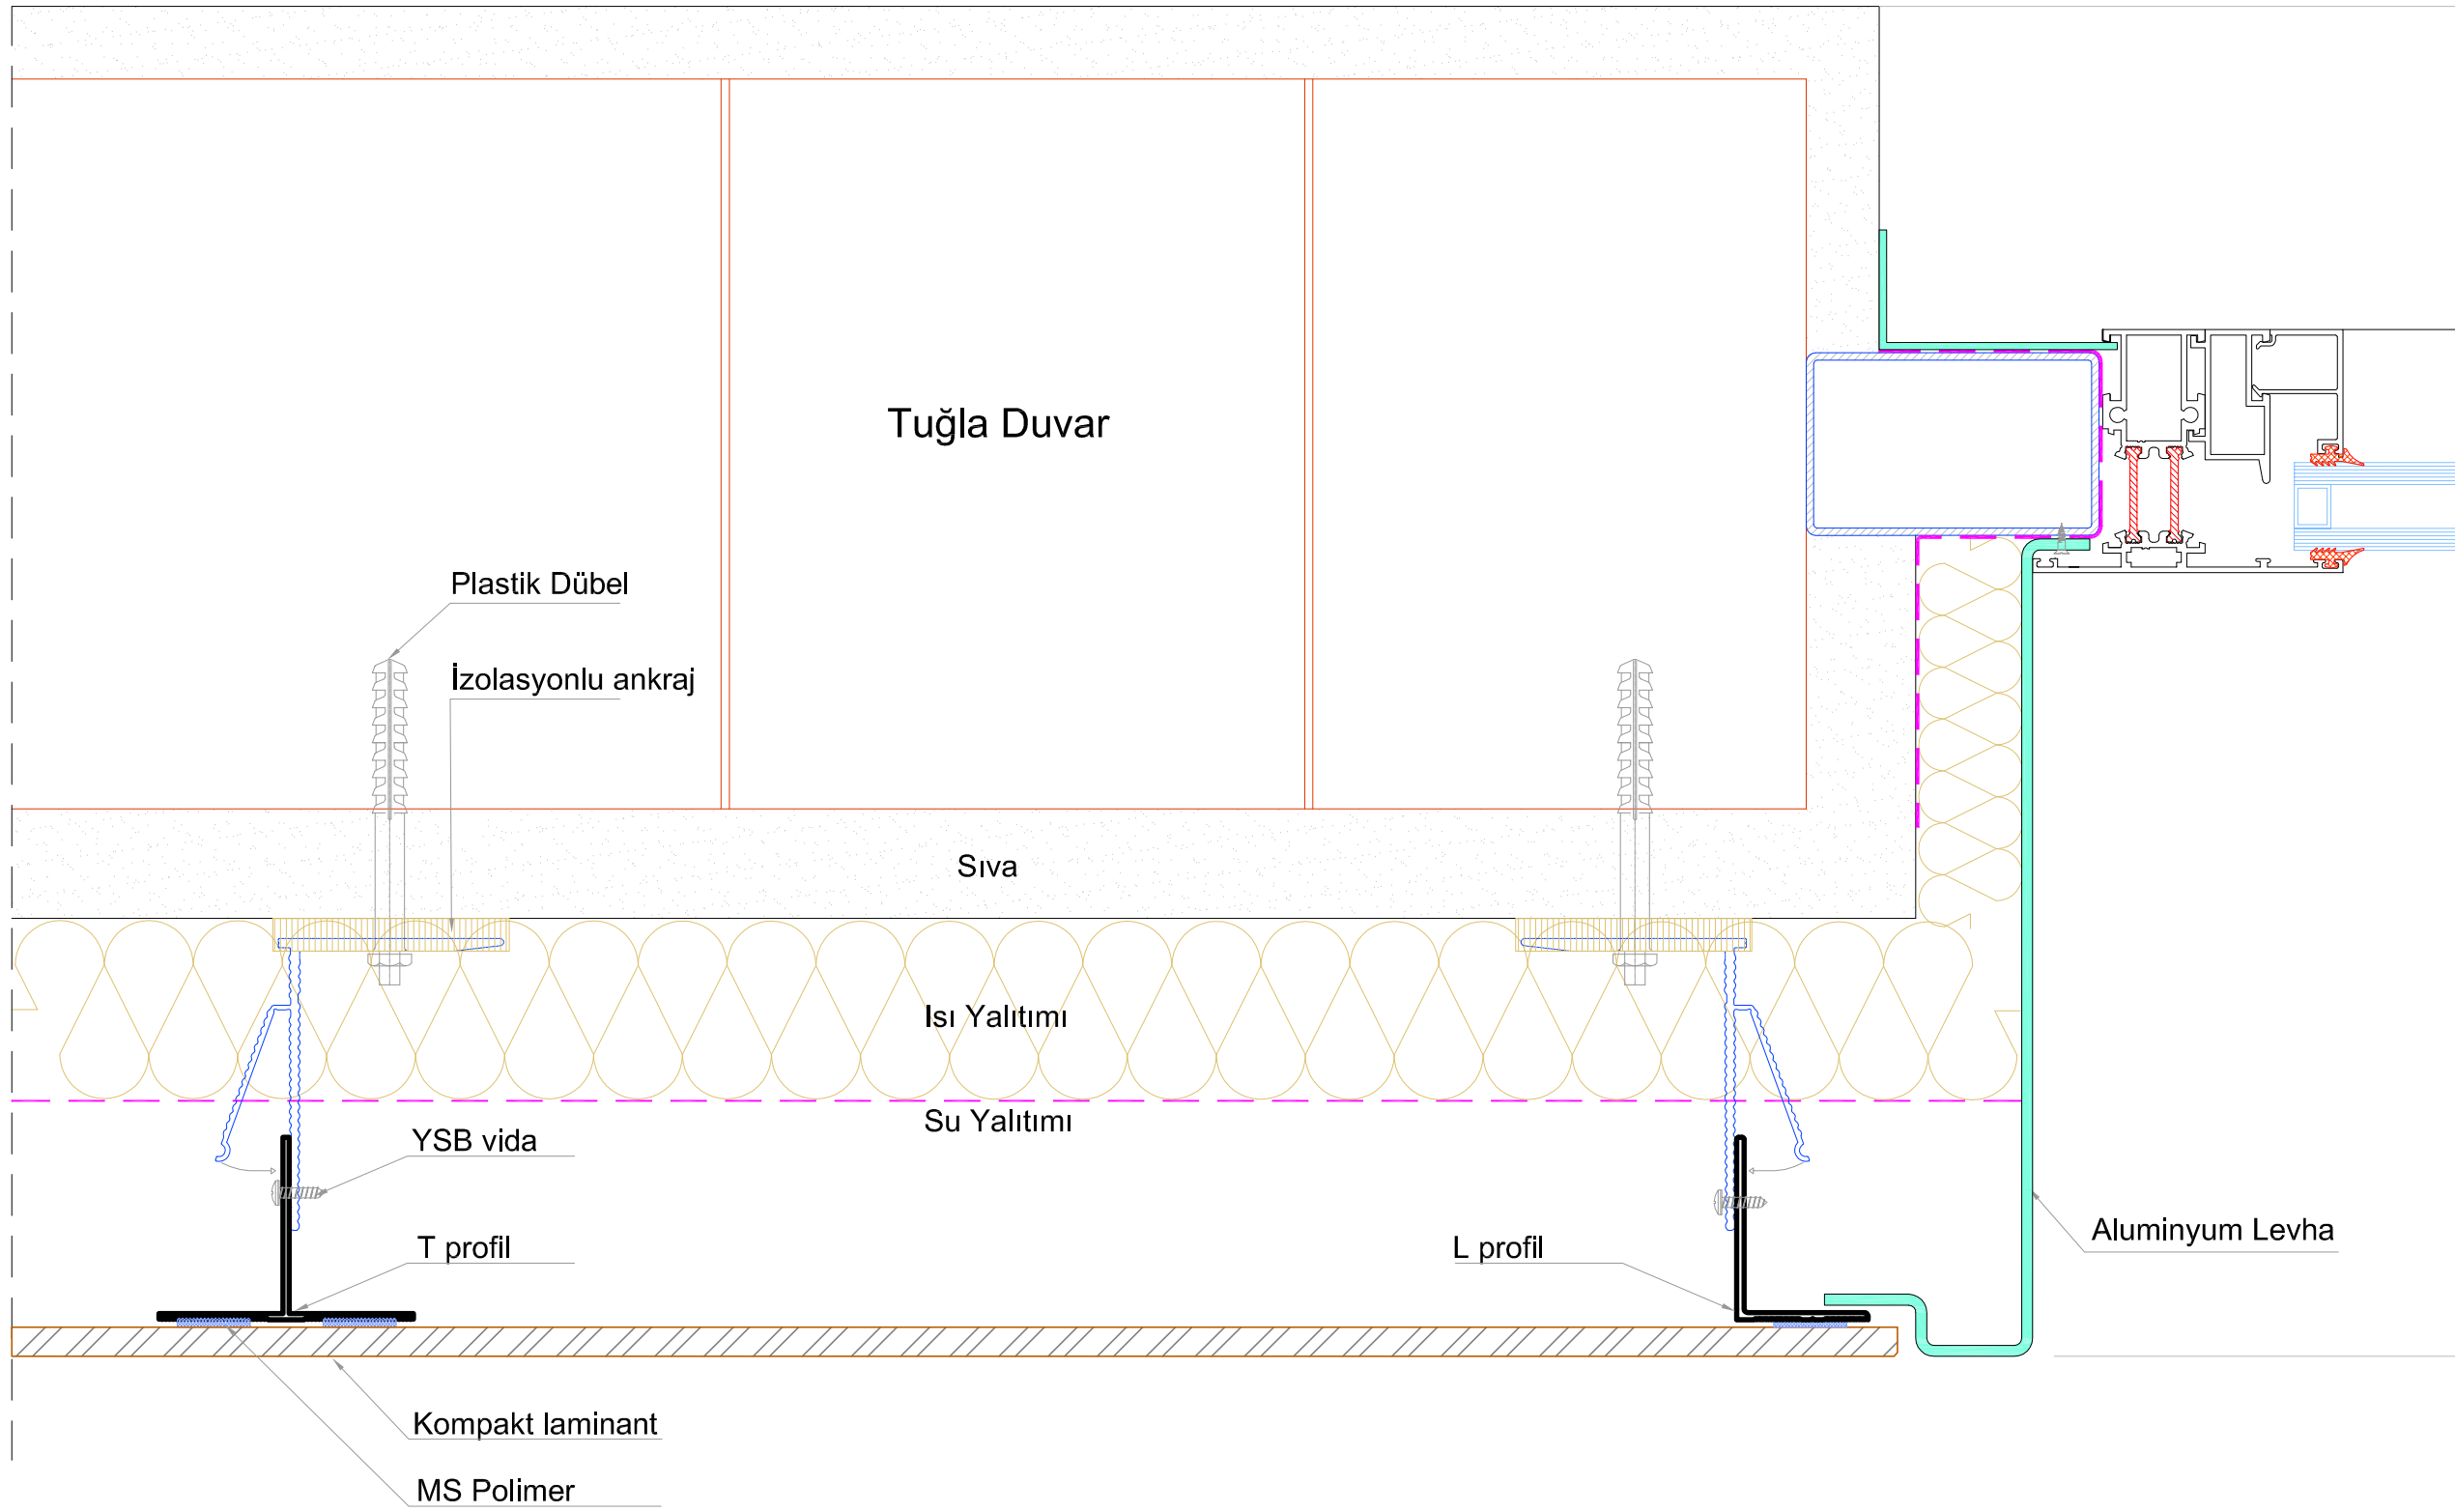

Ags Sabit Braket

AGS BRAKET 4mm

Ags Braket Hareketli

A x 61.8 x 80 mm
60 x 61.8 x 80 mm
80 x 61.8 x 80 mm
100 x 61.8 x 80 mm
120 x 61.8 x 80 mm
140 x 61.8 x 80 mm
160 x 61.8 x 80 mm
180 x 61.8 x 80 mm

Ags Braket Sabit

A x 61.8 x 150 mm
60 x 61.8 x 150 mm
80 x 61.8 x 150 mm
100 x 61.8 x 150 mm
120 x 61.8 x 150 mm
140 x 61.8 x 150 mm
160 x 61.8 x 150 mm
180 x 61.8 x 150 mm

Ags Braket Hareketli

Ags Braket Sabit

DETAY A