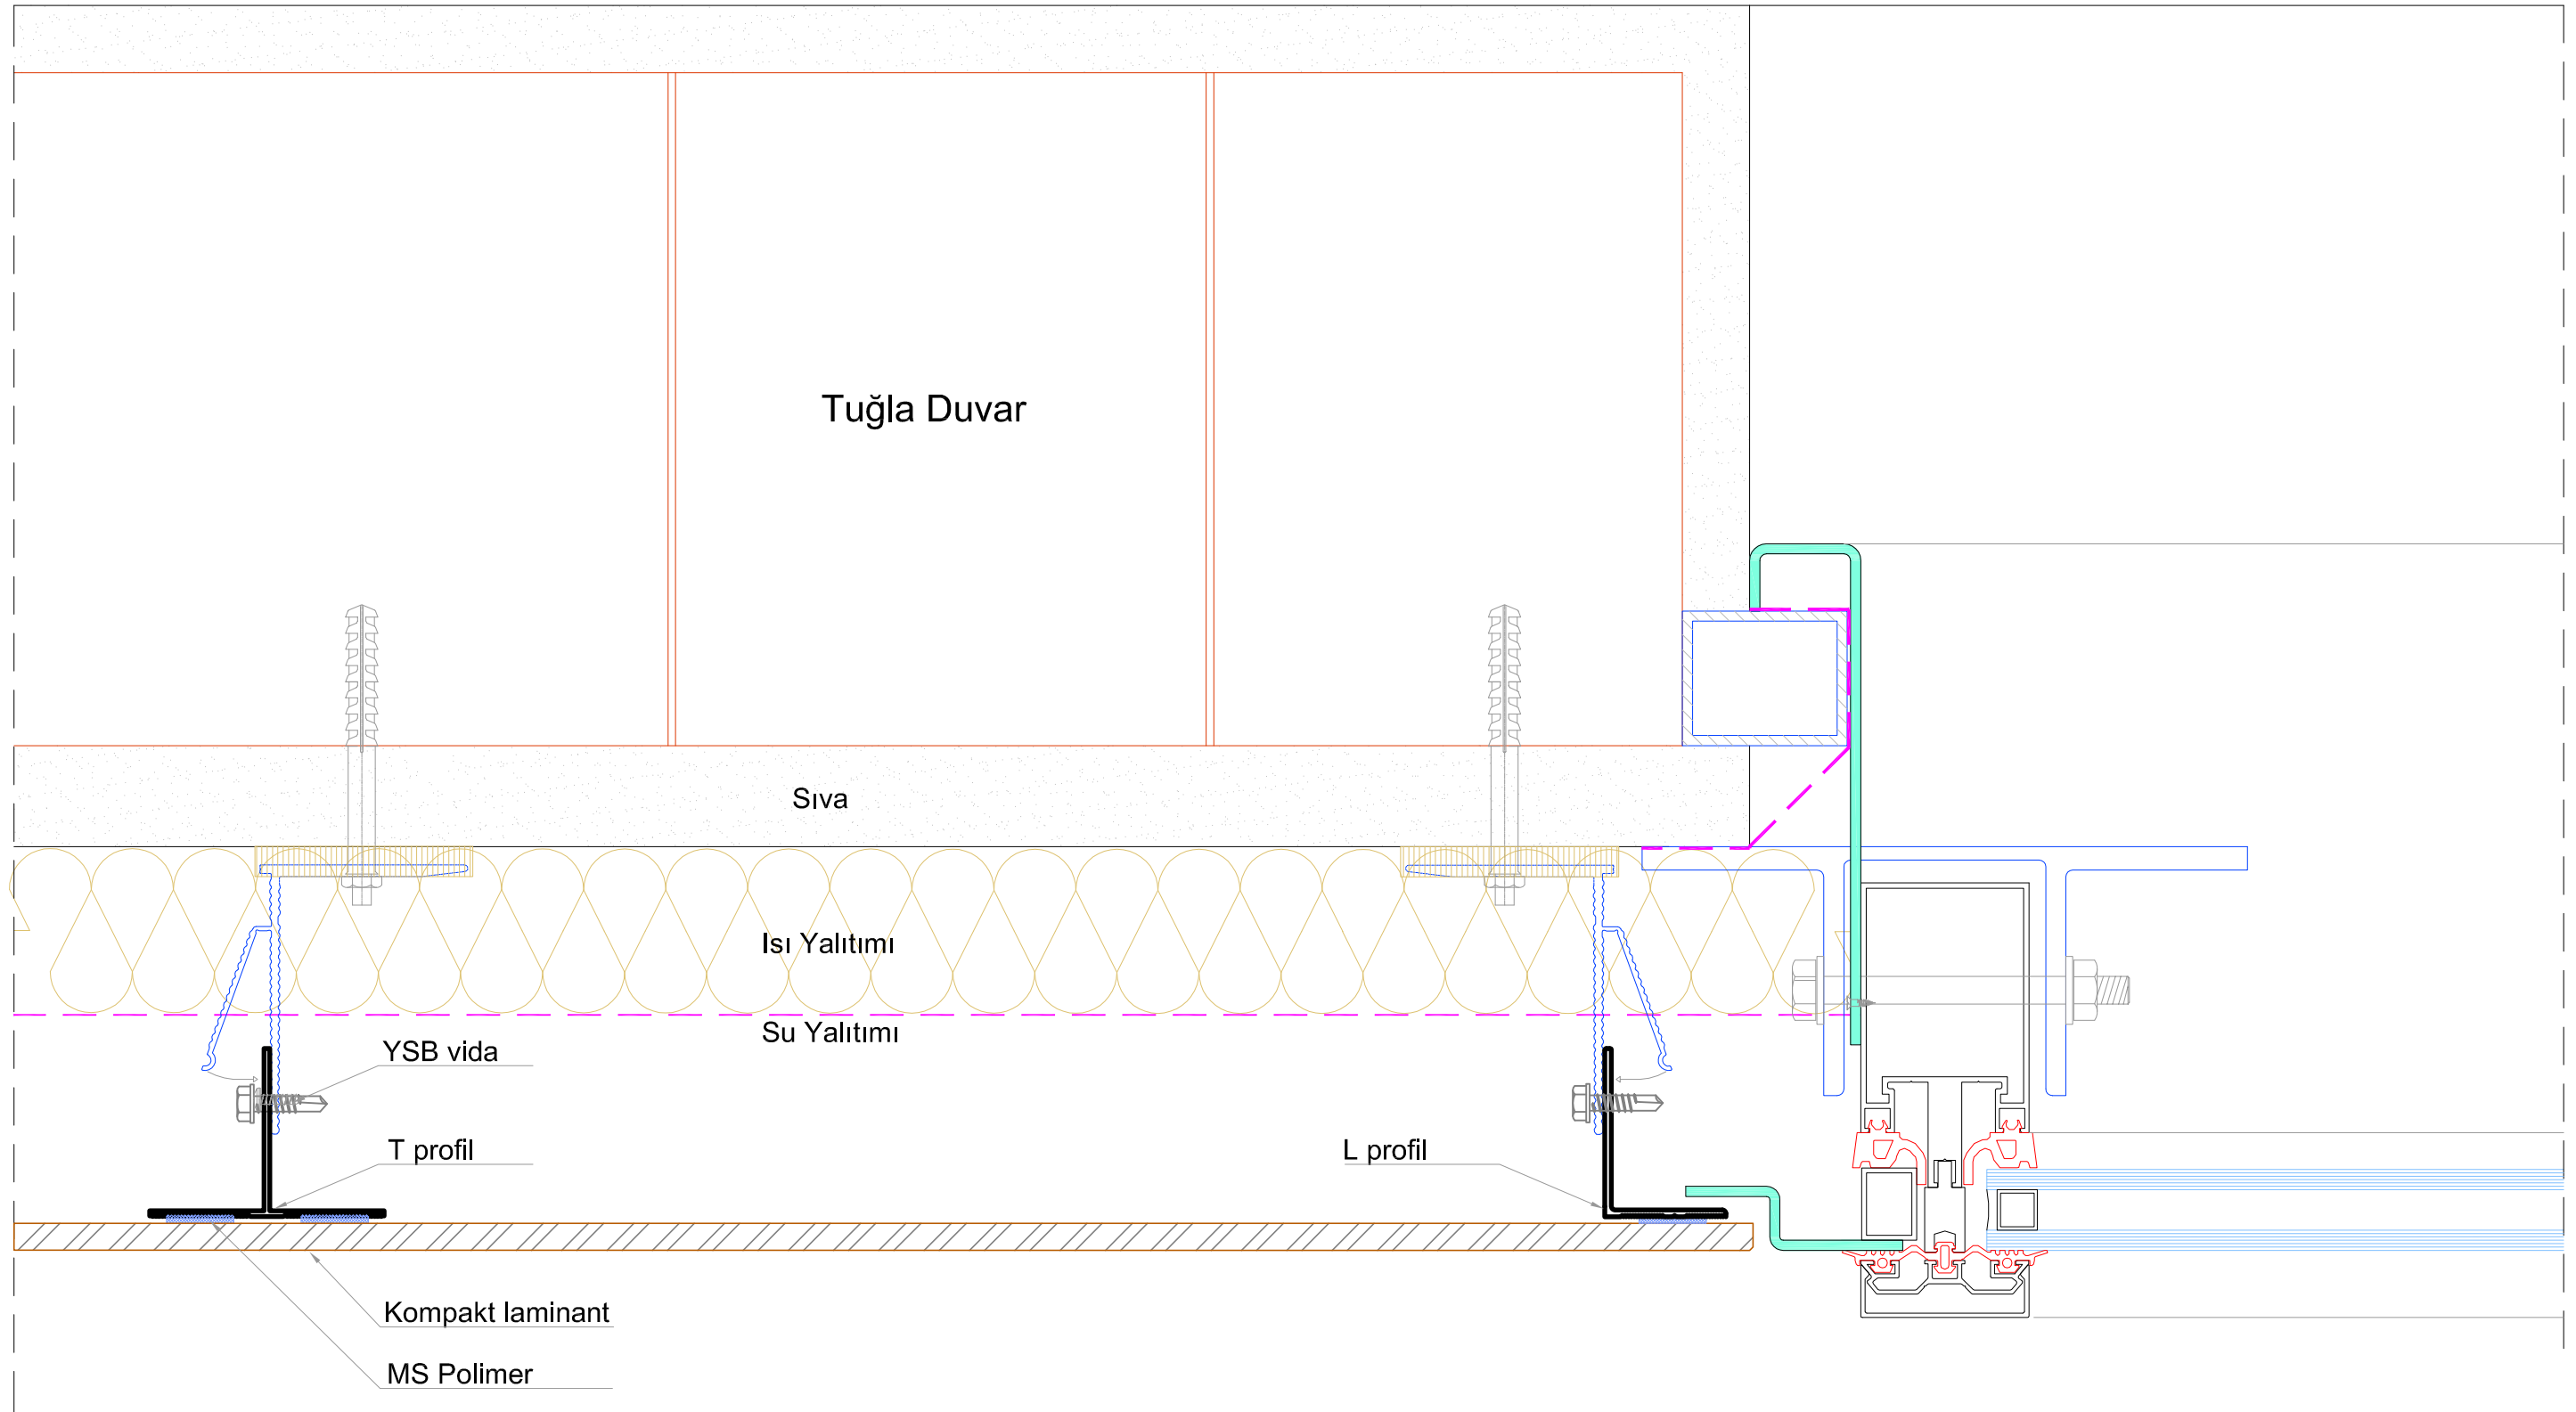

Ags Sabit Braket

AGS BRAKET 4mm

Ags Braket Hareketli

A x 61.8 x 80 mm
60 x 61.8 x 80 mm
80 x 61.8 x 80 mm
100 x 61.8 x 80 mm
120 x 61.8 x 80 mm
140 x 61.8 x 80 mm
160 x 61.8 x 80 mm
180 x 61.8 x 80 mm

Ags Braket Sabit

A x 61.8 x 150 mm
60 x 61.8 x 150 mm
80 x 61.8 x 150 mm
100 x 61.8 x 150 mm
120 x 61.8 x 150 mm
140 x 61.8 x 150 mm
160 x 61.8 x 150 mm
180 x 61.8 x 150 mm

Ags Braket Hareketli

Ags Braket Sabit

DETAY A