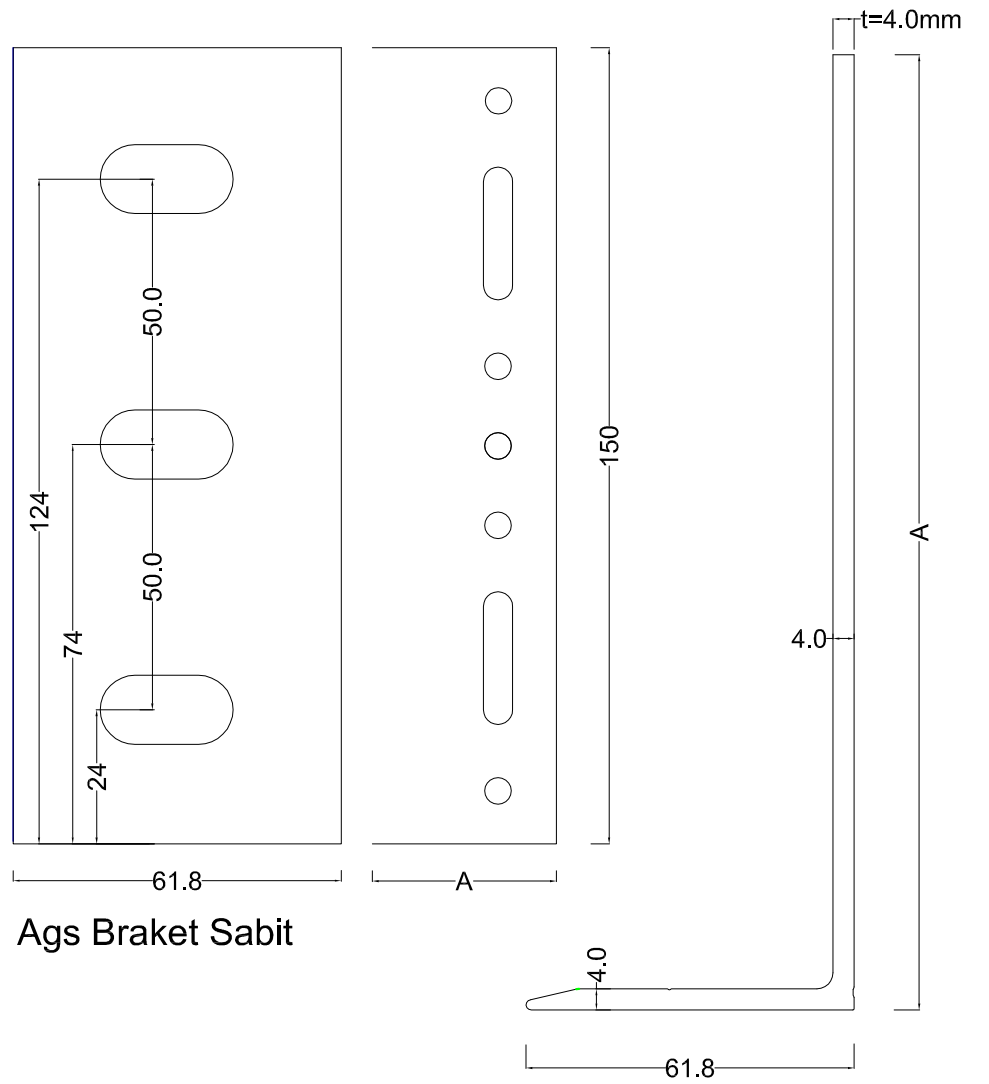

Ags Braket Hareketli

A x 61.8 x 80 mm
60 x 61.8 x 80 mm
80 x 61.8 x 80 mm
100 x 61.8 x 80 mm
120 x 61.8 x 80 mm
140 x 61.8 x 80 mm
160 x 61.8 x 80 mm
180 x 61.8 x 80 mm

Ags Braket Hareketli

Ags Hareketli Braket

Ags Sabit Braket

AGS BRAKET 4mm

Ags Braket Hareketli

A x 61.8 x 80 mm
60 x 61.8 x 80 mm
80 x 61.8 x 80 mm
100 x 61.8 x 80 mm
120 x 61.8 x 80 mm
140 x 61.8 x 80 mm
160 x 61.8 x 80 mm
180 x 61.8 x 80 mm

Ags Braket Sabit

A x 61.8 x 150 mm
60 x 61.8 x 150 mm
80 x 61.8 x 150 mm
100 x 61.8 x 150 mm
120 x 61.8 x 150 mm
140 x 61.8 x 150 mm
160 x 61.8 x 150 mm
180 x 61.8 x 150 mm

Ags Braket Hareketli

Ags Braket Sabit

DETAY A