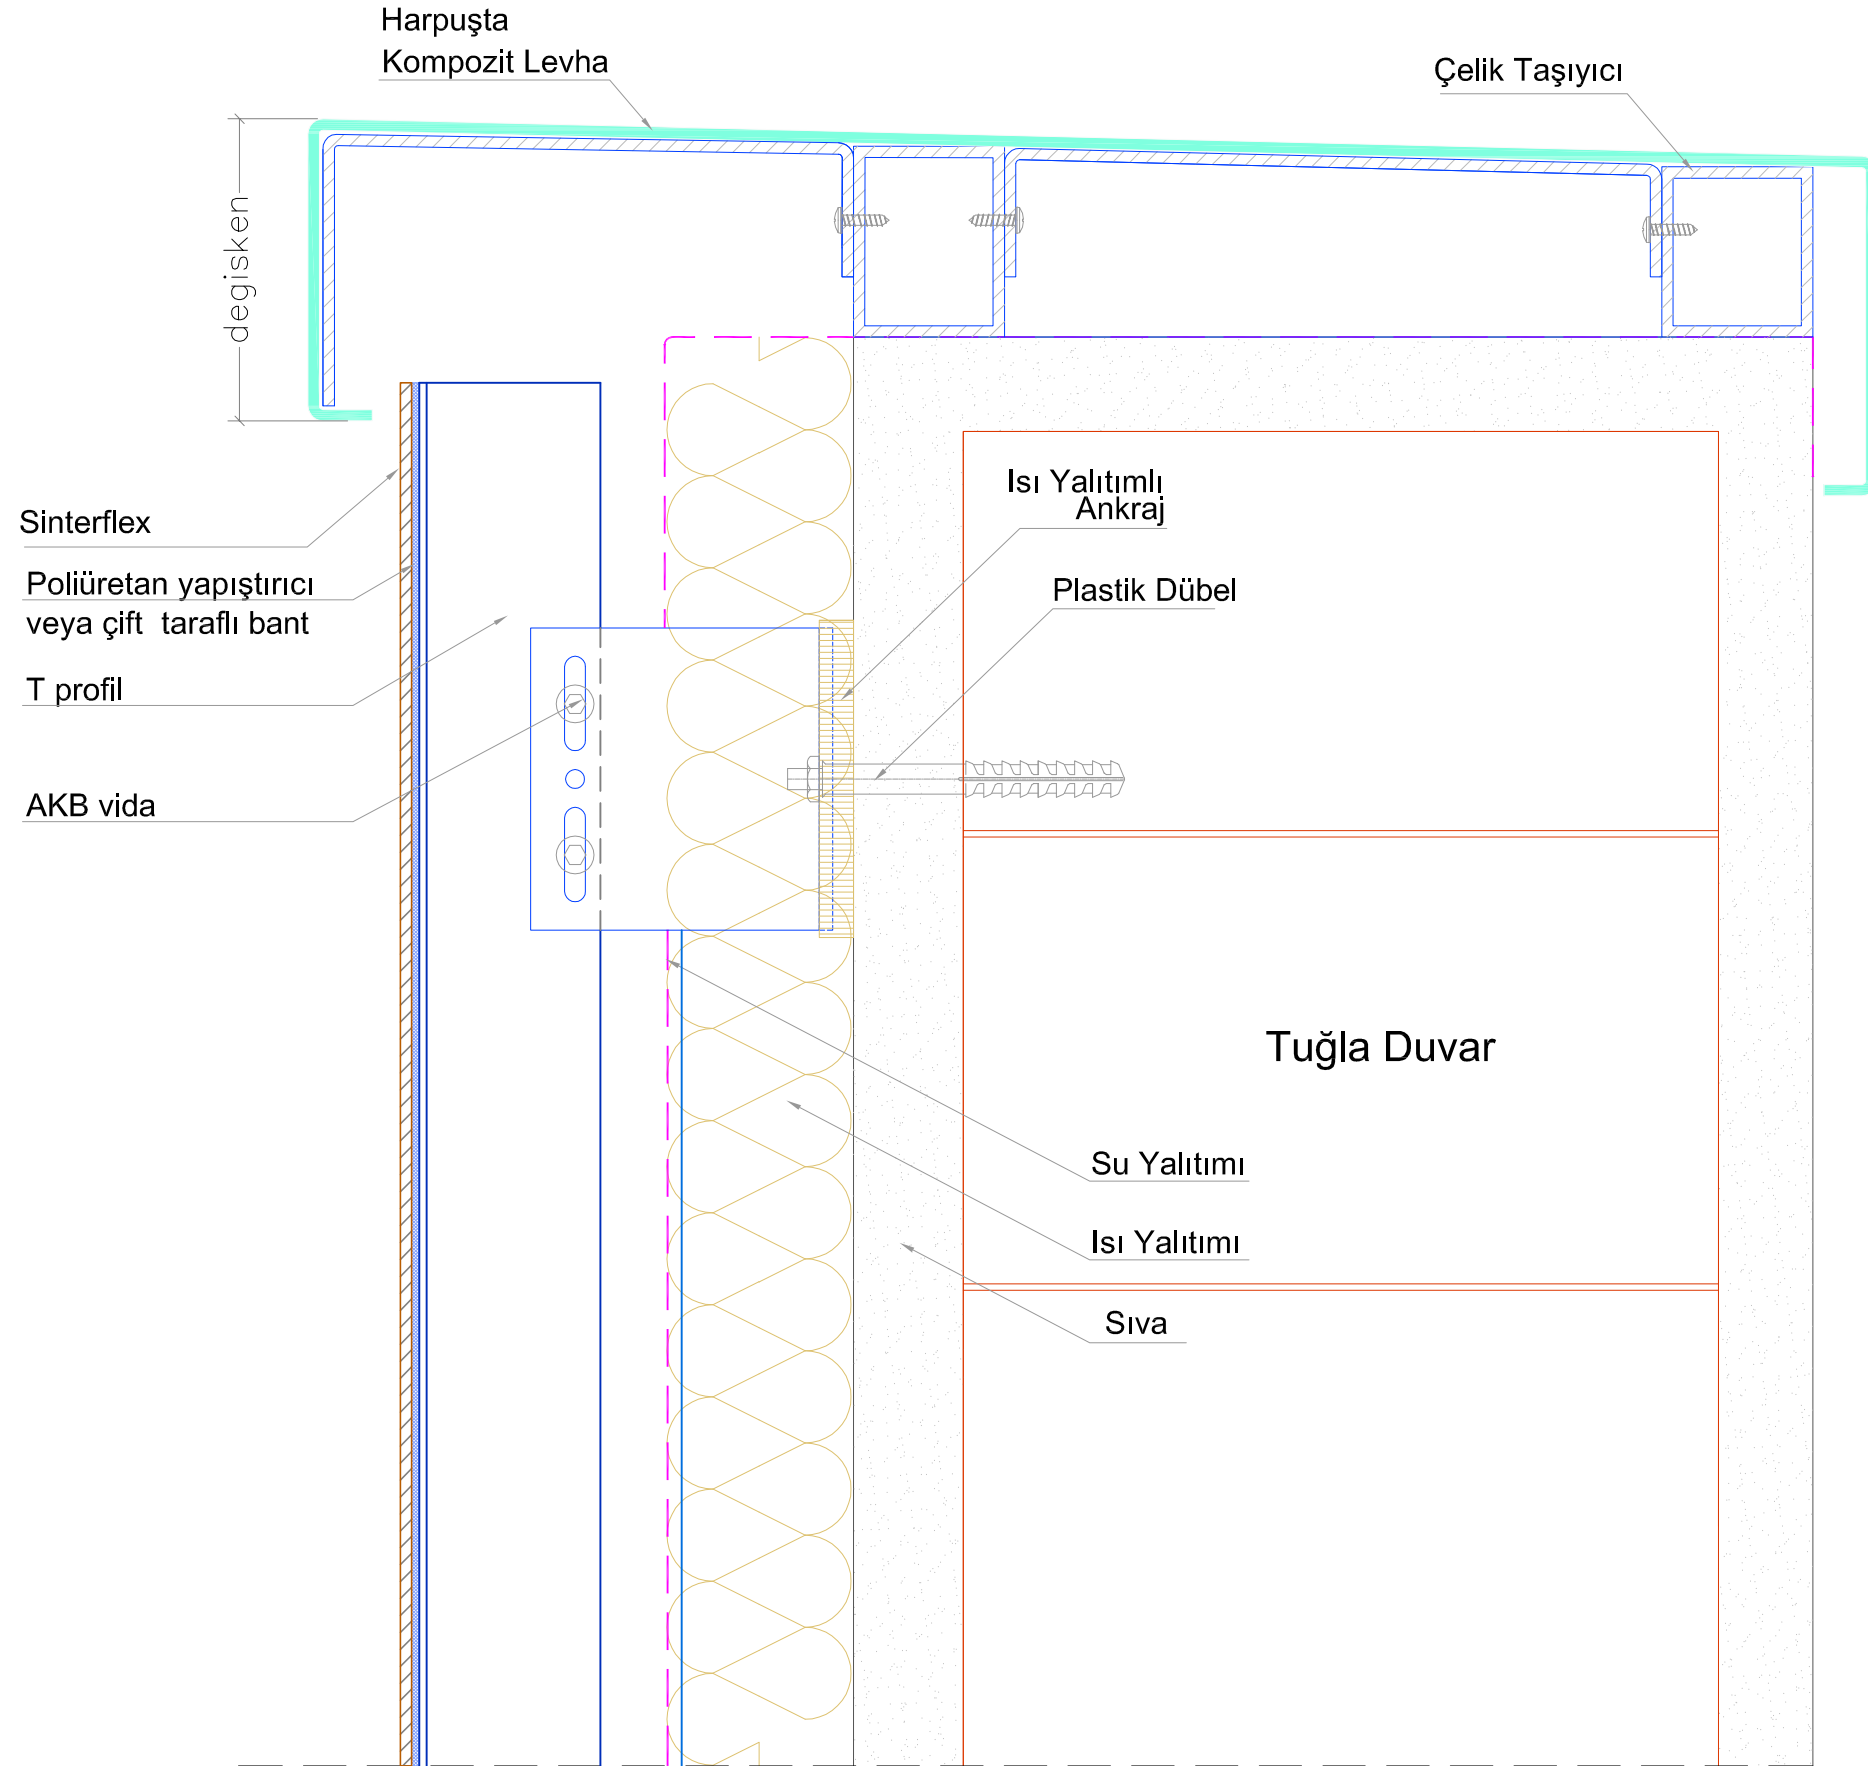

Ags Braket Hareketli

A x 61.8 x 80 mm
60 x 61.8 x 80 mm
80 x 61.8 x 80 mm
100 x 61.8 x 80 mm
120 x 61.8 x 80 mm
140 x 61.8 x 80 mm
160 x 61.8 x 80 mm
180 x 61.8 x 80 mm

Ags Braket Hareketli

Ags Hareketli Braket

Ags Sabit Braket

AGS BRAKET 4mm

Ags Braket Hareketli

A x 61.8 x 80 mm
60 x 61.8 x 80 mm
80 x 61.8 x 80 mm
100 x 61.8 x 80 mm
120 x 61.8 x 80 mm
140 x 61.8 x 80 mm
160 x 61.8 x 80 mm
180 x 61.8 x 80 mm

Ags Braket Sabit

A x 61.8 x 150 mm
60 x 61.8 x 150 mm
80 x 61.8 x 150 mm
100 x 61.8 x 150 mm
120 x 61.8 x 150 mm
140 x 61.8 x 150 mm
160 x 61.8 x 150 mm
180 x 61.8 x 150 mm

Ags Braket Hareketli

Ags Braket Sabit

DETAY A