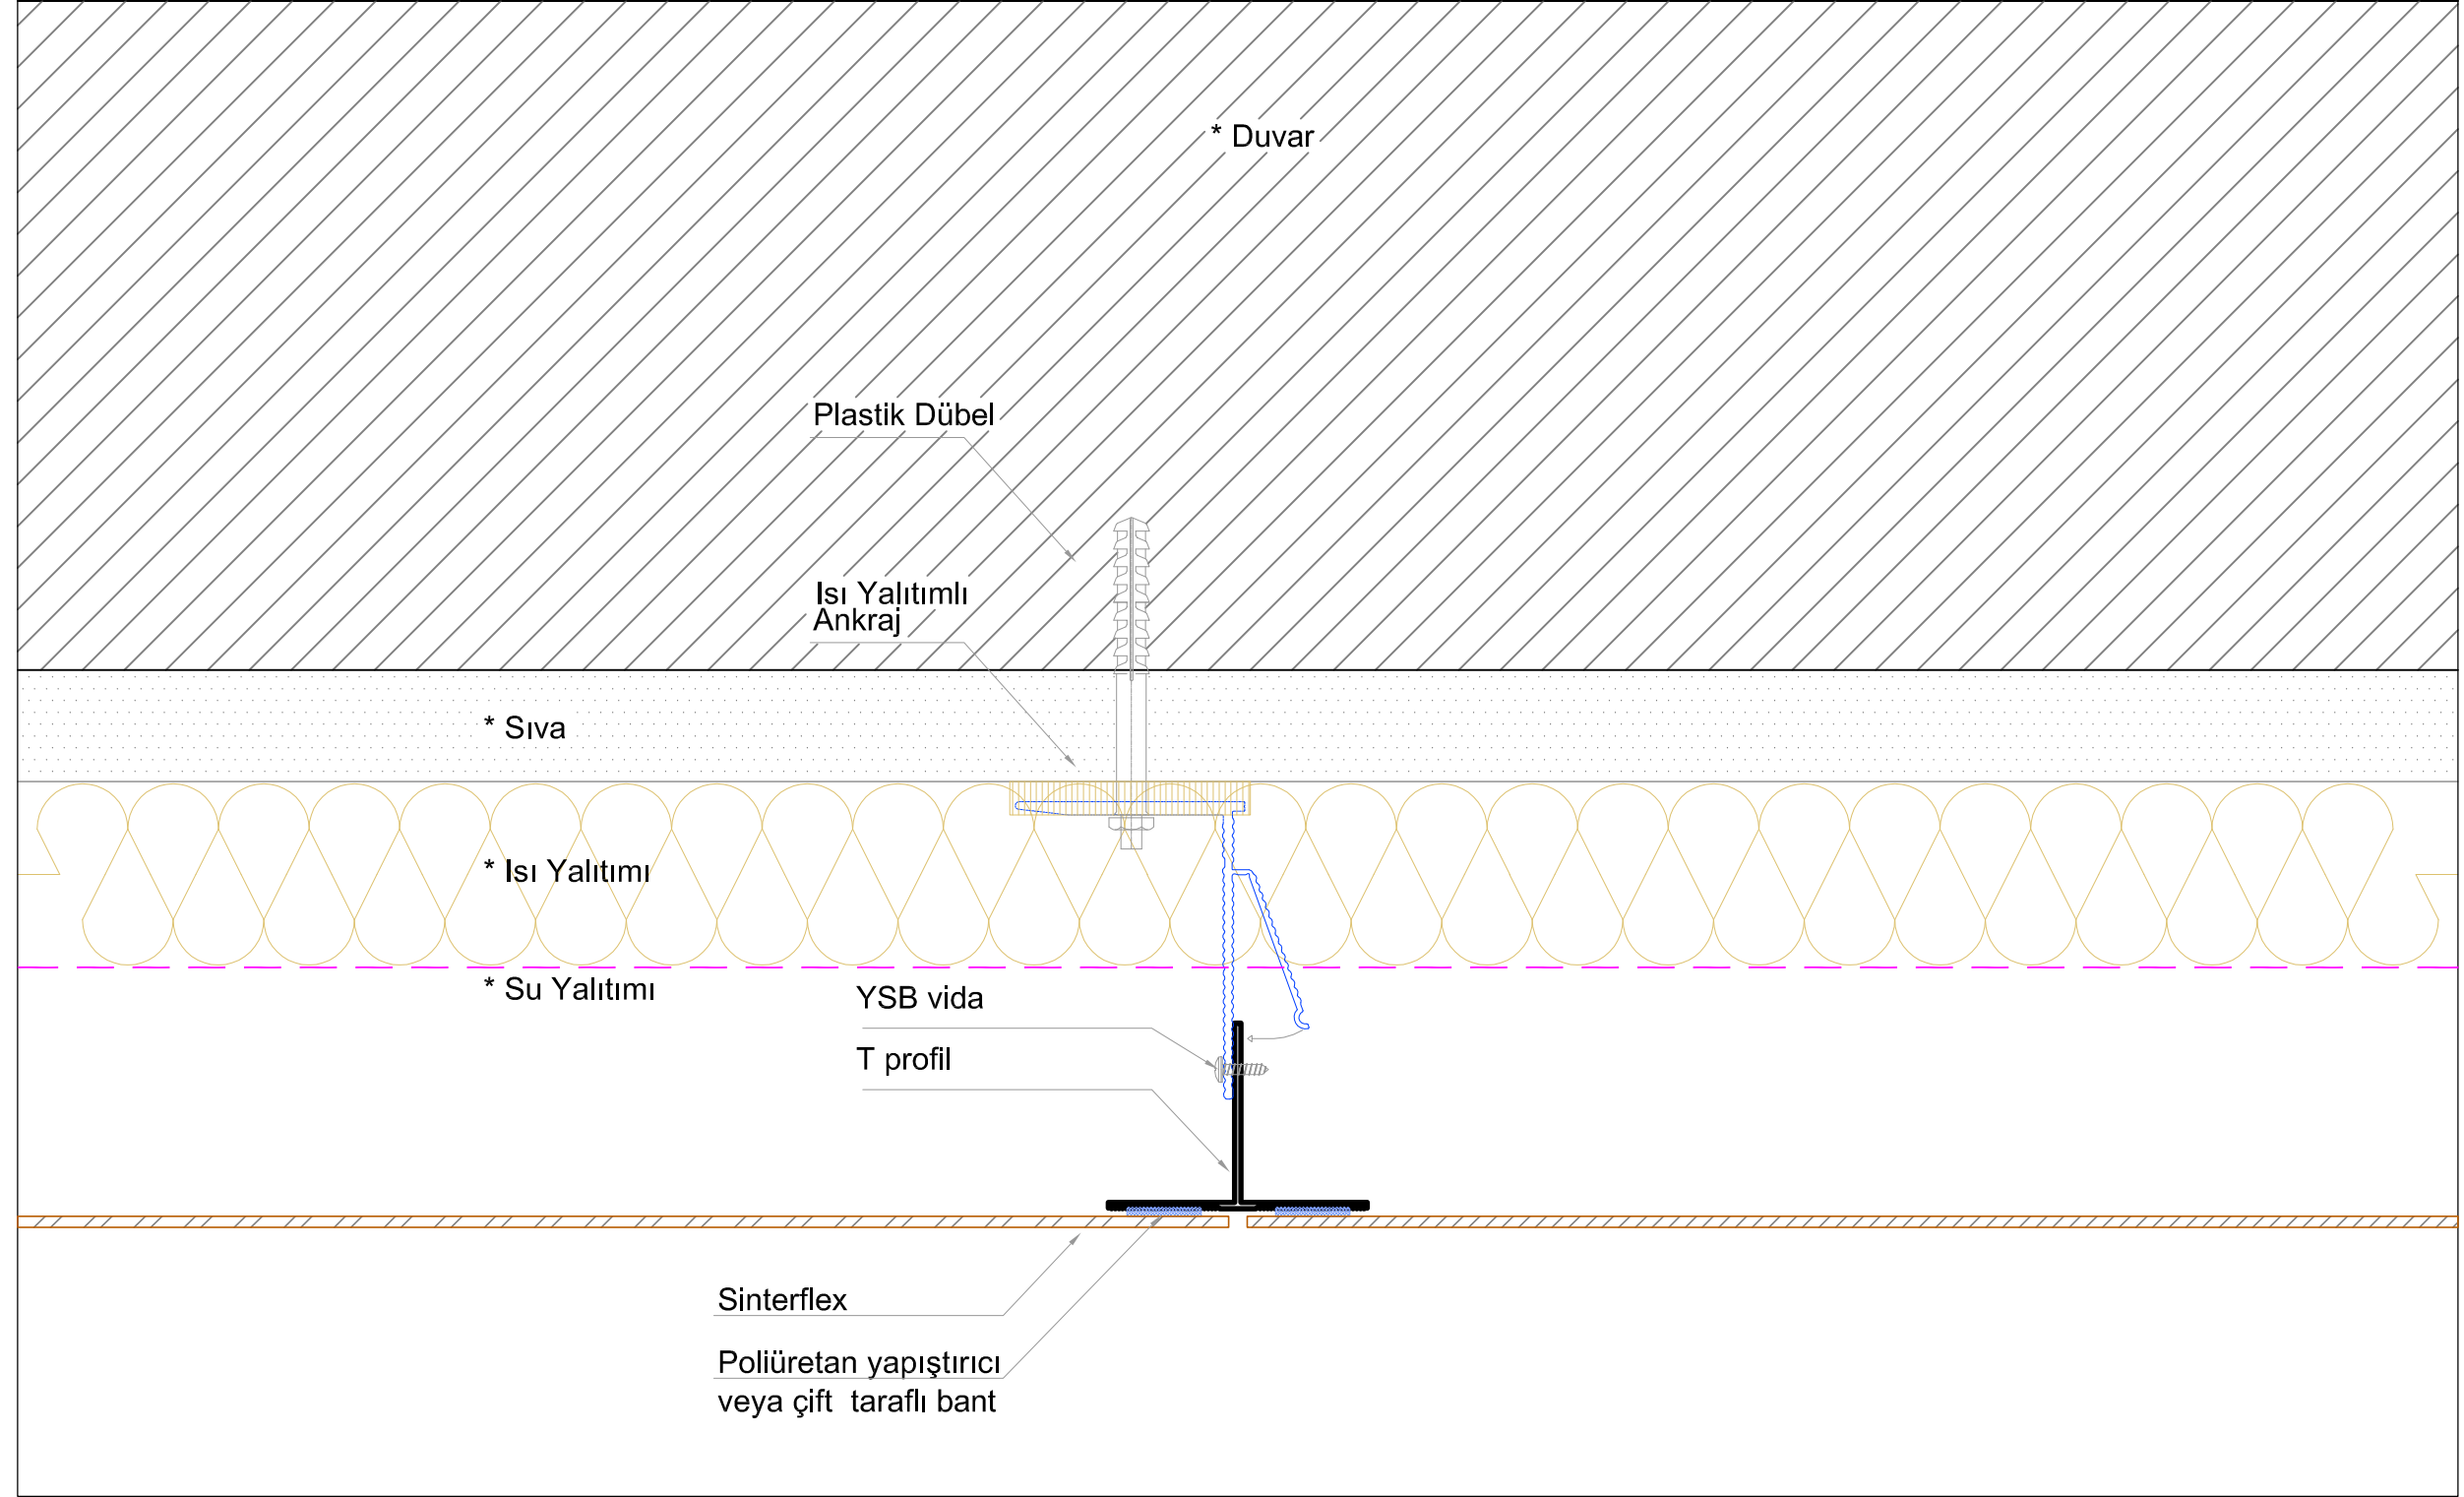

Ags Braket Hareketli

A x 61.8 x 80 mm
60 x 61.8 x 80 mm
80 x 61.8 x 80 mm
100 x 61.8 x 80 mm
120 x 61.8 x 80 mm
140 x 61.8 x 80 mm
160 x 61.8 x 80 mm
180 x 61.8 x 80 mm

Ags Braket Hareketli

Ags Hareketli Braket

Ags Sabit Braket

AGS BRAKET 4mm

Ags Braket Hareketli

A x 61.8 x 80 mm
60 x 61.8 x 80 mm
80 x 61.8 x 80 mm
100 x 61.8 x 80 mm
120 x 61.8 x 80 mm
140 x 61.8 x 80 mm
160 x 61.8 x 80 mm
180 x 61.8 x 80 mm

Ags Braket Sabit

A x 61.8 x 150 mm
60 x 61.8 x 150 mm
80 x 61.8 x 150 mm
100 x 61.8 x 150 mm
120 x 61.8 x 150 mm
140 x 61.8 x 150 mm
160 x 61.8 x 150 mm
180 x 61.8 x 150 mm

Ags Braket Hareketli

Ags Braket Sabit

DETAY A