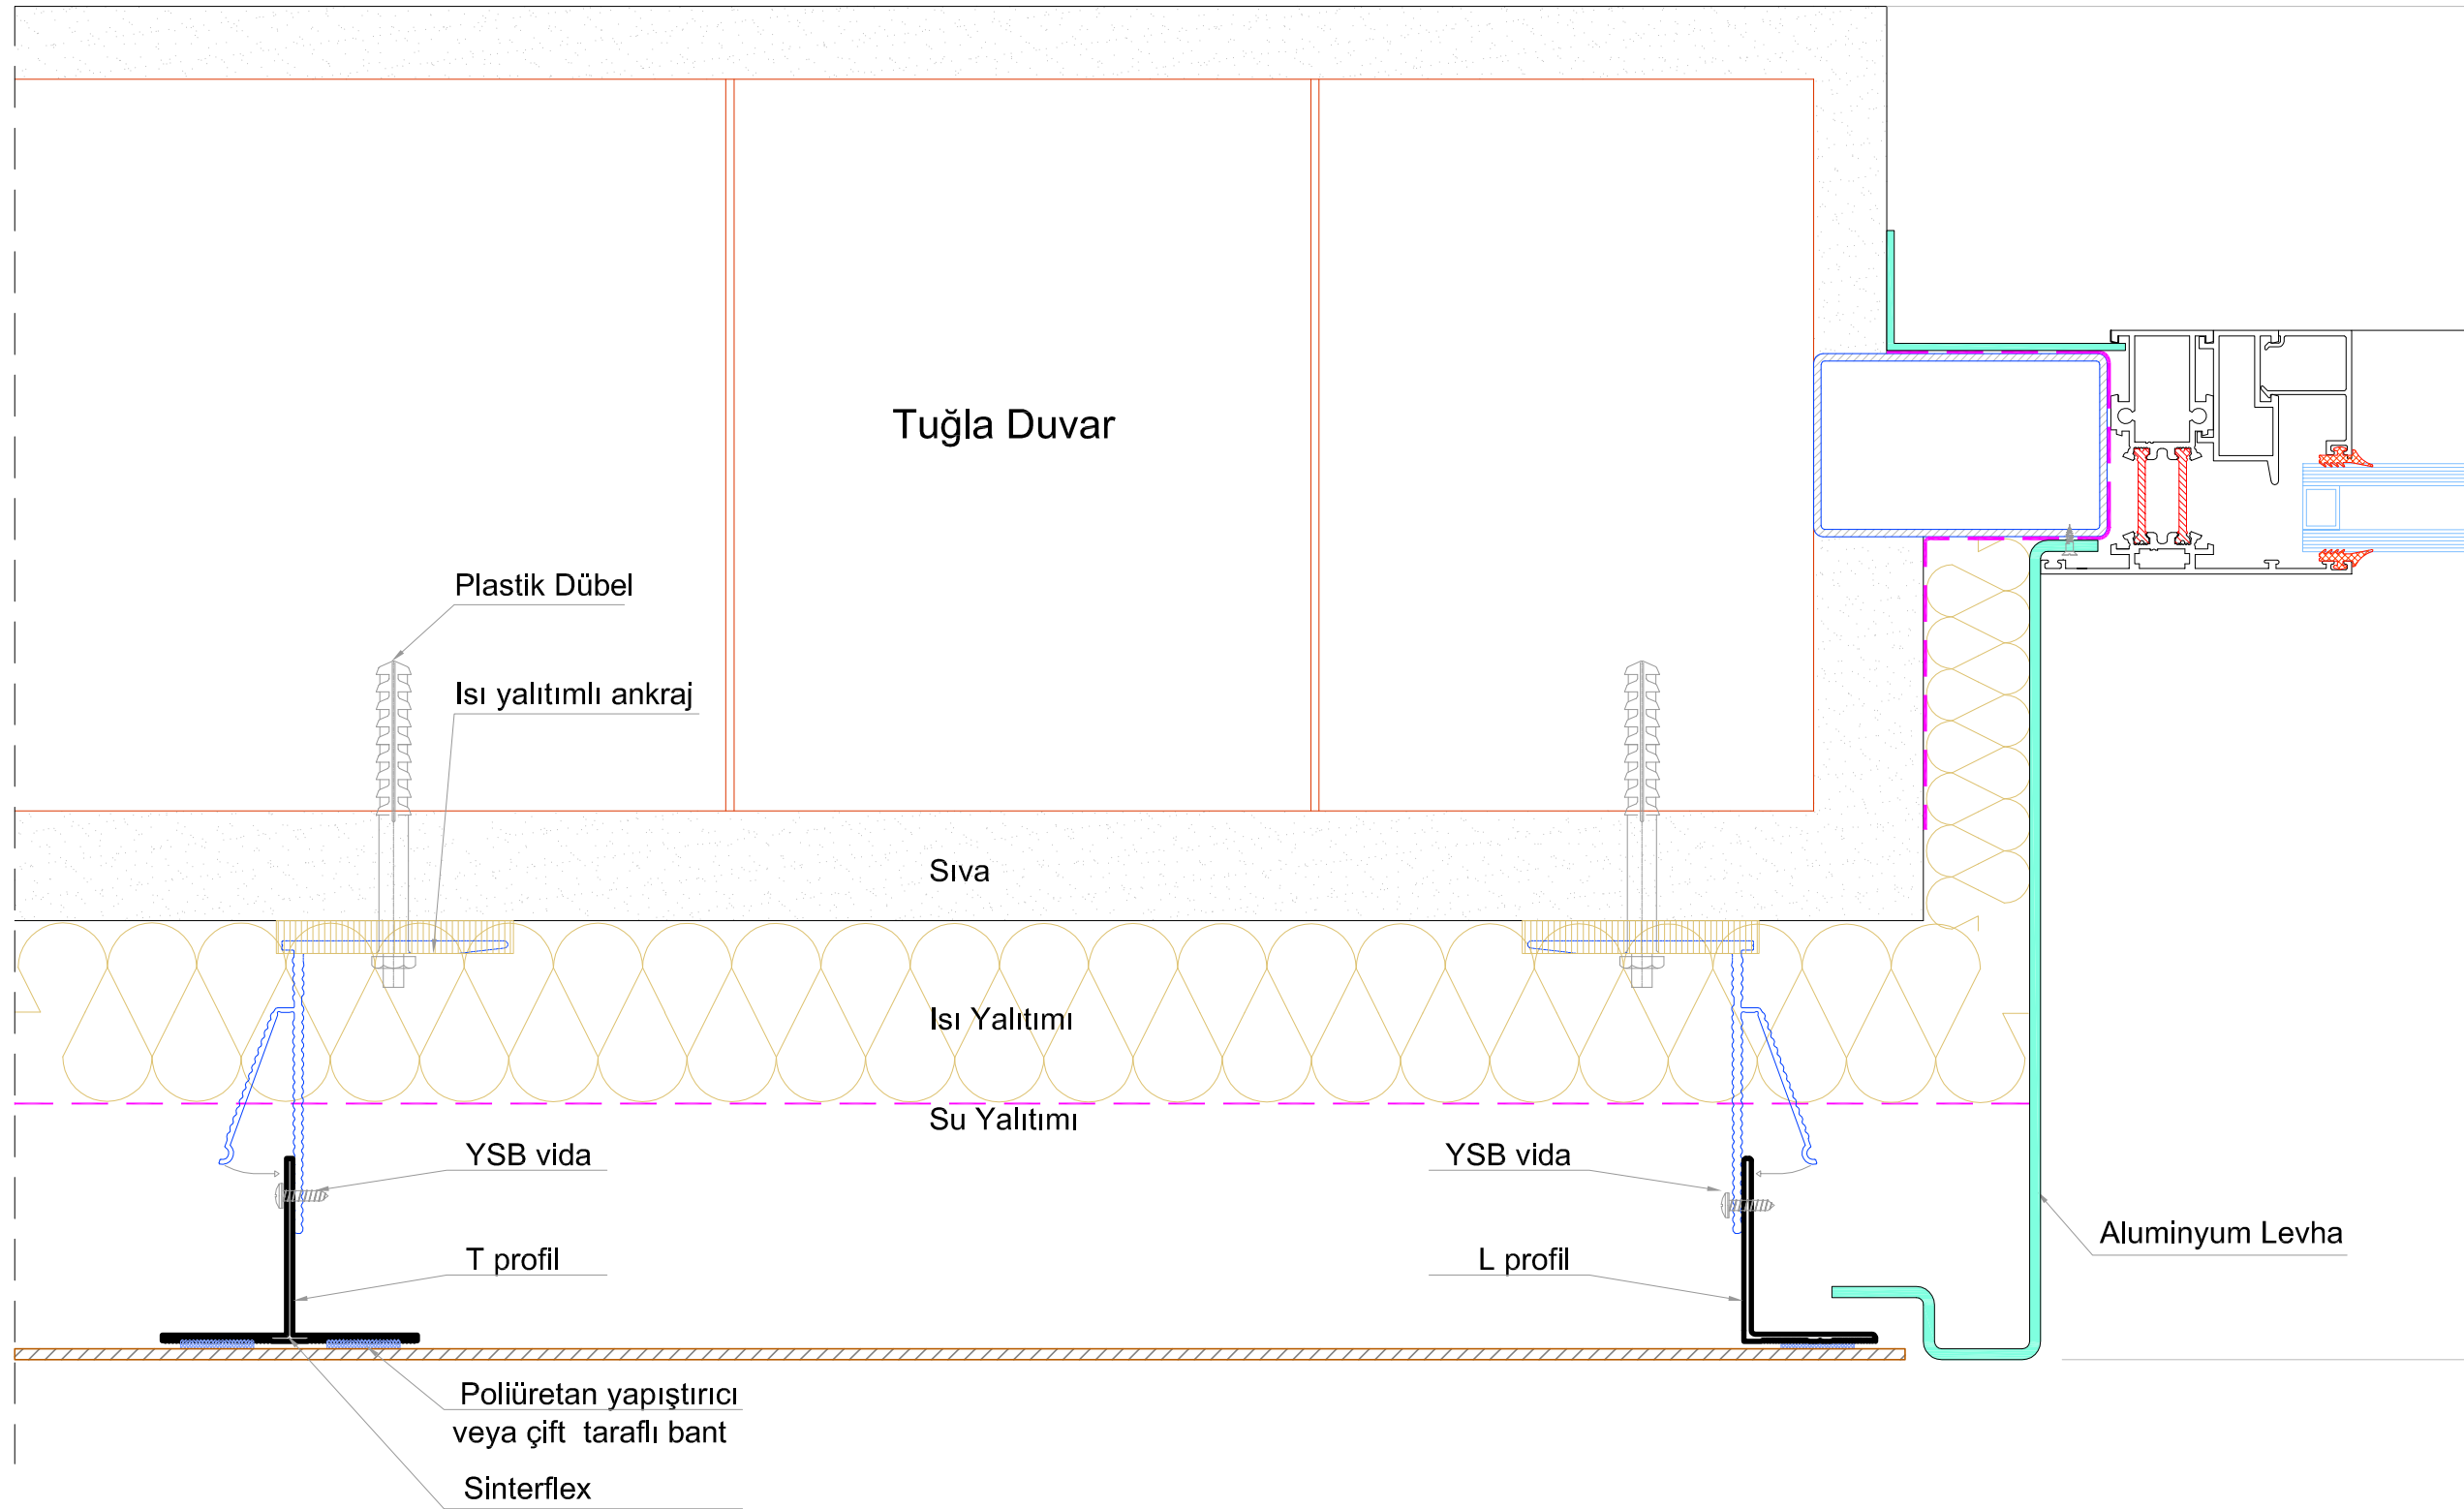

Ags Sabit Braket

AGS BRAKET 4mm

Ags Braket Hareketli

A x 61.8 x 80 mm
60 x 61.8 x 80 mm
80 x 61.8 x 80 mm
100 x 61.8 x 80 mm
120 x 61.8 x 80 mm
140 x 61.8 x 80 mm
160 x 61.8 x 80 mm
180 x 61.8 x 80 mm

Ags Braket Sabit

A x 61.8 x 150 mm
60 x 61.8 x 150 mm
80 x 61.8 x 150 mm
100 x 61.8 x 150 mm
120 x 61.8 x 150 mm
140 x 61.8 x 150 mm
160 x 61.8 x 150 mm
180 x 61.8 x 150 mm

Ags Braket Hareketli

Ags Braket Sabit

DETAY A