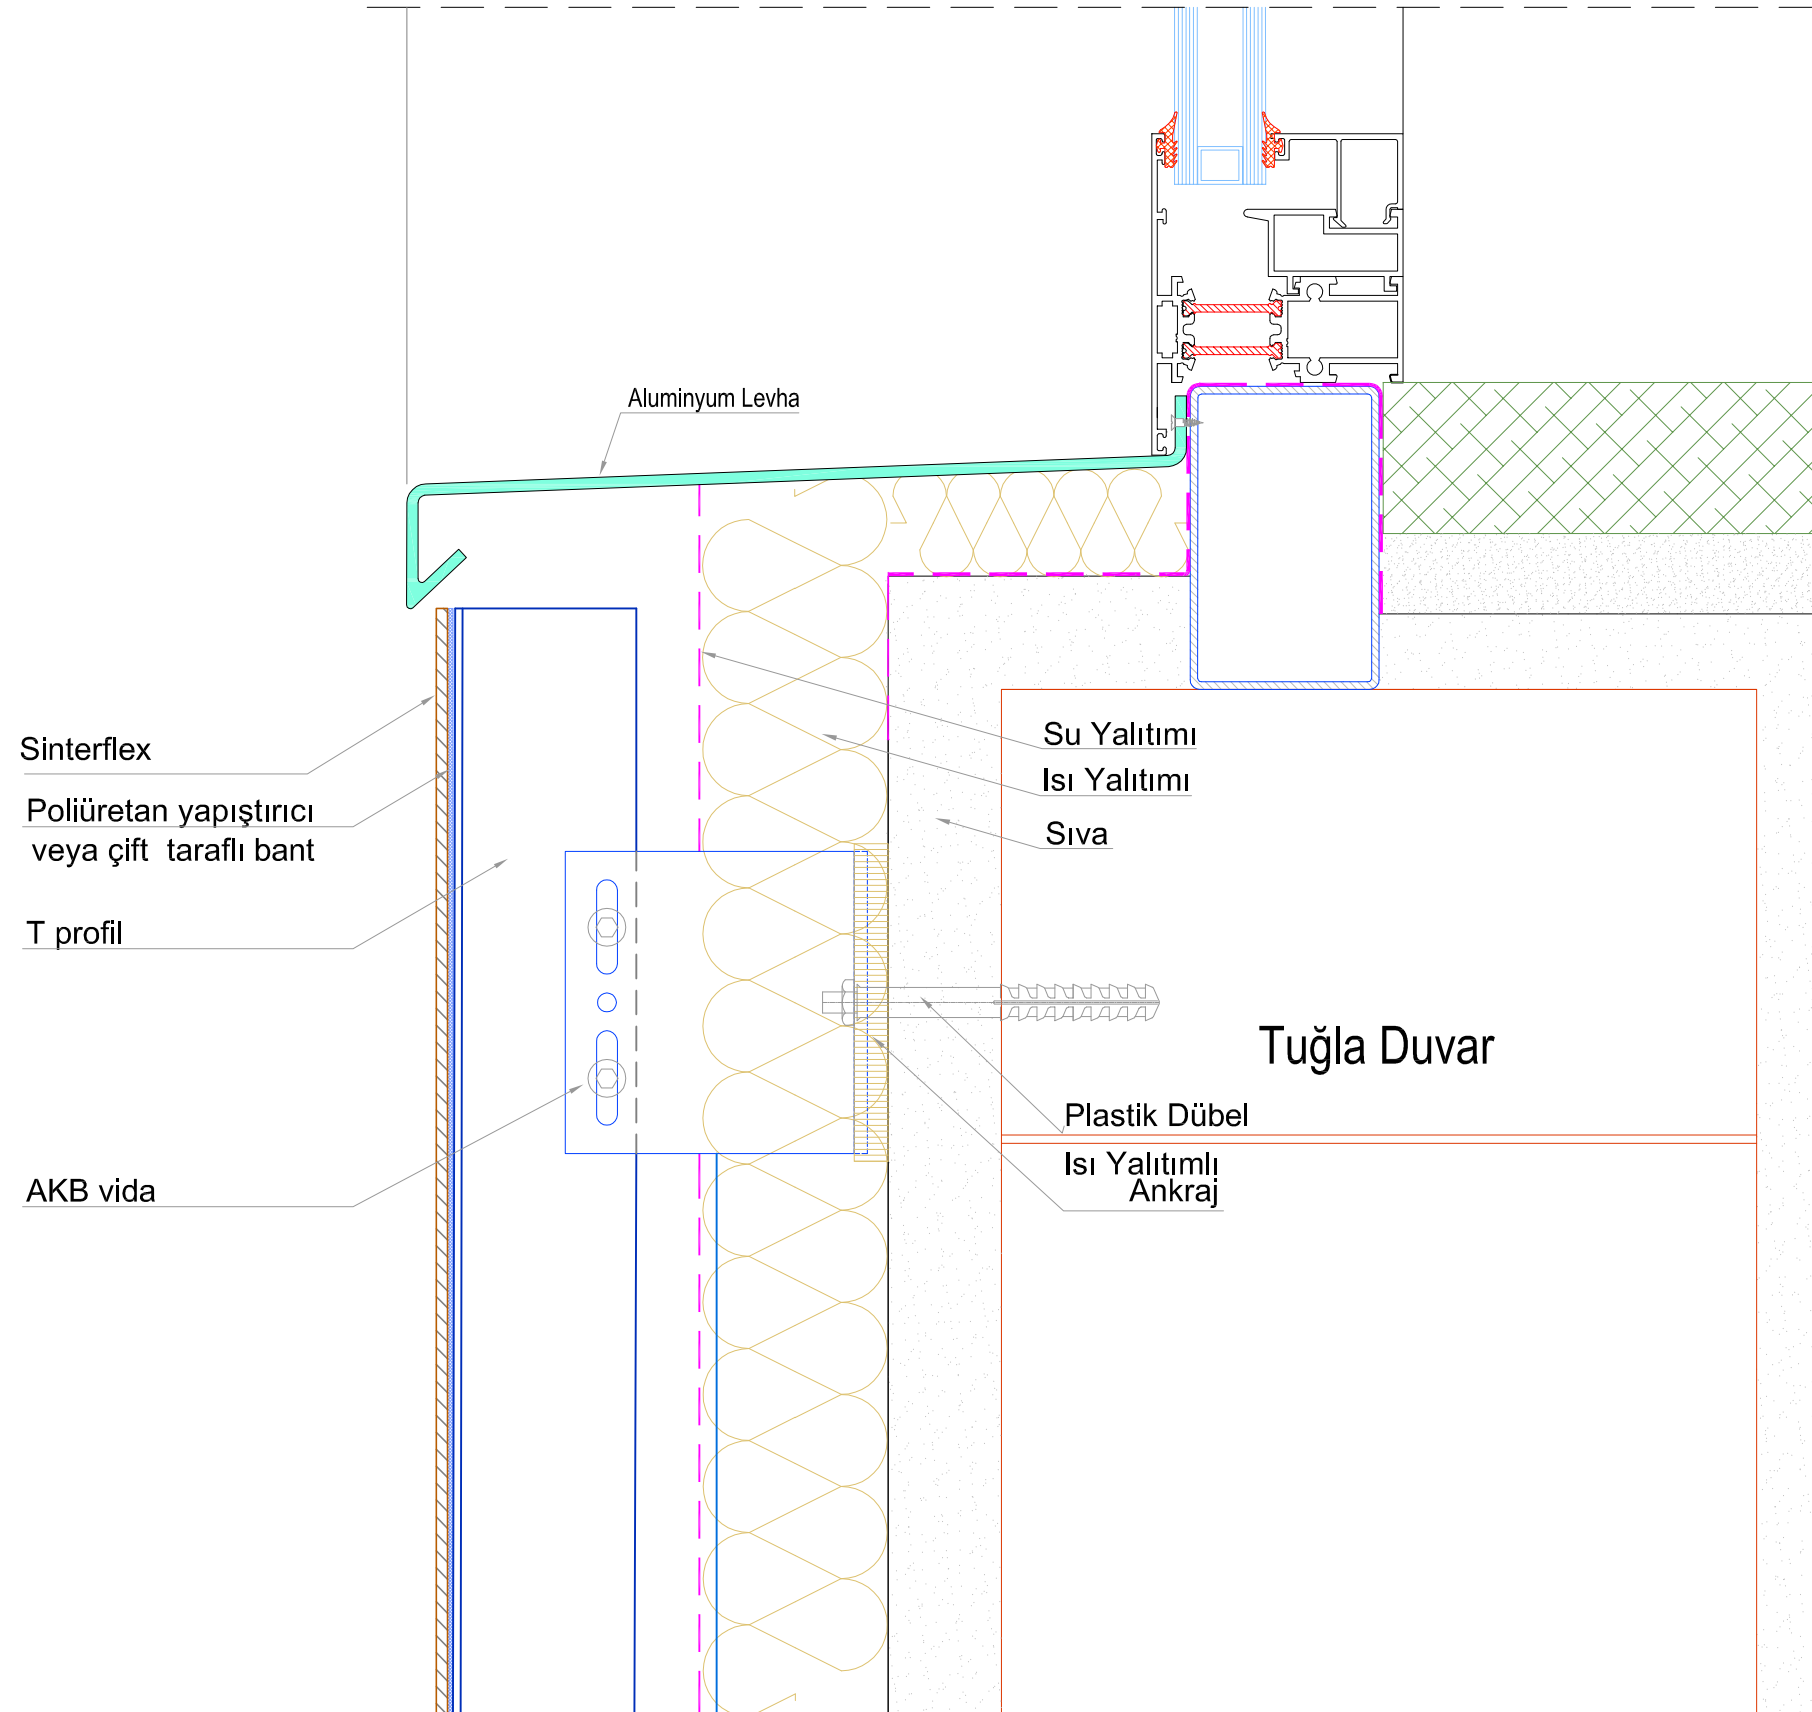

Ags Sabit Braket

AGS BRAKET 4mm

Ags Braket Hareketli

A x 61.8 x 80 mm
60 x 61.8 x 80 mm
80 x 61.8 x 80 mm
100 x 61.8 x 80 mm
120 x 61.8 x 80 mm
140 x 61.8 x 80 mm
160 x 61.8 x 80 mm
180 x 61.8 x 80 mm

Ags Braket Sabit

A x 61.8 x 150 mm
60 x 61.8 x 150 mm
80 x 61.8 x 150 mm
100 x 61.8 x 150 mm
120 x 61.8 x 150 mm
140 x 61.8 x 150 mm
160 x 61.8 x 150 mm
180 x 61.8 x 150 mm

Ags Braket Hareketli

Ags Braket Sabit

DETAY A