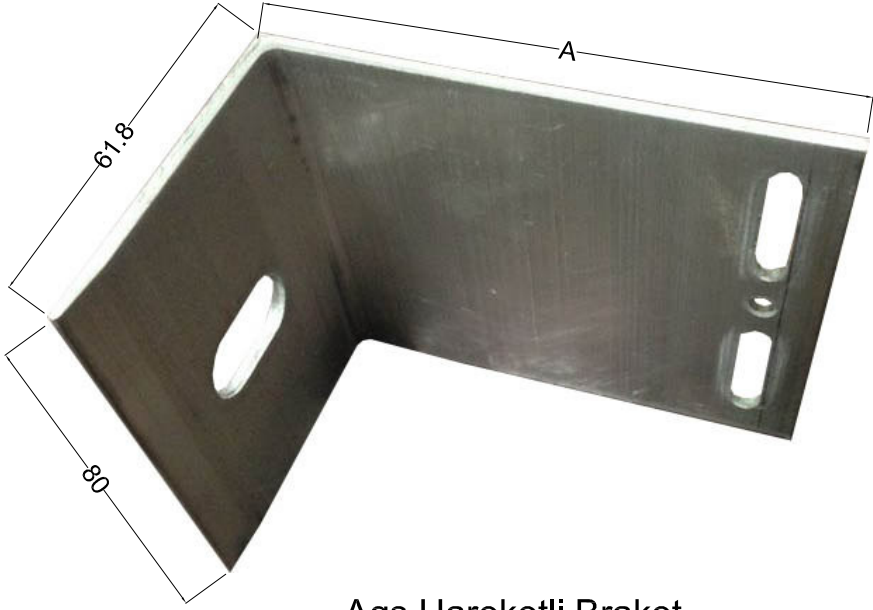

Ags Hareketli Braket