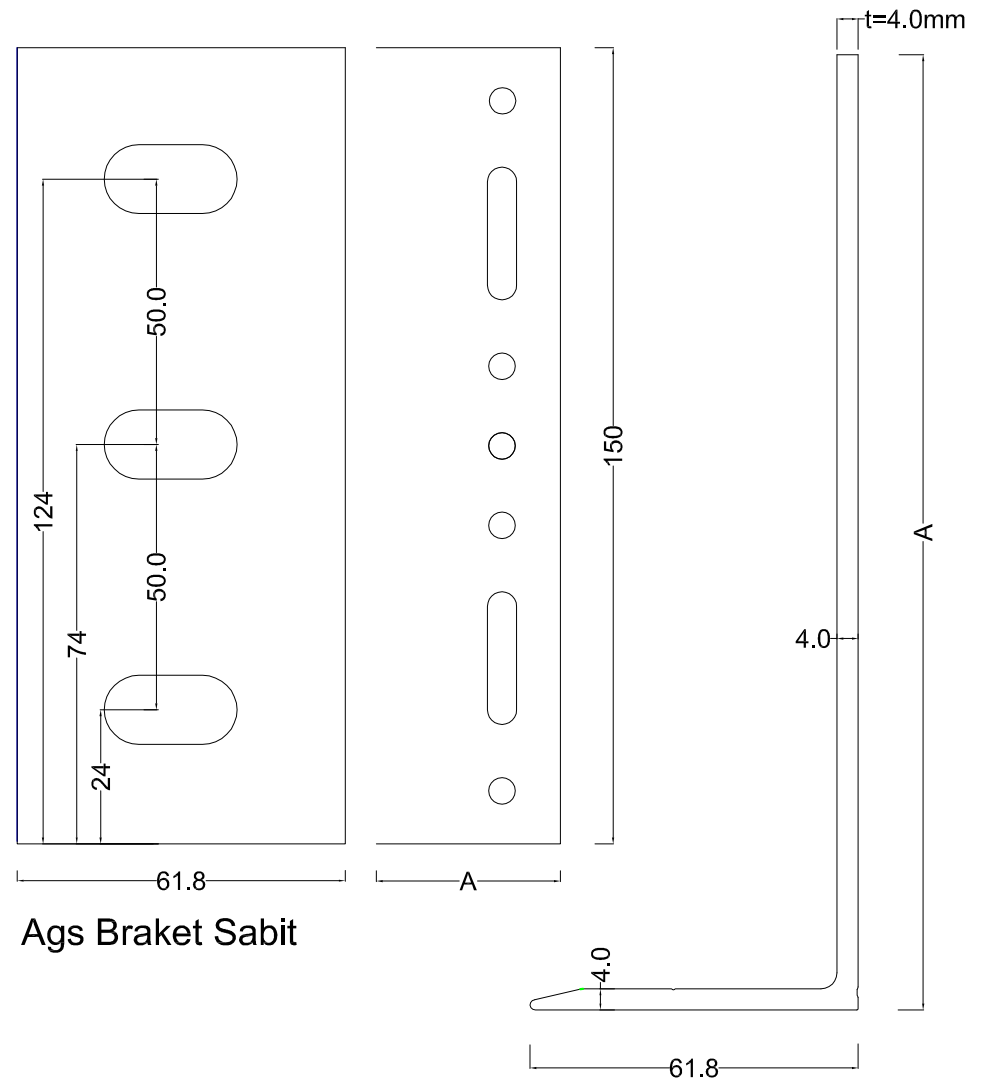

Ags Braket Sabit