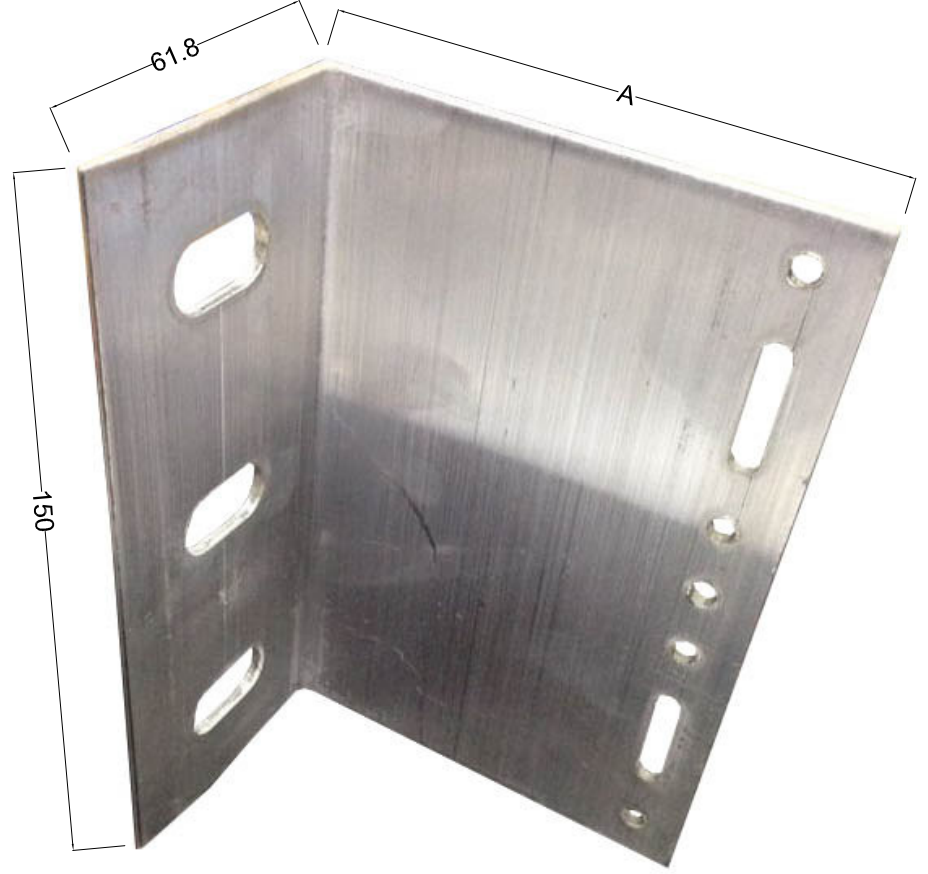

Ags Braket Sabit

| A x 61.8 x 150 mm |
|---------------------|
| 60 x 61.8 x 150 mm |
| 80 x 61.8 x 150 mm |
| 100 x 61.8 x 150 mm |
| 120 x 61.8 x 150 mm |
| 140 x 61.8 x 150 mm |
| 160 x 61.8 x 150 mm |
| 180 x 61.8 x 150 mm |

Ags Braket Hareketli

| A x 61.8 x 80 mm |
|--------------------|
| 60 x 61.8 x 80 mm |
| 80 x 61.8 x 80 mm |
| 100 x 61.8 x 80 mm |
| 120 x 61.8 x 80 mm |
| 140 x 61.8 x 80 mm |
| 160 x 61.8 x 80 mm |
| 180 x 61.8 x 80 mm |

Ags Braket Hareketli

Ags Hareketli Braket

Ags Sabit Braket

AGS BRAKET 4mm

Ags Braket Hareketli

| A x 61.8 x 80 mm |
|--------------------|
| 60 x 61.8 x 80 mm |
| 80 x 61.8 x 80 mm |
| 100 x 61.8 x 80 mm |
| 120 x 61.8 x 80 mm |
| 140 x 61.8 x 80 mm |
| 160 x 61.8 x 80 mm |
| 180 x 61.8 x 80 mm |