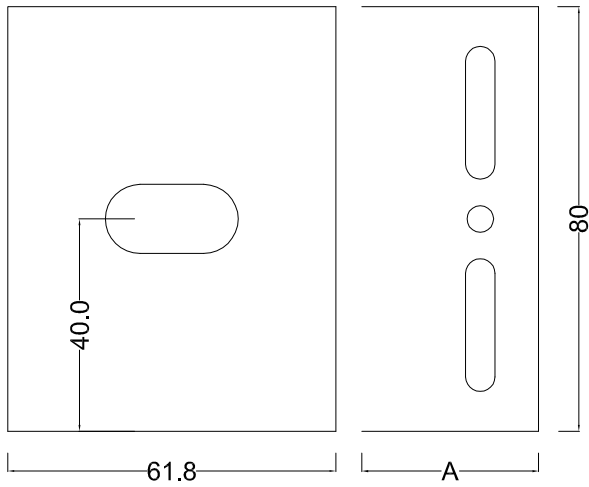

Ags Braket Sabit

| A x 61.8 x 150 mm |
|---------------------|
| 60 x 61.8 x 150 mm |
| 80 x 61.8 x 150 mm |
| 100 x 61.8 x 150 mm |
| 120 x 61.8 x 150 mm |
| 140 x 61.8 x 150 mm |
| 160 x 61.8 x 150 mm |
| 180 x 61.8 x 150 mm |

Ags Braket Hareketli

| A x 61.8 x 80 mm |
|--------------------|
| 60 x 61.8 x 80 mm |
| 80 x 61.8 x 80 mm |
| 100 x 61.8 x 80 mm |
| 120 x 61.8 x 80 mm |
| 140 x 61.8 x 80 mm |
| 160 x 61.8 x 80 mm |
| 180 x 61.8 x 80 mm |

Ags Braket Hareketli

Ags Hareketli Braket

Ags Sabit Braket

AGS BRAKET 4mm

Ags Braket Hareketli

| A x 61.8 x 80 mm |
|--------------------|
| 60 x 61.8 x 80 mm |
| 80 x 61.8 x 80 mm |
| 100 x 61.8 x 80 mm |
| 120 x 61.8 x 80 mm |
| 140 x 61.8 x 80 mm |
| 160 x 61.8 x 80 mm |
| 180 x 61.8 x 80 mm |