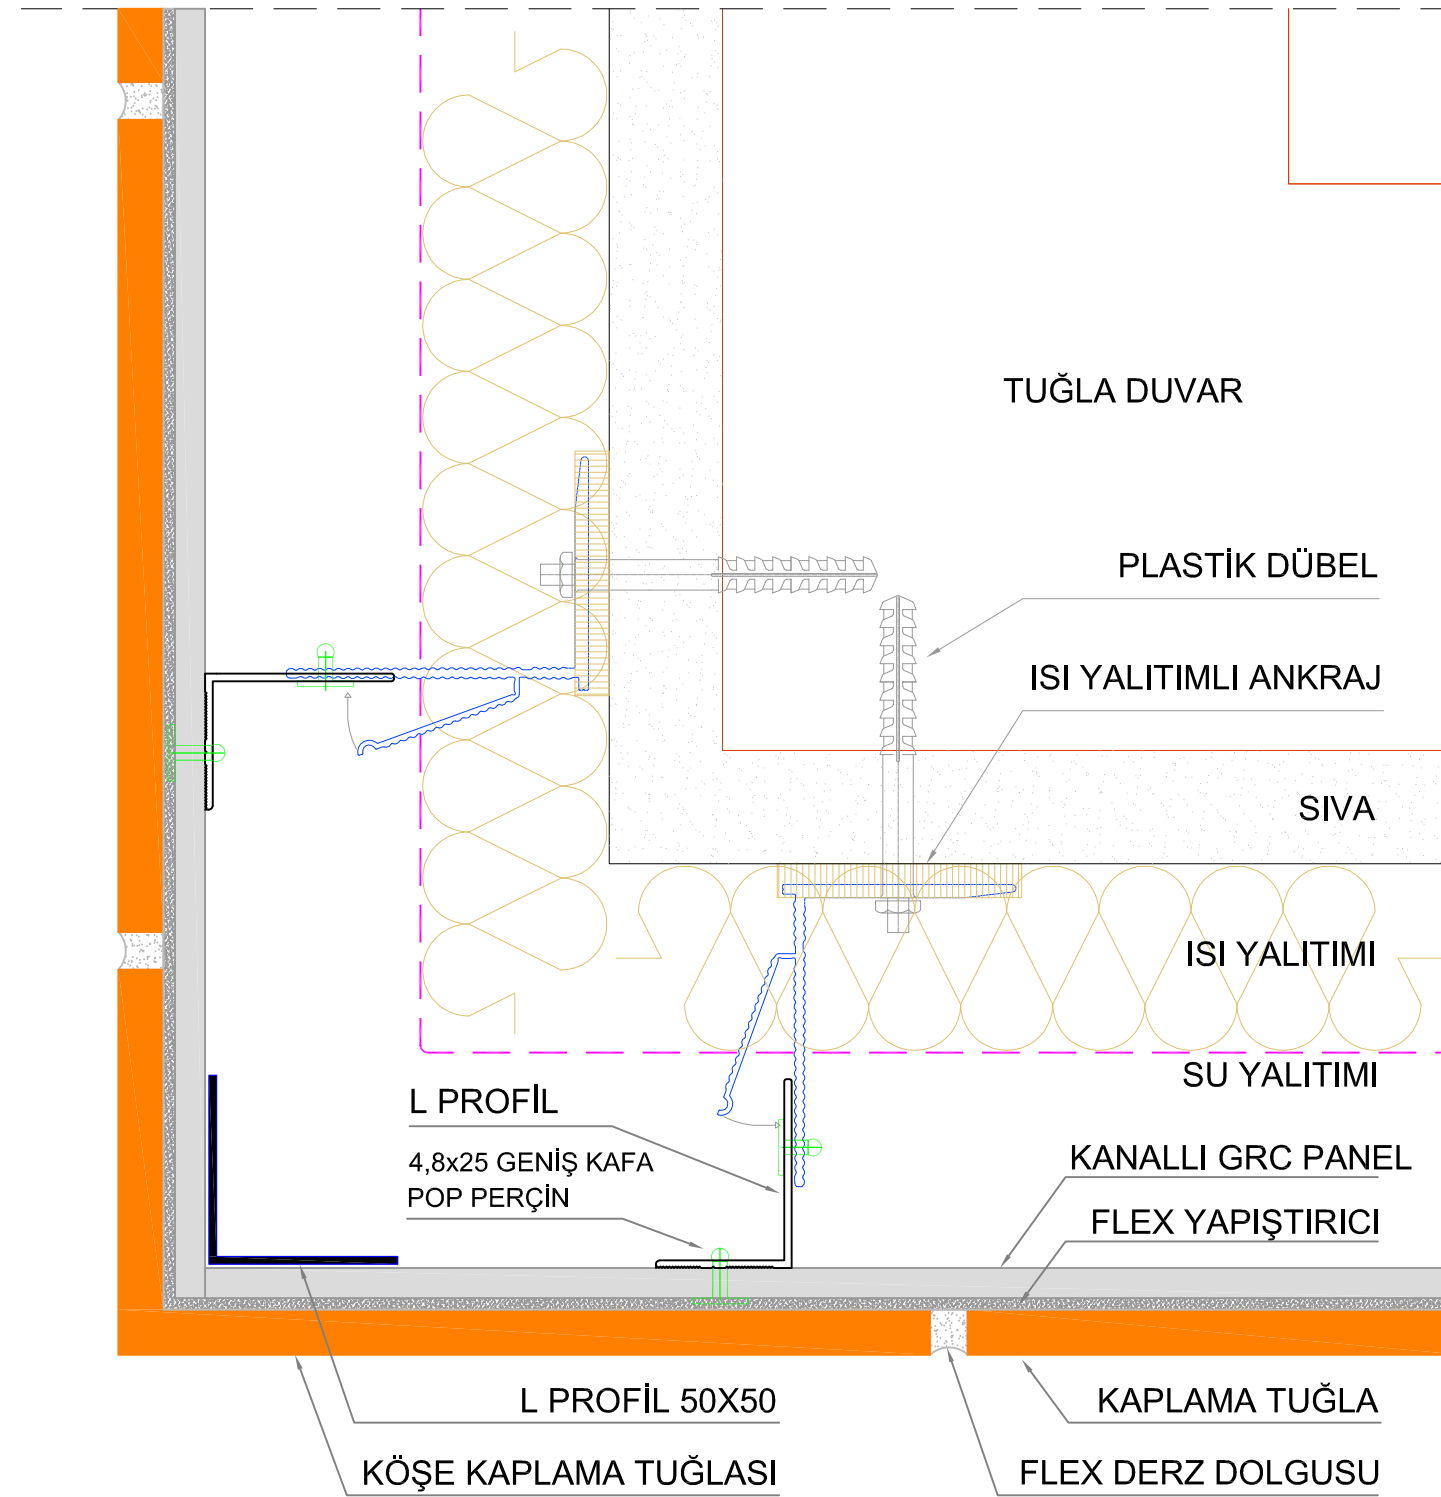

Ags Braket Hareketli

A x 61.8 x 80 mm
60 x 61.8 x 80 mm
80 x 61.8 x 80 mm
100 x 61.8 x 80 mm
120 x 61.8 x 80 mm
140 x 61.8 x 80 mm
160 x 61.8 x 80 mm
180 x 61.8 x 80 mm

Ags Braket Hareketli

Ags Hareketli Braket

Ags Sabit Braket

AGS BRAKET 4mm

Ags Braket Hareketli

A x 61.8 x 80 mm
60 x 61.8 x 80 mm
80 x 61.8 x 80 mm
100 x 61.8 x 80 mm
120 x 61.8 x 80 mm
140 x 61.8 x 80 mm
160 x 61.8 x 80 mm
180 x 61.8 x 80 mm

Ags Braket Sabit

A x 61.8 x 150 mm
60 x 61.8 x 150 mm
80 x 61.8 x 150 mm
100 x 61.8 x 150 mm
120 x 61.8 x 150 mm
140 x 61.8 x 150 mm
160 x 61.8 x 150 mm
180 x 61.8 x 150 mm

Ags Braket Hareketli

Ags Braket Sabit

DETAY A

DETAY B