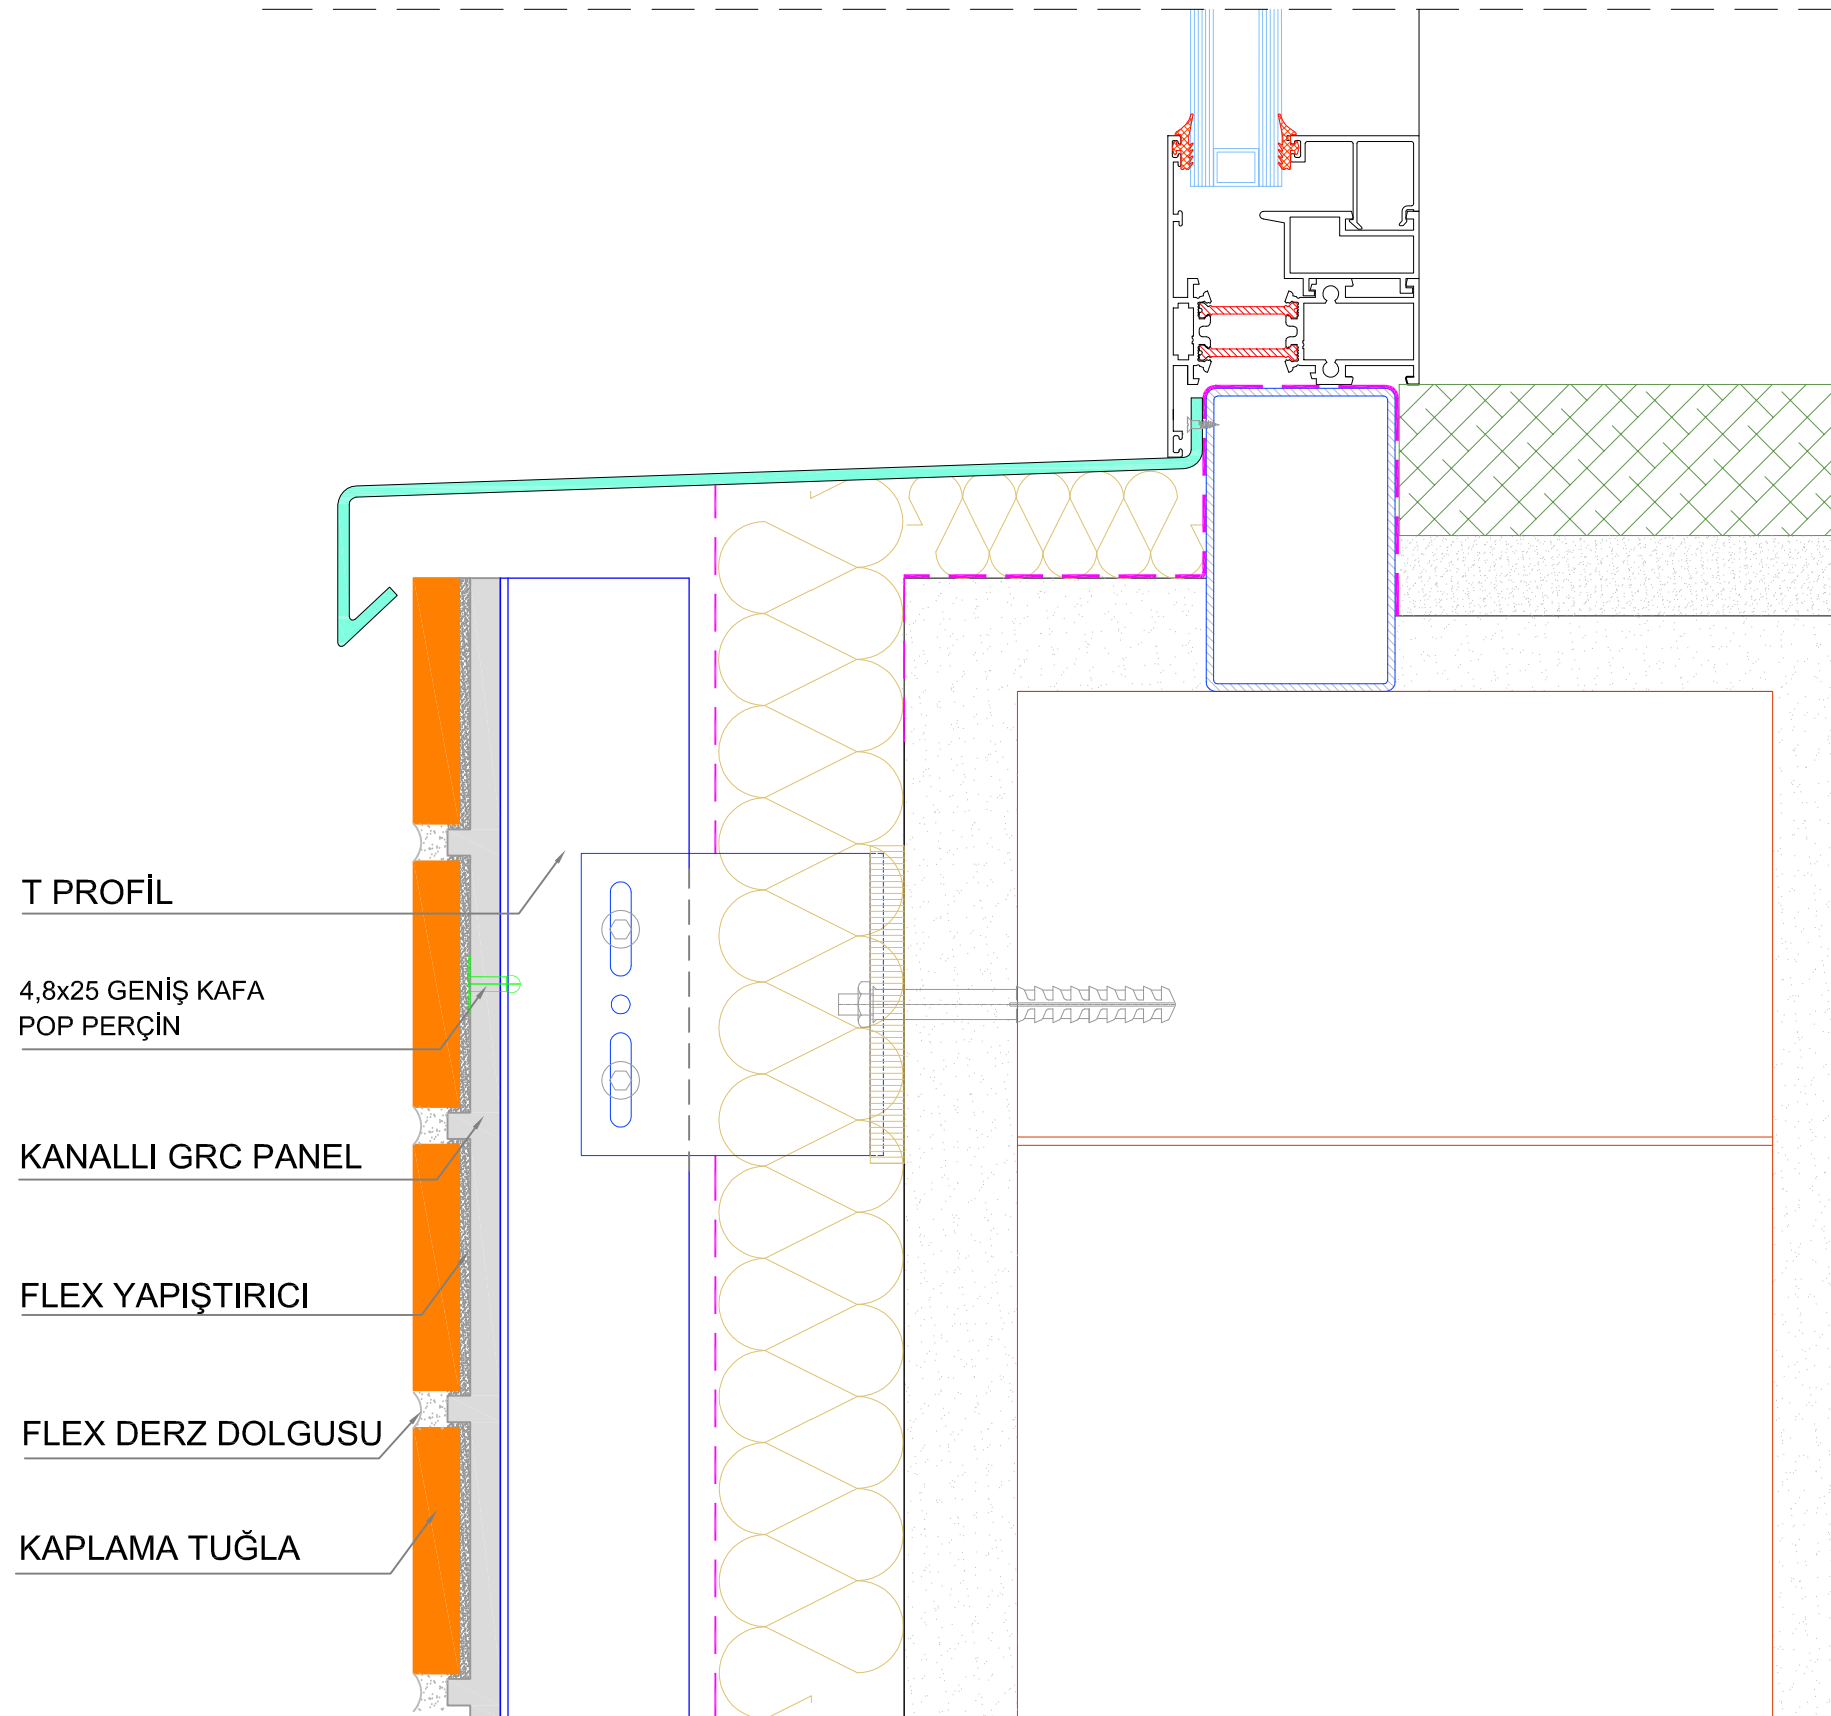

Ags Sabit Braket

AGS BRAKET 4mm

Ags Braket Hareketli

A x 61.8 x 80 mm
60 x 61.8 x 80 mm
80 x 61.8 x 80 mm
100 x 61.8 x 80 mm
120 x 61.8 x 80 mm
140 x 61.8 x 80 mm
160 x 61.8 x 80 mm
180 x 61.8 x 80 mm

Ags Braket Sabit

A x 61.8 x 150 mm
60 x 61.8 x 150 mm
80 x 61.8 x 150 mm
100 x 61.8 x 150 mm
120 x 61.8 x 150 mm
140 x 61.8 x 150 mm
160 x 61.8 x 150 mm
180 x 61.8 x 150 mm

Ags Braket Hareketli

Ags Braket Sabit

DETAY A

DETAY B