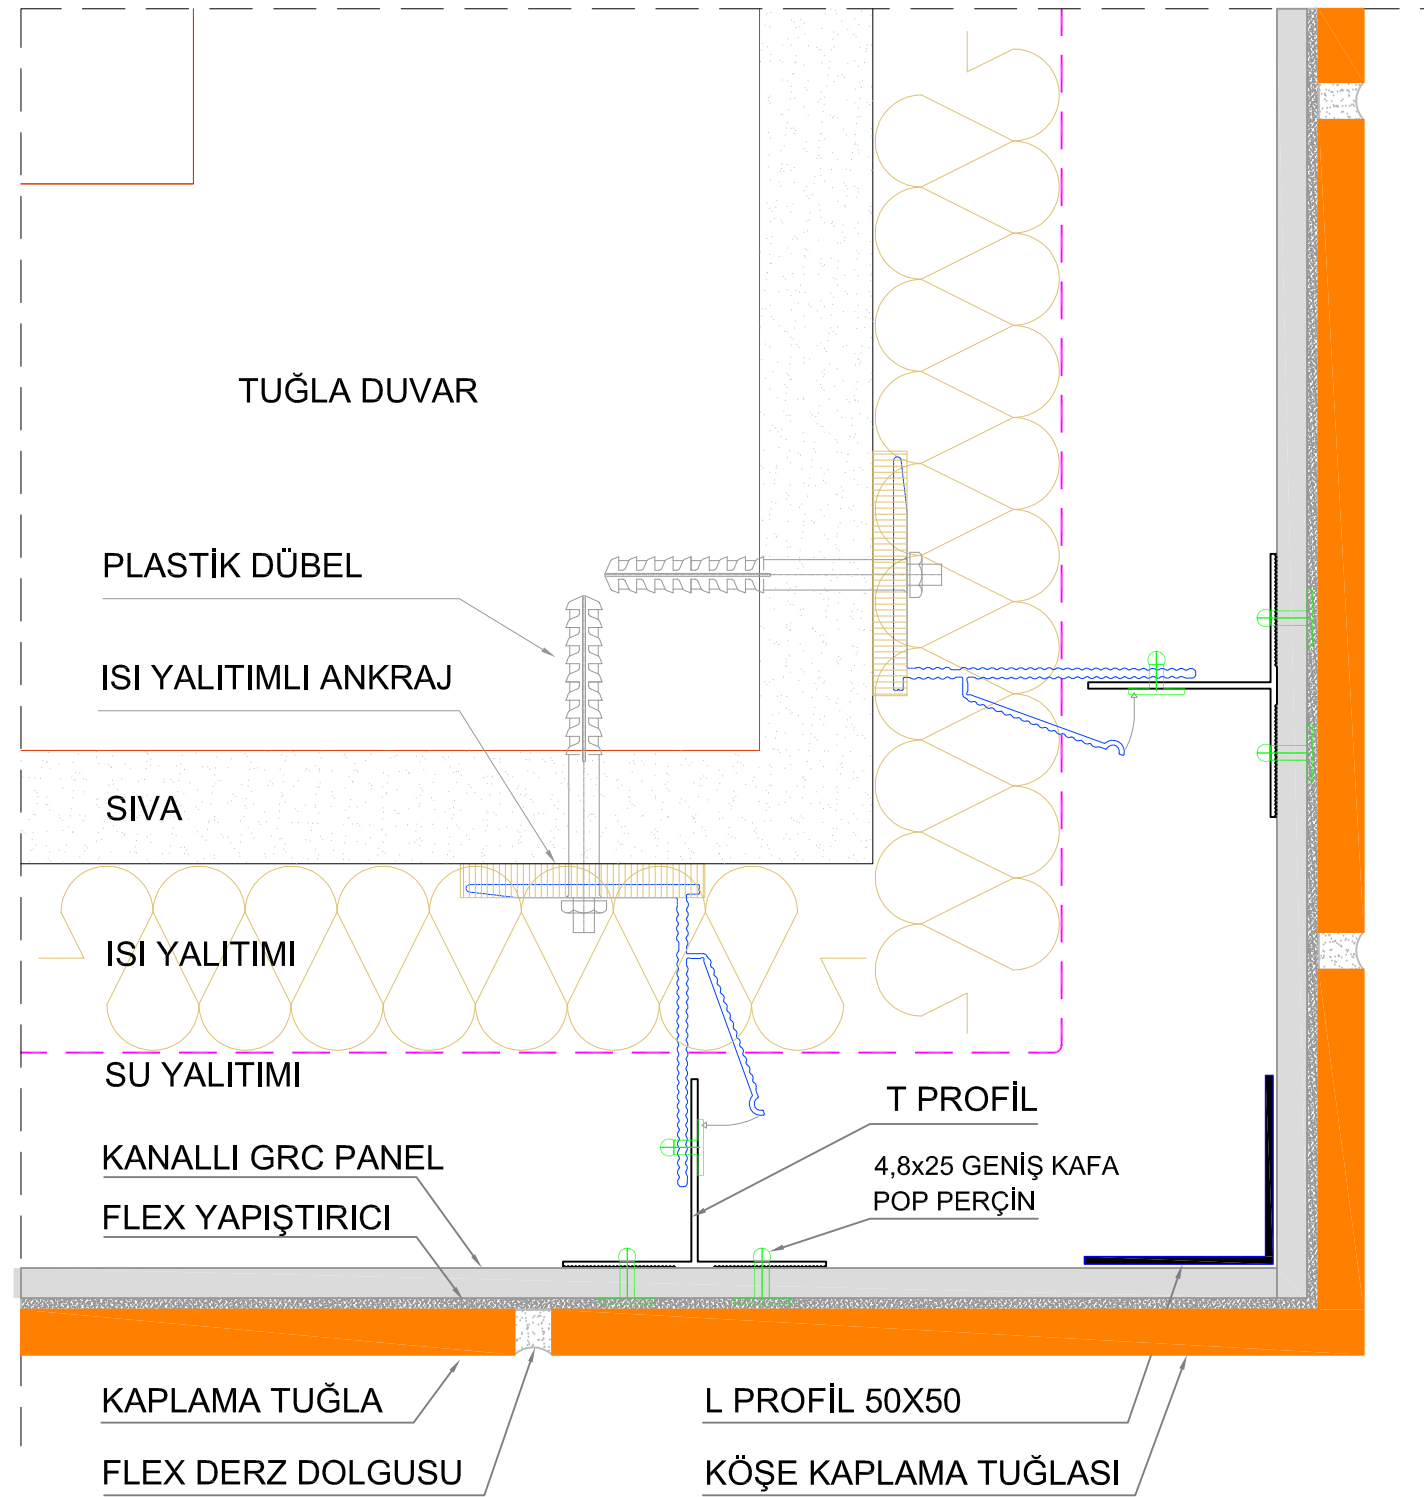

Ags Sabit Braket

AGS BRAKET 4mm

Ags Braket Hareketli

A x 61.8 x 80 mm
60 x 61.8 x 80 mm
80 x 61.8 x 80 mm
100 x 61.8 x 80 mm
120 x 61.8 x 80 mm
140 x 61.8 x 80 mm
160 x 61.8 x 80 mm
180 x 61.8 x 80 mm

Ags Braket Sabit

A x 61.8 x 150 mm
60 x 61.8 x 150 mm
80 x 61.8 x 150 mm
100 x 61.8 x 150 mm
120 x 61.8 x 150 mm
140 x 61.8 x 150 mm
160 x 61.8 x 150 mm
180 x 61.8 x 150 mm

Ags Braket Hareketli

Ags Braket Sabit

DETAY A

DETAY B