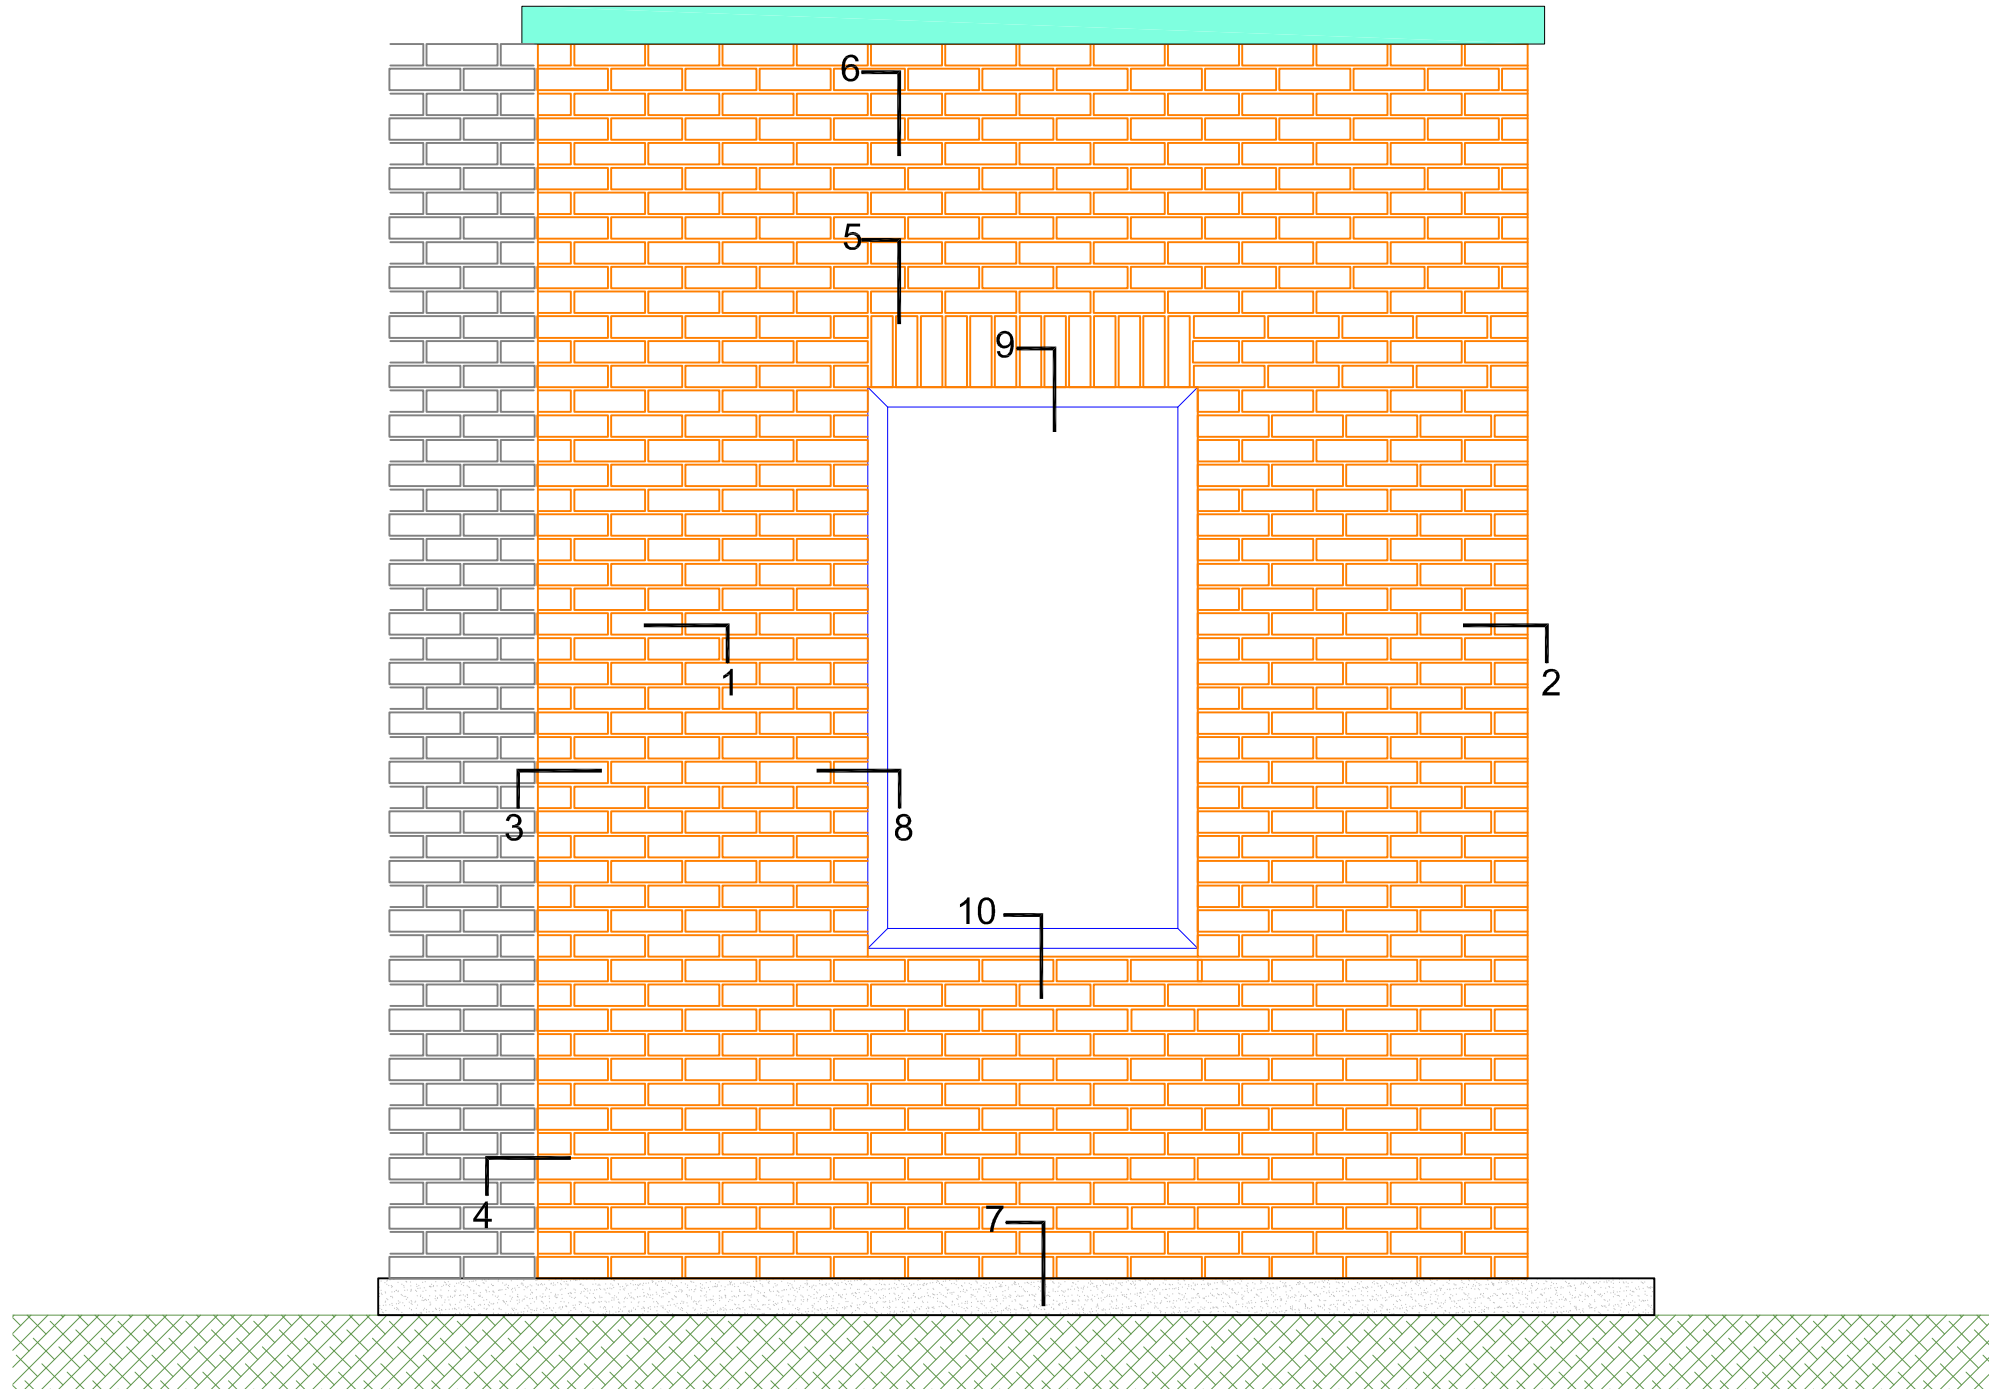

Ags Braket Hareketli

A x 61.8 x 80 mm
60 x 61.8 x 80 mm
80 x 61.8 x 80 mm
100 x 61.8 x 80 mm
120 x 61.8 x 80 mm
140 x 61.8 x 80 mm
160 x 61.8 x 80 mm
180 x 61.8 x 80 mm

Ags Braket Hareketli

Ags Hareketli Braket

Ags Sabit Braket

AGS BRAKET 4mm

Ags Braket Hareketli

A x 61.8 x 80 mm
60 x 61.8 x 80 mm
80 x 61.8 x 80 mm
100 x 61.8 x 80 mm
120 x 61.8 x 80 mm
140 x 61.8 x 80 mm
160 x 61.8 x 80 mm
180 x 61.8 x 80 mm

Ags Braket Sabit

A x 61.8 x 150 mm
60 x 61.8 x 150 mm
80 x 61.8 x 150 mm
100 x 61.8 x 150 mm
120 x 61.8 x 150 mm
140 x 61.8 x 150 mm
160 x 61.8 x 150 mm
180 x 61.8 x 150 mm

Ags Braket Hareketli

Ags Braket Sabit

DETAY A

DETAY B