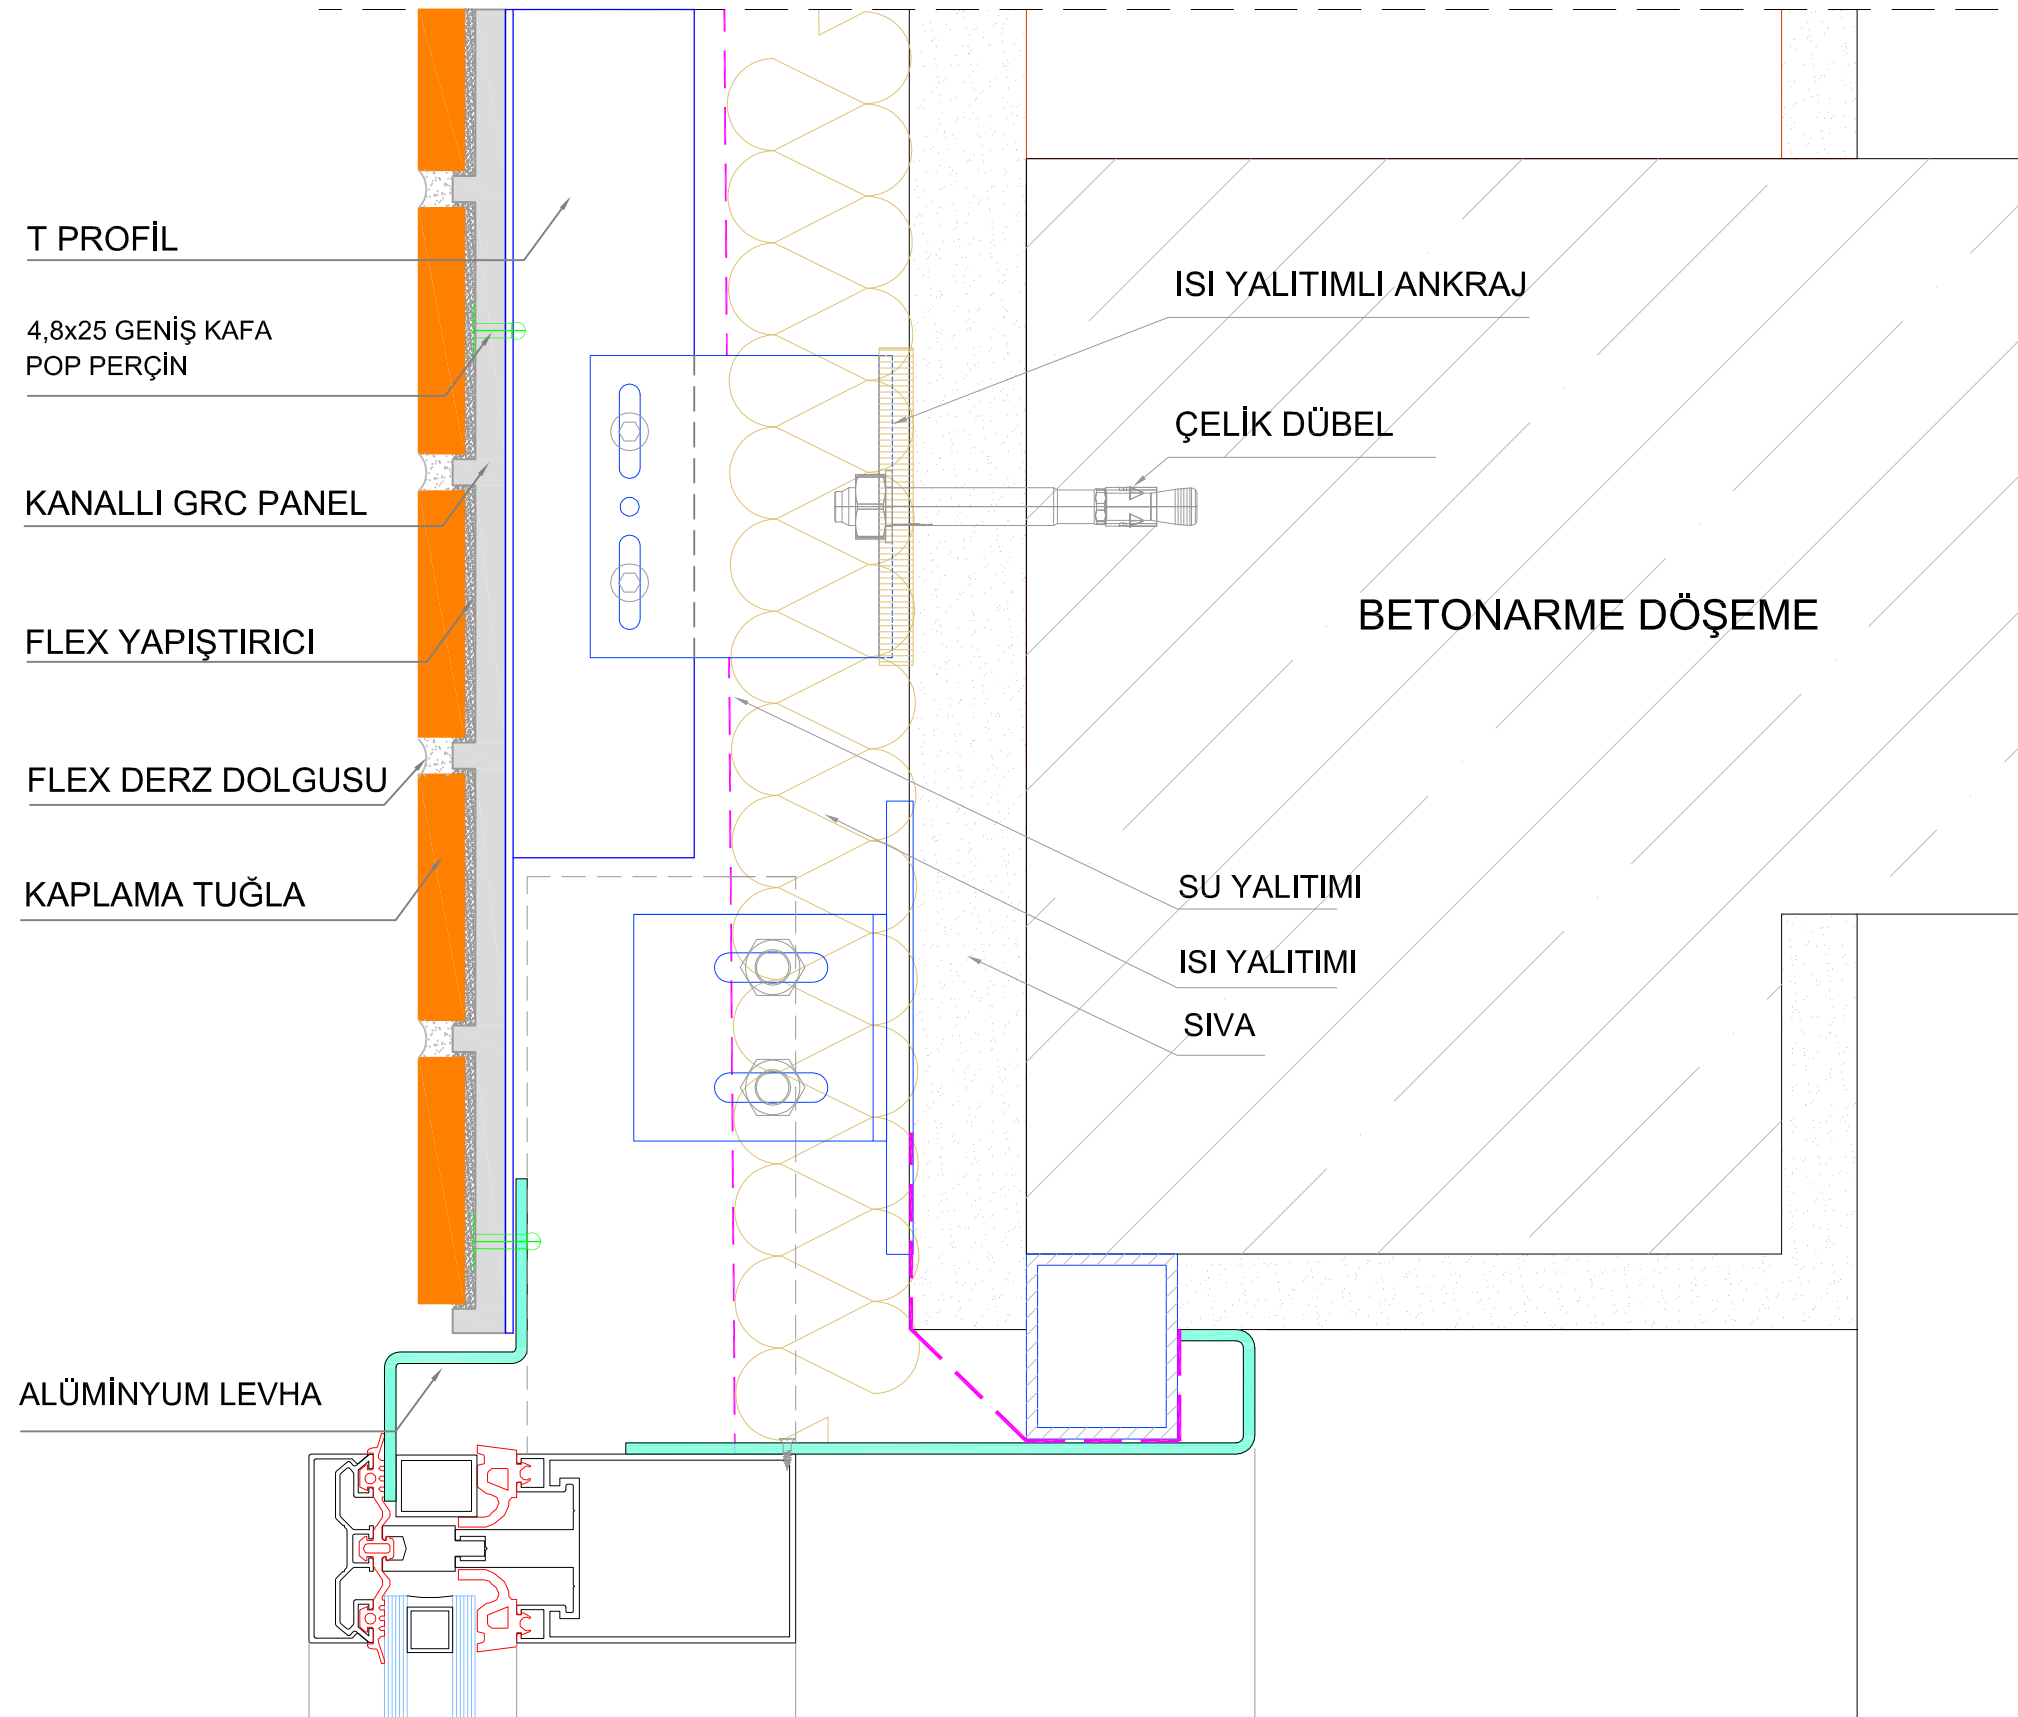

Ags Braket Hareketli

A x 61.8 x 80 mm
60 x 61.8 x 80 mm
80 x 61.8 x 80 mm
100 x 61.8 x 80 mm
120 x 61.8 x 80 mm
140 x 61.8 x 80 mm
160 x 61.8 x 80 mm
180 x 61.8 x 80 mm

Ags Braket Hareketli

Ags Hareketli Braket

Ags Sabit Braket

AGS BRAKET 4mm

Ags Braket Hareketli

A x 61.8 x 80 mm
60 x 61.8 x 80 mm
80 x 61.8 x 80 mm
100 x 61.8 x 80 mm
120 x 61.8 x 80 mm
140 x 61.8 x 80 mm
160 x 61.8 x 80 mm
180 x 61.8 x 80 mm

Ags Braket Sabit

A x 61.8 x 150 mm
60 x 61.8 x 150 mm
80 x 61.8 x 150 mm
100 x 61.8 x 150 mm
120 x 61.8 x 150 mm
140 x 61.8 x 150 mm
160 x 61.8 x 150 mm
180 x 61.8 x 150 mm

Ags Braket Hareketli

Ags Braket Sabit

DETAY A

DETAY B