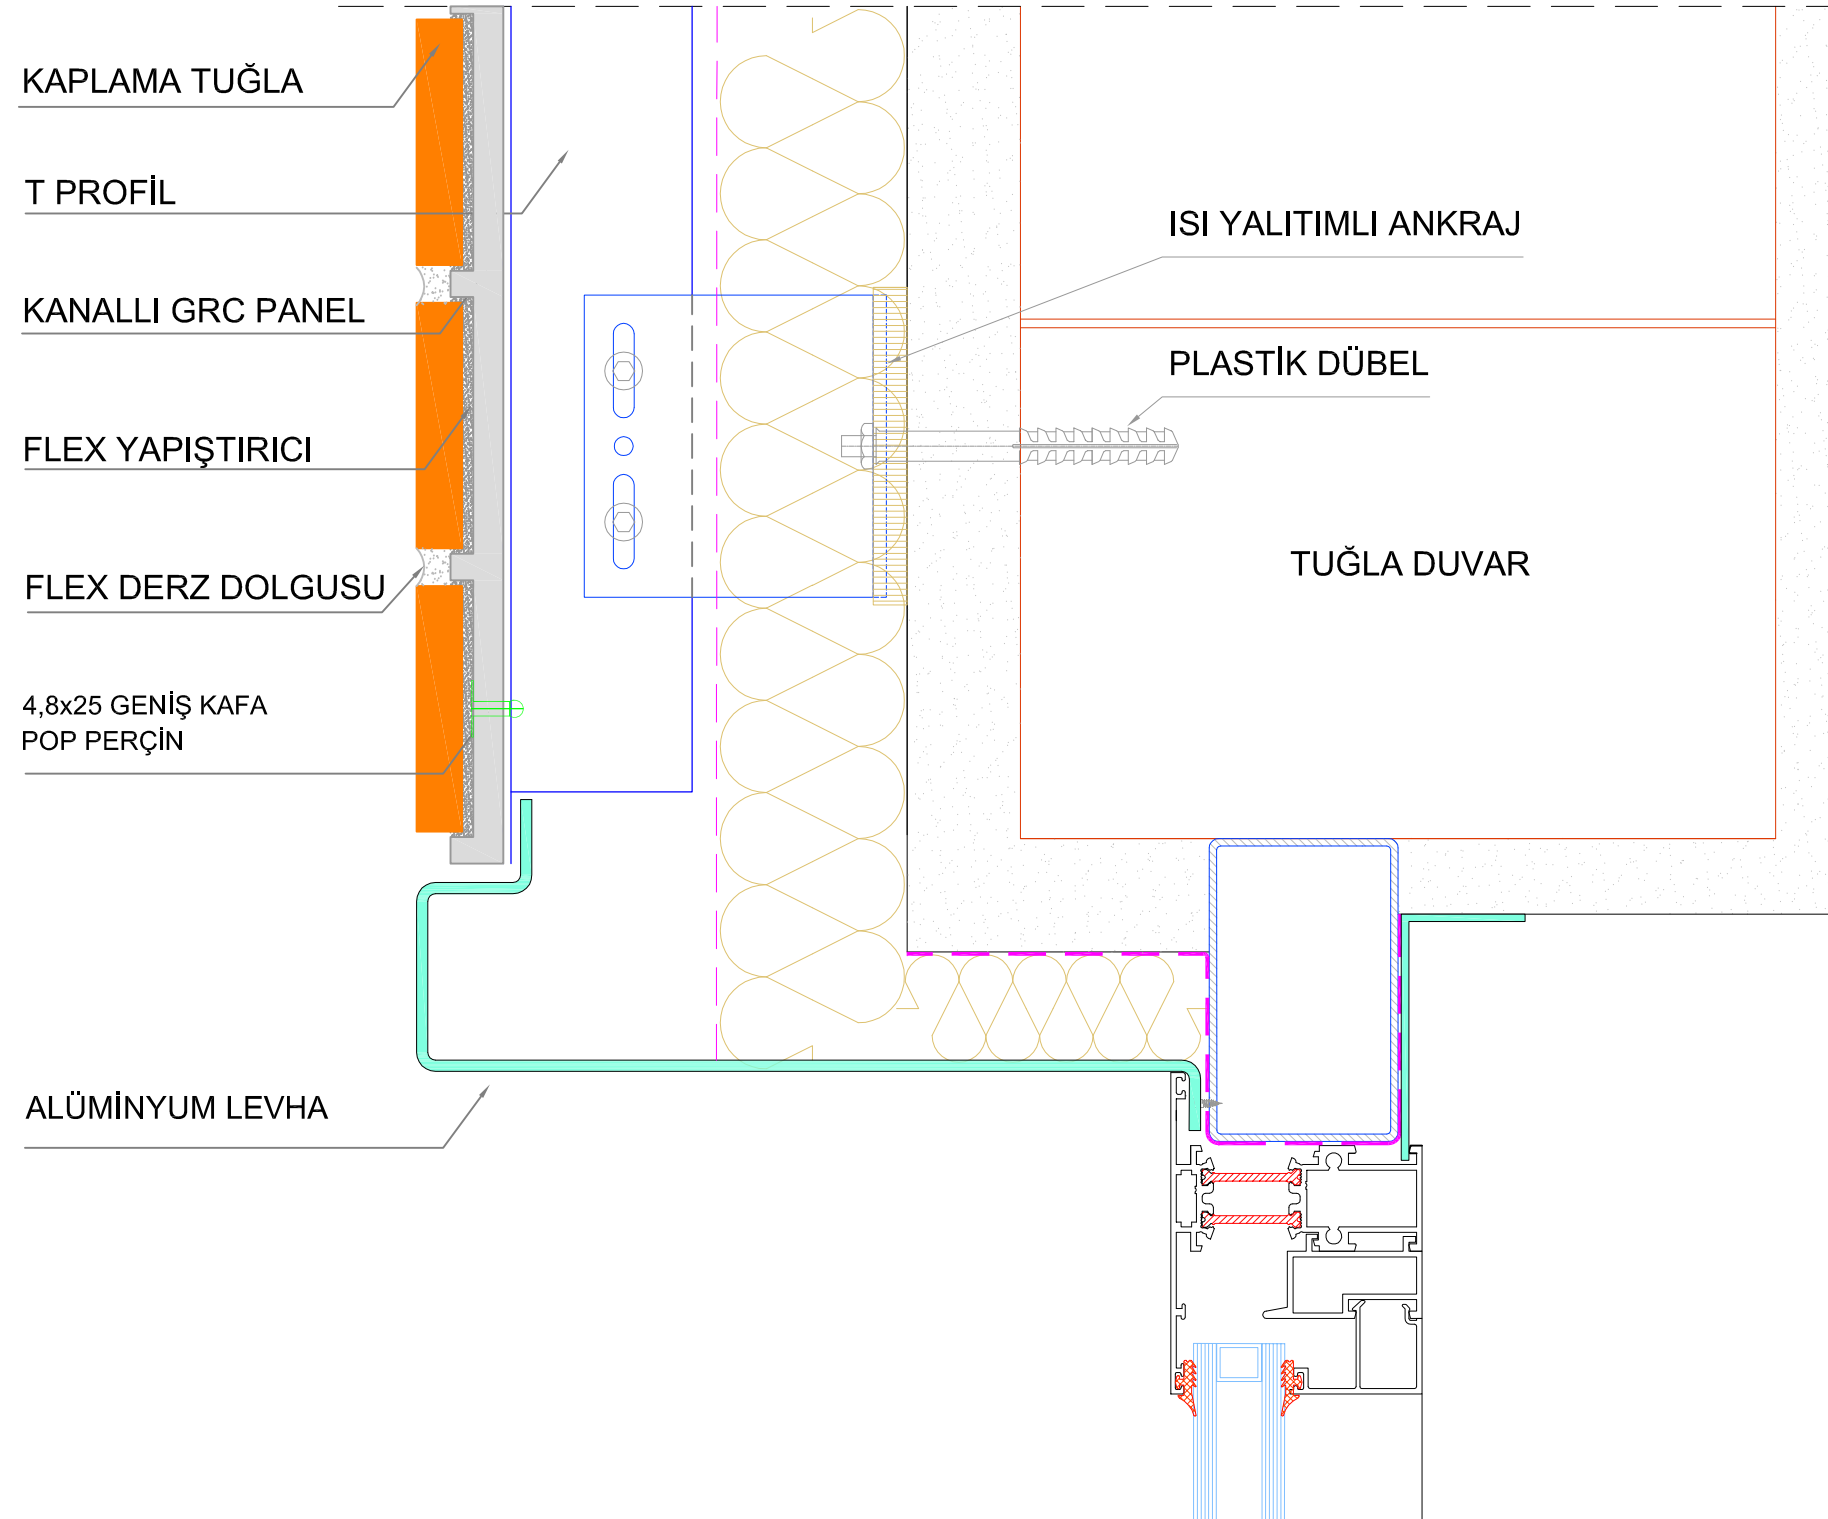

Ags Sabit Braket

AGS BRAKET 4mm

Ags Braket Hareketli

A x 61.8 x 80 mm
60 x 61.8 x 80 mm
80 x 61.8 x 80 mm
100 x 61.8 x 80 mm
120 x 61.8 x 80 mm
140 x 61.8 x 80 mm
160 x 61.8 x 80 mm
180 x 61.8 x 80 mm

Ags Braket Sabit

A x 61.8 x 150 mm
60 x 61.8 x 150 mm
80 x 61.8 x 150 mm
100 x 61.8 x 150 mm
120 x 61.8 x 150 mm
140 x 61.8 x 150 mm
160 x 61.8 x 150 mm
180 x 61.8 x 150 mm

Ags Braket Hareketli

Ags Braket Sabit

DETAY A

DETAY B