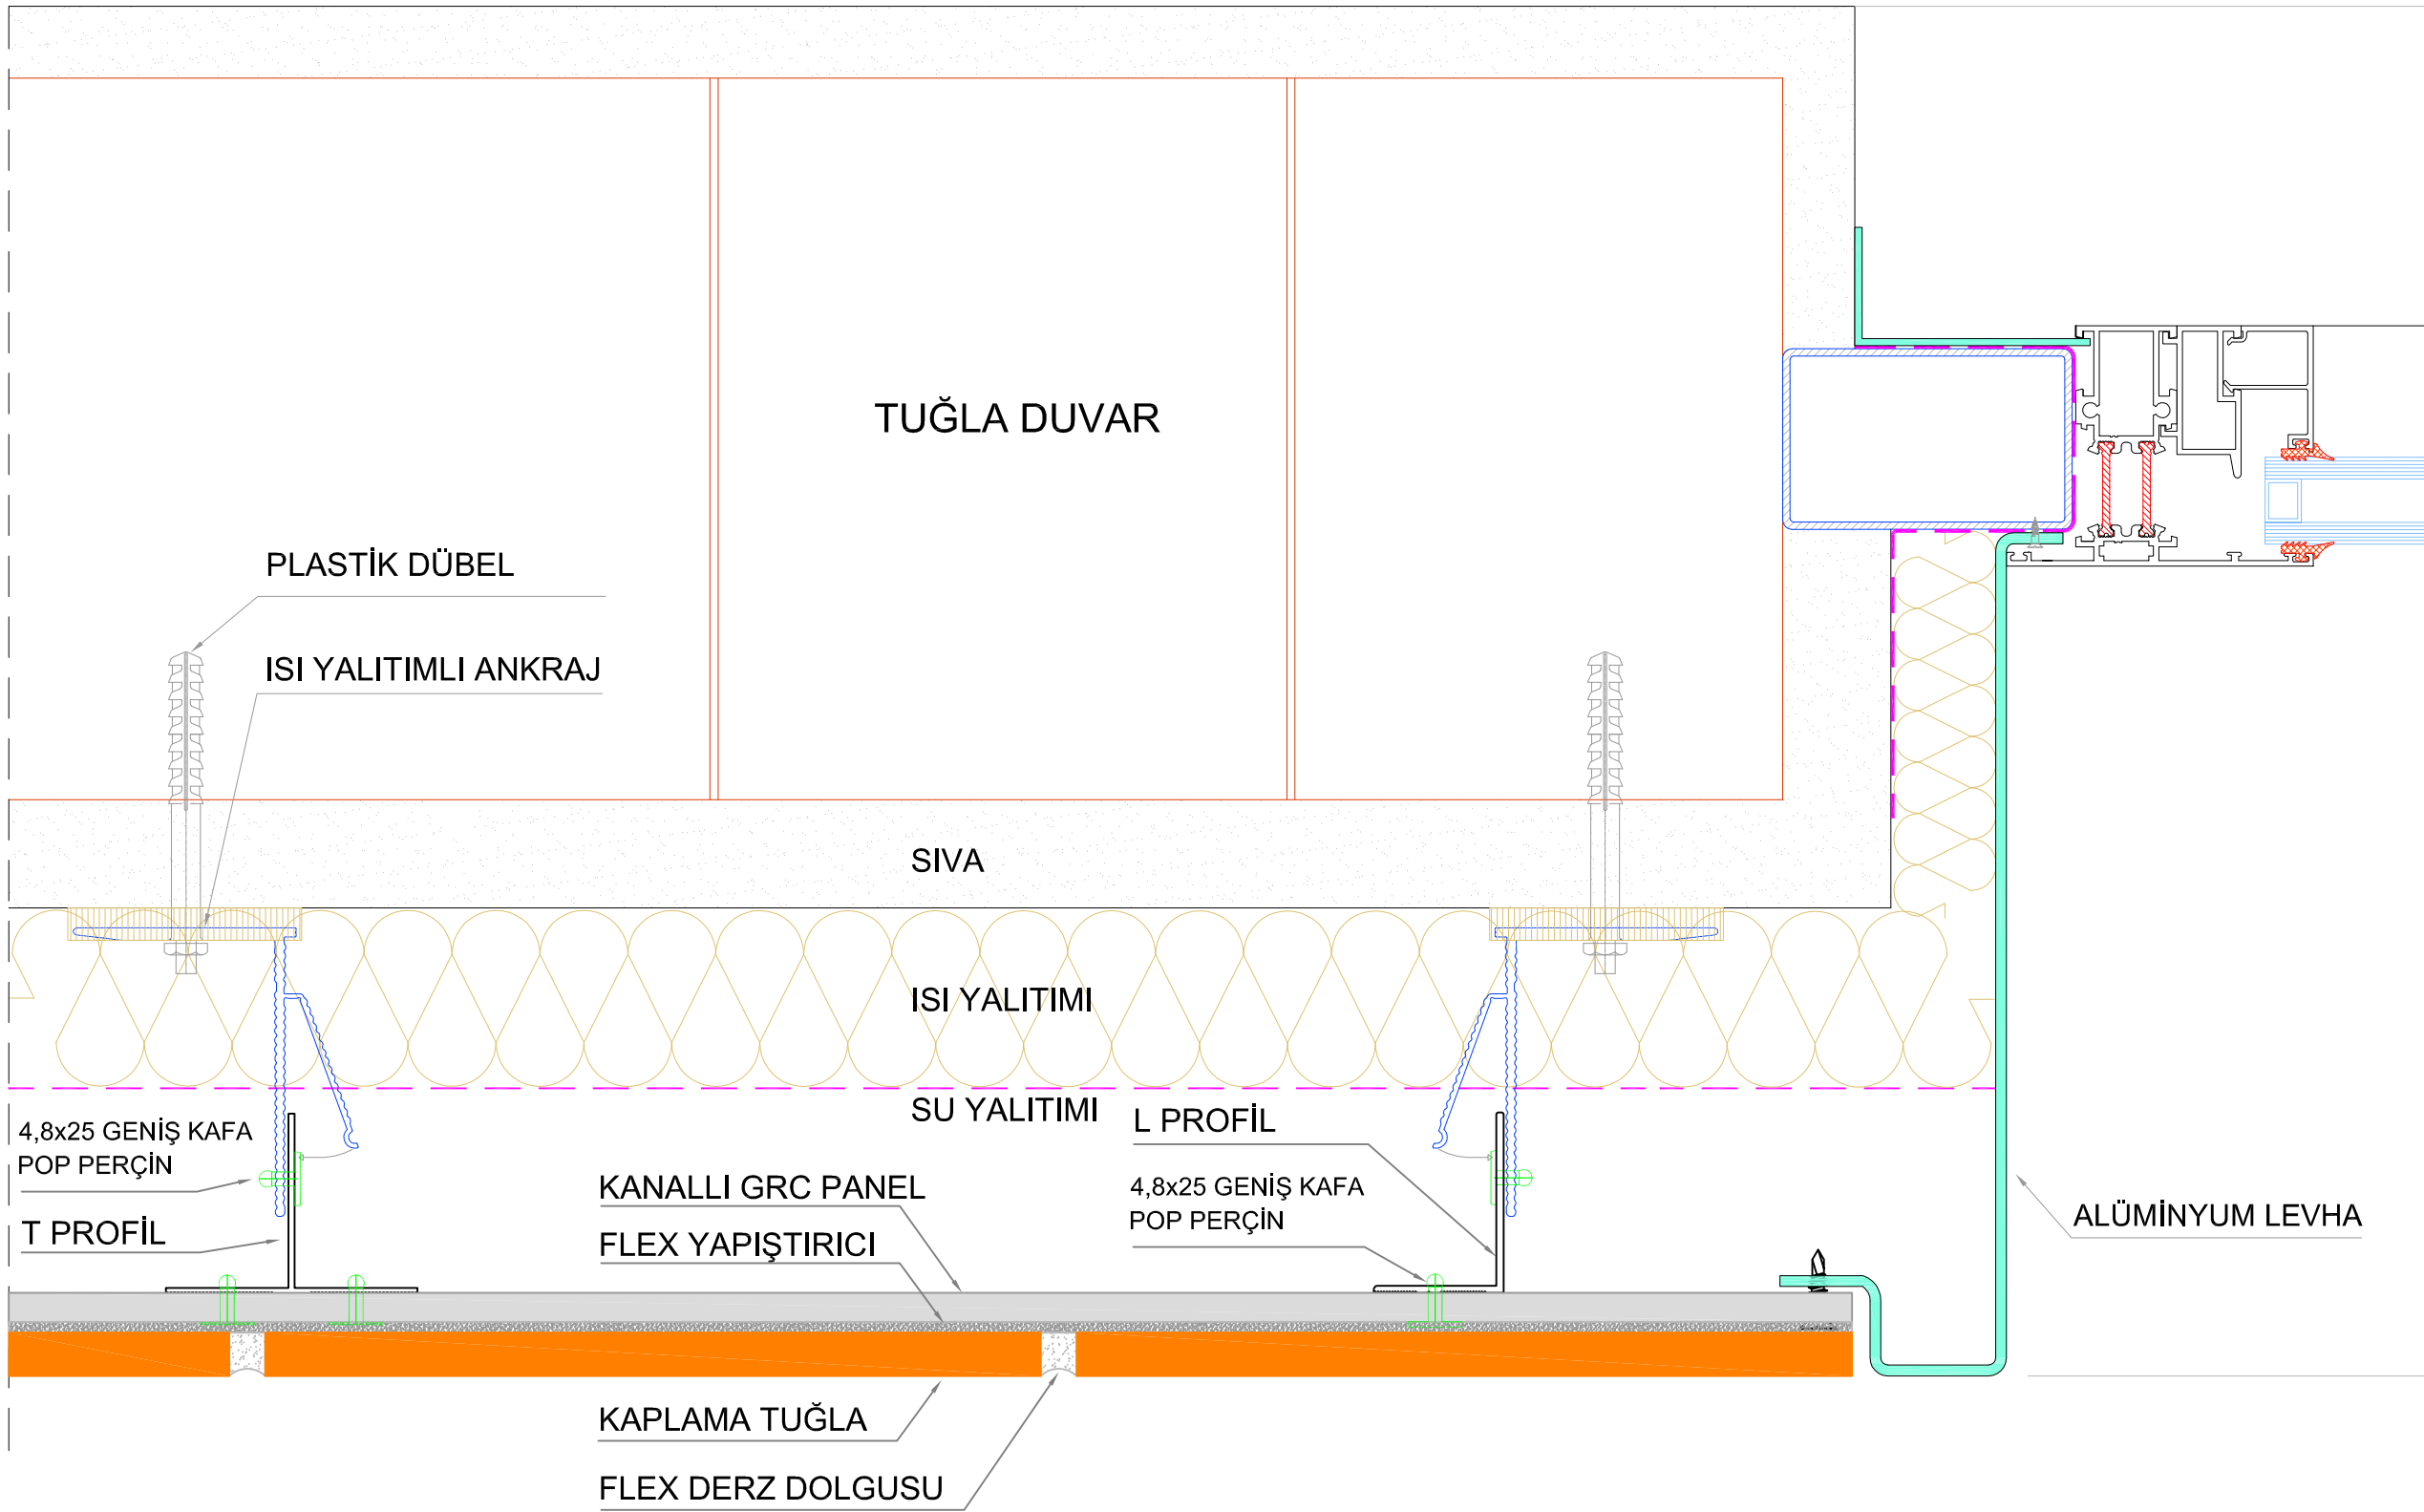

Ags Sabit Braket

AGS BRAKET 4mm

Ags Braket Hareketli

A x 61.8 x 80 mm
60 x 61.8 x 80 mm
80 x 61.8 x 80 mm
100 x 61.8 x 80 mm
120 x 61.8 x 80 mm
140 x 61.8 x 80 mm
160 x 61.8 x 80 mm
180 x 61.8 x 80 mm

Ags Braket Sabit

A x 61.8 x 150 mm
60 x 61.8 x 150 mm
80 x 61.8 x 150 mm
100 x 61.8 x 150 mm
120 x 61.8 x 150 mm
140 x 61.8 x 150 mm
160 x 61.8 x 150 mm
180 x 61.8 x 150 mm

Ags Braket Hareketli

Ags Braket Sabit

DETAY A

DETAY B