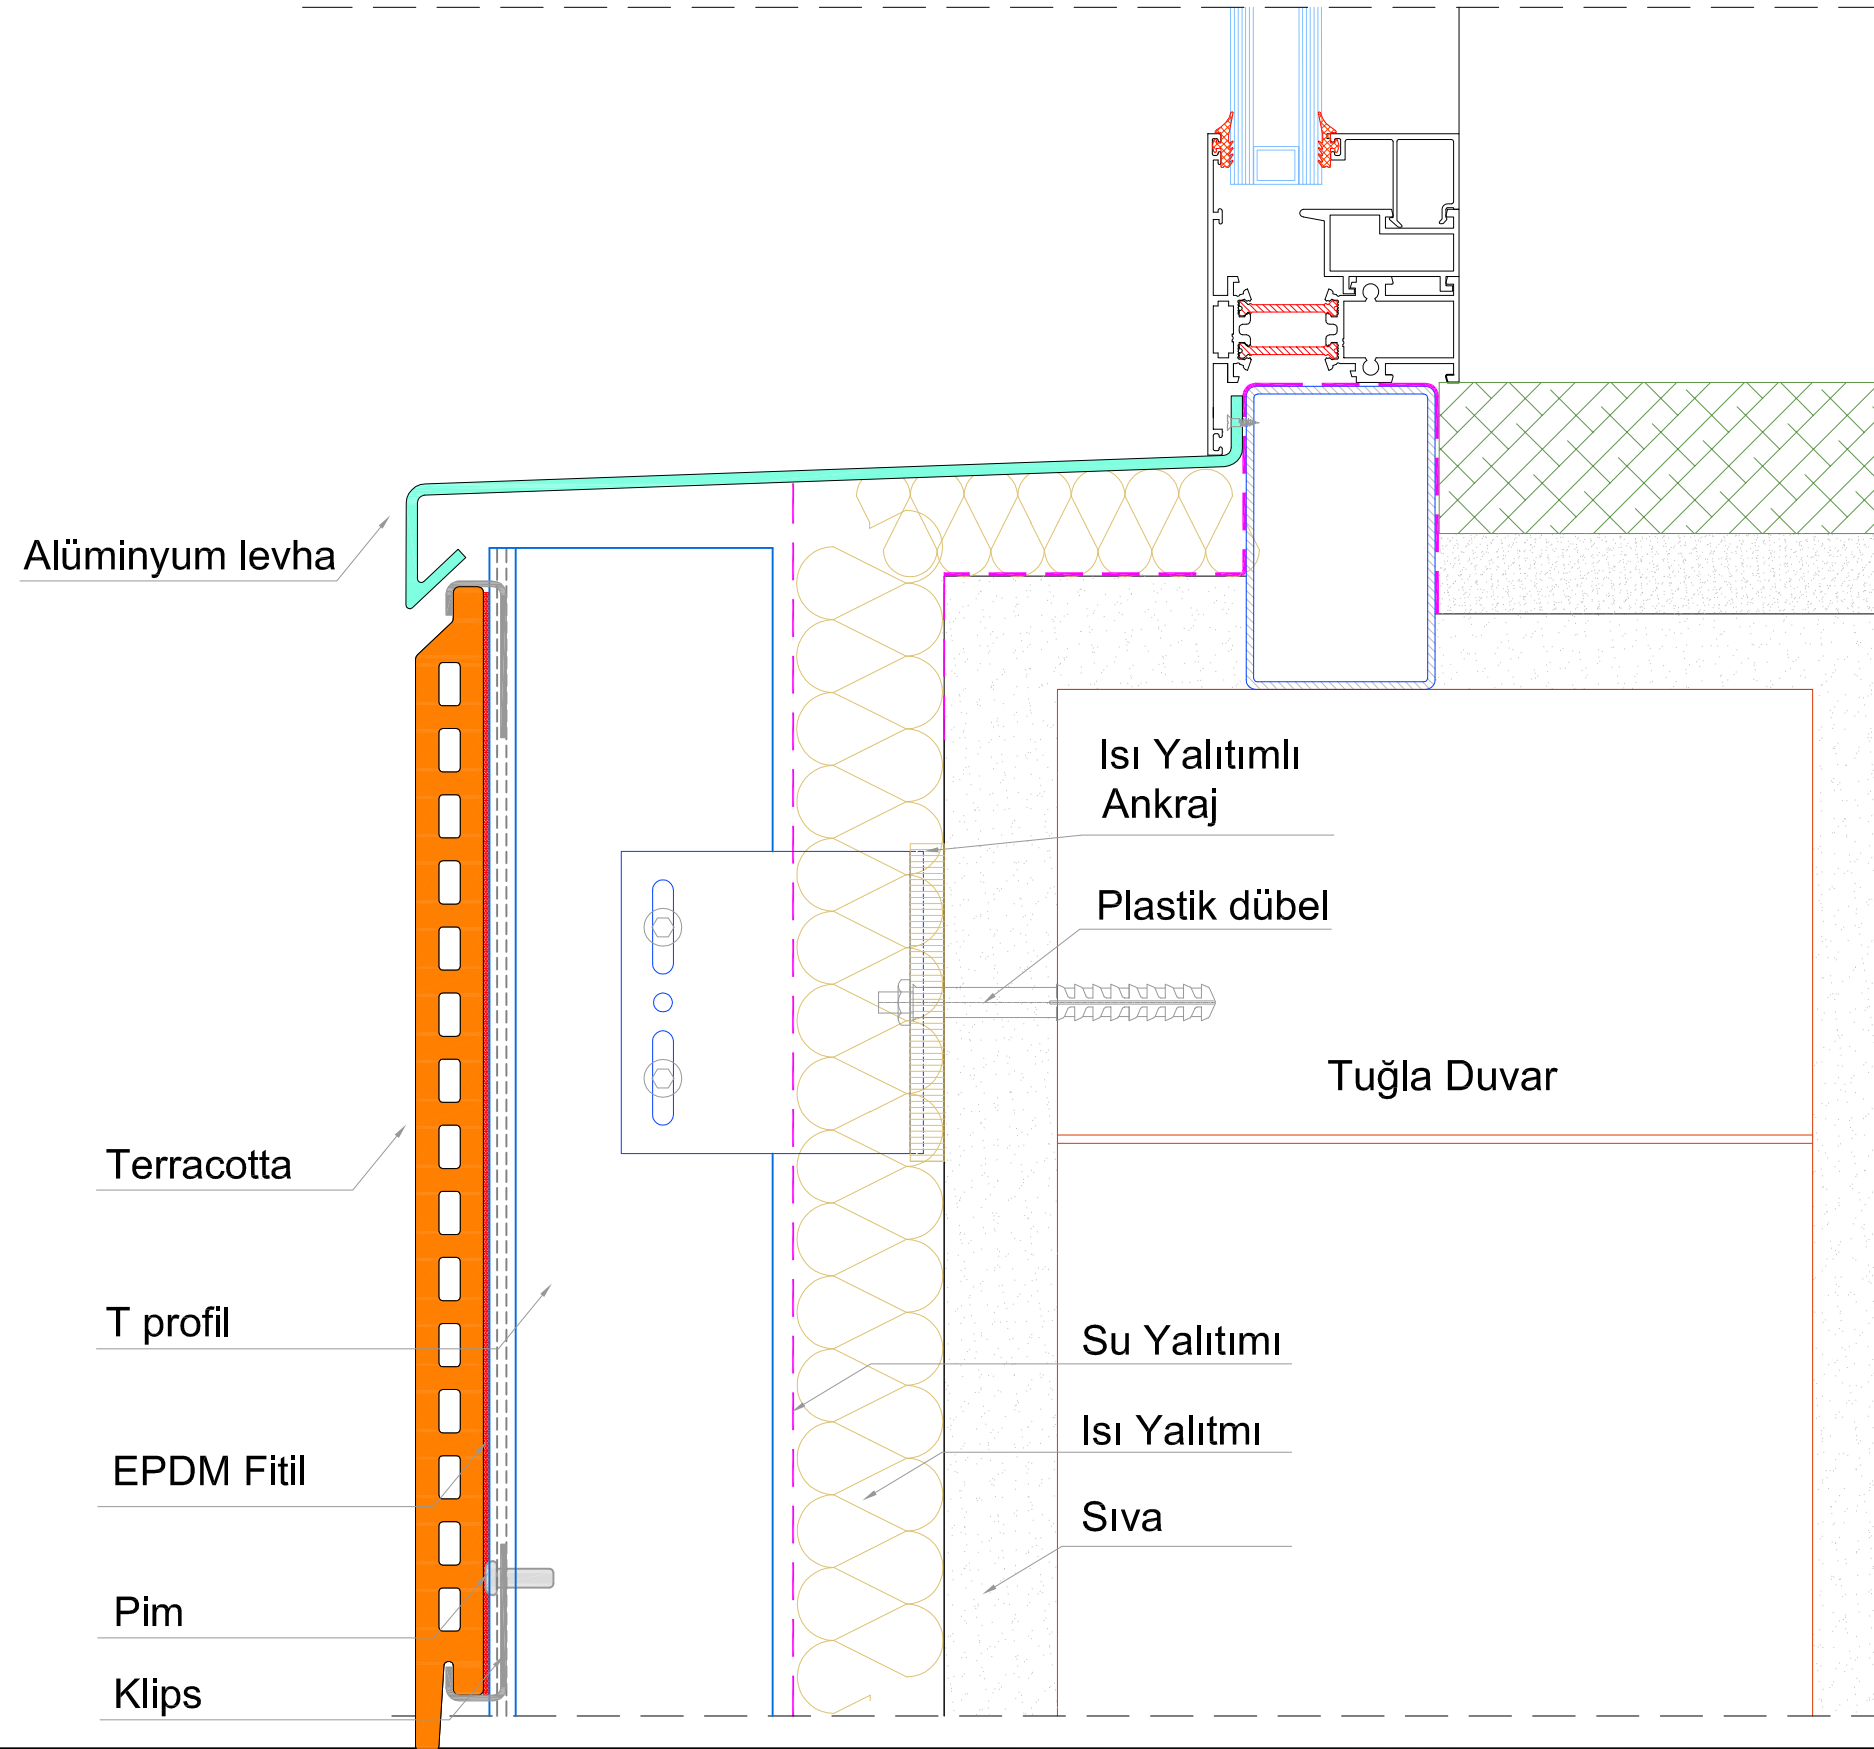

Ags Sabit Braket

AGS BRAKET 4mm

Ags Braket Hareketli

A x 61.8 x 80 mm
60 x 61.8 x 80 mm
80 x 61.8 x 80 mm
100 x 61.8 x 80 mm
120 x 61.8 x 80 mm
140 x 61.8 x 80 mm
160 x 61.8 x 80 mm
180 x 61.8 x 80 mm

Ags Braket Sabit

A x 61.8 x 150 mm
60 x 61.8 x 150 mm
80 x 61.8 x 150 mm
100 x 61.8 x 150 mm
120 x 61.8 x 150 mm
140 x 61.8 x 150 mm
160 x 61.8 x 150 mm
180 x 61.8 x 150 mm

Ags Braket Hareketli

Ags Braket Sabit

DETAY 3 A