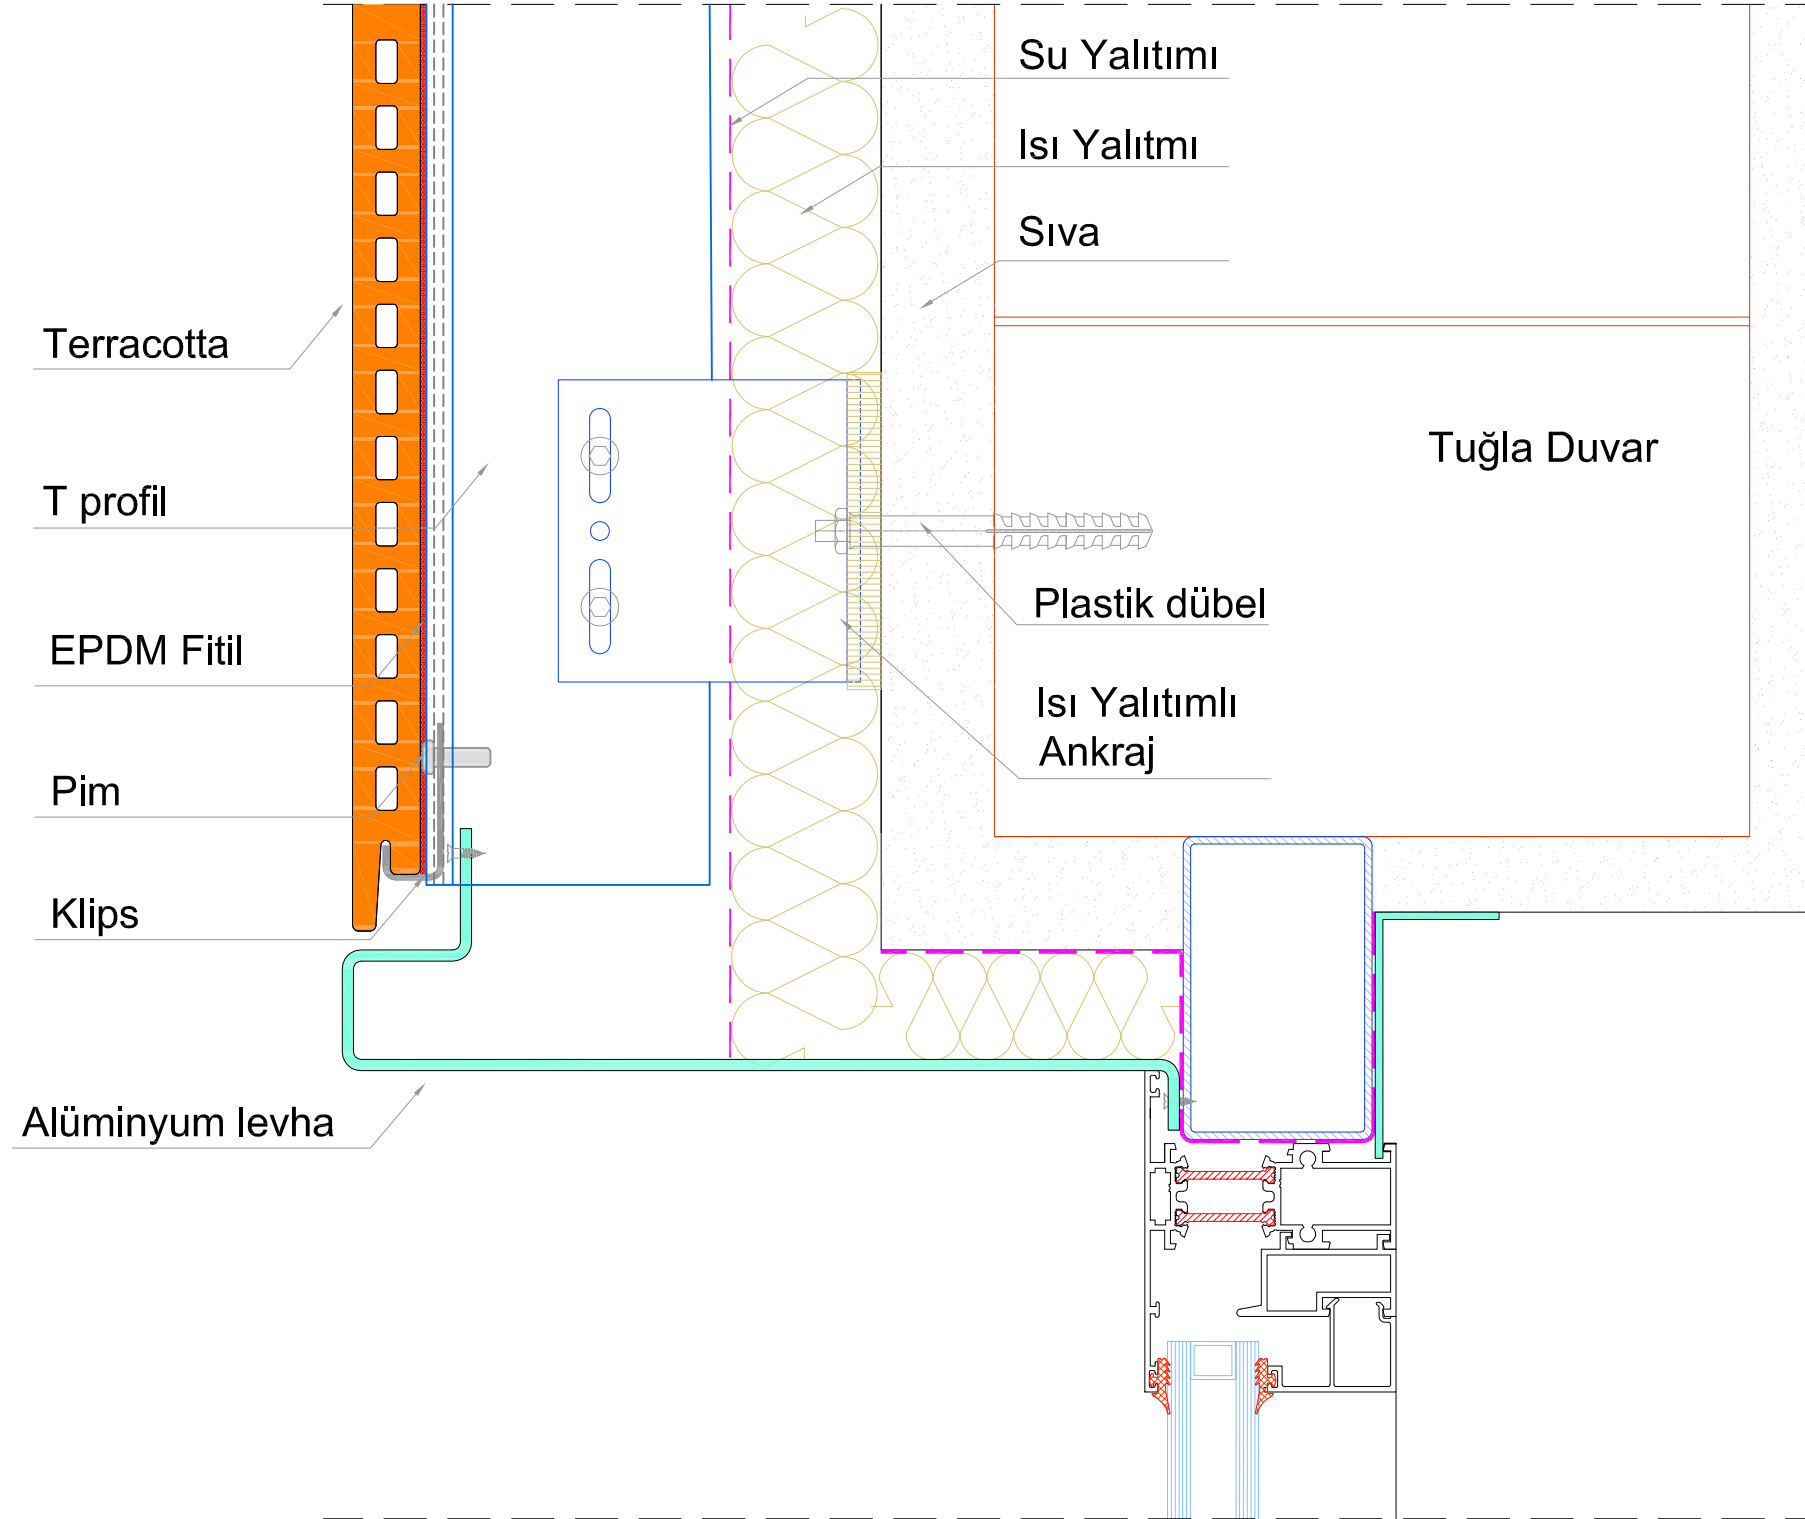

Ags Sabit Braket

AGS BRAKET 4mm

Ags Braket Hareketli

A x 61.8 x 80 mm
60 x 61.8 x 80 mm
80 x 61.8 x 80 mm
100 x 61.8 x 80 mm
120 x 61.8 x 80 mm
140 x 61.8 x 80 mm
160 x 61.8 x 80 mm
180 x 61.8 x 80 mm

Ags Braket Sabit

A x 61.8 x 150 mm
60 x 61.8 x 150 mm
80 x 61.8 x 150 mm
100 x 61.8 x 150 mm
120 x 61.8 x 150 mm
140 x 61.8 x 150 mm
160 x 61.8 x 150 mm
180 x 61.8 x 150 mm

Ags Braket Hareketli

Ags Braket Sabit

DETAY 3 A