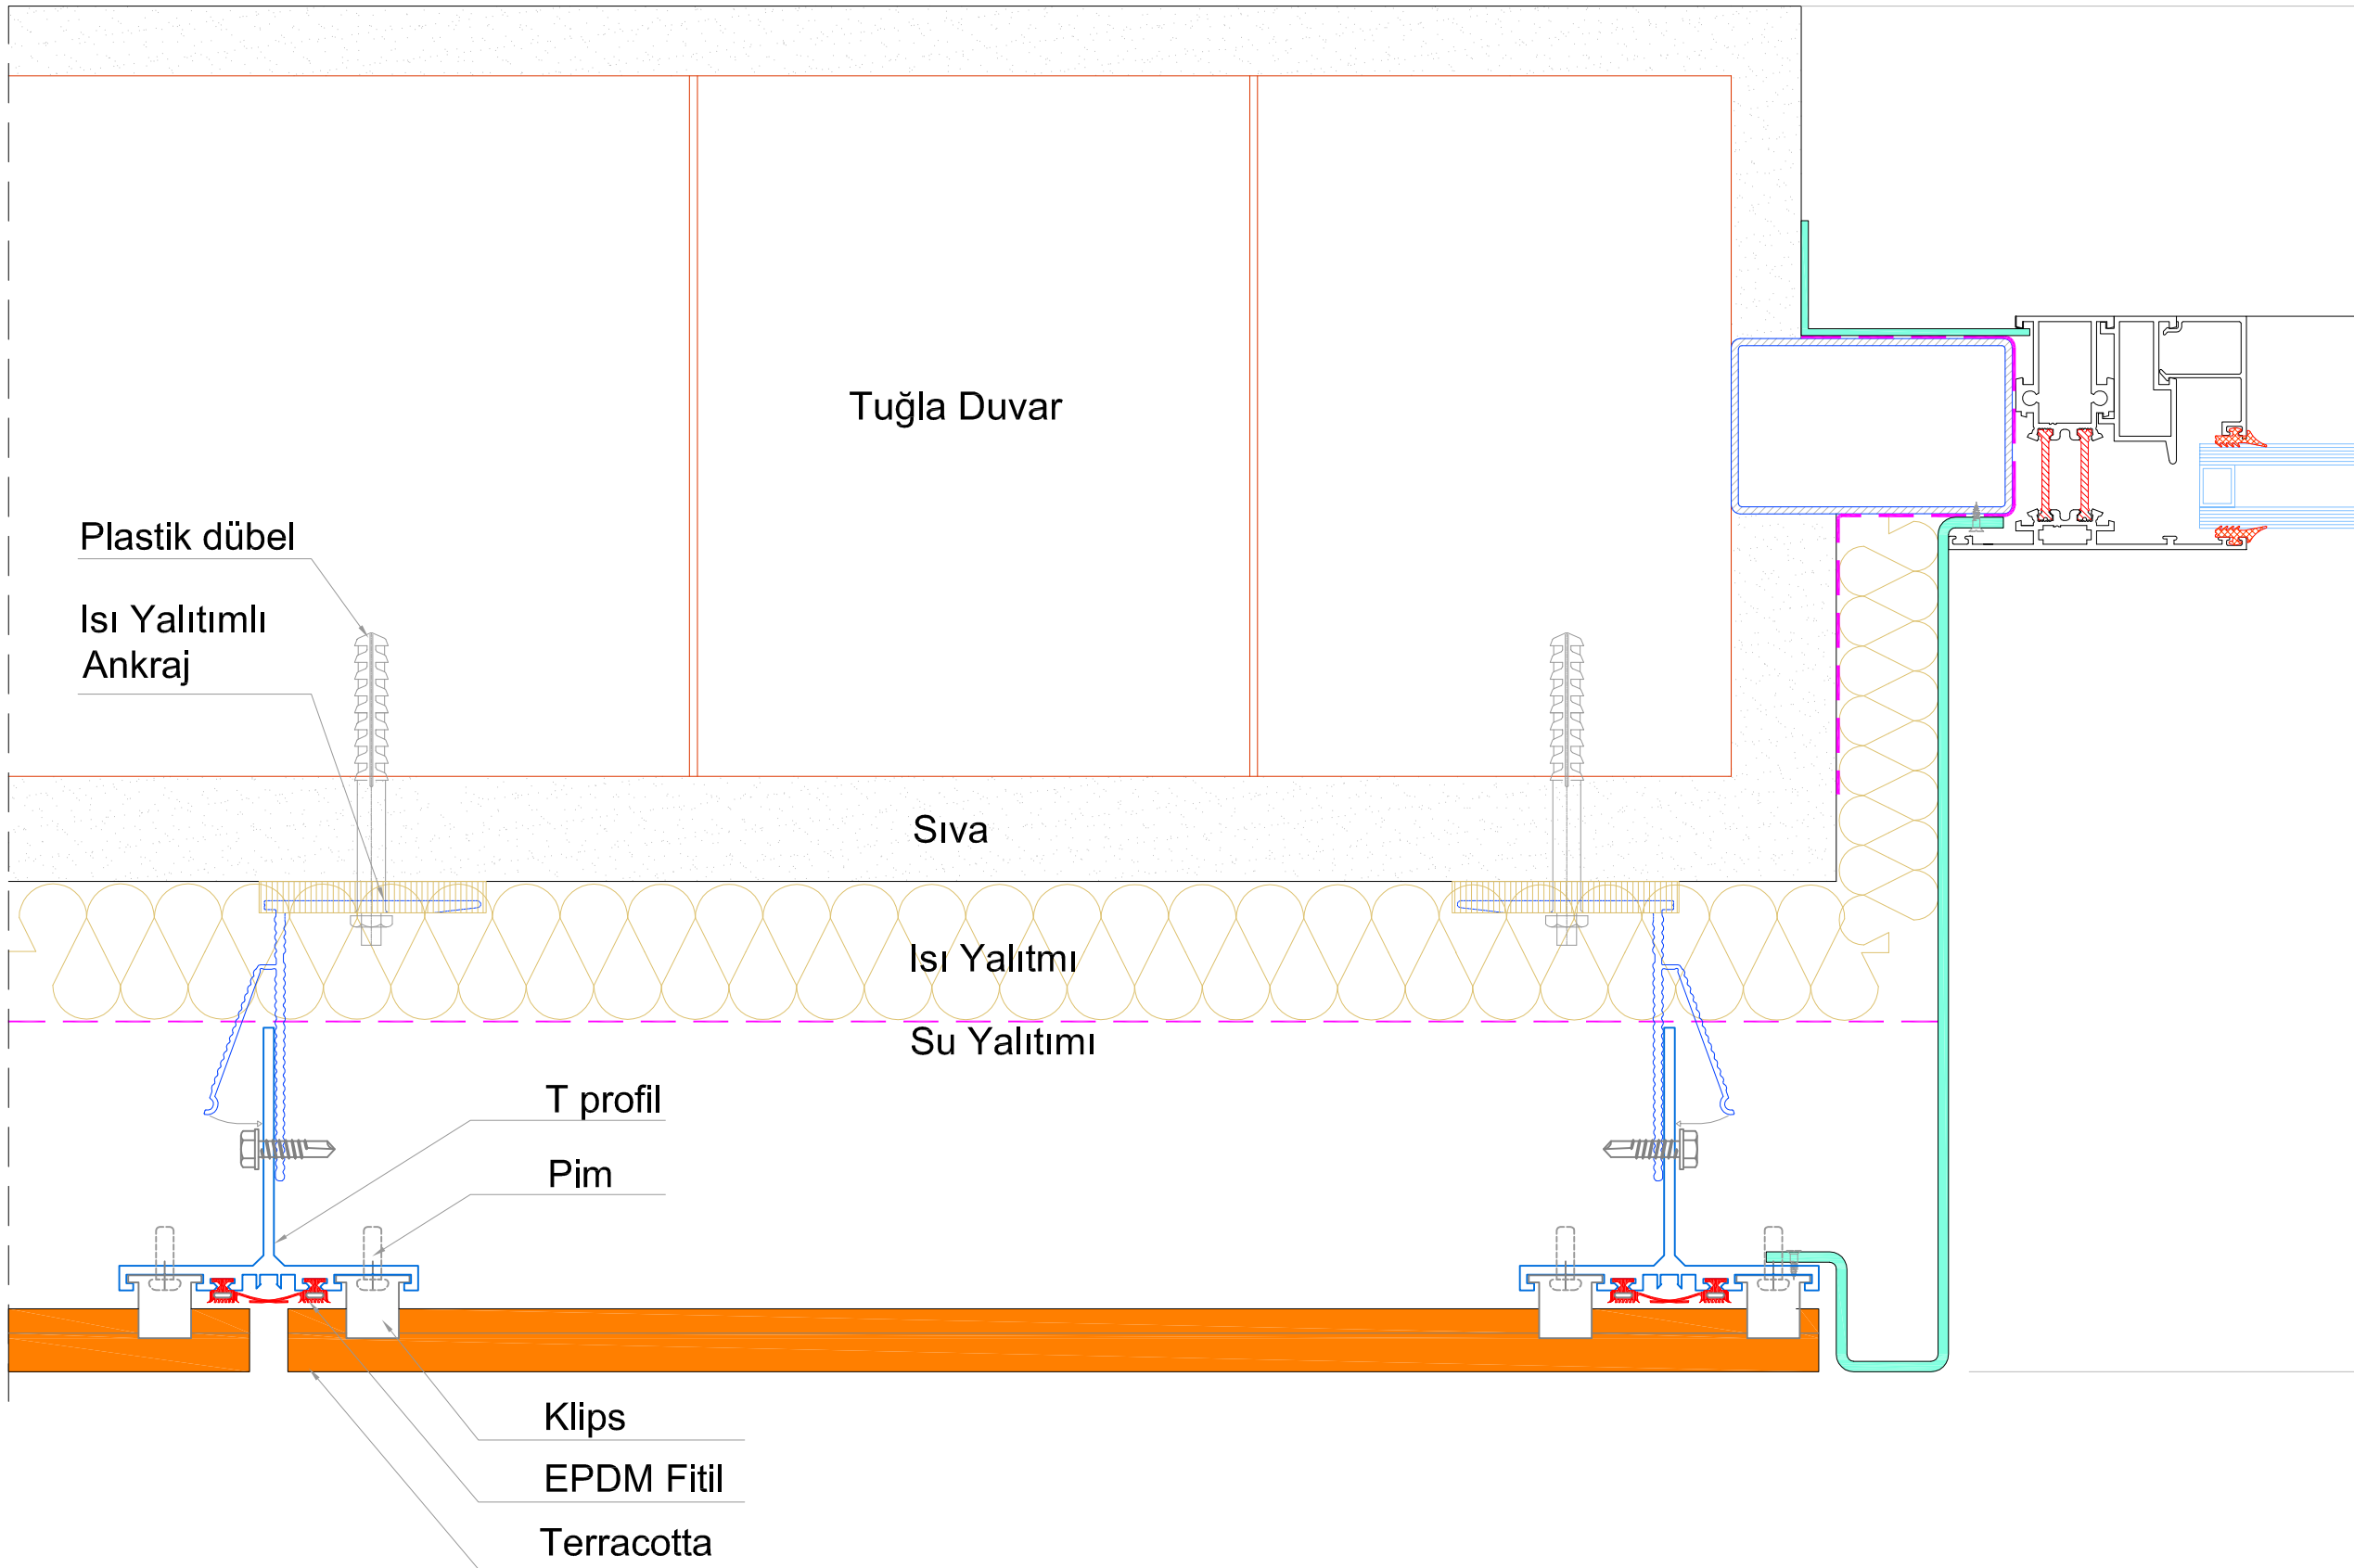

Ags Sabit Braket

AGS BRAKET 4mm

Ags Braket Hareketli

A x 61.8 x 80 mm
60 x 61.8 x 80 mm
80 x 61.8 x 80 mm
100 x 61.8 x 80 mm
120 x 61.8 x 80 mm
140 x 61.8 x 80 mm
160 x 61.8 x 80 mm
180 x 61.8 x 80 mm

Ags Braket Sabit

A x 61.8 x 150 mm
60 x 61.8 x 150 mm
80 x 61.8 x 150 mm
100 x 61.8 x 150 mm
120 x 61.8 x 150 mm
140 x 61.8 x 150 mm
160 x 61.8 x 150 mm
180 x 61.8 x 150 mm

Ags Braket Hareketli

Ags Braket Sabit

DETAY 3 A