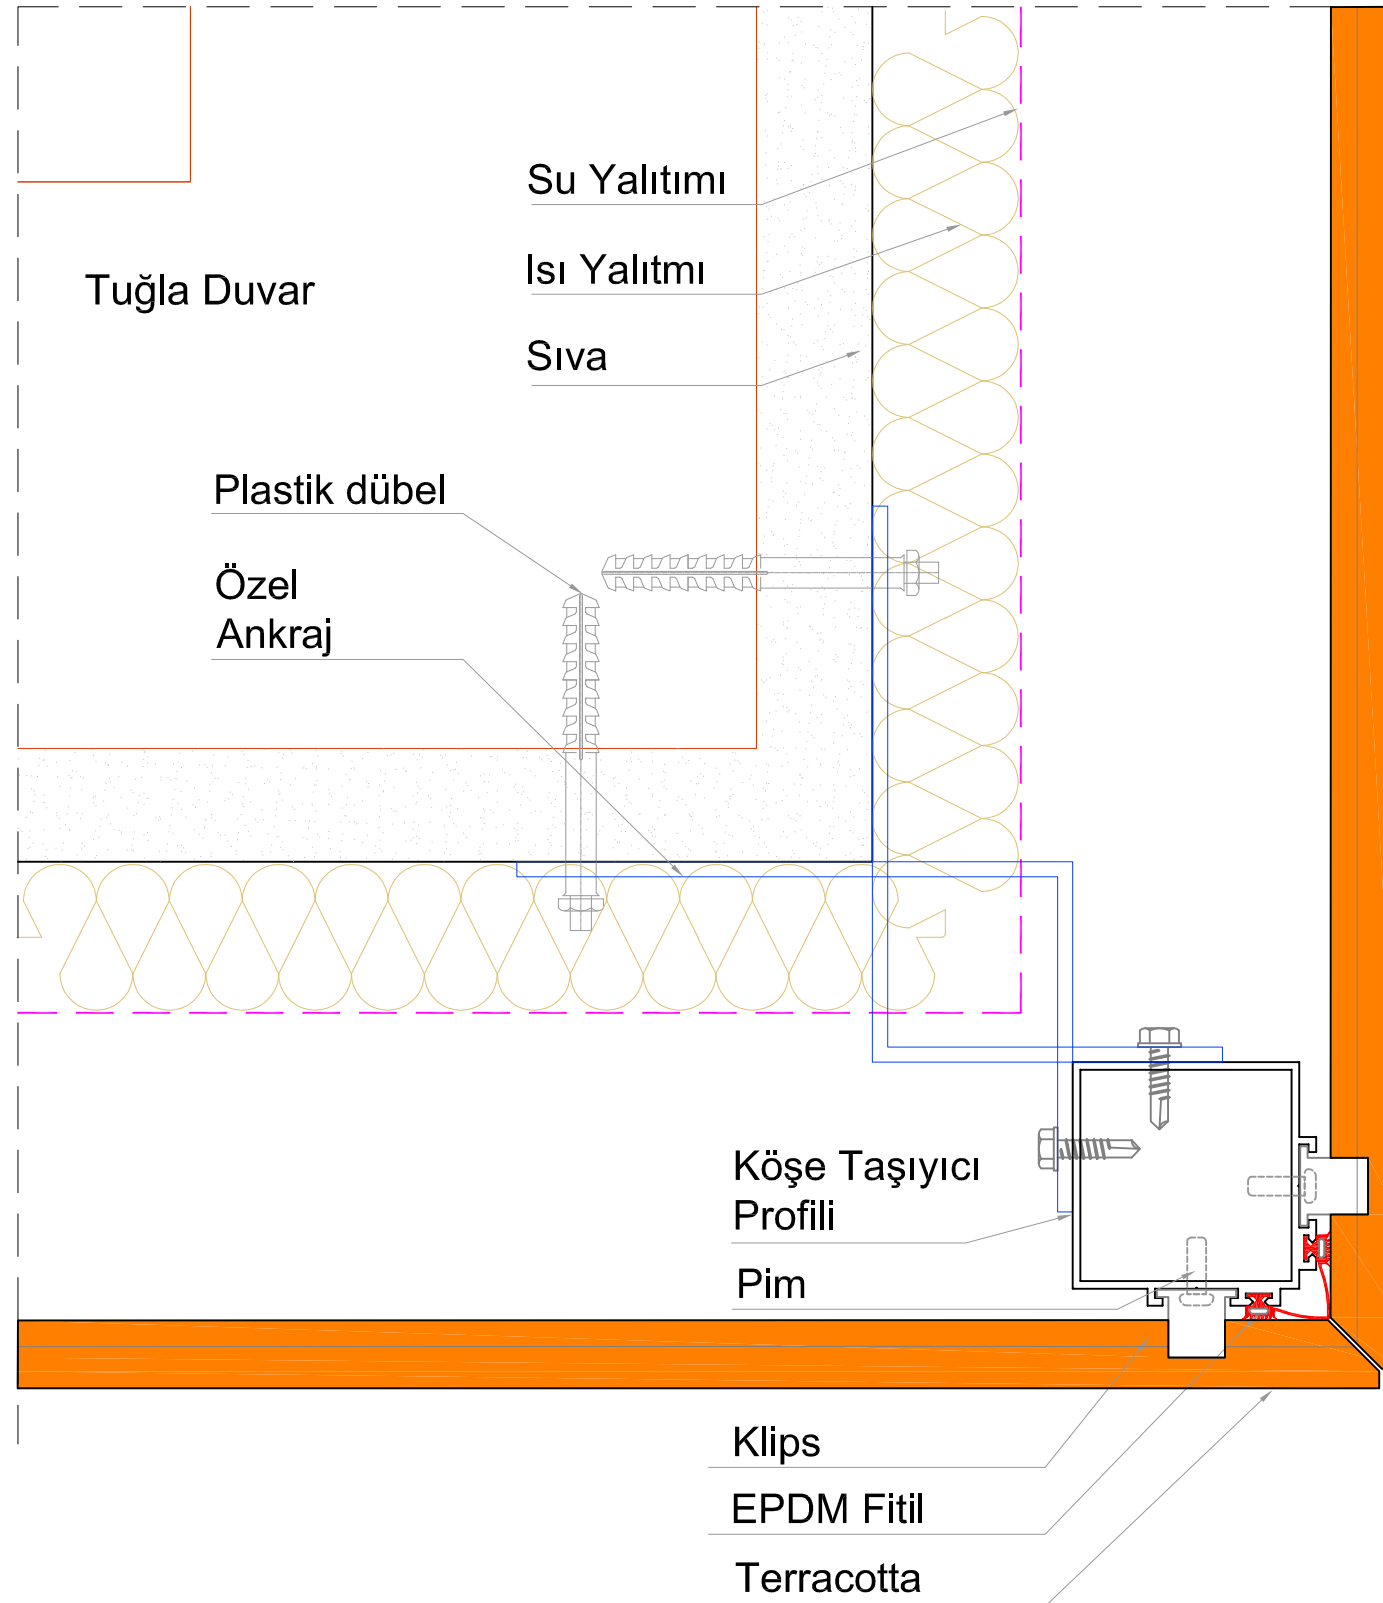

Ags Sabit Braket

AGS BRAKET 4mm

Ags Braket Hareketli

A x 61.8 x 80 mm
60 x 61.8 x 80 mm
80 x 61.8 x 80 mm
100 x 61.8 x 80 mm
120 x 61.8 x 80 mm
140 x 61.8 x 80 mm
160 x 61.8 x 80 mm
180 x 61.8 x 80 mm

Ags Braket Sabit

A x 61.8 x 150 mm
60 x 61.8 x 150 mm
80 x 61.8 x 150 mm
100 x 61.8 x 150 mm
120 x 61.8 x 150 mm
140 x 61.8 x 150 mm
160 x 61.8 x 150 mm
180 x 61.8 x 150 mm

Ags Braket Hareketli

Ags Braket Sabit

DETAY 3 A