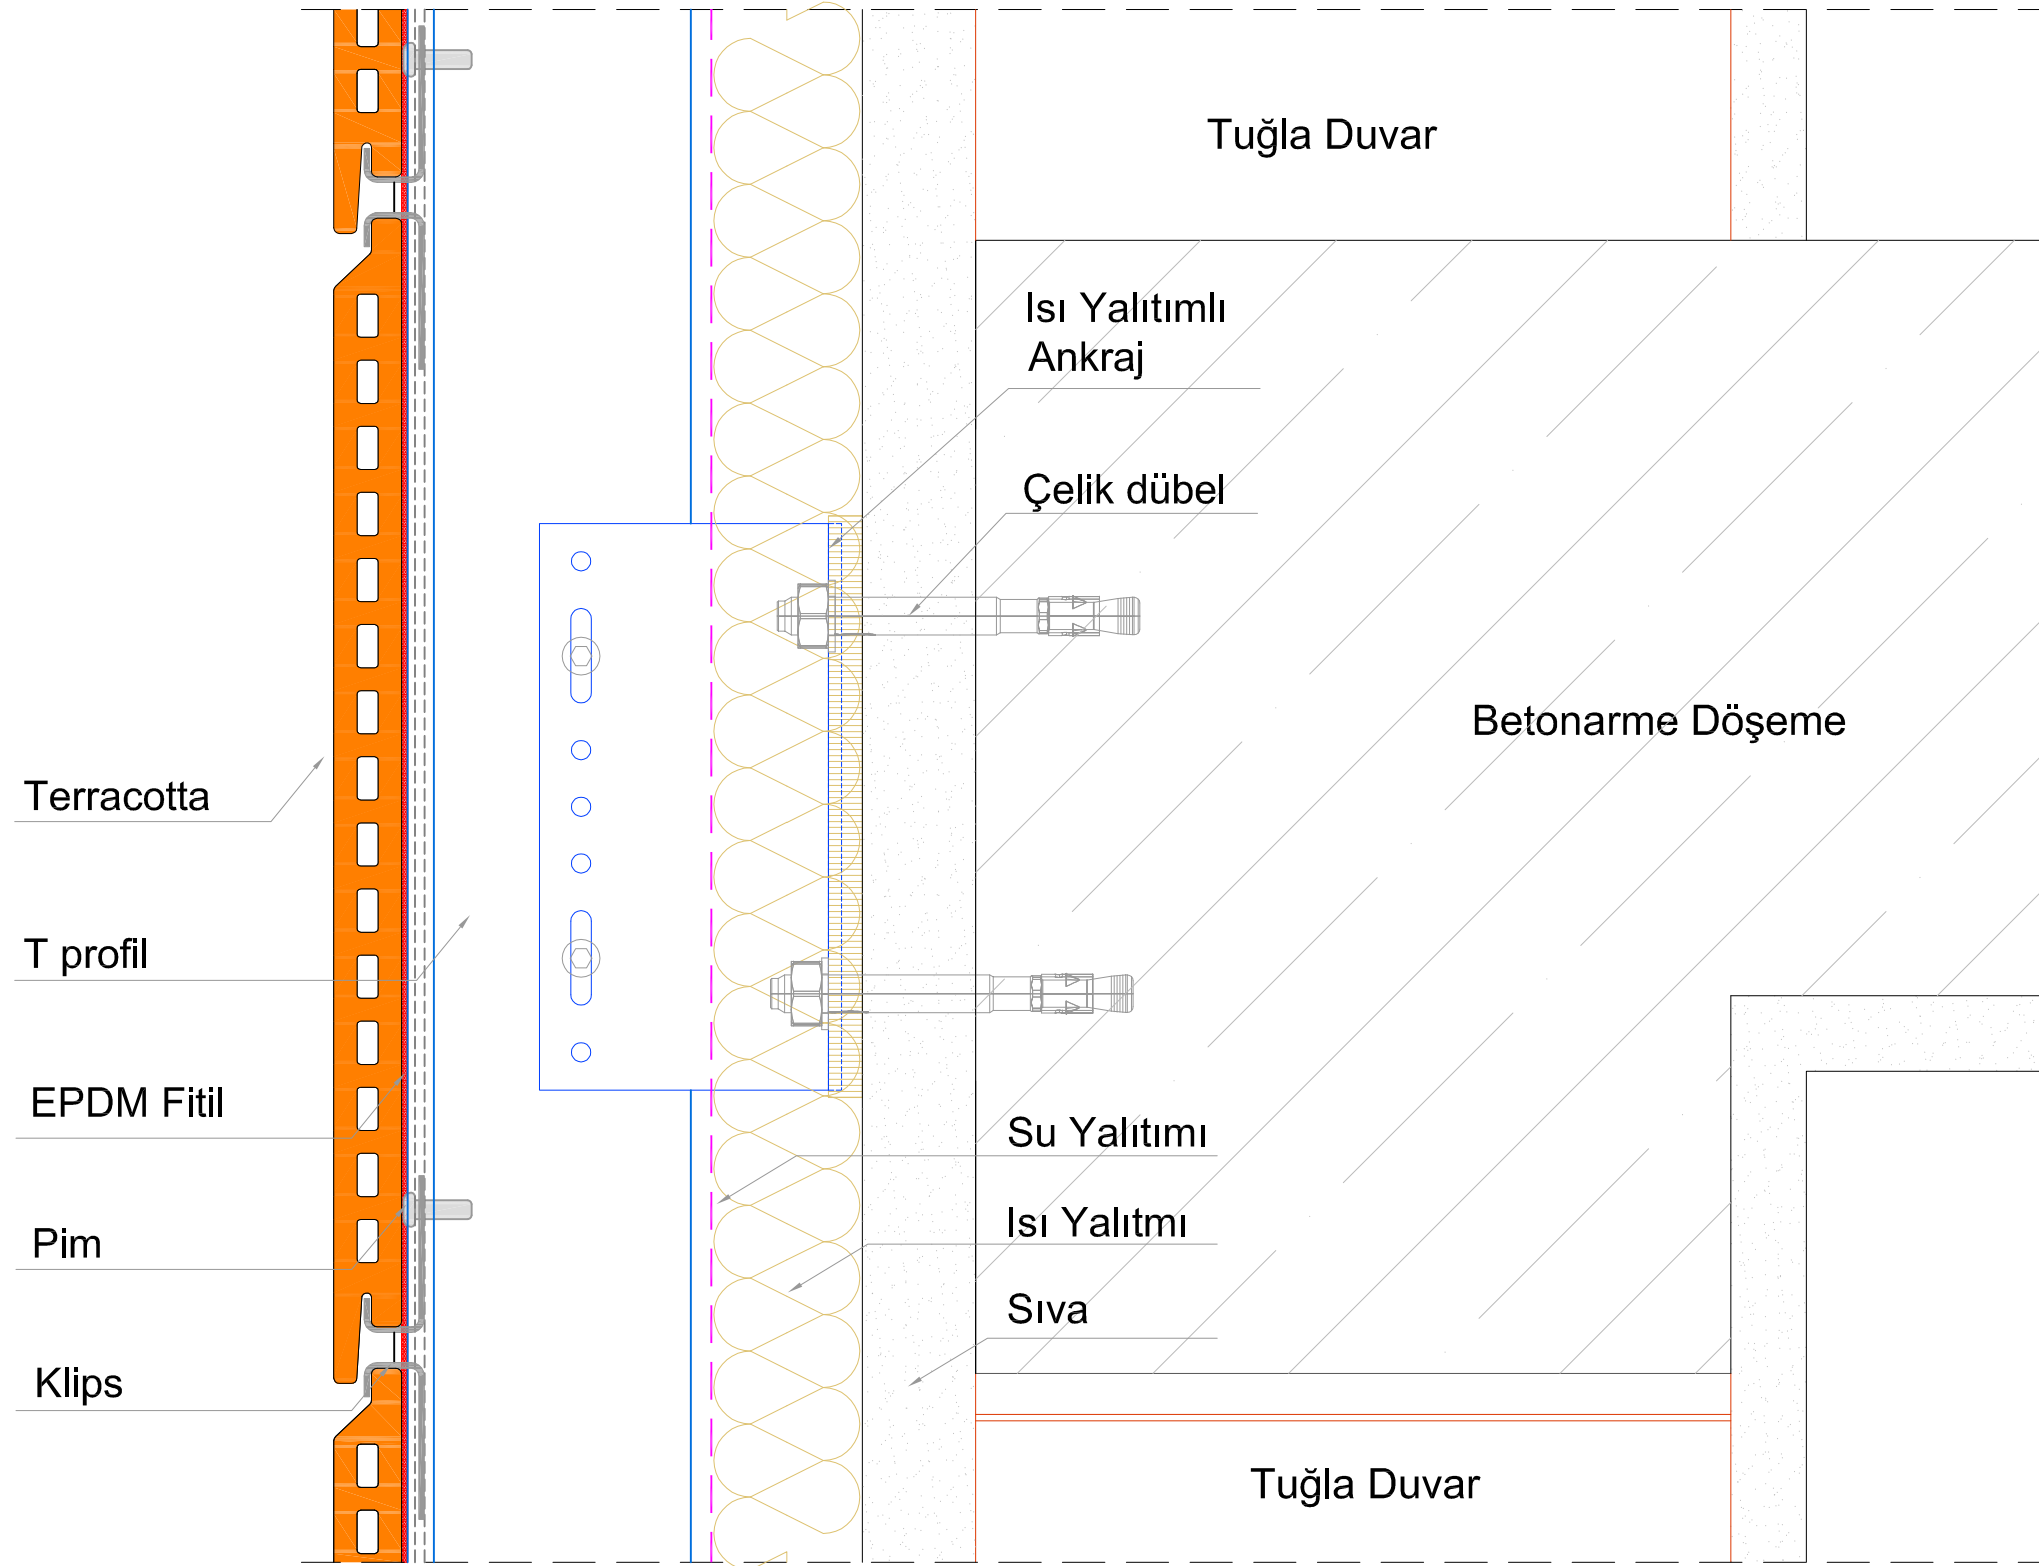

Ags Sabit Braket

AGS BRAKET 4mm

Ags Braket Hareketli

A x 61.8 x 80 mm
60 x 61.8 x 80 mm
80 x 61.8 x 80 mm
100 x 61.8 x 80 mm
120 x 61.8 x 80 mm
140 x 61.8 x 80 mm
160 x 61.8 x 80 mm
180 x 61.8 x 80 mm

Ags Braket Sabit

A x 61.8 x 150 mm
60 x 61.8 x 150 mm
80 x 61.8 x 150 mm
100 x 61.8 x 150 mm
120 x 61.8 x 150 mm
140 x 61.8 x 150 mm
160 x 61.8 x 150 mm
180 x 61.8 x 150 mm

Ags Braket Hareketli

Ags Braket Sabit

DETAY 3 A