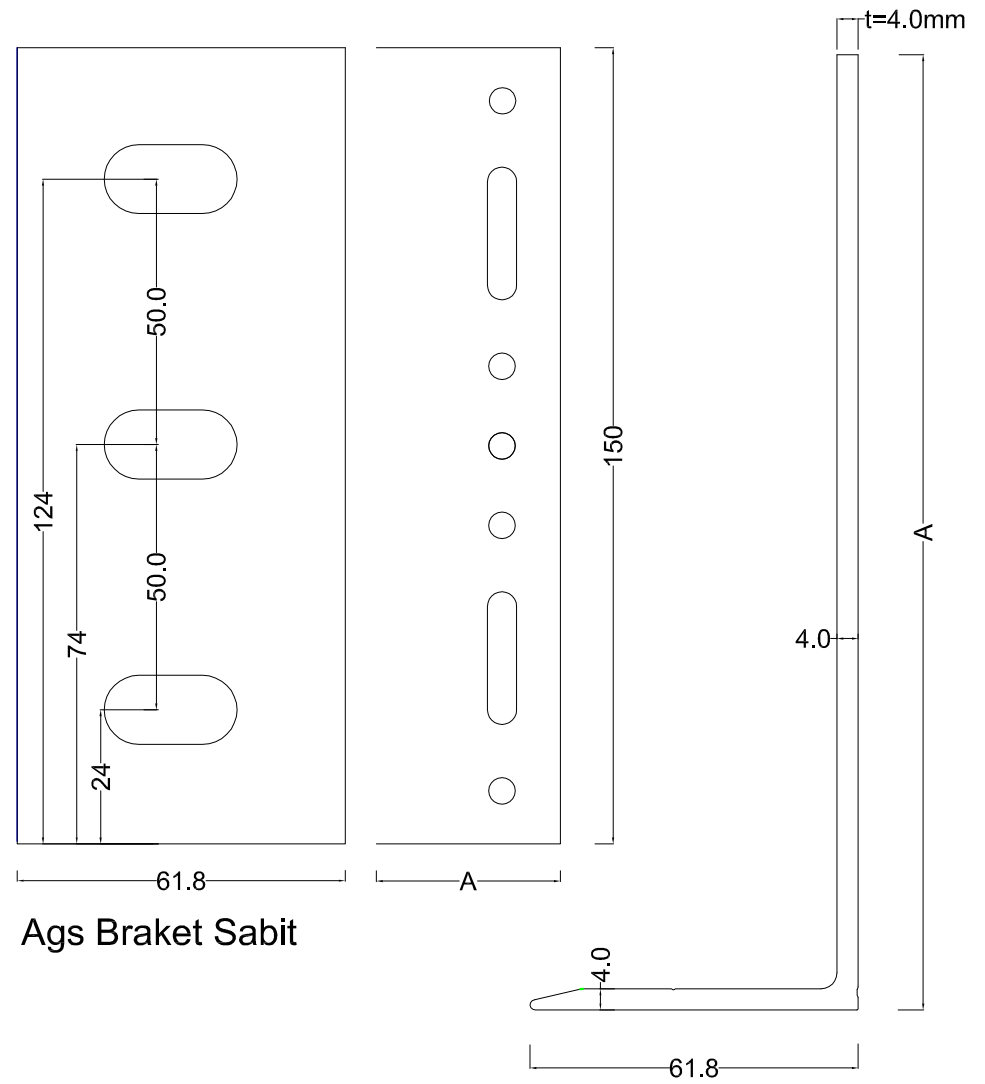

Ags Braket Hareketli

A x 61.8 x 80 mm
60 x 61.8 x 80 mm
80 x 61.8 x 80 mm
100 x 61.8 x 80 mm
120 x 61.8 x 80 mm
140 x 61.8 x 80 mm
160 x 61.8 x 80 mm
180 x 61.8 x 80 mm

Ags Braket Hareketli

Ags Hareketli Braket

Ags Sabit Braket

AGS BRAKET 4mm

Ags Braket Hareketli

A x 61.8 x 80 mm
60 x 61.8 x 80 mm
80 x 61.8 x 80 mm
100 x 61.8 x 80 mm
120 x 61.8 x 80 mm
140 x 61.8 x 80 mm
160 x 61.8 x 80 mm
180 x 61.8 x 80 mm

Ags Braket Sabit

A x 61.8 x 150 mm
60 x 61.8 x 150 mm
80 x 61.8 x 150 mm
100 x 61.8 x 150 mm
120 x 61.8 x 150 mm
140 x 61.8 x 150 mm
160 x 61.8 x 150 mm
180 x 61.8 x 150 mm

Ags Braket Hareketli

Ags Braket Sabit

DETAY 3 A