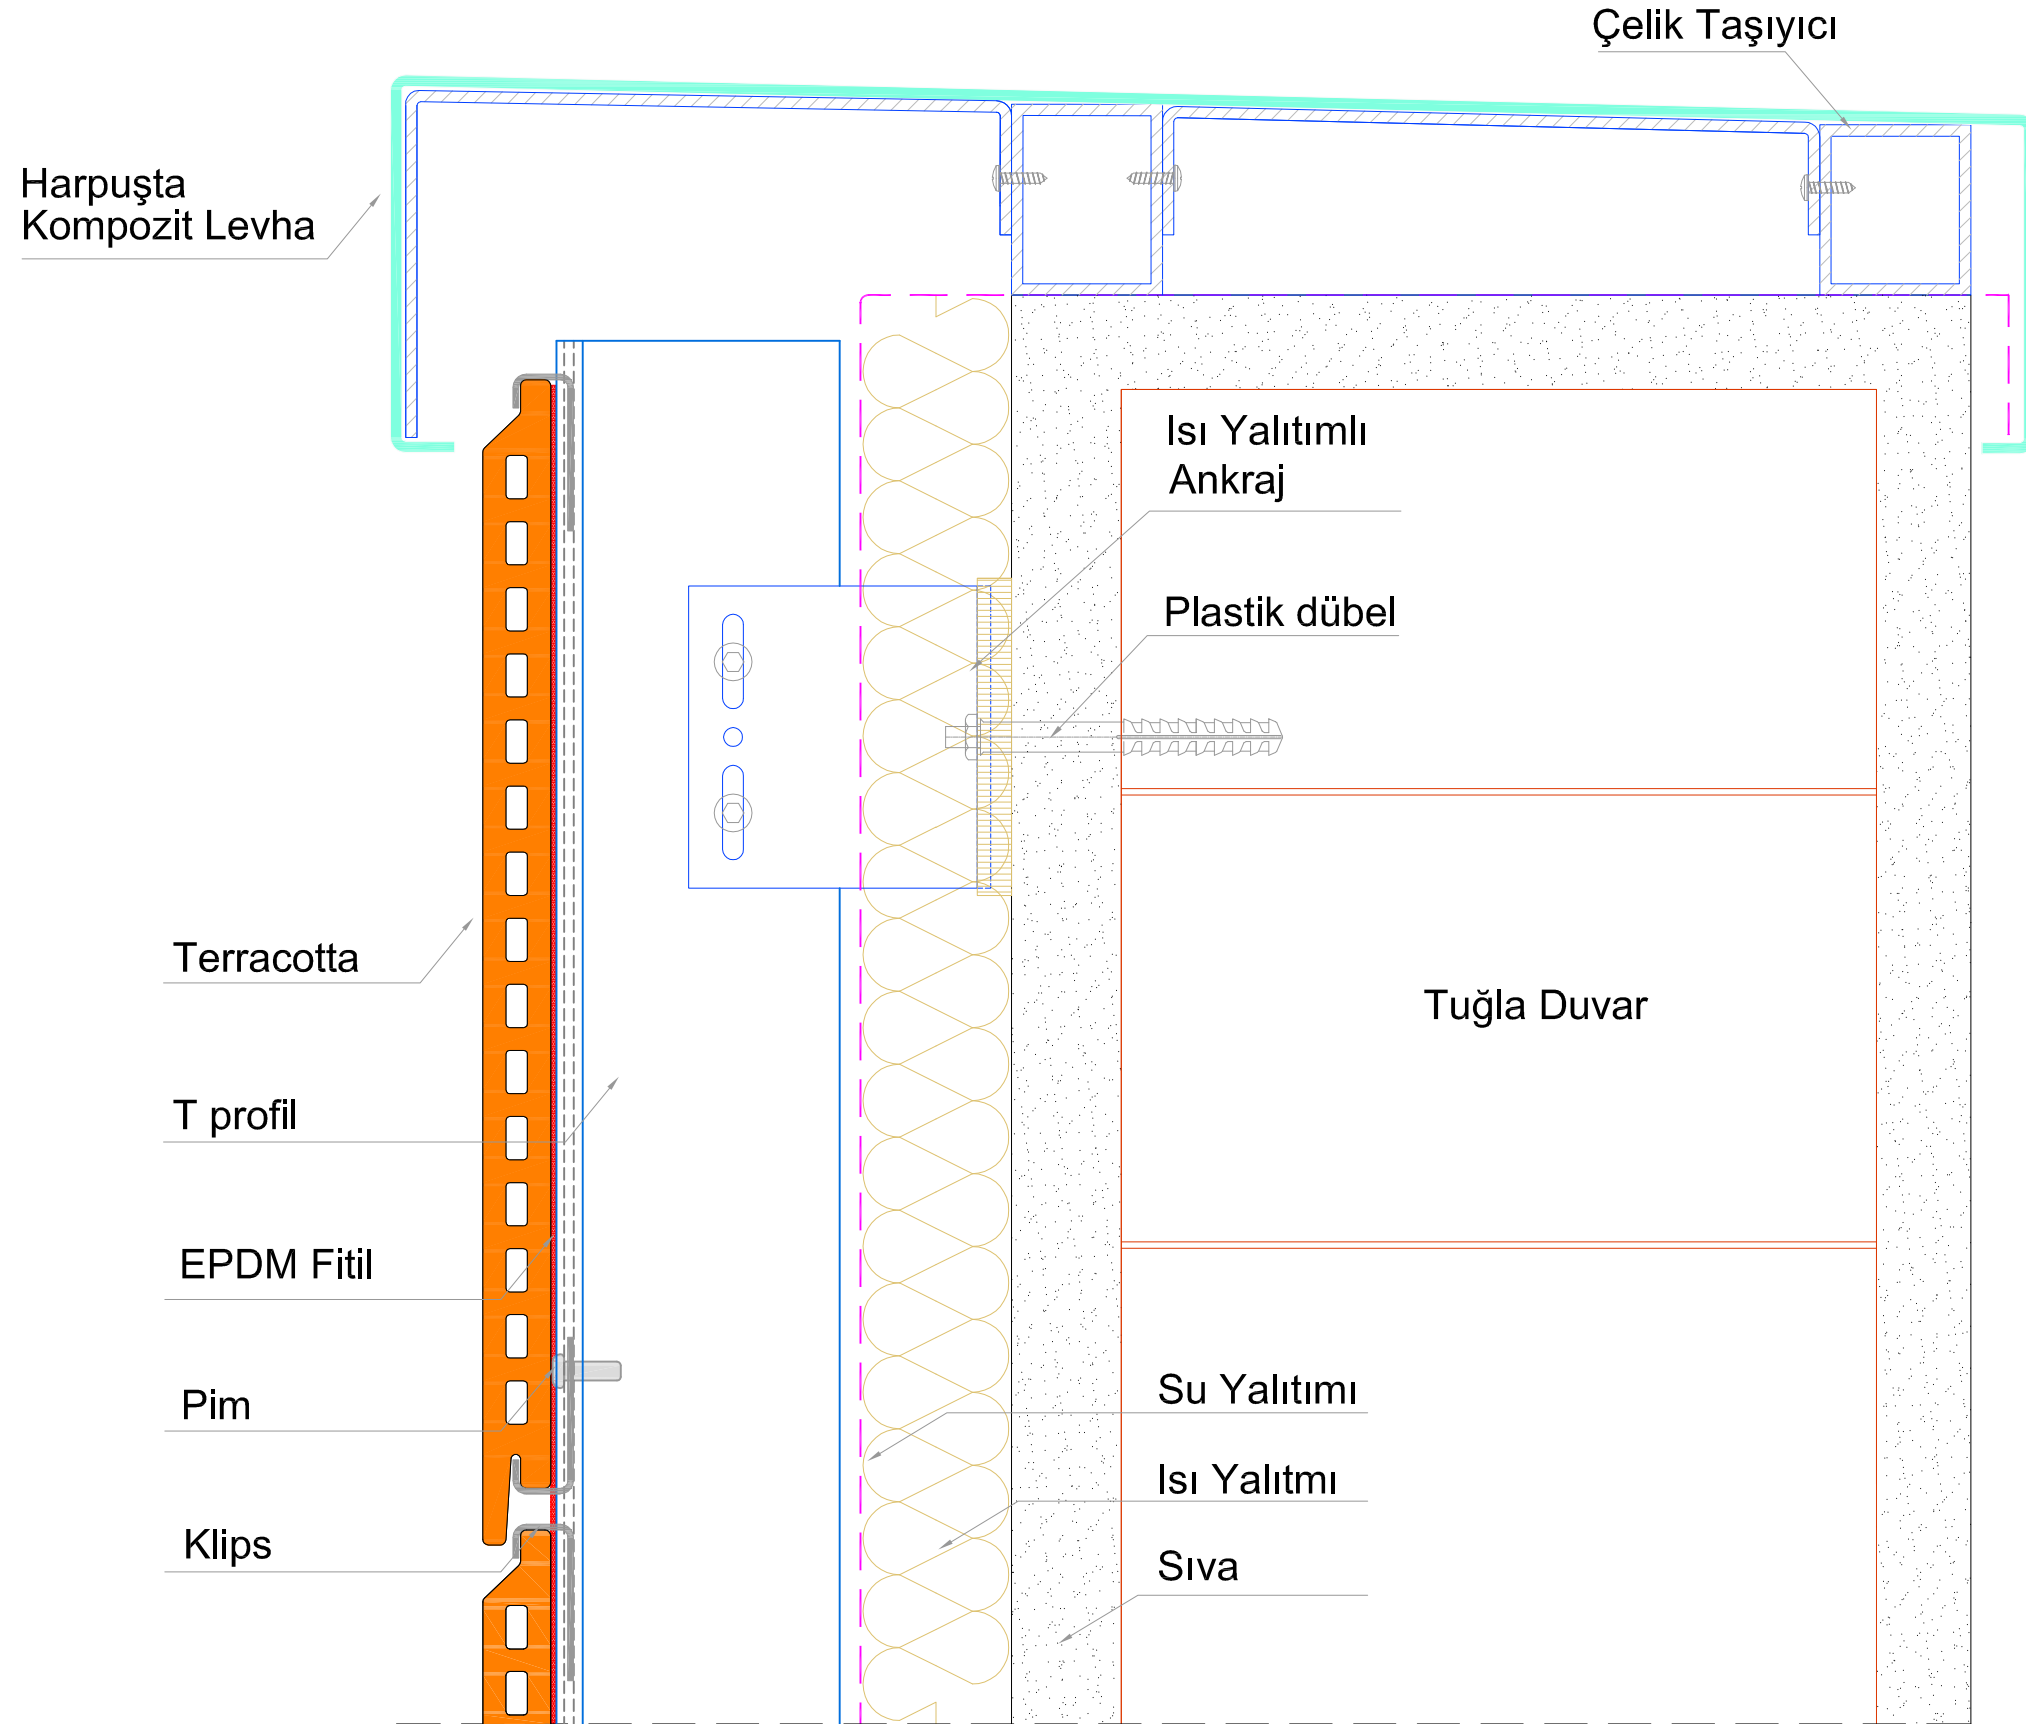

Ags Sabit Braket

AGS BRAKET 4mm

Ags Braket Hareketli

A x 61.8 x 80 mm
60 x 61.8 x 80 mm
80 x 61.8 x 80 mm
100 x 61.8 x 80 mm
120 x 61.8 x 80 mm
140 x 61.8 x 80 mm
160 x 61.8 x 80 mm
180 x 61.8 x 80 mm

Ags Braket Sabit

A x 61.8 x 150 mm
60 x 61.8 x 150 mm
80 x 61.8 x 150 mm
100 x 61.8 x 150 mm
120 x 61.8 x 150 mm
140 x 61.8 x 150 mm
160 x 61.8 x 150 mm
180 x 61.8 x 150 mm

Ags Braket Hareketli

Ags Braket Sabit

DETAY 3 A