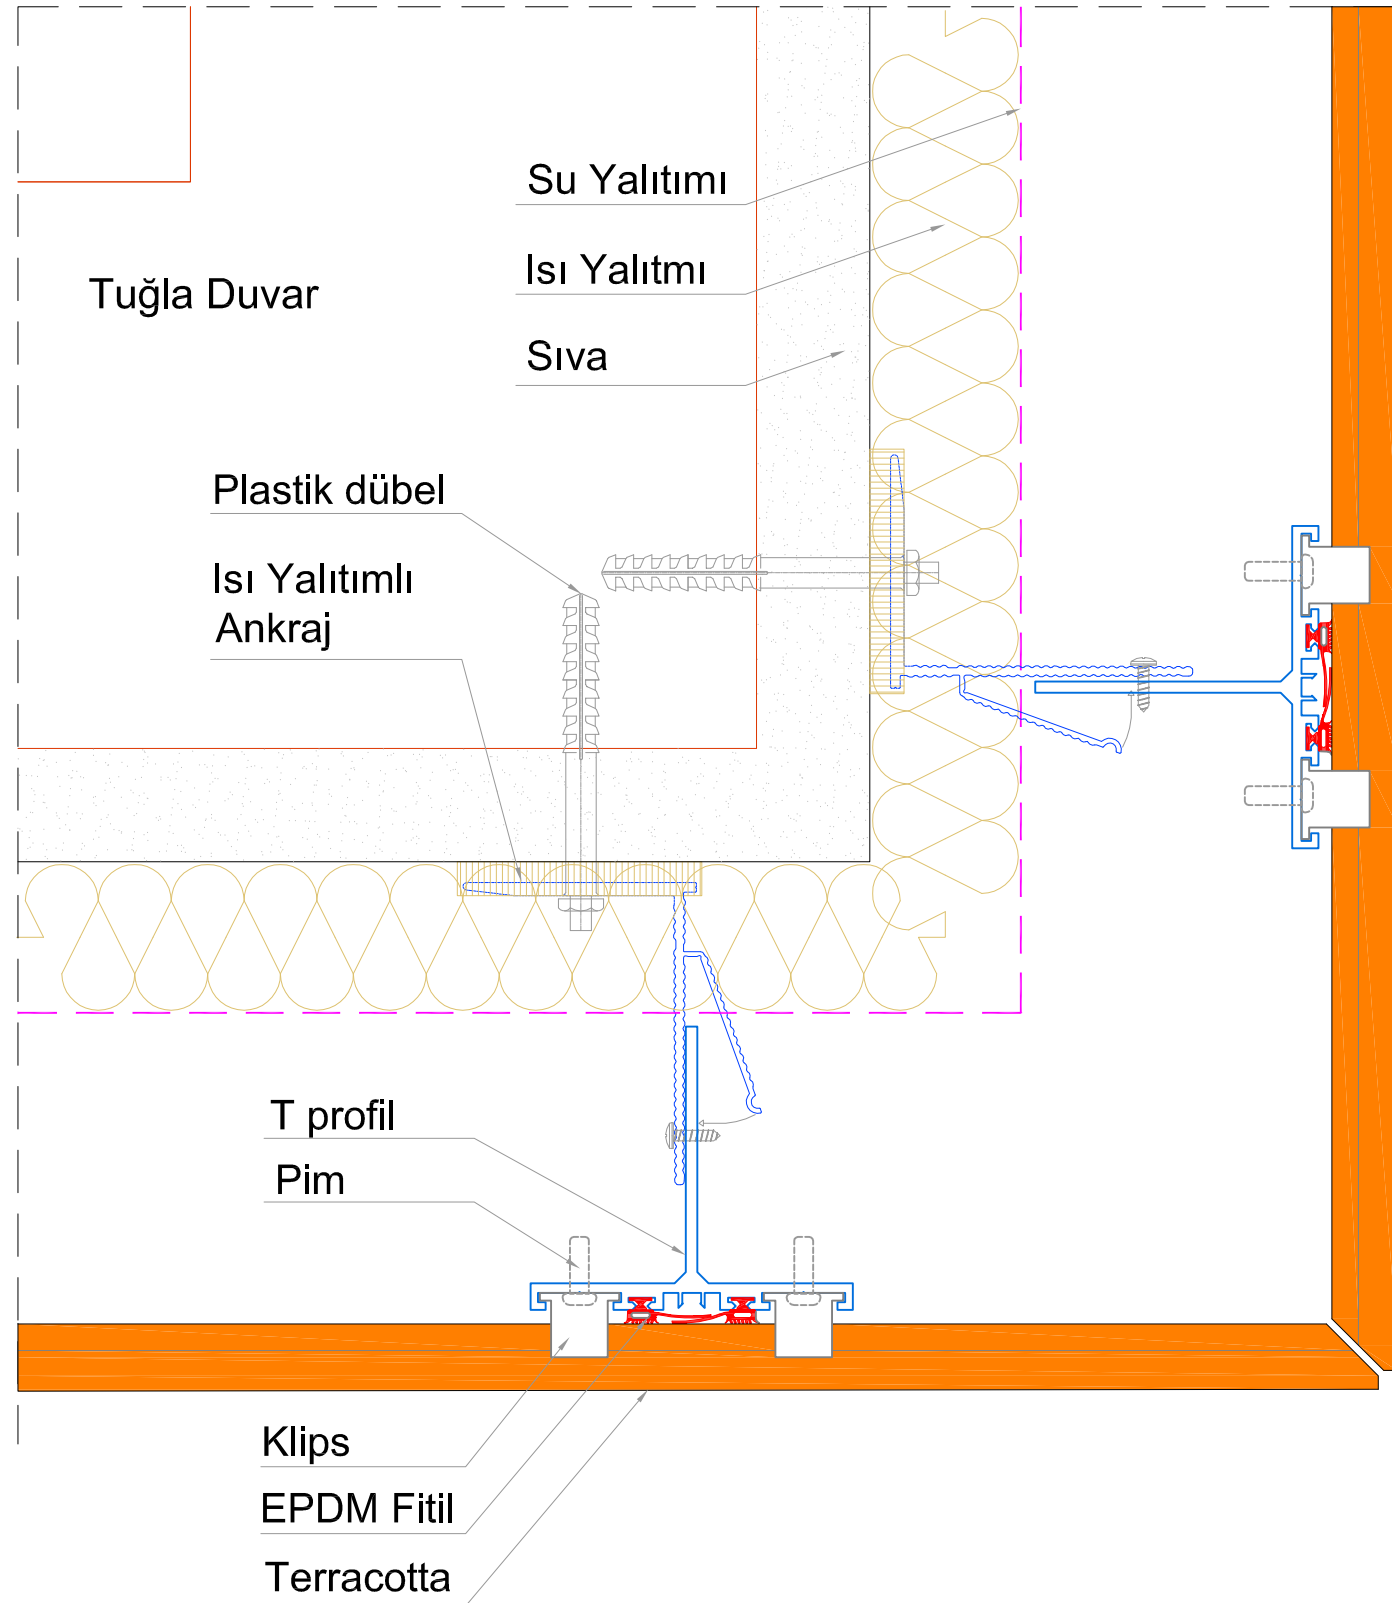

Ags Sabit Braket

AGS BRAKET 4mm

Ags Braket Hareketli

A x 61.8 x 80 mm
60 x 61.8 x 80 mm
80 x 61.8 x 80 mm
100 x 61.8 x 80 mm
120 x 61.8 x 80 mm
140 x 61.8 x 80 mm
160 x 61.8 x 80 mm
180 x 61.8 x 80 mm

Ags Braket Sabit

A x 61.8 x 150 mm
60 x 61.8 x 150 mm
80 x 61.8 x 150 mm
100 x 61.8 x 150 mm
120 x 61.8 x 150 mm
140 x 61.8 x 150 mm
160 x 61.8 x 150 mm
180 x 61.8 x 150 mm

Ags Braket Hareketli

Ags Braket Sabit

DETAY 3 A