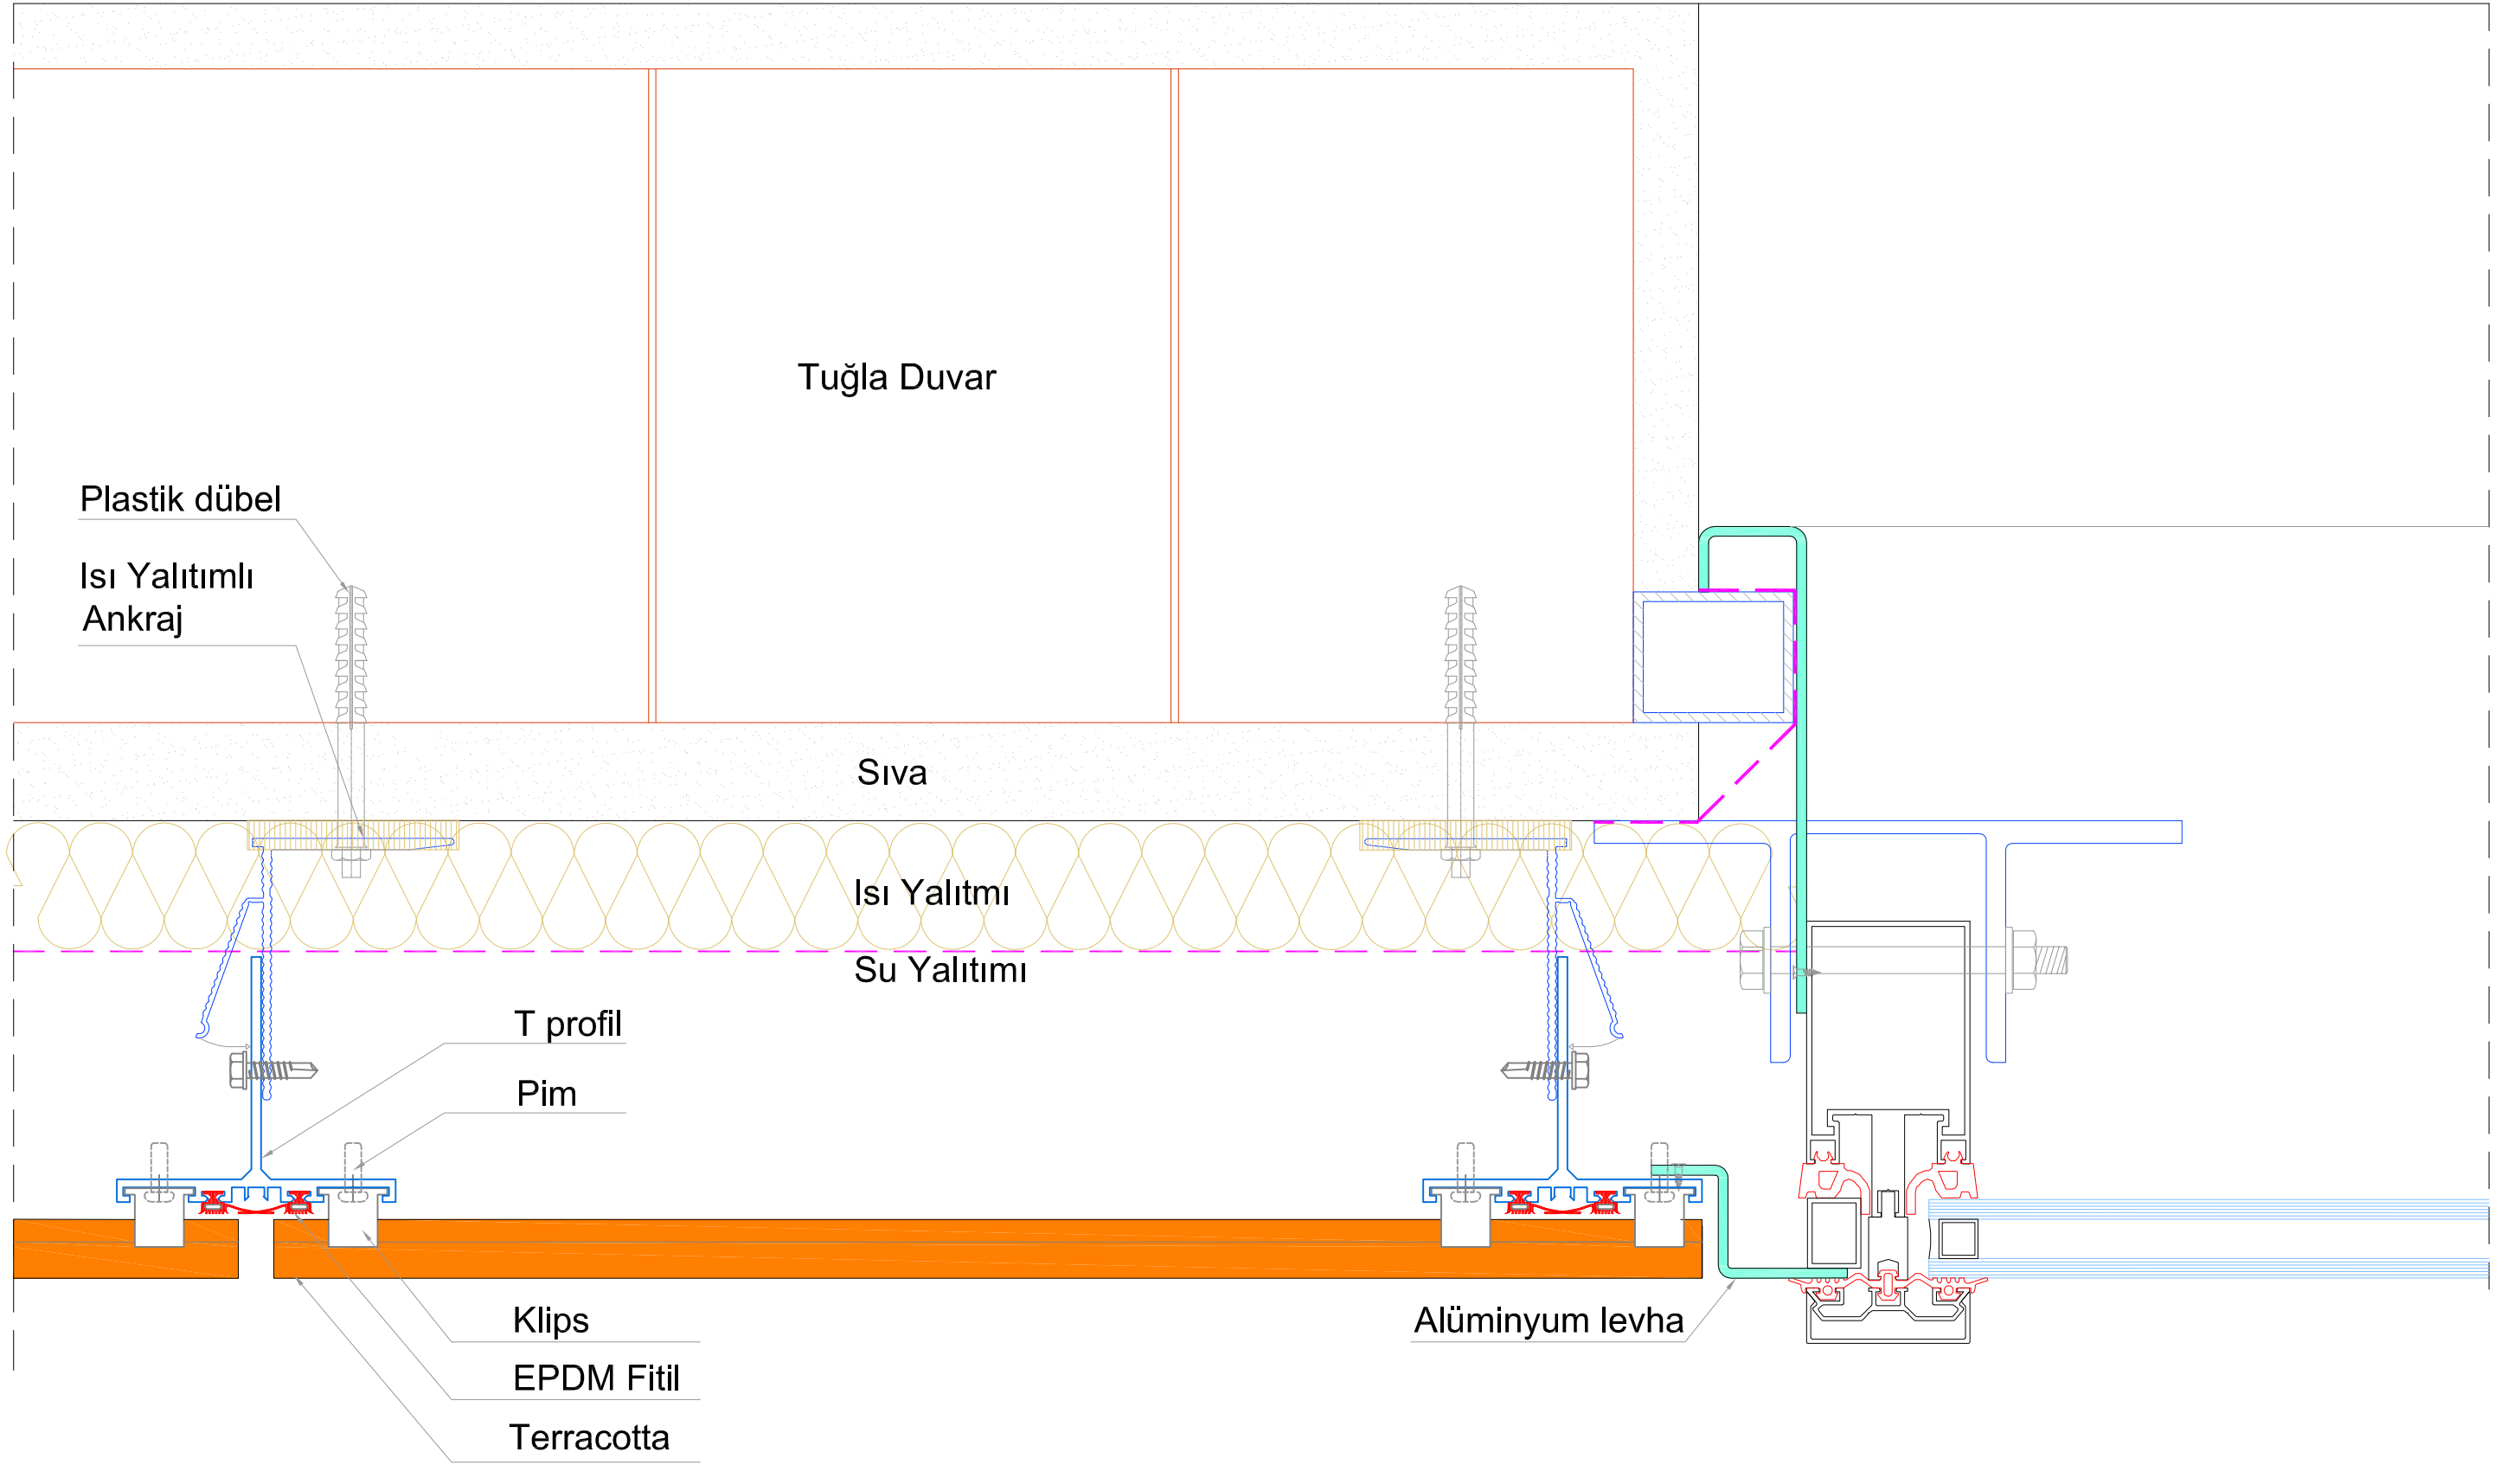

Ags Sabit Braket

AGS BRAKET 4mm

Ags Braket Hareketli

A x 61.8 x 80 mm
60 x 61.8 x 80 mm
80 x 61.8 x 80 mm
100 x 61.8 x 80 mm
120 x 61.8 x 80 mm
140 x 61.8 x 80 mm
160 x 61.8 x 80 mm
180 x 61.8 x 80 mm

Ags Braket Sabit

A x 61.8 x 150 mm
60 x 61.8 x 150 mm
80 x 61.8 x 150 mm
100 x 61.8 x 150 mm
120 x 61.8 x 150 mm
140 x 61.8 x 150 mm
160 x 61.8 x 150 mm
180 x 61.8 x 150 mm

Ags Braket Hareketli

Ags Braket Sabit

DETAY 3 A

DETAY A

DETAY B