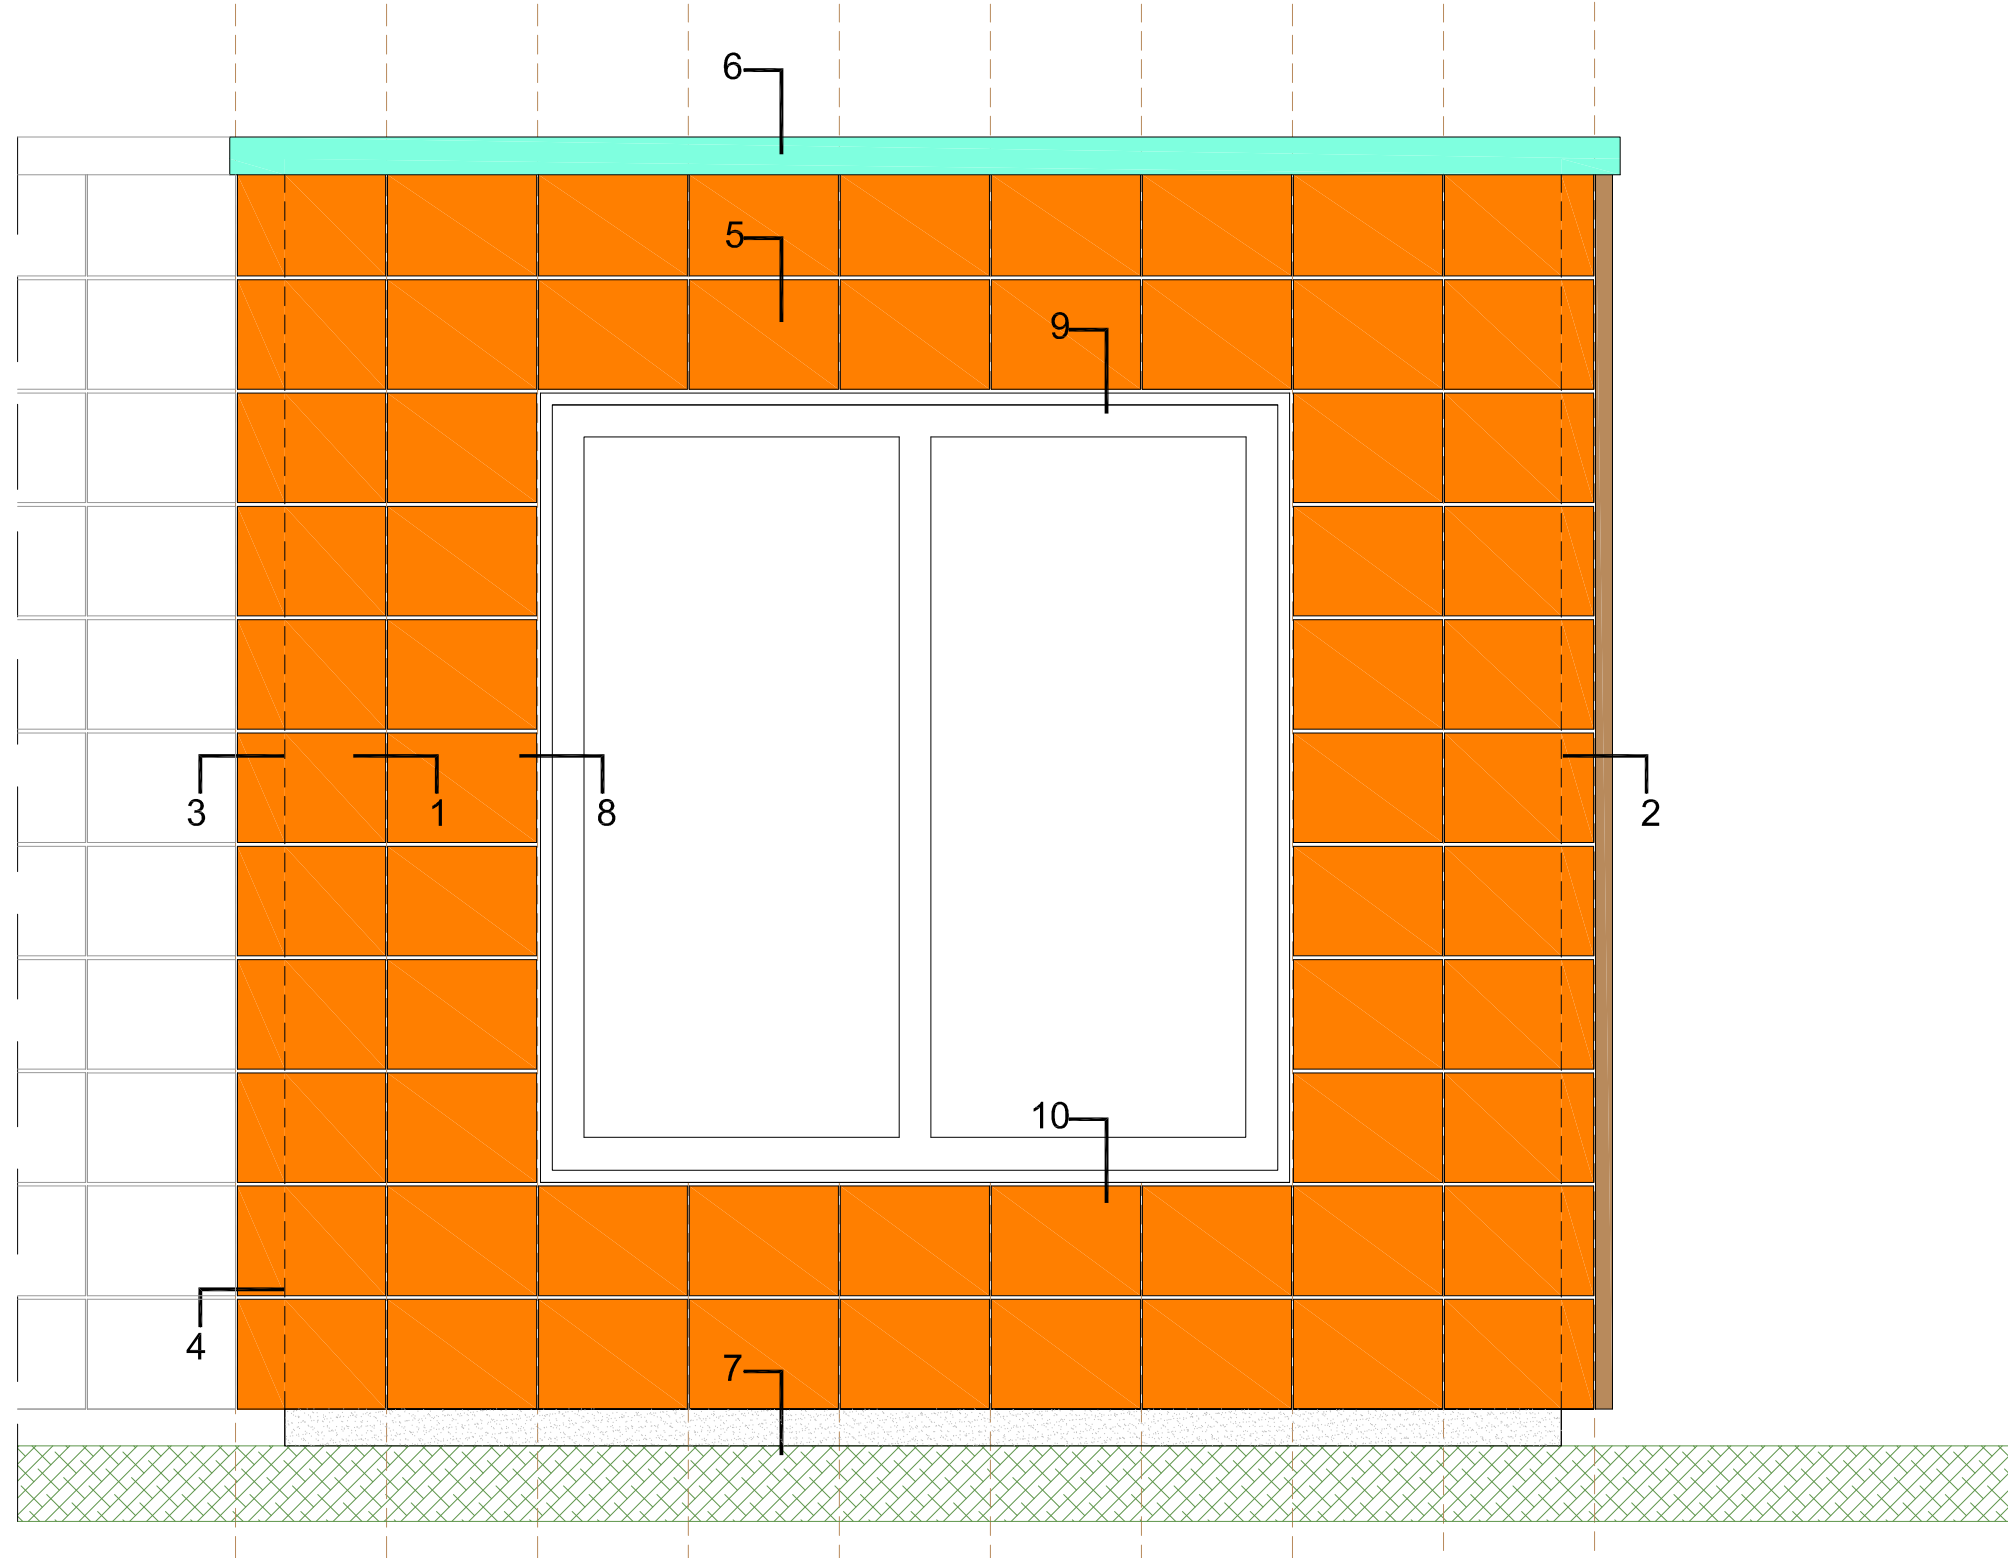

Ags Braket Hareketli

A x 61.8 x 80 mm
60 x 61.8 x 80 mm
80 x 61.8 x 80 mm
100 x 61.8 x 80 mm
120 x 61.8 x 80 mm
140 x 61.8 x 80 mm
160 x 61.8 x 80 mm
180 x 61.8 x 80 mm

Ags Braket Hareketli

Ags Hareketli Braket

Ags Sabit Braket

AGS BRAKET 4mm

Ags Braket Hareketli

A x 61.8 x 80 mm
60 x 61.8 x 80 mm
80 x 61.8 x 80 mm
100 x 61.8 x 80 mm
120 x 61.8 x 80 mm
140 x 61.8 x 80 mm
160 x 61.8 x 80 mm
180 x 61.8 x 80 mm

Ags Braket Sabit

A x 61.8 x 150 mm
60 x 61.8 x 150 mm
80 x 61.8 x 150 mm
100 x 61.8 x 150 mm
120 x 61.8 x 150 mm
140 x 61.8 x 150 mm
160 x 61.8 x 150 mm
180 x 61.8 x 150 mm

Ags Braket Hareketli

Ags Braket Sabit

DETAY 3 A