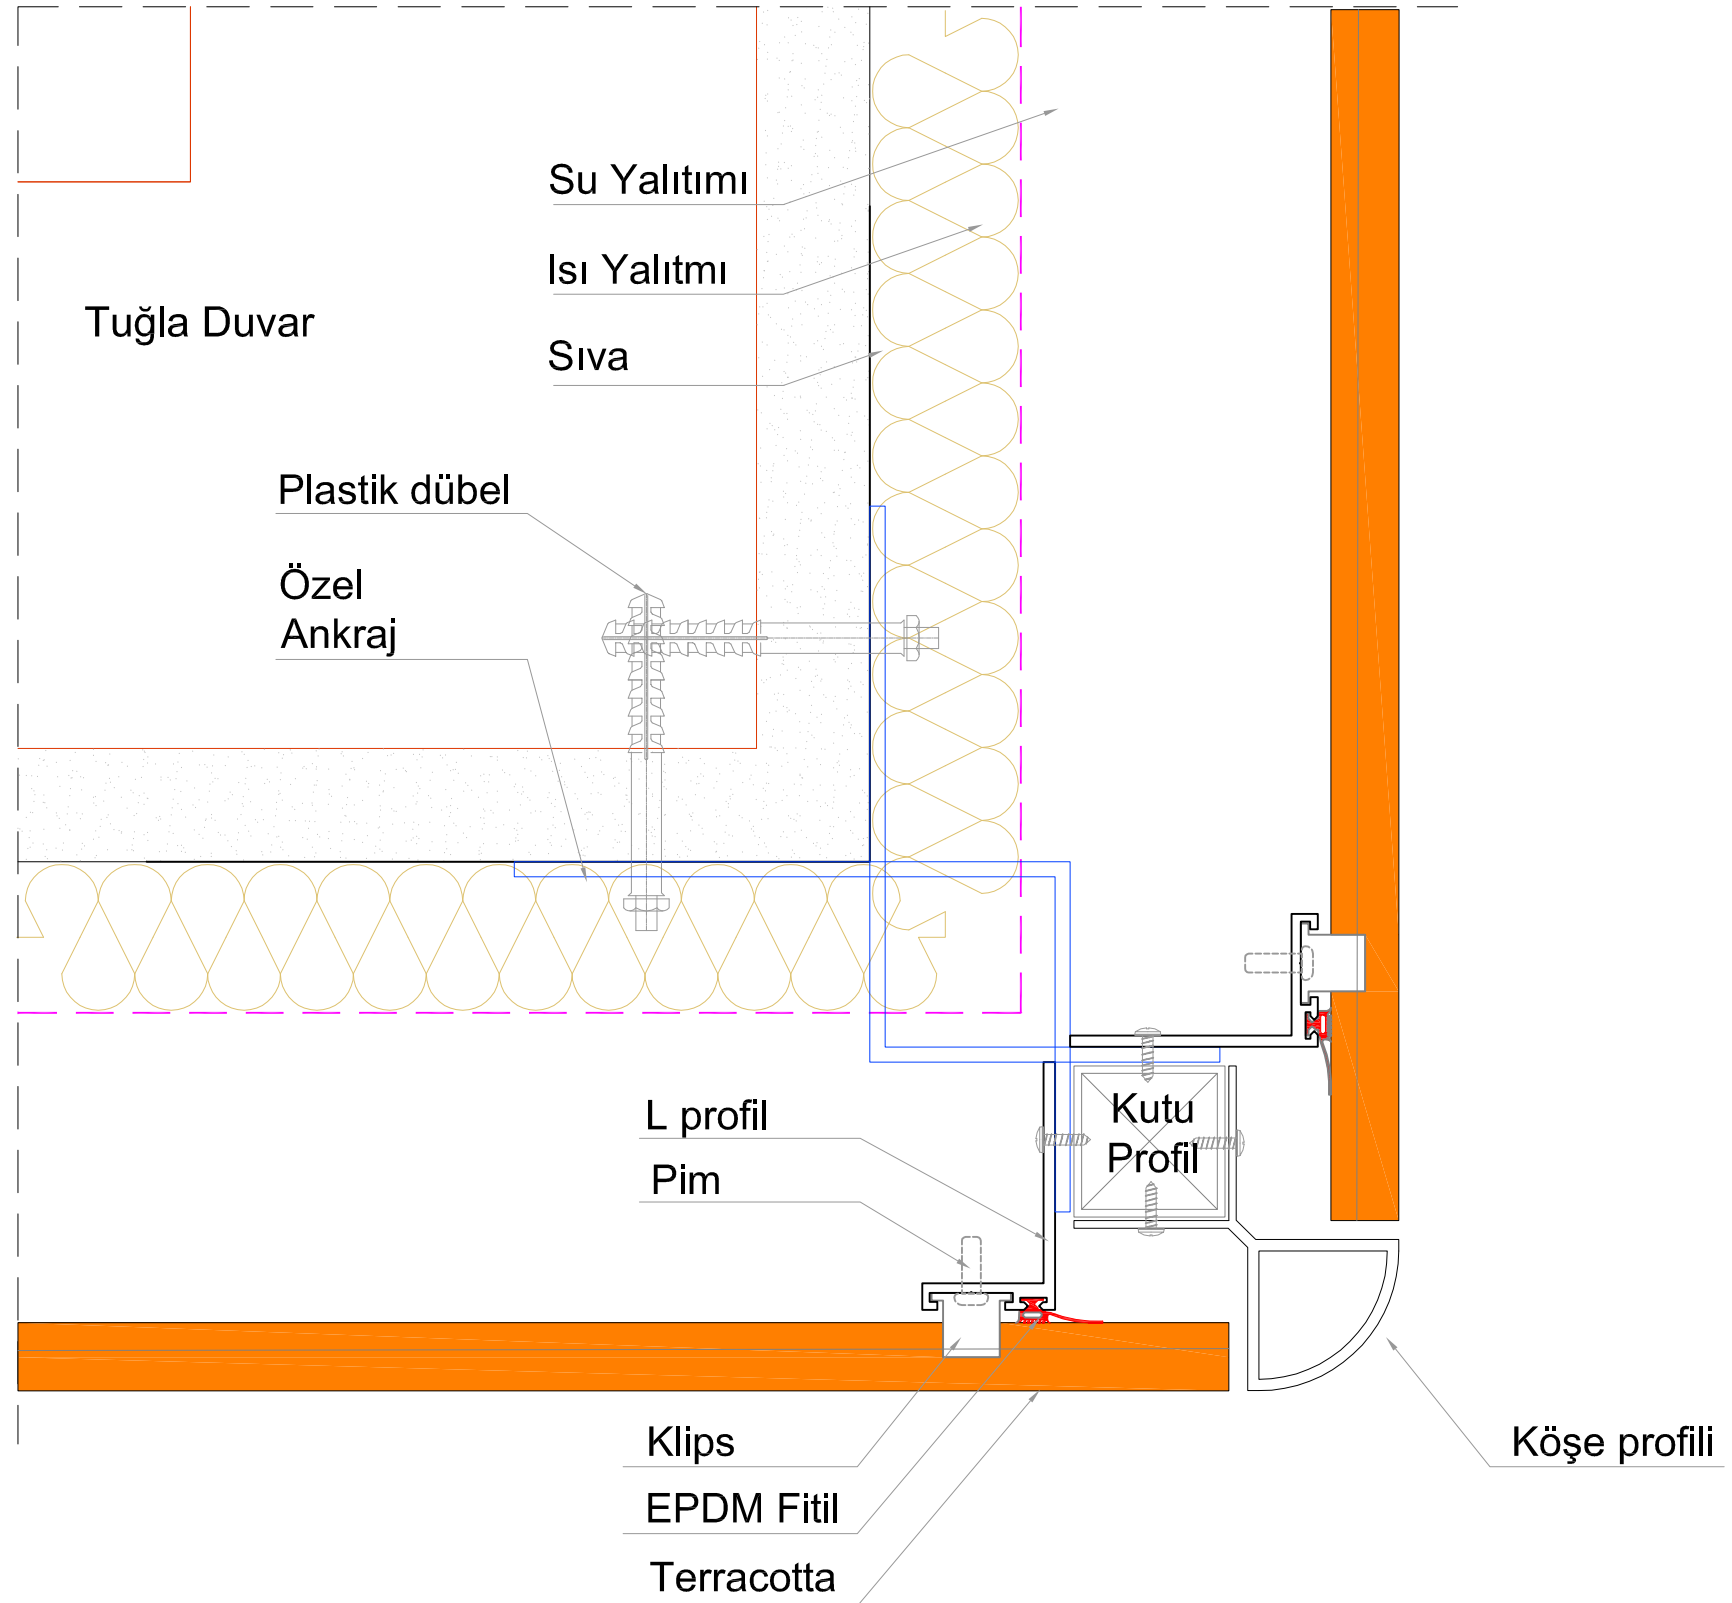

Ags Sabit Braket

AGS BRAKET 4mm

Ags Braket Hareketli

A x 61.8 x 80 mm
60 x 61.8 x 80 mm
80 x 61.8 x 80 mm
100 x 61.8 x 80 mm
120 x 61.8 x 80 mm
140 x 61.8 x 80 mm
160 x 61.8 x 80 mm
180 x 61.8 x 80 mm

Ags Braket Sabit

A x 61.8 x 150 mm
60 x 61.8 x 150 mm
80 x 61.8 x 150 mm
100 x 61.8 x 150 mm
120 x 61.8 x 150 mm
140 x 61.8 x 150 mm
160 x 61.8 x 150 mm
180 x 61.8 x 150 mm

Ags Braket Hareketli

Ags Braket Sabit

DETAY 3 A