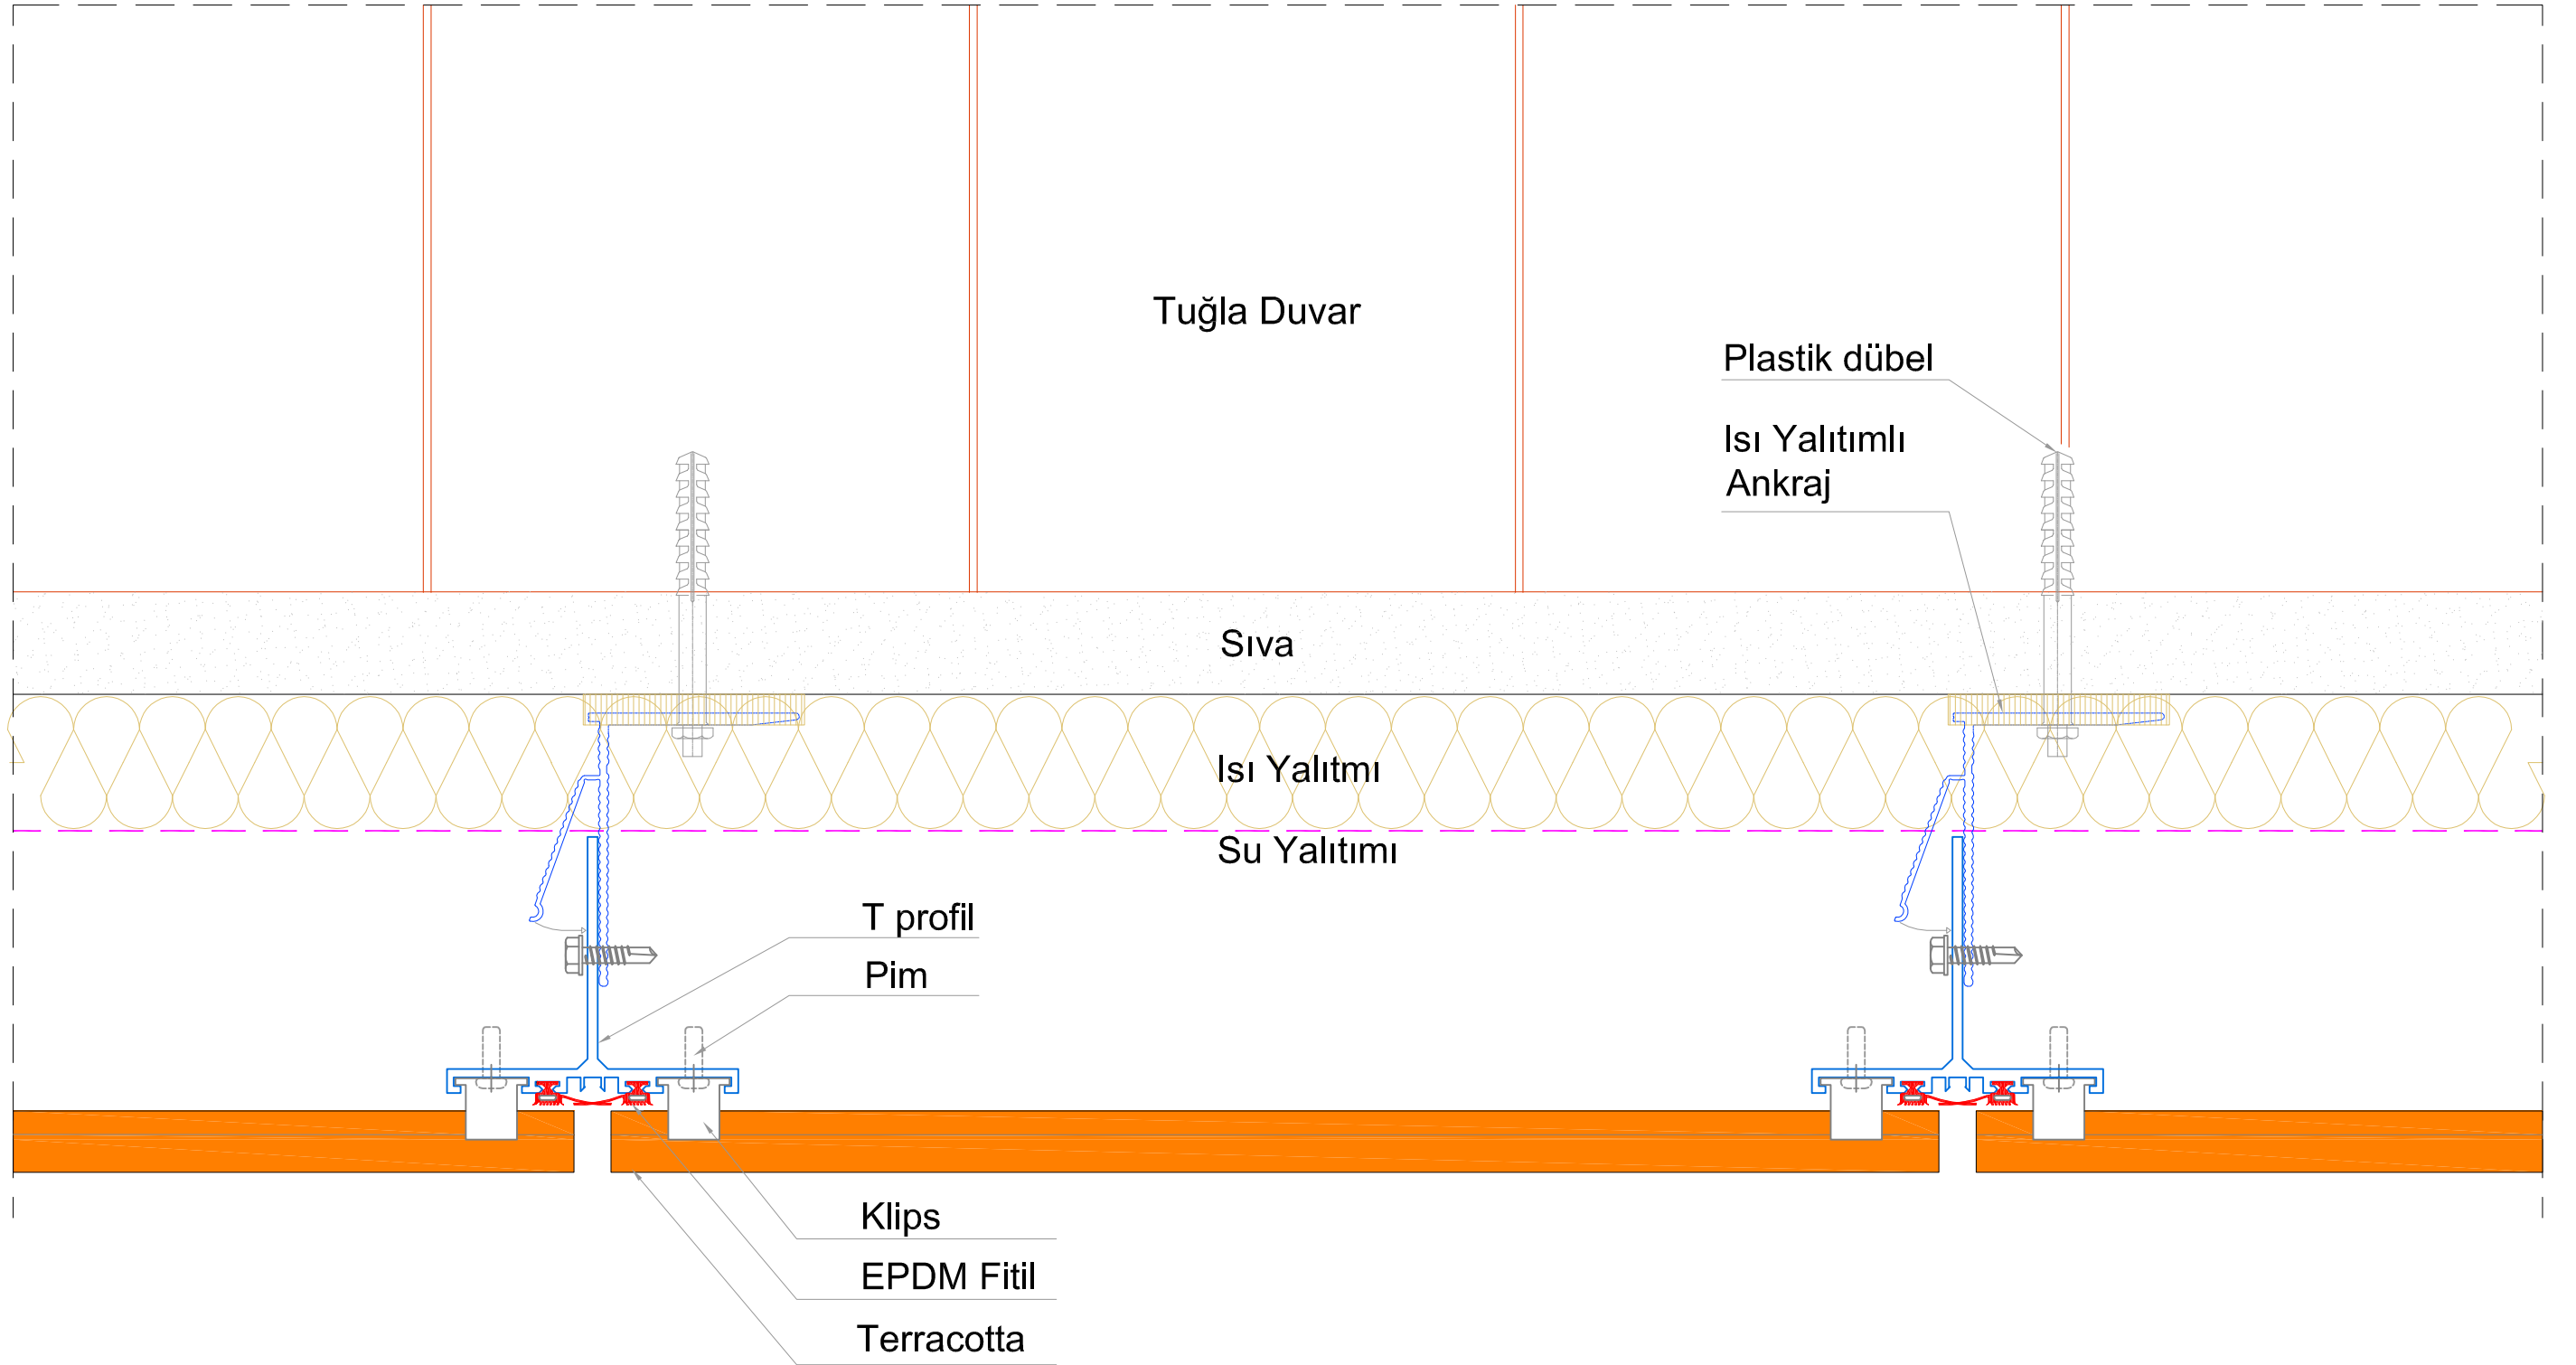

Ags Sabit Braket

AGS BRAKET 4mm

Ags Braket Hareketli

A x 61.8 x 80 mm
60 x 61.8 x 80 mm
80 x 61.8 x 80 mm
100 x 61.8 x 80 mm
120 x 61.8 x 80 mm
140 x 61.8 x 80 mm
160 x 61.8 x 80 mm
180 x 61.8 x 80 mm

Ags Braket Sabit

A x 61.8 x 150 mm
60 x 61.8 x 150 mm
80 x 61.8 x 150 mm
100 x 61.8 x 150 mm
120 x 61.8 x 150 mm
140 x 61.8 x 150 mm
160 x 61.8 x 150 mm
180 x 61.8 x 150 mm

Ags Braket Hareketli

Ags Braket Sabit

DETAY 3 A

DETAY A

DETAY B