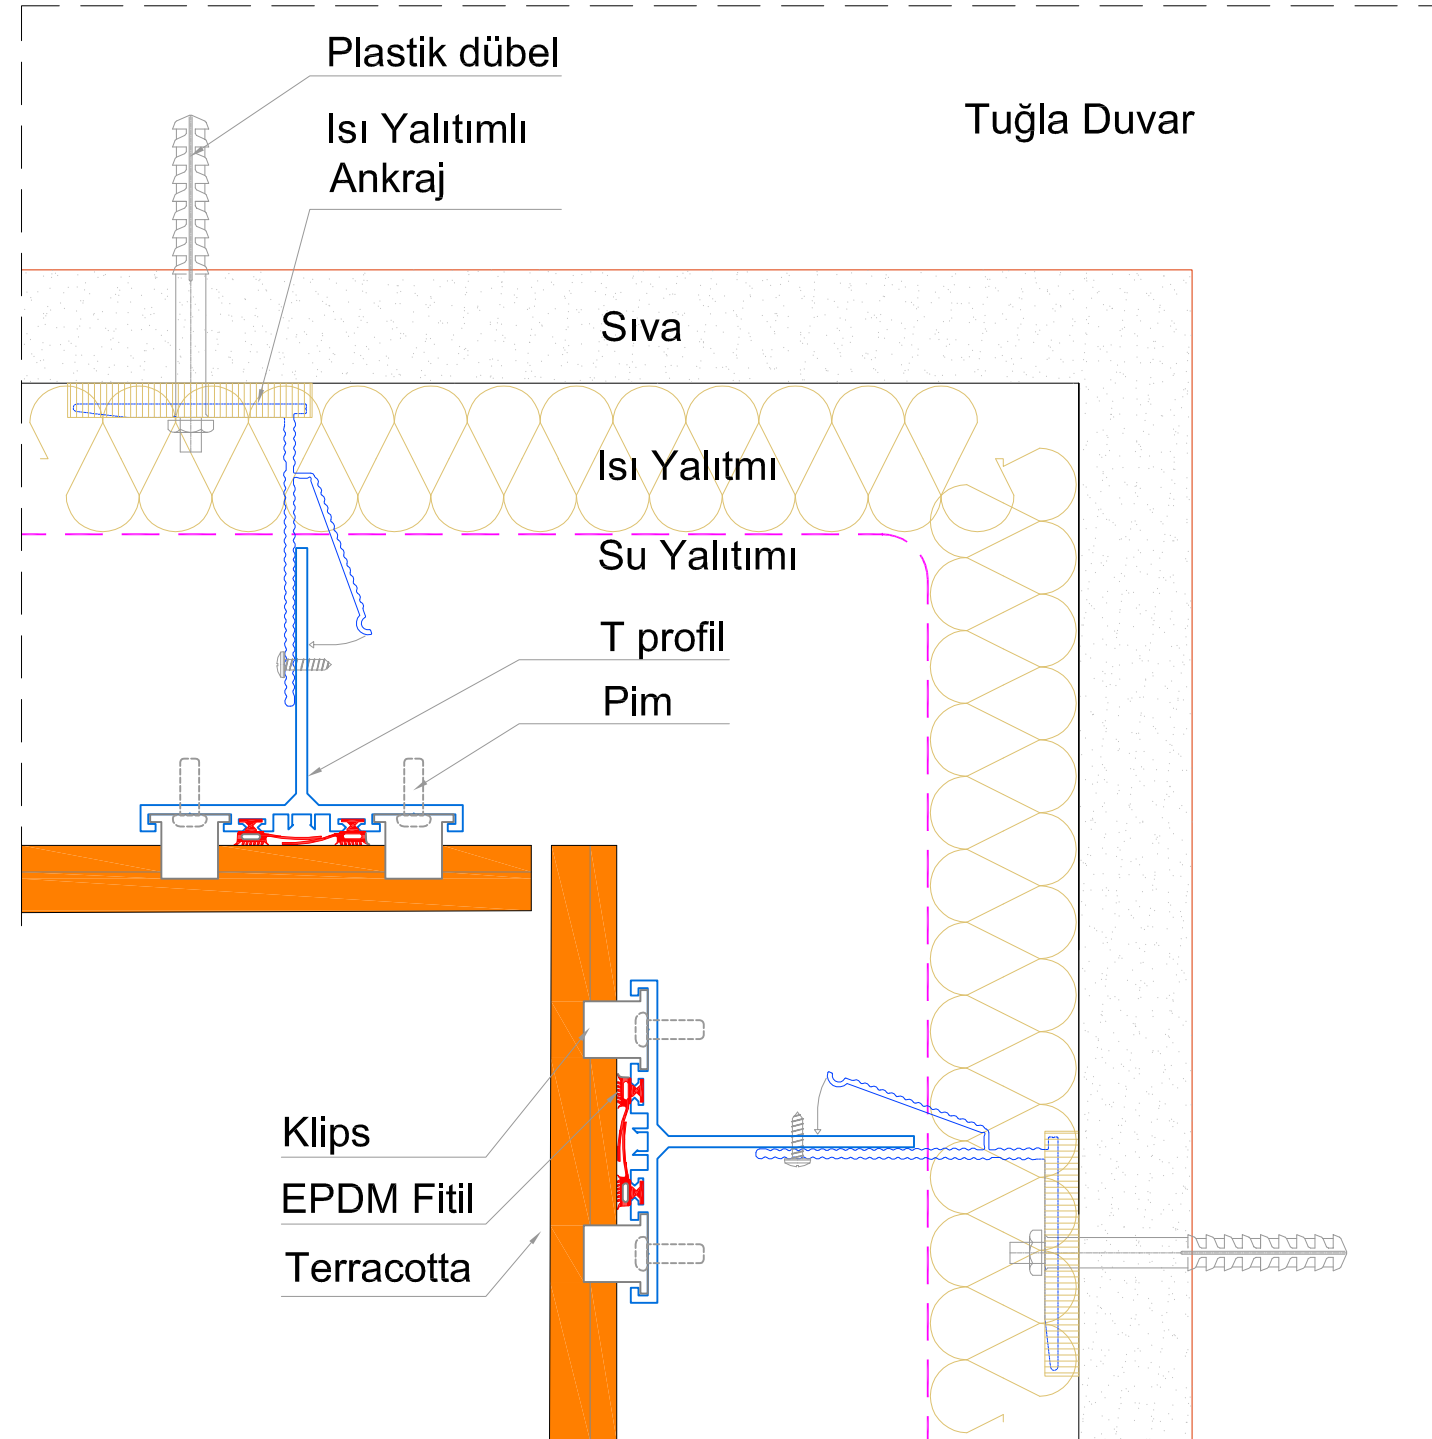

Ags Sabit Braket

AGS BRAKET 4mm

Ags Braket Hareketli

A x 61.8 x 80 mm
60 x 61.8 x 80 mm
80 x 61.8 x 80 mm
100 x 61.8 x 80 mm
120 x 61.8 x 80 mm
140 x 61.8 x 80 mm
160 x 61.8 x 80 mm
180 x 61.8 x 80 mm

Ags Braket Sabit

A x 61.8 x 150 mm
60 x 61.8 x 150 mm
80 x 61.8 x 150 mm
100 x 61.8 x 150 mm
120 x 61.8 x 150 mm
140 x 61.8 x 150 mm
160 x 61.8 x 150 mm
180 x 61.8 x 150 mm

Ags Braket Hareketli

Ags Braket Sabit

DETAY 3 A