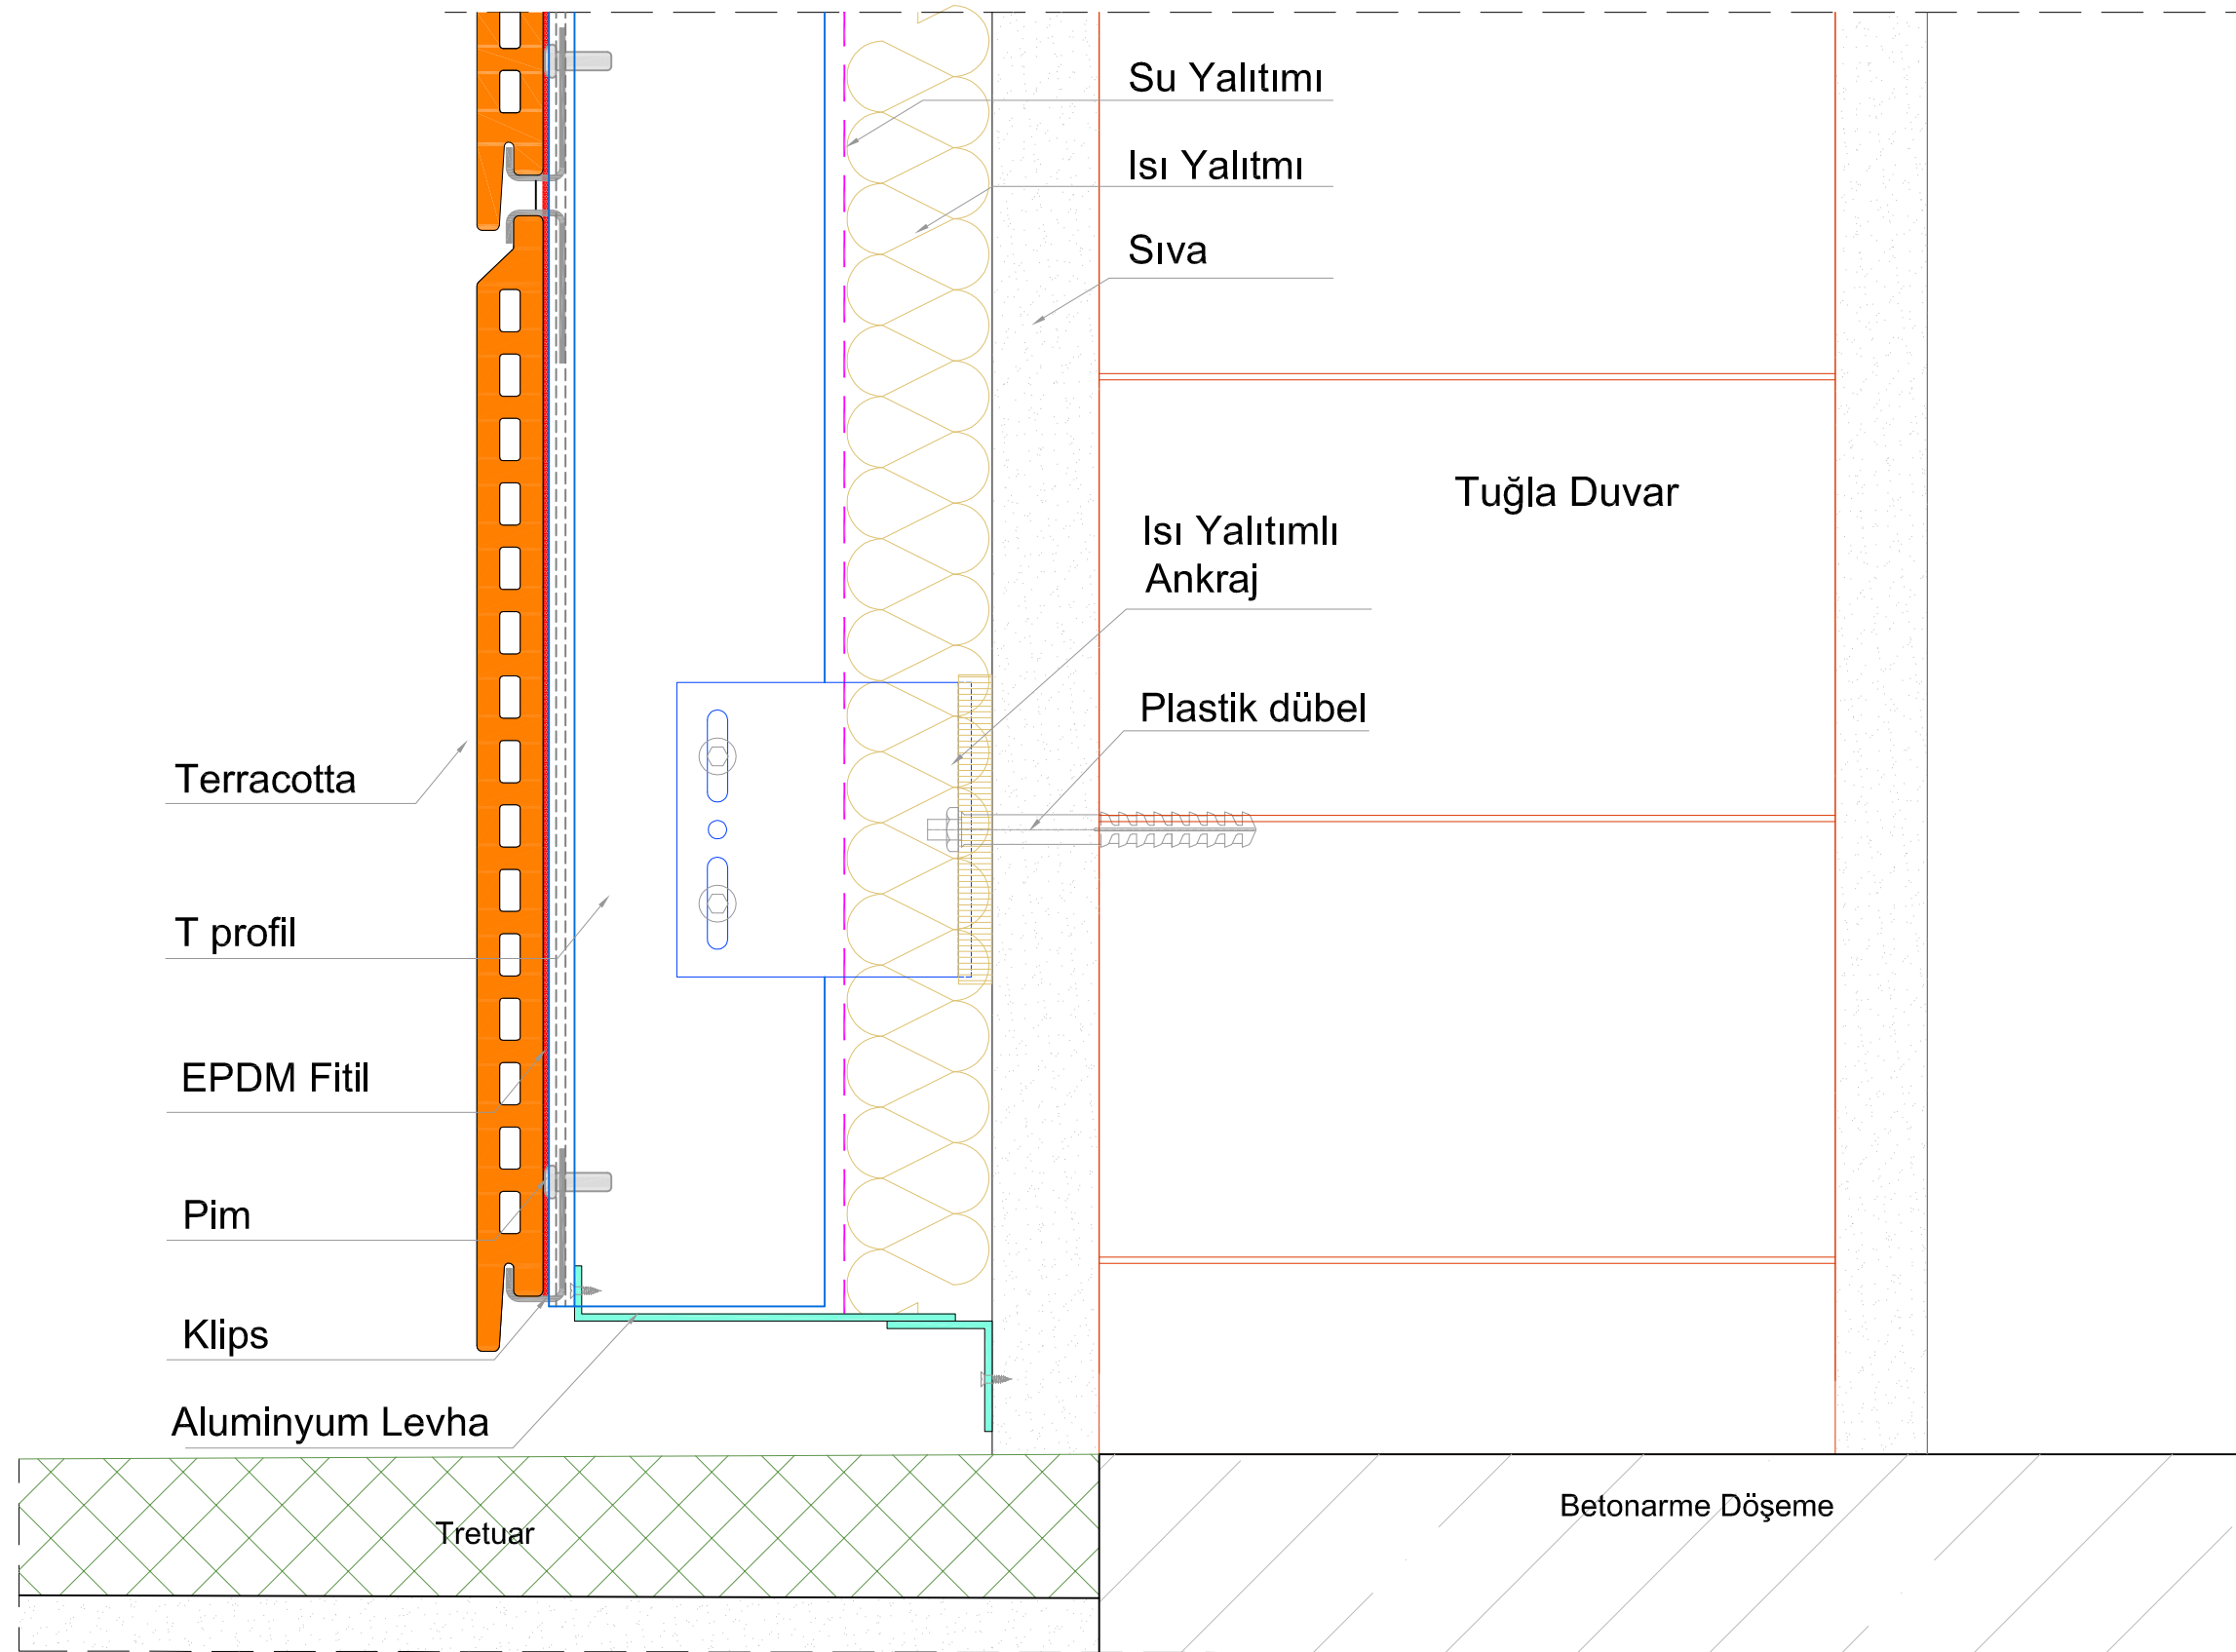

Ags Braket Hareketli

A x 61.8 x 80 mm
60 x 61.8 x 80 mm
80 x 61.8 x 80 mm
100 x 61.8 x 80 mm
120 x 61.8 x 80 mm
140 x 61.8 x 80 mm
160 x 61.8 x 80 mm
180 x 61.8 x 80 mm

Ags Braket Hareketli

Ags Hareketli Braket

Ags Sabit Braket

AGS BRAKET 4mm

Ags Braket Hareketli

A x 61.8 x 80 mm
60 x 61.8 x 80 mm
80 x 61.8 x 80 mm
100 x 61.8 x 80 mm
120 x 61.8 x 80 mm
140 x 61.8 x 80 mm
160 x 61.8 x 80 mm
180 x 61.8 x 80 mm

Ags Braket Sabit

A x 61.8 x 150 mm
60 x 61.8 x 150 mm
80 x 61.8 x 150 mm
100 x 61.8 x 150 mm
120 x 61.8 x 150 mm
140 x 61.8 x 150 mm
160 x 61.8 x 150 mm
180 x 61.8 x 150 mm

Ags Braket Hareketli

Ags Braket Sabit

DETAY 3 A