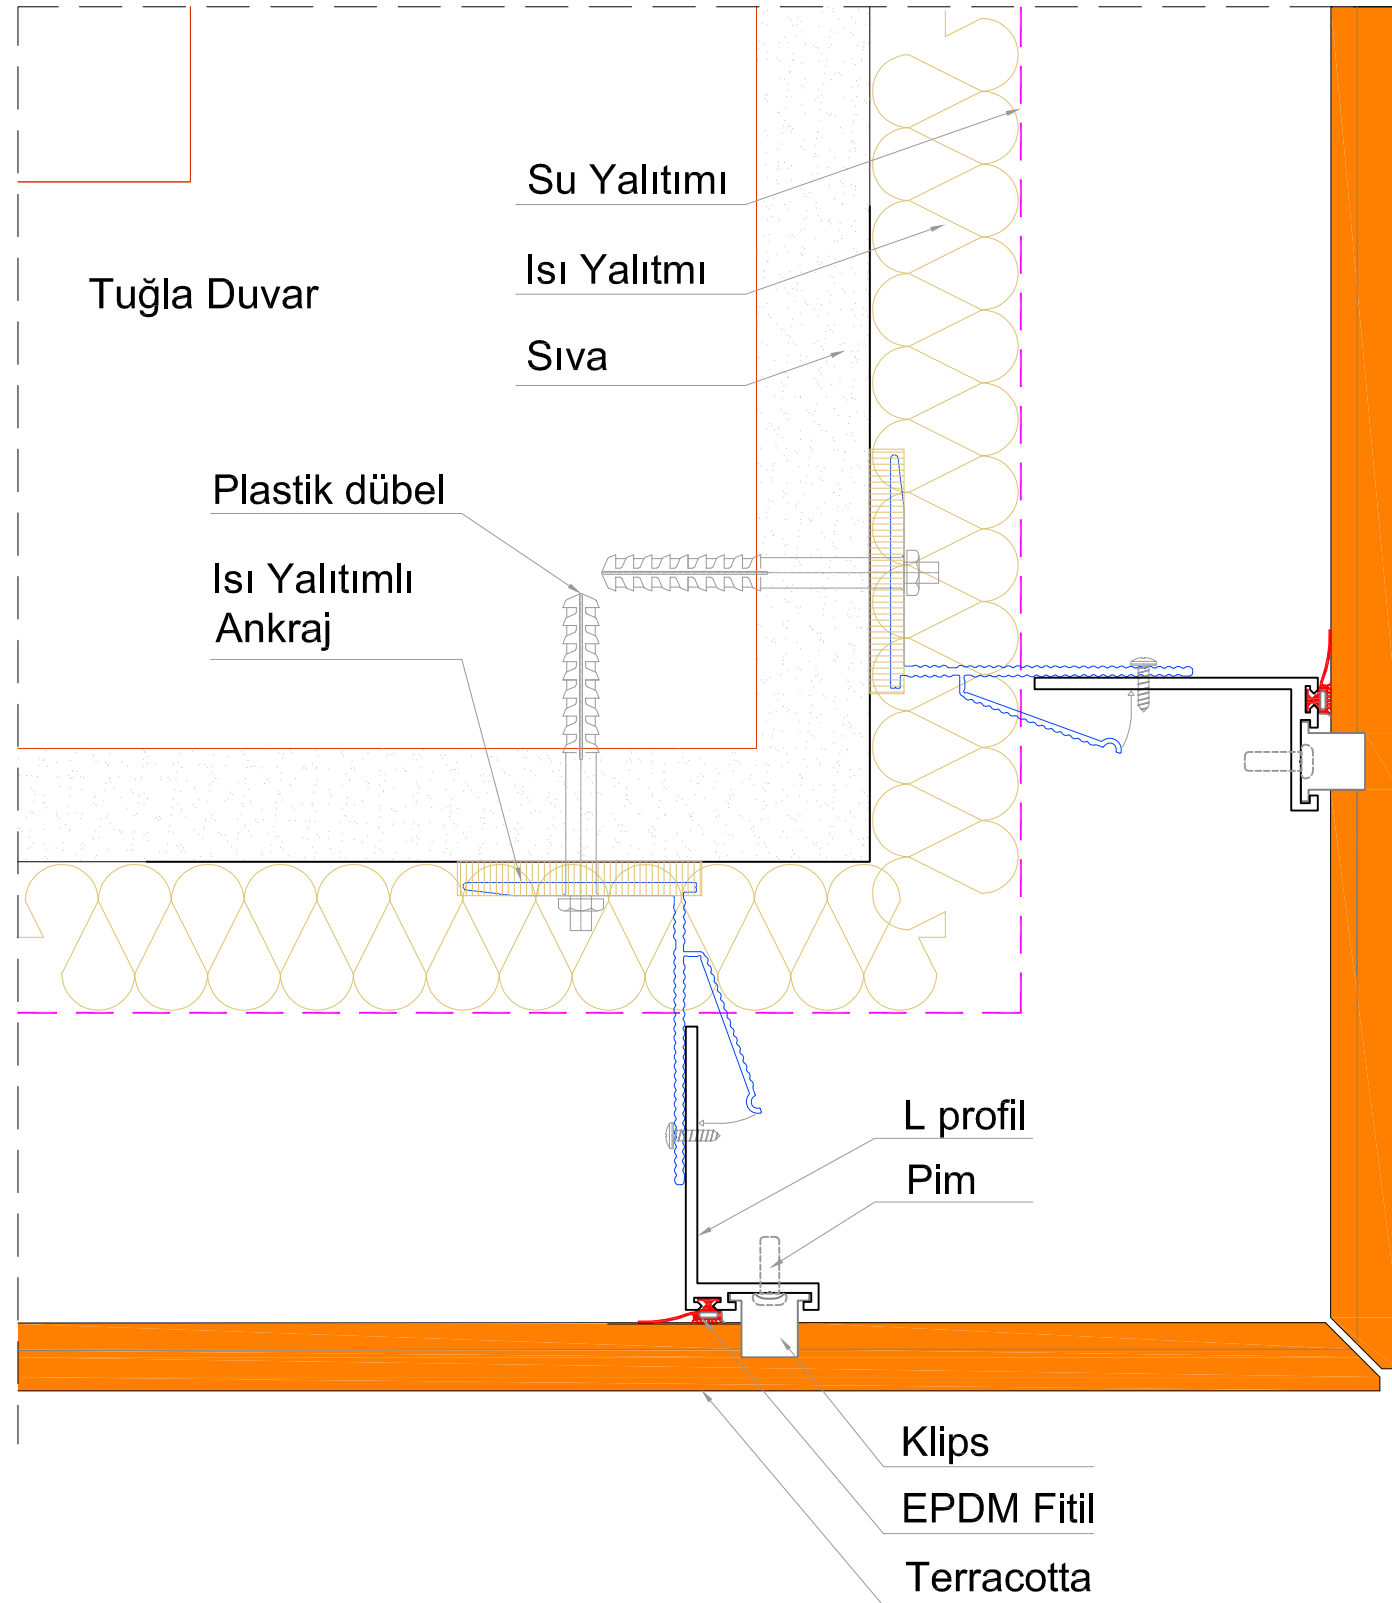

Ags Sabit Braket

AGS BRAKET 4mm

Ags Braket Hareketli

A x 61.8 x 80 mm
60 x 61.8 x 80 mm
80 x 61.8 x 80 mm
100 x 61.8 x 80 mm
120 x 61.8 x 80 mm
140 x 61.8 x 80 mm
160 x 61.8 x 80 mm
180 x 61.8 x 80 mm

Ags Braket Sabit

A x 61.8 x 150 mm
60 x 61.8 x 150 mm
80 x 61.8 x 150 mm
100 x 61.8 x 150 mm
120 x 61.8 x 150 mm
140 x 61.8 x 150 mm
160 x 61.8 x 150 mm
180 x 61.8 x 150 mm

Ags Braket Hareketli

Ags Braket Sabit

DETAY 3 A