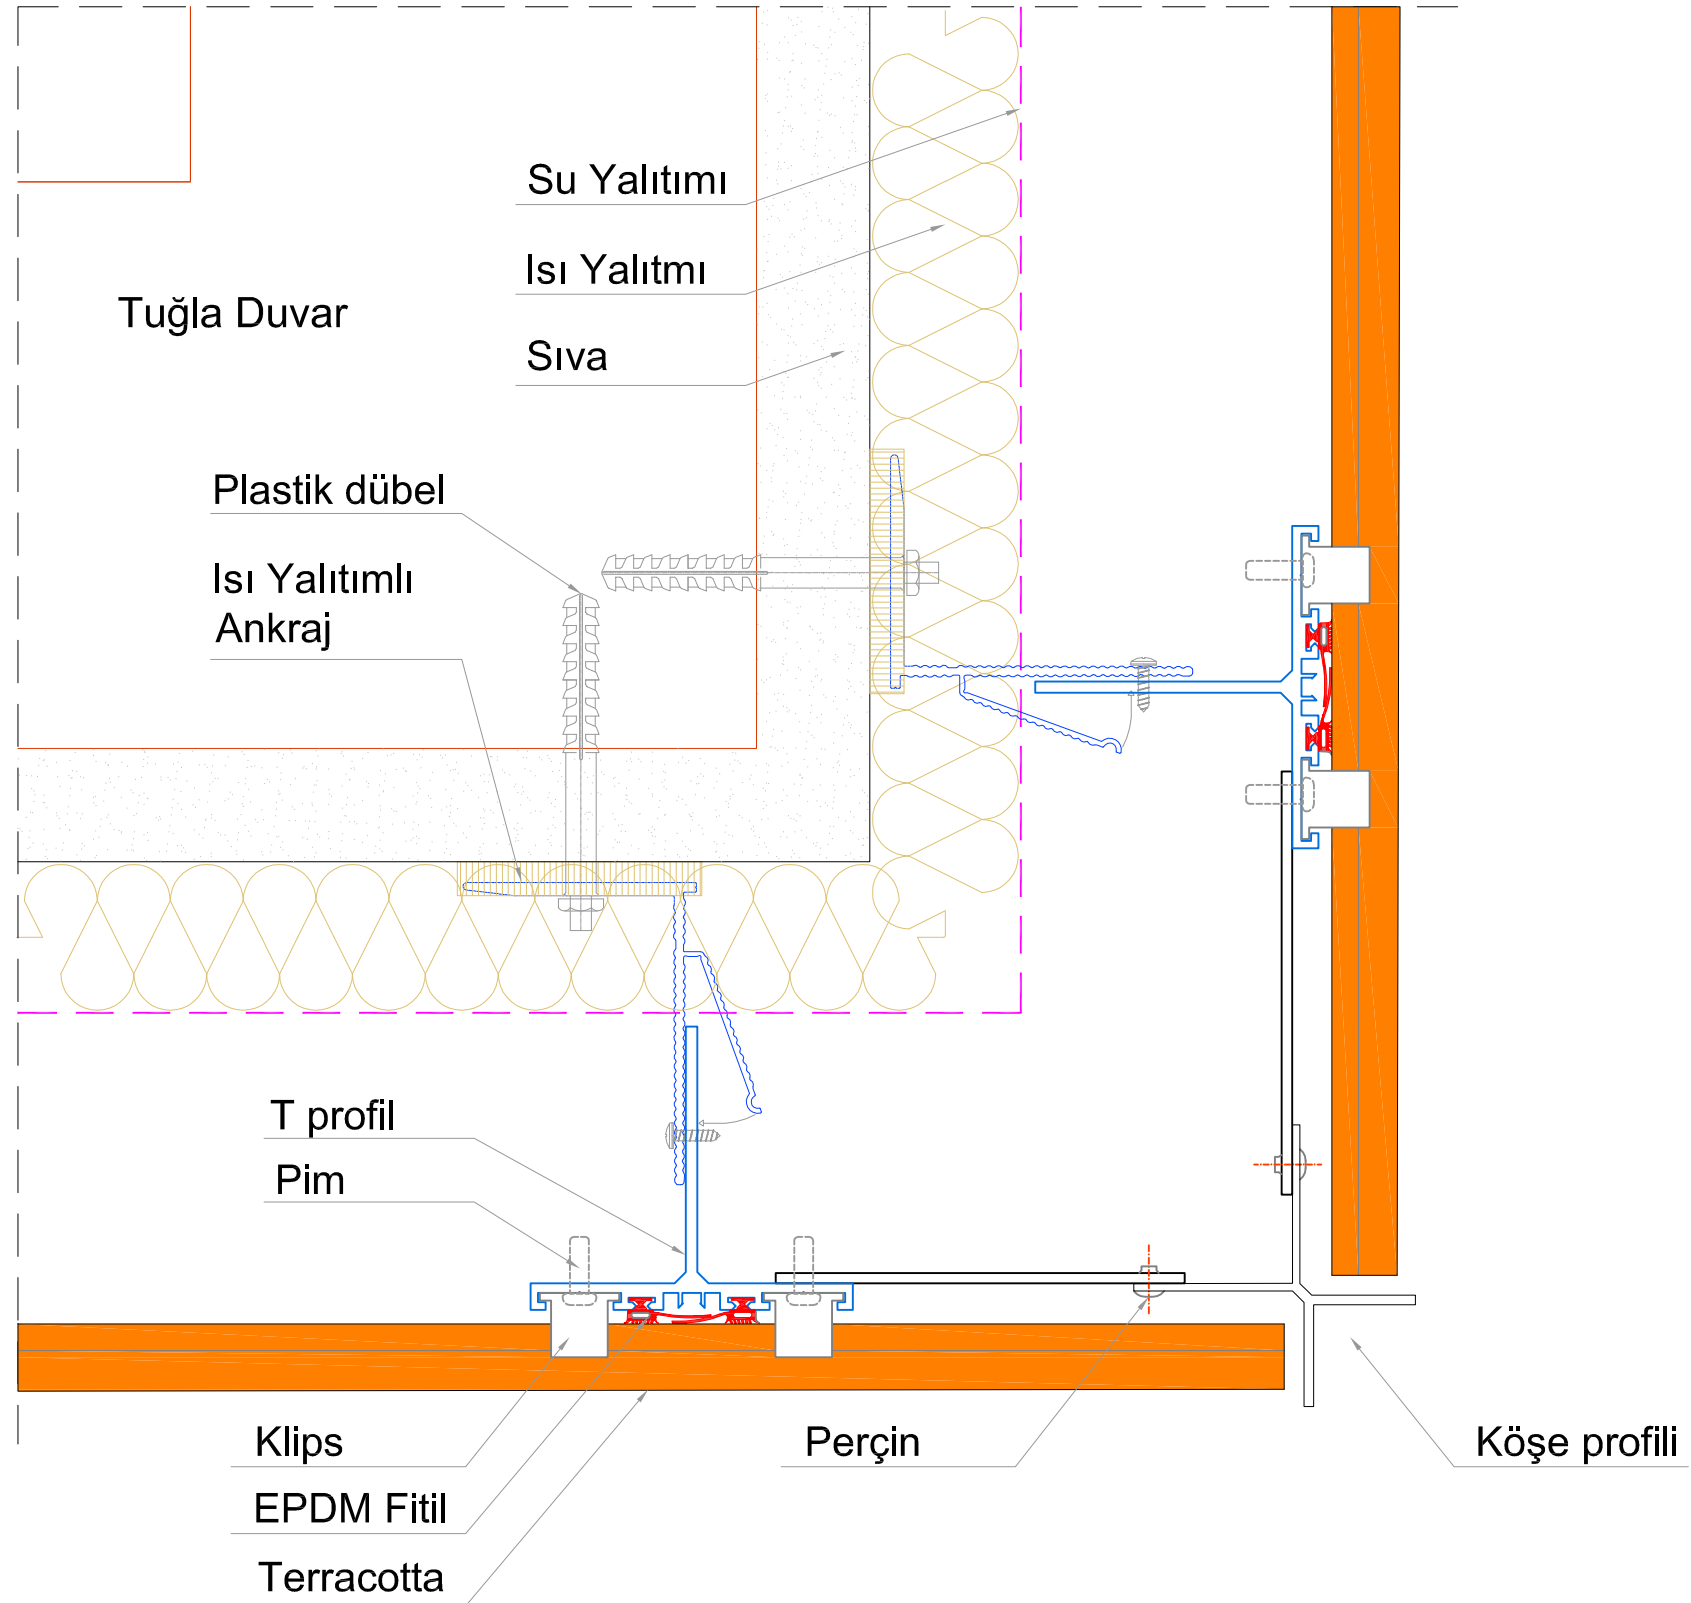

Ags Sabit Braket

AGS BRAKET 4mm

Ags Braket Hareketli

A x 61.8 x 80 mm
60 x 61.8 x 80 mm
80 x 61.8 x 80 mm
100 x 61.8 x 80 mm
120 x 61.8 x 80 mm
140 x 61.8 x 80 mm
160 x 61.8 x 80 mm
180 x 61.8 x 80 mm

Ags Braket Sabit

A x 61.8 x 150 mm
60 x 61.8 x 150 mm
80 x 61.8 x 150 mm
100 x 61.8 x 150 mm
120 x 61.8 x 150 mm
140 x 61.8 x 150 mm
160 x 61.8 x 150 mm
180 x 61.8 x 150 mm

Ags Braket Hareketli

Ags Braket Sabit

DETAY 3 A