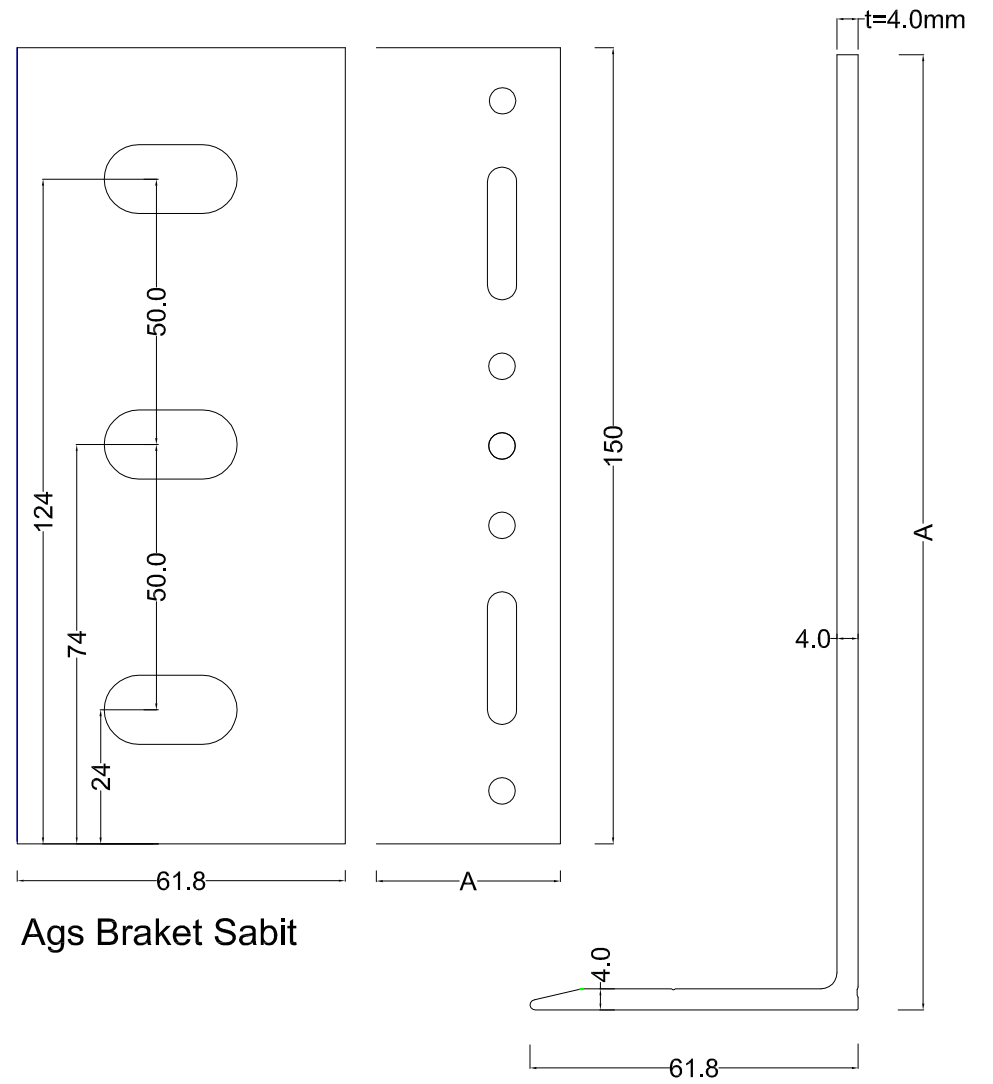

Ags Braket Hareketli

A x 61.8 x 80 mm
60 x 61.8 x 80 mm
80 x 61.8 x 80 mm
100 x 61.8 x 80 mm
120 x 61.8 x 80 mm
140 x 61.8 x 80 mm
160 x 61.8 x 80 mm
180 x 61.8 x 80 mm

Ags Braket Hareketli

Ags Hareketli Braket

Ags Sabit Braket

AGS BRAKET 4mm

Ags Braket Hareketli

A x 61.8 x 80 mm
60 x 61.8 x 80 mm
80 x 61.8 x 80 mm
100 x 61.8 x 80 mm
120 x 61.8 x 80 mm
140 x 61.8 x 80 mm
160 x 61.8 x 80 mm
180 x 61.8 x 80 mm

Ags Braket Sabit

A x 61.8 x 150 mm
60 x 61.8 x 150 mm
80 x 61.8 x 150 mm
100 x 61.8 x 150 mm
120 x 61.8 x 150 mm
140 x 61.8 x 150 mm
160 x 61.8 x 150 mm
180 x 61.8 x 150 mm

Ags Braket Hareketli

Ags Braket Sabit