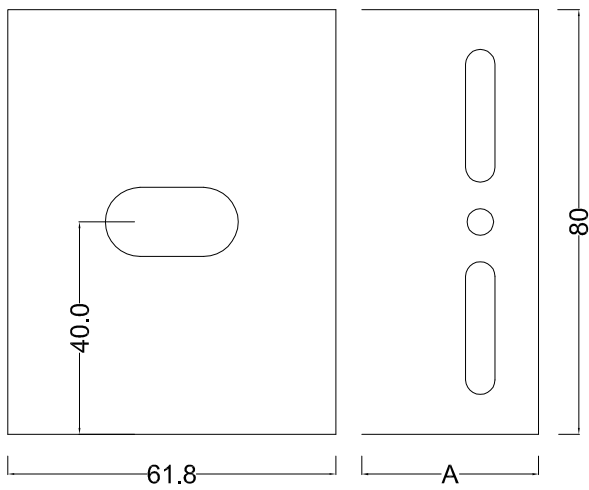

Agsfix Sabit

A x 61.8 x 150 mm
80 x 61.8 x 150 mm
100 x 61.8 x 150 mm
120 x 61.8 x 150 mm
140 x 61.8 x 150 mm
160 x 61.8 x 150 mm
180 x 61.8 x 150 mm

Agsfix Hareketli

A x 61.8 x 80 mm
80 x 61.8 x 80 mm
100 x 61.8 x 80 mm
120 x 61.8 x 80 mm
140 x 61.8 x 80 mm
160 x 61.8 x 80 mm
180 x 61.8 x 80 mm

Ags Braket Hareketli

A x 61.8 x 80 mm
60 x 61.8 x 80 mm
80 x 61.8 x 80 mm
100 x 61.8 x 80 mm
120 x 61.8 x 80 mm
140 x 61.8 x 80 mm
160 x 61.8 x 80 mm
180 x 61.8 x 80 mm

Ags Braket Hareketli

Ags Hareketli Braket

Ags Sabit Braket

AGS BRAKET 4mm

Ags Braket Hareketli

A x 61.8 x 80 mm
60 x 61.8 x 80 mm
80 x 61.8 x 80 mm
100 x 61.8 x 80 mm
120 x 61.8 x 80 mm
140 x 61.8 x 80 mm
160 x 61.8 x 80 mm
180 x 61.8 x 80 mm

Ags Braket Sabit

A x 61.8 x 150 mm
60 x 61.8 x 150 mm
80 x 61.8 x 150 mm
100 x 61.8 x 150 mm
120 x 61.8 x 150 mm
140 x 61.8 x 150 mm
160 x 61.8 x 150 mm
180 x 61.8 x 150 mm

Ags Braket Hareketli

Ags Braket Sabit