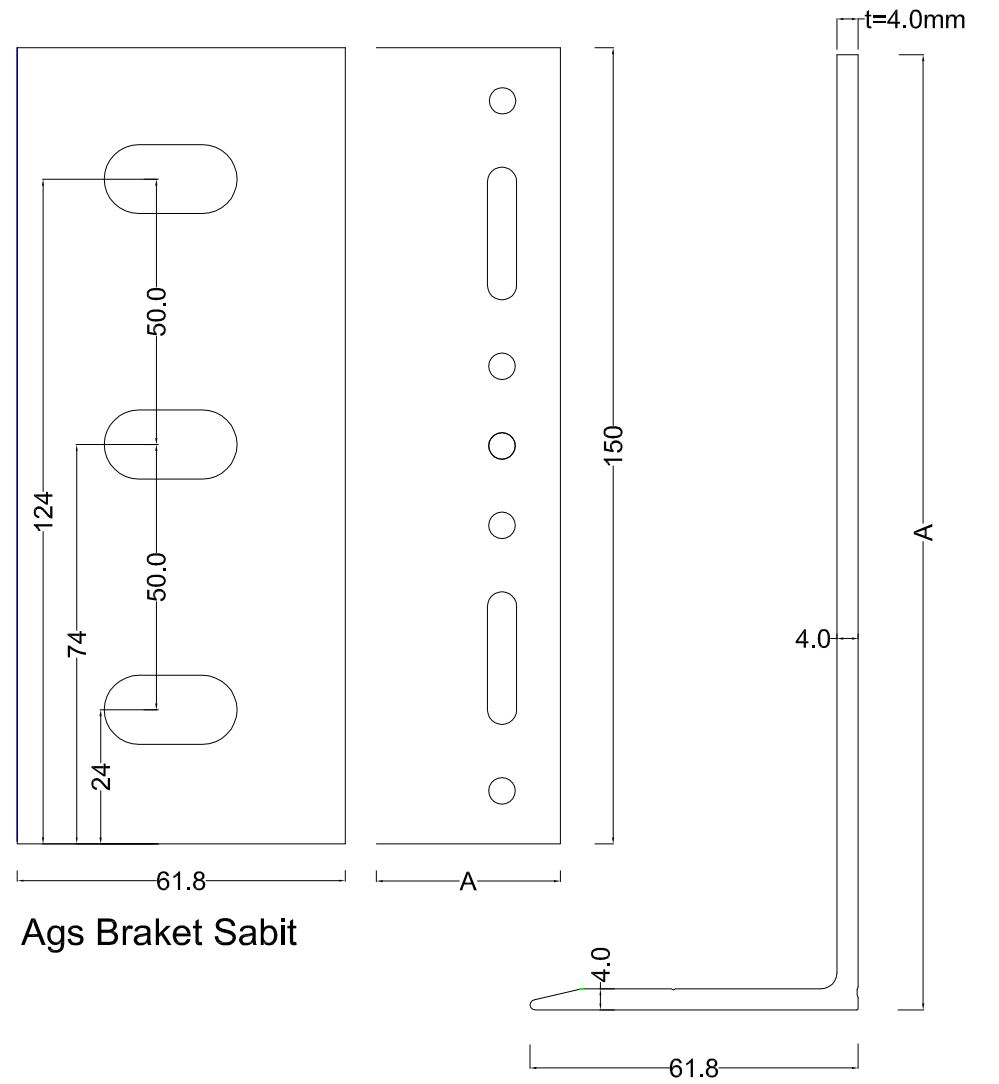

Ags Braket Hareketli

A x 61.8 x 80 mm
60 x 61.8 x 80 mm
80 x 61.8 x 80 mm
100 x 61.8 x 80 mm
120 x 61.8 x 80 mm
140 x 61.8 x 80 mm
160 x 61.8 x 80 mm
180 x 61.8 x 80 mm

Ags Braket Hareketli

Ags Hareketli Braket

Ags Sabit Braket

AGS BRAKET 4mm

Ags Braket Hareketli

A x 61.8 x 80 mm
60 x 61.8 x 80 mm
80 x 61.8 x 80 mm
100 x 61.8 x 80 mm
120 x 61.8 x 80 mm
140 x 61.8 x 80 mm
160 x 61.8 x 80 mm
180 x 61.8 x 80 mm

Ags Braket Sabit

A x 61.8 x 150 mm
60 x 61.8 x 150 mm
80 x 61.8 x 150 mm
100 x 61.8 x 150 mm
120 x 61.8 x 150 mm
140 x 61.8 x 150 mm
160 x 61.8 x 150 mm
180 x 61.8 x 150 mm

Ags Braket Hareketli

Ags Braket Sabit